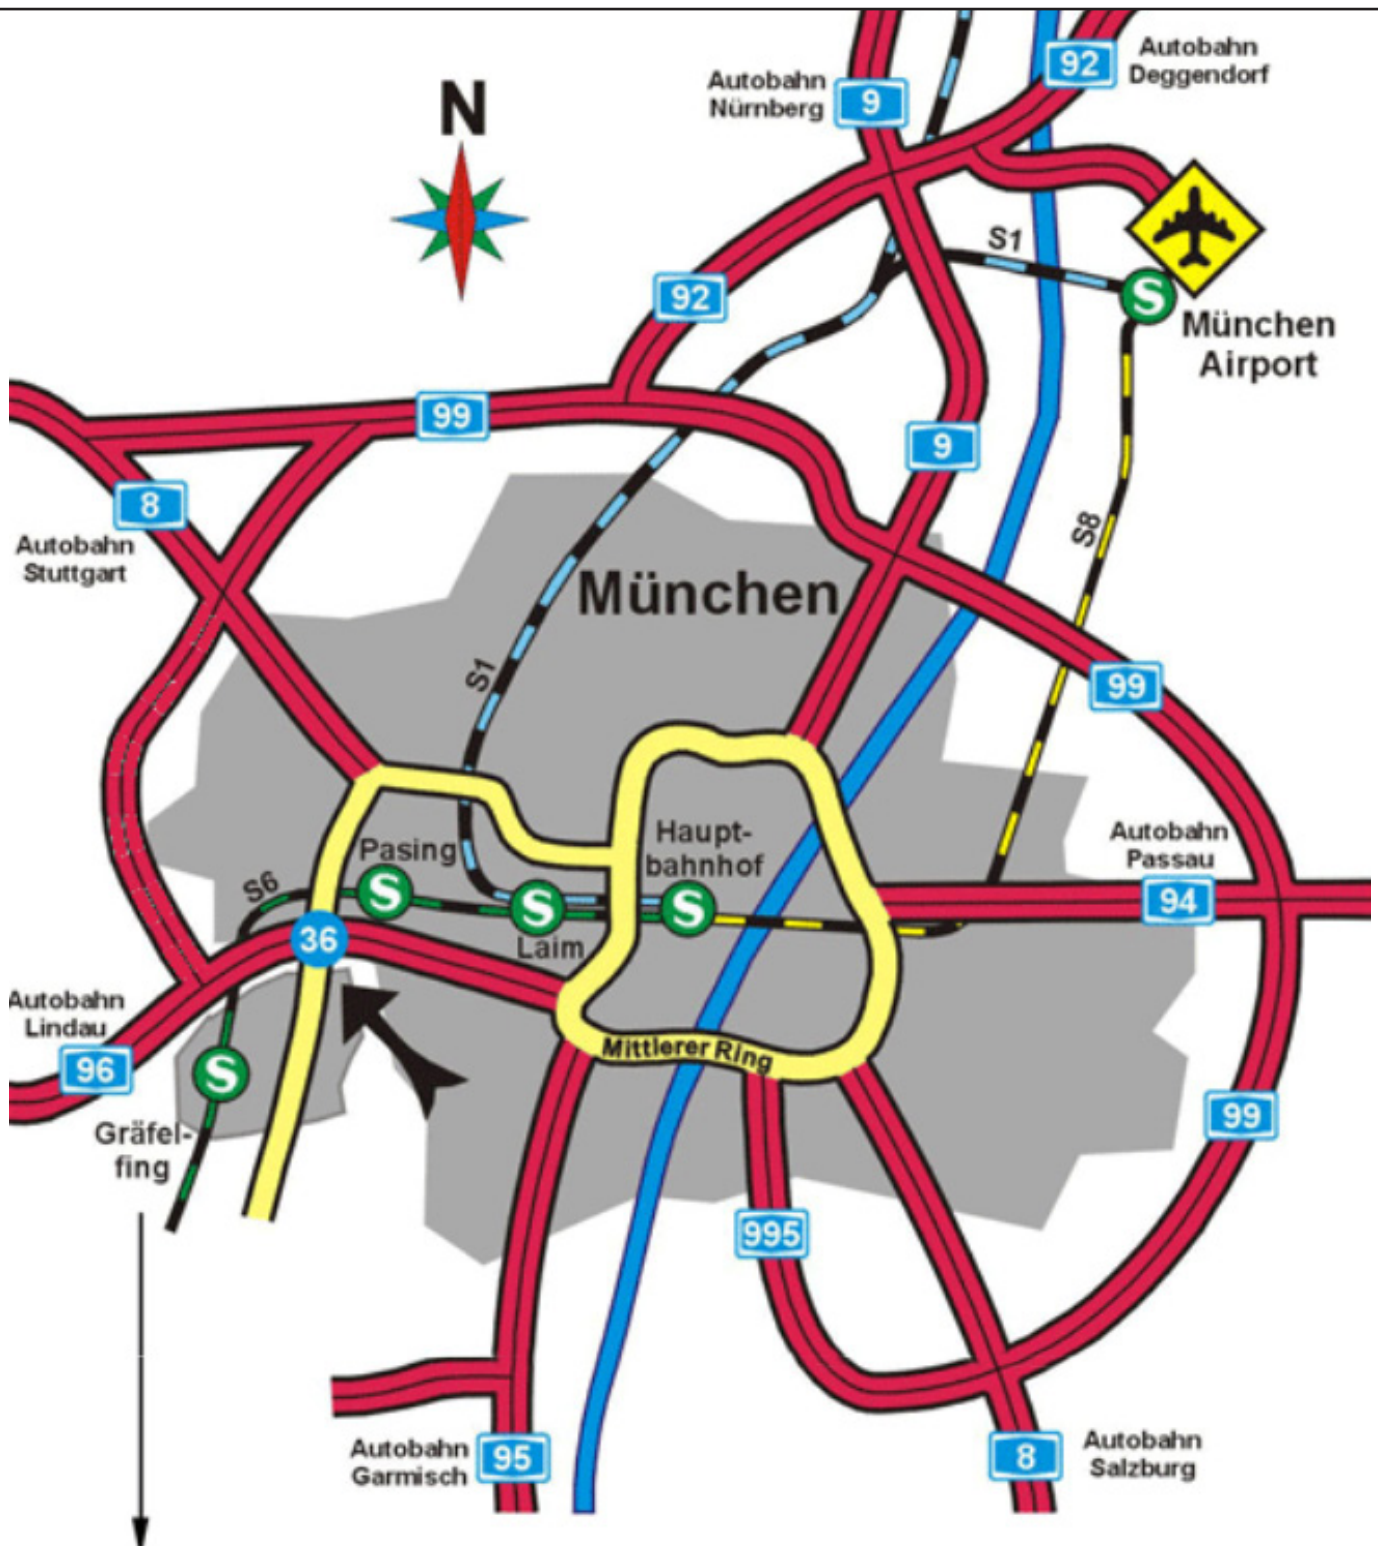

## **ARRIVAL BY CAR FROM MUNICH DIRECTION LINDAU**

- Leave at exit 36b = „Gräfelfing“ (direction Gauting, Planegg-Martingsried)
- Right turn = „Pasinger Strasse“
- After 300m left turn = „Seeholzenstrasse“
- After 100m right turn = „Lochhamer Schlag“
- Our building is on the left side (Lochhamer Schlag 19)

## **ARRIVAL BY CAR FROM LINDAU DIRECTION MUNICH**

- Leave at exit 36b = „Gräfelfing“ (direction Gauting, Planegg-Martingsried)
- Following the signs to „Gräfelfing, M.-Pasing, Starnberg“
- After 100m first street left turn = „Am Haag“
- Following the right turn of the street approx. 200m = „Lochhamer Schlag“
- Our building is on the left side (Lochhamer Schlag 19)

## **ARRIVAL MUNICH BY TRAIN AT HAUPTBAHNHOF (MAIN STATION)**

### **First possibility (public transport)**

- Take S-Bahn (train) S6 direction „Tutzing“
- Exit at station „Gräfelfing“ (approx. 16 minutes)
- Take bus number 268 direction „Waldfriedhof“
- Exit at bus stop „Neuer Friedhof“ (Gräfelfing) (approx. 6 minutes journey time)
- TOPTICA Photonics is located just a few meters from the bus stop.