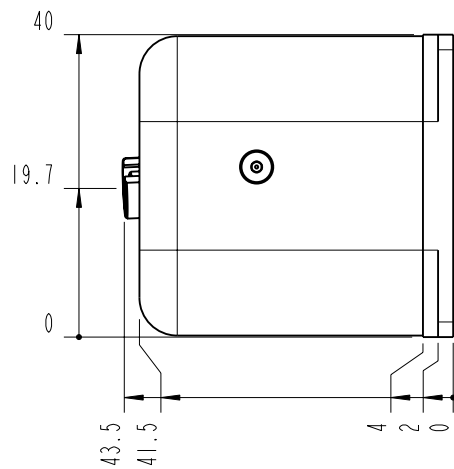

- BOTTOM -

		Lochhamer Schlag 19 D-82166 Graefelfing www.toplica.com Phone: +49(0)189 85837-0 Fax: +49(0)189 85837-200		title:  <b>FiberDock</b>	
		page: 3 von 7	scale: 1:1	DIN 6-1  dimensions are in mm	dimensions without tolerance indication: DIN ISO 2768 mH
The information contained in this drawing is the sole property of TOPTICA Photonics AG. Any reproduction in part or as a whole without the written permission of TOPTICA Photonics AG is prohibited.					

- FRONT -

		Lochamer Schlag 19 D-82166 Graefelfing www.toplica.com Phone: +49(0)189 85837-0 Fax: +49(0)189 85837-200		title:  <b>FiberDock</b>
		page: 4 von 7	scale: 1:1	DIN 6-1  dimensions are in mm
The information contained in this drawing is the sole property of TOPTICA Photonics AG. Any reproduction in part or as a whole without the written permission of TOPTICA Photonics AG is prohibited.				

- BACK -

		Lochamer Schlag 19 D-82166 Graefelfing www.toptica.com Phone: +49(0)189 85837-0 Fax: +49(0)189 85837-200		title:  <b>FiberDock</b>	
		page: 5 von 7	scale: 1:1	DIN 6-1  dimensions are in mm	dimensions without tolerance indication: DIN ISO 2768 mH
The information contained in this drawing is the sole property of TOPTICA Photonics AG. Any reproduction in part or as a whole without the written permission of TOPTICA Photonics AG is prohibited.					

- RIGHT -

		Lochamer Schlag 19 D-82166 Graefelfing www.toptica.com Phone: +49(0)189 85837-0 Fax: +49(0)189 85837-200	title: FiberDock
page: 6 von 7	scale: 1:1	DIN 6-1  dimensions are in mm	dimensions without tolerance indication: DIN ISO 2768 mH
The information contained in this drawing is the sole property of TOPTICA Photonics AG. Any reproduction in part or as a whole without the written permission of TOPTICA Photonics AG is prohibited.			