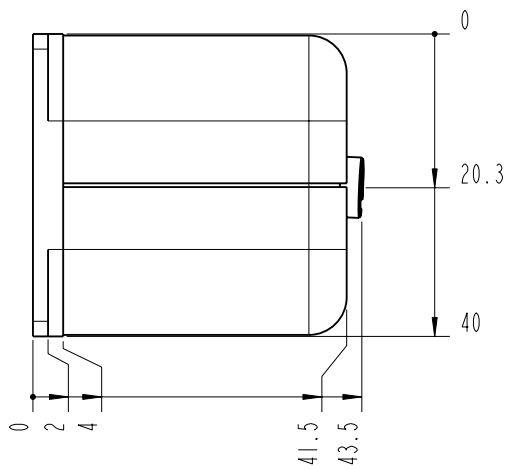

		Lochamer Schlag 19 D-82166 Graefelfing www.toptica.com Phone: +49(0)189 85837-0 Fax: +49(0)189 85837-200	title:  FiberDock
page: 1 von 7	scale: 1:1	DIN 6-1  dimensions are in mm	dimensions without tolerance indication: DIN ISO 2768 mH
The information contained in this drawing is the sole property of TOPTICA Photonics AG. Any reproduction in part or as a whole without the written permission of TOPTICA Photonics AG is prohibited.			

- TOP -

		Lochhamer Schlag 19 D-82166 Graefelfing www.toptica.com Phone: +49(0)189 85837-0 Fax: +49(0)189 85837-200		title:  <b>FiberDock</b>	
		page: 2 von 7	scale: 1:1	DIN 6-1  dimensions are in mm	dimensions without tolerance indication: DIN ISO 2768 mH
The information contained in this drawing is the sole property of TOPTICA Photonics AG. Any reproduction in part or as a whole without the written permission of TOPTICA Photonics AG is prohibited.					

- BOTTOM -

		Lochhamer Schlag 19 D-82166 Graefelfing www.toplica.com Phone: +49(0)189 85837-0 Fax: +49(0)189 85837-200		title:  <b>FiberDock</b>	
		page: 3 von 7	scale: 1:1	DIN 6-1  dimensions are in mm	dimensions without tolerance indication: DIN ISO 2768 mH
The information contained in this drawing is the sole property of TOPTICA Photonics AG. Any reproduction in part or as a whole without the written permission of TOPTICA Photonics AG is prohibited.					