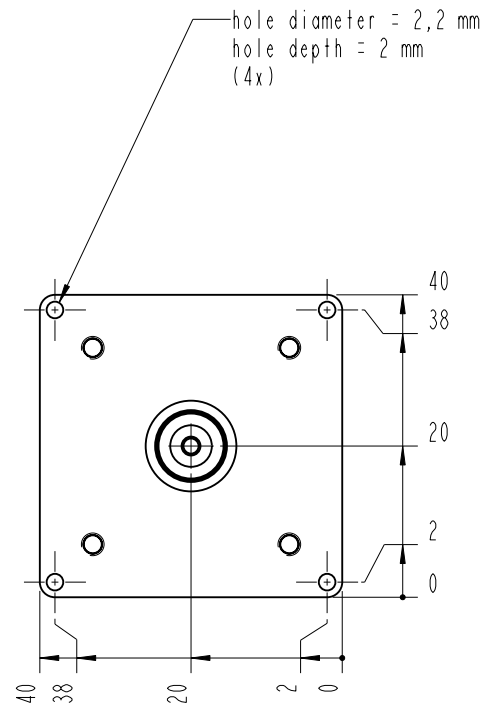

- BACK -

		Lochamer Schlag 19 D-82166 Graefelfing www.toptica.com Phone: +49(0)189 85837-0 Fax: +49(0)189 85837-200		title: FiberDock			
		page: 5 von 7	scale: 1:1	DIN 6-1 dimensions are in mm	dimensions without tolerance indication: DIN ISO 2768 mH		
The information contained in this drawing is the sole property of TOPTICA Photonics AG. Any reproduction in part or as a whole without the written permission of TOPTICA Photonics AG is prohibited.