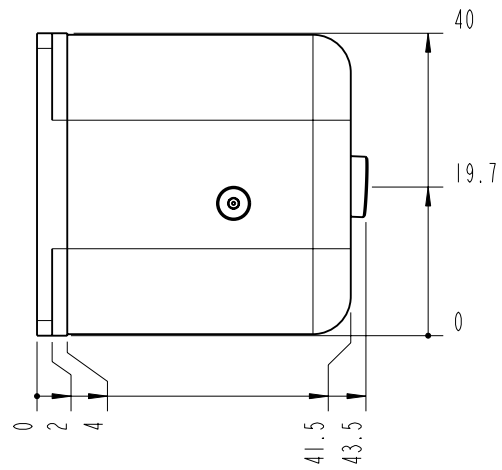

- TOP -

		Lochhamer Schlag 19 D-82166 Graefelfing www.toptica.com Phone: +49(0)189 85837-0 Fax: +49(0)189 85837-200		title:  <b>FiberDock</b>	
		page: 2 von 7	scale: 1:1	DIN 6-1  dimensions are in mm	dimensions without tolerance indication: DIN ISO 2768 mH
The information contained in this drawing is the sole property of TOPTICA Photonics AG. Any reproduction in part or as a whole without the written permission of TOPTICA Photonics AG is prohibited.					

- BOTTOM -

		Lochhamer Schlag 19 D-82166 Graefelfing www.toplica.com Phone: +49(0)189 85837-0 Fax: +49(0)189 85837-200		title:  <b>FiberDock</b>	
		page: 3 von 7	scale: 1:1	DIN 6-1  dimensions are in mm	dimensions without tolerance indication: DIN ISO 2768 mH
The information contained in this drawing is the sole property of TOPTICA Photonics AG. Any reproduction in part or as a whole without the written permission of TOPTICA Photonics AG is prohibited.					

- FRONT -

		Lochamer Schlag 19 D-82166 Graefelfing www.toplica.com Phone: +49(0)189 85837-0 Fax: +49(0)189 85837-200		title:  <b>FiberDock</b>
		page: 4 von 7	scale: 1:1	DIN 6-1  dimensions are in mm
The information contained in this drawing is the sole property of TOPTICA Photonics AG. Any reproduction in part or as a whole without the written permission of TOPTICA Photonics AG is prohibited.				

- BACK -

		Lochamer Schlag 19 D-82166 Graefelfing www.toptica.com Phone: +49(0)189 85837-0 Fax: +49(0)189 85837-200		title:  <b>FiberDock</b>	
		page: 5 von 7	scale: 1:1	DIN 6-1  dimensions are in mm	dimensions without tolerance indication: DIN ISO 2768 mH
The information contained in this drawing is the sole property of TOPTICA Photonics AG. Any reproduction in part or as a whole without the written permission of TOPTICA Photonics AG is prohibited.					