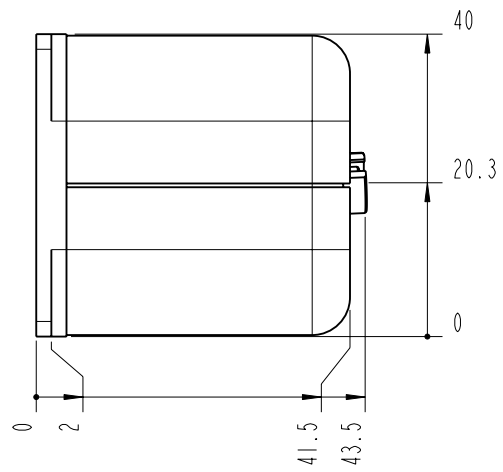

		Lochamer Schlag 19 D-82166 Graefelfing www.toptica.com Phone: +49(0)189 85837-0 Fax: +49(0)189 85837-200	title:  FiberDock
page: 1 von 7	scale: 1:1	DIN 6-1  dimensions are in mm	dimensions without tolerance indication: DIN ISO 2768 mH
The information contained in this drawing is the sole property of TOPTICA Photonics AG. Any reproduction in part or as a whole without the written permission of TOPTICA Photonics AG is prohibited.			

- TOP -

		Lochhamer Schlag 19 D-82166 Graefelfing www.toptica.com Phone: +49(0)189 85837-0 Fax: +49(0)189 85837-200		title:  <b>FiberDock</b>	
		page: 2 von 7	scale: 1:1	DIN 6-1  dimensions are in mm	dimensions without tolerance indication: DIN ISO 2768 mH
The information contained in this drawing is the sole property of TOPTICA Photonics AG. Any reproduction in part or as a whole without the written permission of TOPTICA Photonics AG is prohibited.					

- BOTTOM -

		Lochhamer Schlag 19 D-82166 Graefelfing www.toplica.com Phone: +49(0)189 85837-0 Fax: +49(0)189 85837-200		title:  <b>FiberDock</b>	
		page: 3 von 7	scale: 1:1	DIN 6-1  dimensions are in mm	dimensions without tolerance indication: DIN ISO 2768 mH
The information contained in this drawing is the sole property of TOPTICA Photonics AG. Any reproduction in part or as a whole without the written permission of TOPTICA Photonics AG is prohibited.					