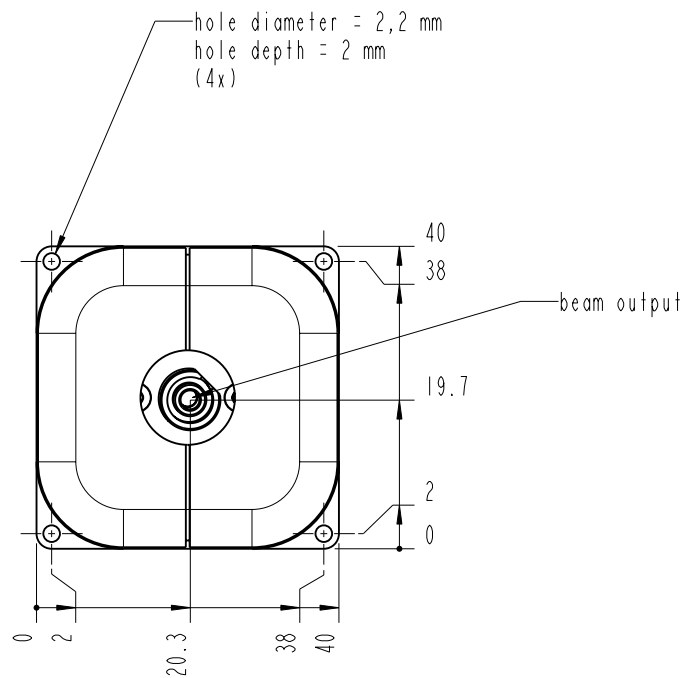

		Lochamer Schlag 19 D-82166 Graefelfing www.toptica.com Phone: +49(0)189 85837-0 Fax: +49(0)189 85837-200	title:  FiberDock
page: 1 von 7	scale: 1:1	DIN 6-1  dimensions are in mm	dimensions without tolerance indication: DIN ISO 2768 mH
The information contained in this drawing is the sole property of TOPTICA Photonics AG. Any reproduction in part or as a whole without the written permission of TOPTICA Photonics AG is prohibited.			

- TOP -

		Lochhamer Schlag 19 D-82166 Graefelfing www.toptica.com Phone: +49(0)189 85837-0 Fax: +49(0)189 85837-200		title:  <b>FiberDock</b>	
		page: 2 von 7	scale: 1:1	DIN 6-1  dimensions are in mm	dimensions without tolerance indication: DIN ISO 2768 mH
The information contained in this drawing is the sole property of TOPTICA Photonics AG. Any reproduction in part or as a whole without the written permission of TOPTICA Photonics AG is prohibited.					

- BOTTOM -

		Lochhamer Schlag 19 D-82166 Graefelfing www.toplica.com Phone: +49(0)189 85837-0 Fax: +49(0)189 85837-200		title:  <b>FiberDock</b>	
		page: 3 von 7	scale: 1:1	DIN 6-1  dimensions are in mm	dimensions without tolerance indication: DIN ISO 2768 mH
The information contained in this drawing is the sole property of TOPTICA Photonics AG. Any reproduction in part or as a whole without the written permission of TOPTICA Photonics AG is prohibited.					