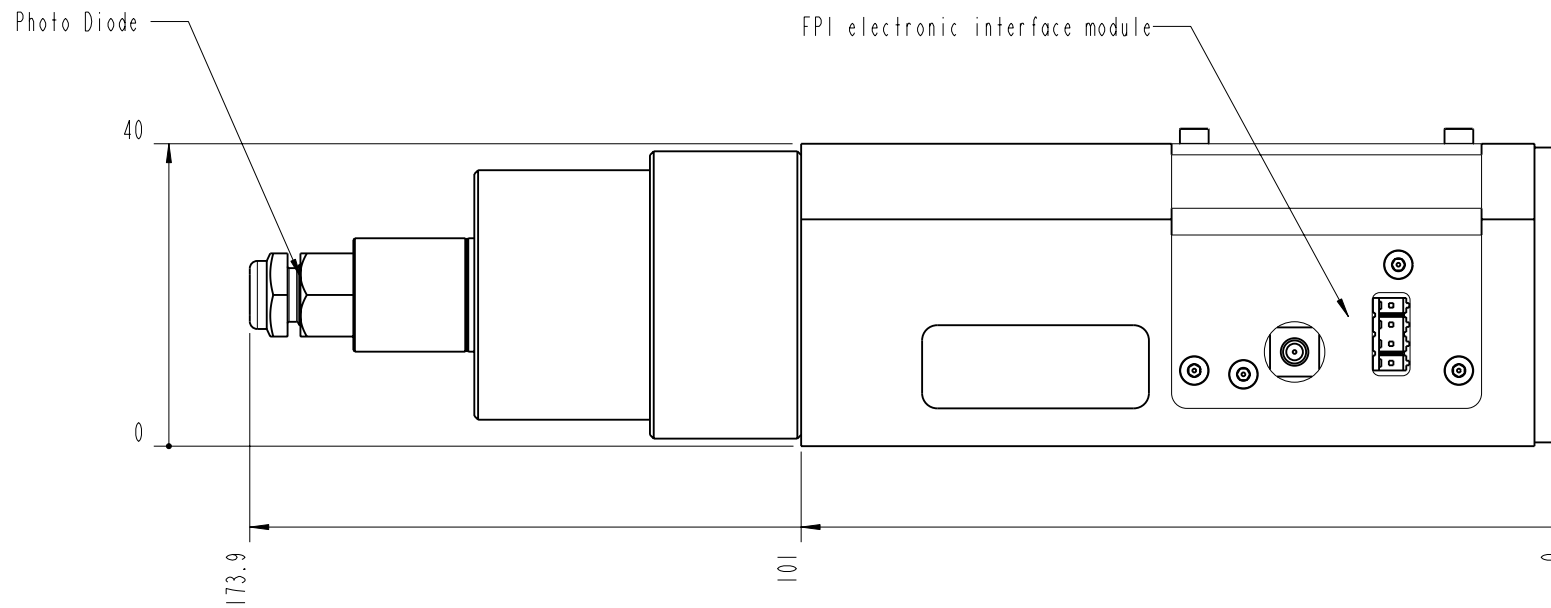

- RIGHT -

		Lochamer Schlag 19 D-82166 Graefelfing www.toptica.com Phone: +49(0)189 85837-0 Fax: +49(0)189 85837-200		title: FPI	
		page: 6 von 7	scale: 1:1	DIN 6-1 dimensions are in mm	dimensions without tolerance indication: DIN ISO 2768 mH
The information contained in this drawing is the sole property of TOPTICA Photonics AG. Any reproduction in part or as a whole without the written permission of TOPTICA Photonics AG is prohibited.