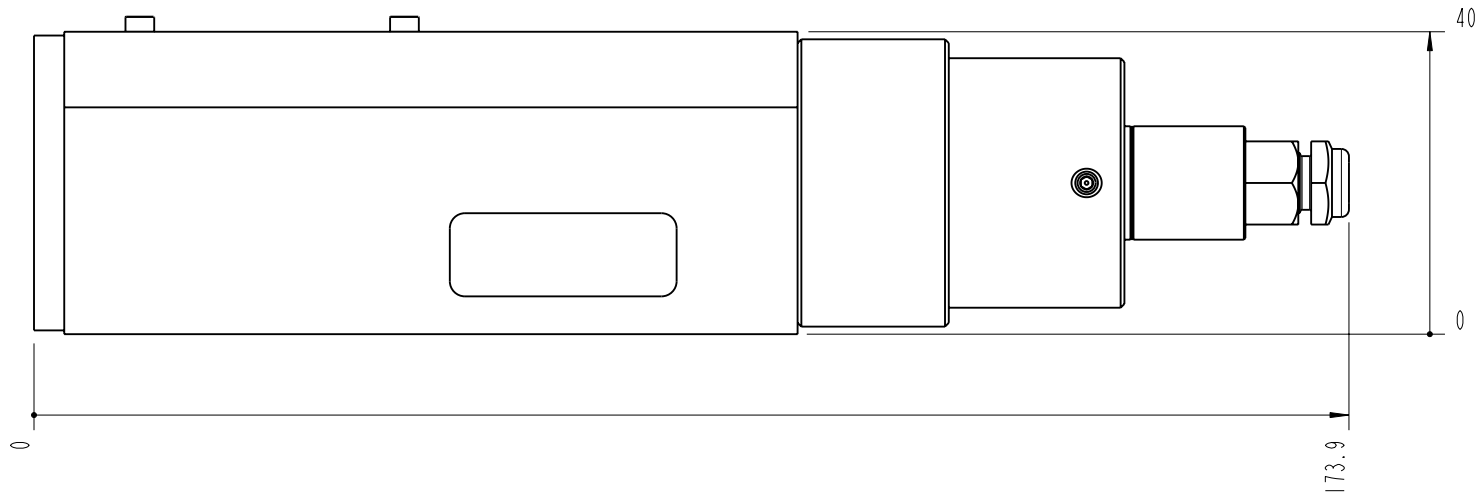

- LEFT -

		Lochamer Schlag 19 D-82166 Graefelfing www.toptica.com Phone: +49(0)189 85837-0 Fax: +49(0)189 85837-200	title: FPI
page: 7 von 7	scale: 1:1	DIN 6-1 dimensions are in mm	dimensions without tolerance indication: DIN ISO 2768 mH
The information contained in this drawing is the sole property of TOPTICA Photonics AG. Any reproduction in part or as a whole without the written permission of TOPTICA Photonics AG is prohibited.