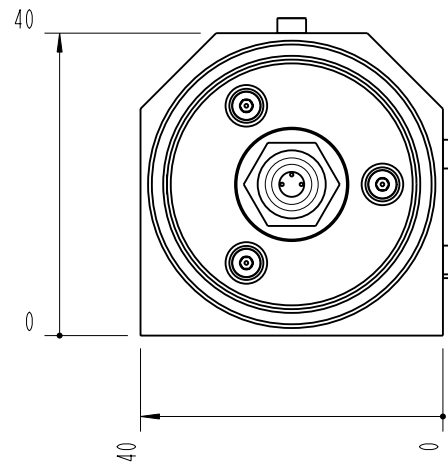

- BACK -

		Lochhamer Schlag 19 D-82166 Graefelfing www.toptica.com Phone: +49(0)189 85837-0 Fax: +49(0)189 85837-200		title: FPI	
		page: 5 von 7	scale: 1:1	DIN 6-1 dimensions are in mm	dimensions without tolerance indication: DIN ISO 2768 mH
The information contained in this drawing is the sole property of TOPTICA Photonics AG. Any reproduction in part or as a whole without the written permission of TOPTICA Photonics AG is prohibited.