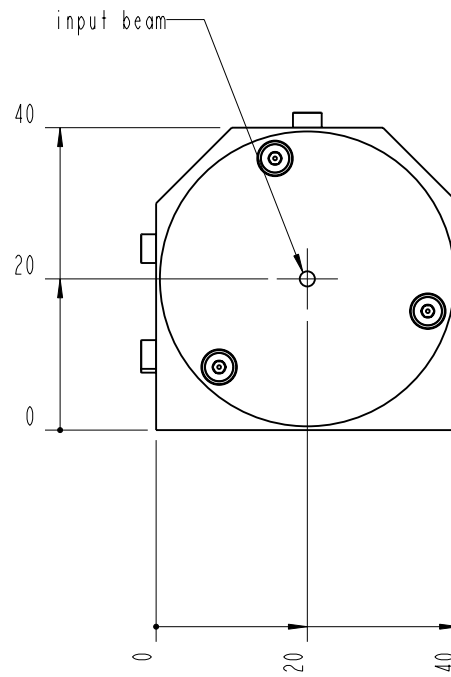

- FRONT -

		Lochamer Schlag 19 D-82166 Graefelfing www.toptica.com Phone: +49(0)189 85837-0 Fax: +49(0)189 85837-200		title: FPI			
		page: 4 von 7	scale: 1:1	DIN 6-1 dimensions are in mm	dimensions without tolerance indication: DIN ISO 2768 mH		
The information contained in this drawing is the sole property of TOPTICA Photonics AG. Any reproduction in part or as a whole without the written permission of TOPTICA Photonics AG is prohibited.