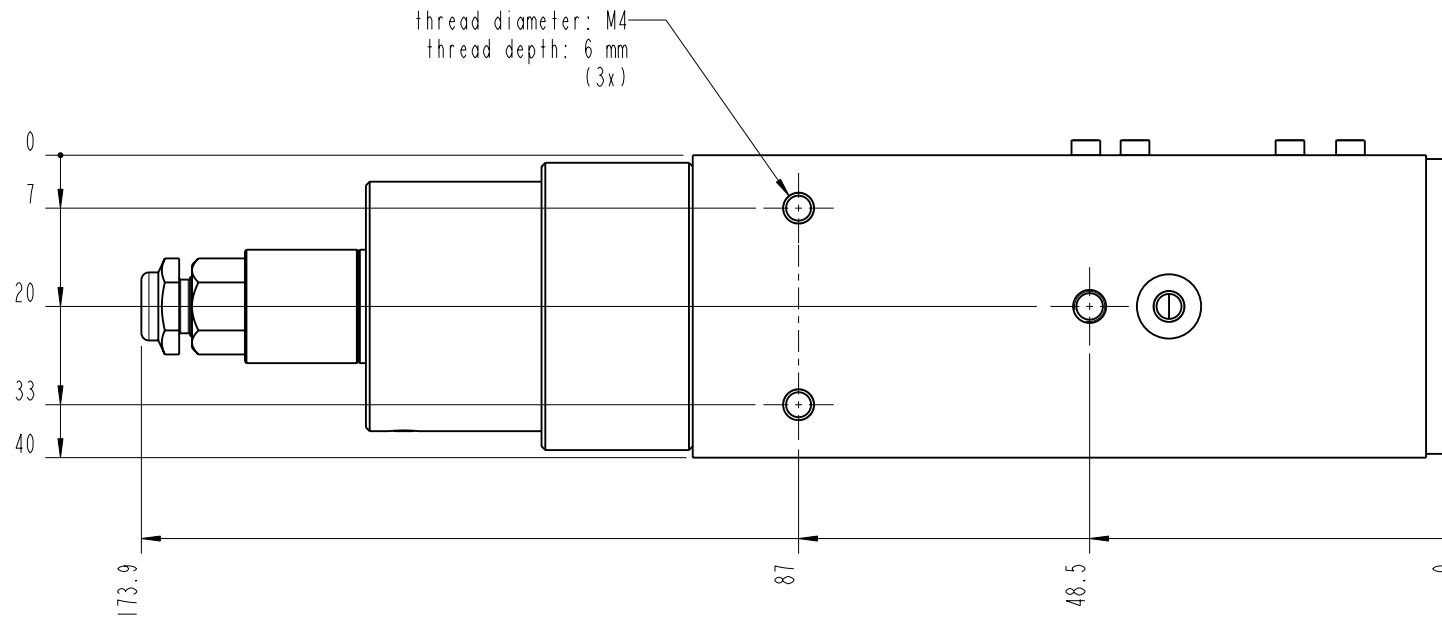

- BOTTOM -

		Lochamer Schlag 19 D-82166 Graefelfing www.toptica.com Phone: +49(0)189 85837-0 Fax: +49(0)189 85837-200		title: FPI	
		page: 3 von 7	scale: 1:1	DIN 6-1 dimensions are in mm	dimensions without tolerance indication: DIN ISO 2768 mH
The information contained in this drawing is the sole property of TOPTICA Photonics AG. Any reproduction in part or as a whole without the written permission of TOPTICA Photonics AG is prohibited.