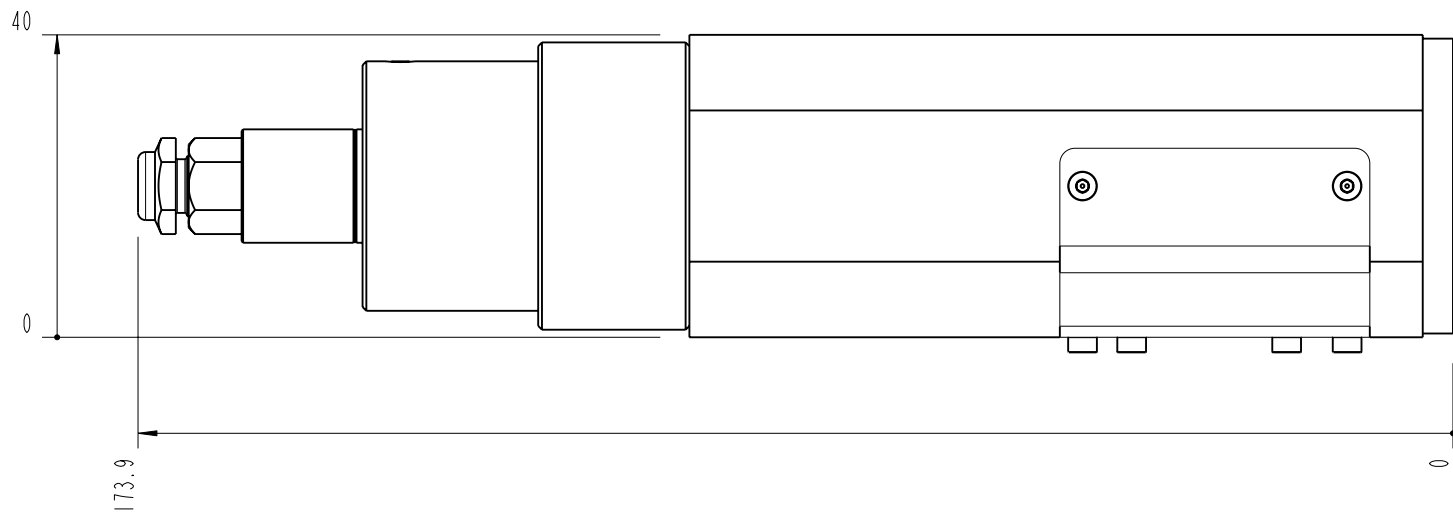

| | | | | | |
|--|--|--|---------------|---|---|
|  | | Lochamer Schlag 19 D-82166 Graefelfing www.toptica.com Phone: +49(0)189 85837-0 Fax: +49(0)189 85837-200 | | title: FPI | |
| | | page: 1 von 7 | scale: 1:1 | DIN 6-1  dimensions are in mm | dimensions without tolerance indication: DIN ISO 2768 mH |
| The information contained in this drawing is the sole property of TOPTICA Photonics AG. Any reproduction in part or as a whole without the written permission of TOPTICA Photonics AG is prohibited. | | | | | |