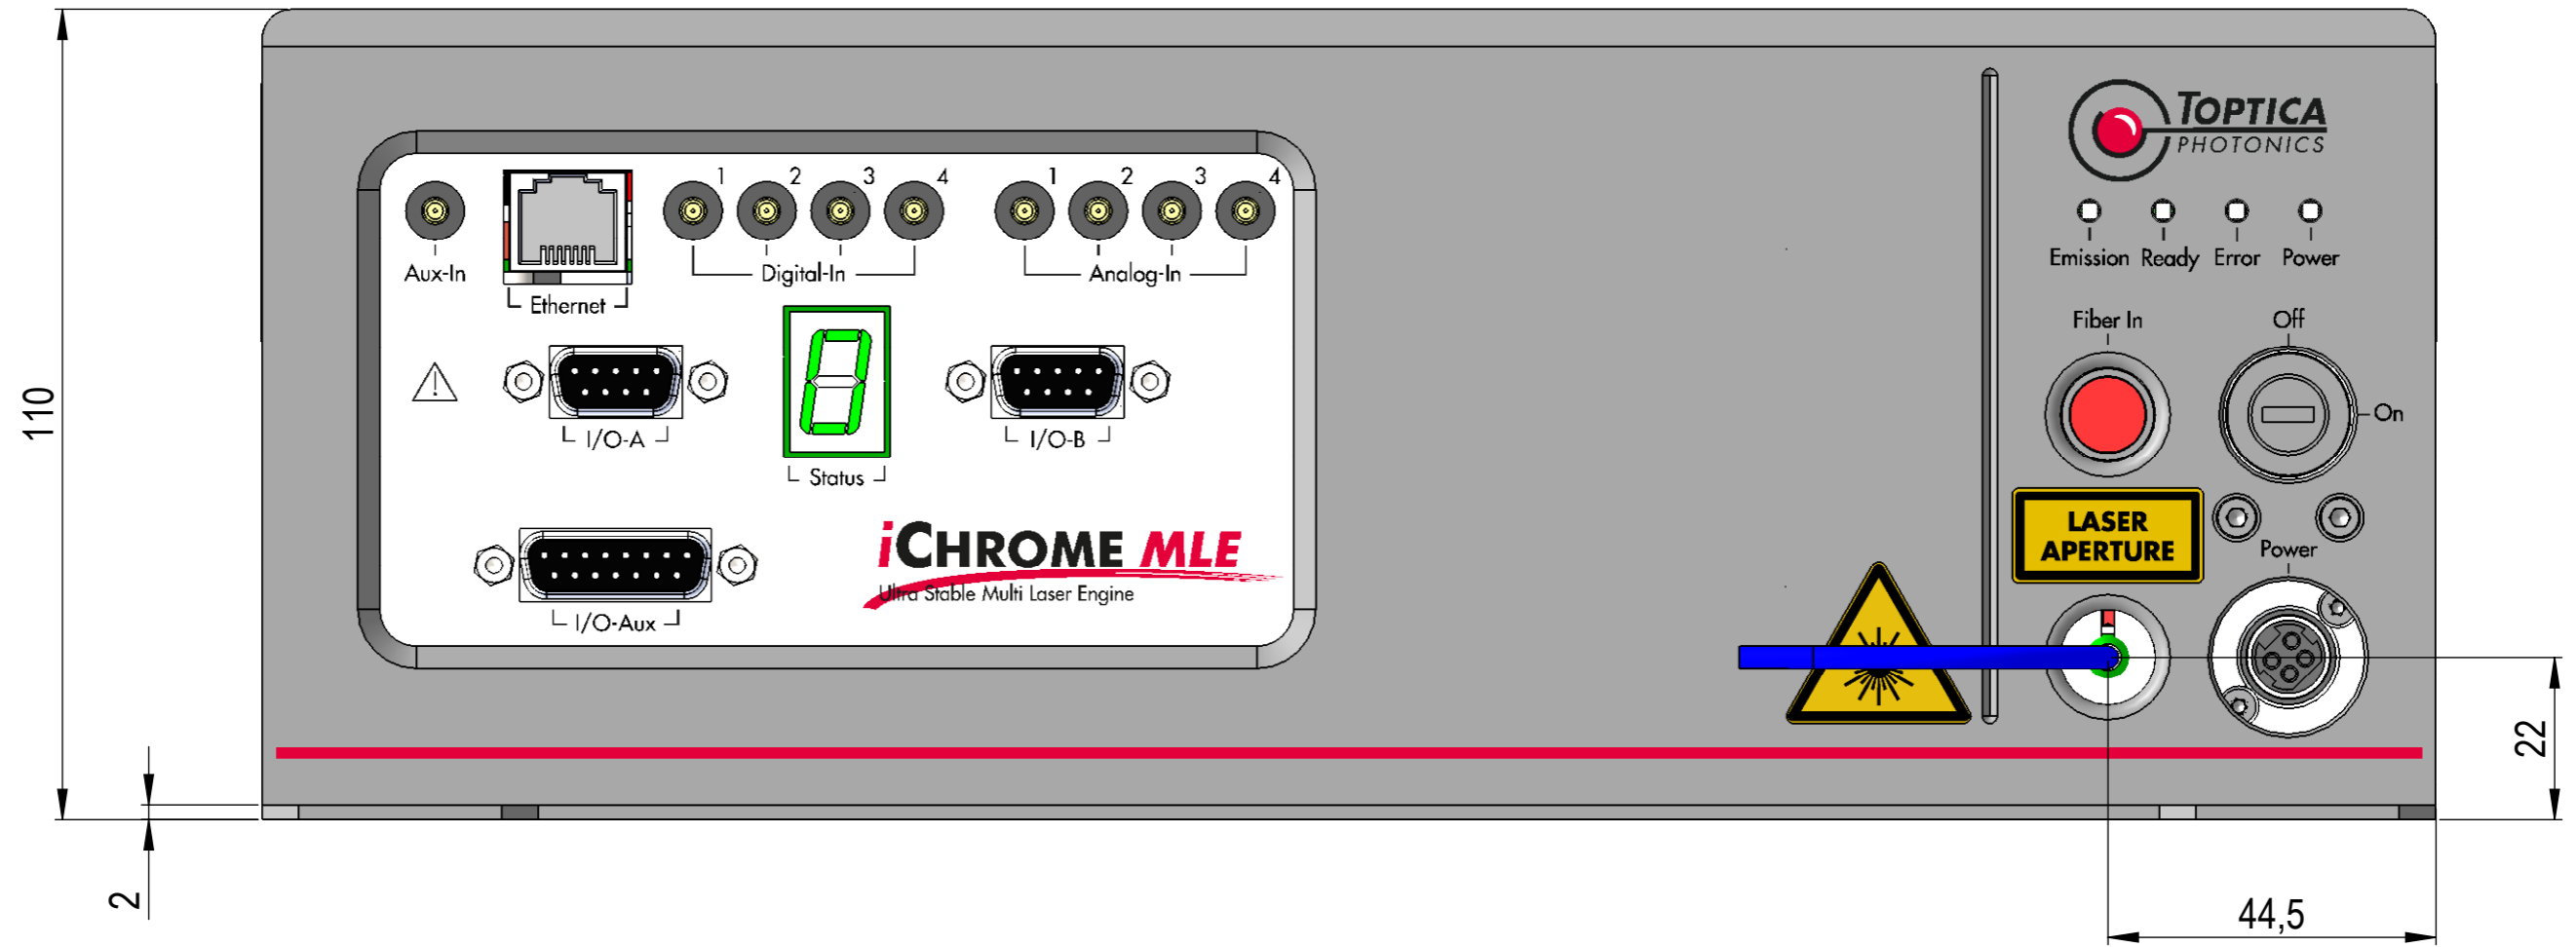

NOTE: This document is property of the company TOPTICA Photonics AG. All copyrights, trademarks, patents and other rights in connection herewith are expressly reserved to the company TOPTICA Photonics AG and no license is created hereby.

  TOPTICA Photonics AG Tel.: 089-85837-0 Lochhamer Schlag 19 Fax: 089-85837-200 82166 Grafelfing Web: www.toptica.com	title	scale
	iChrome MLE-LFA	1:1
	format	A3
dimensions are in mm	general tolerance	projection
view FRONT	DIN ISO 2768 - fh	
	date	sheet
	14.02.2018	3/3