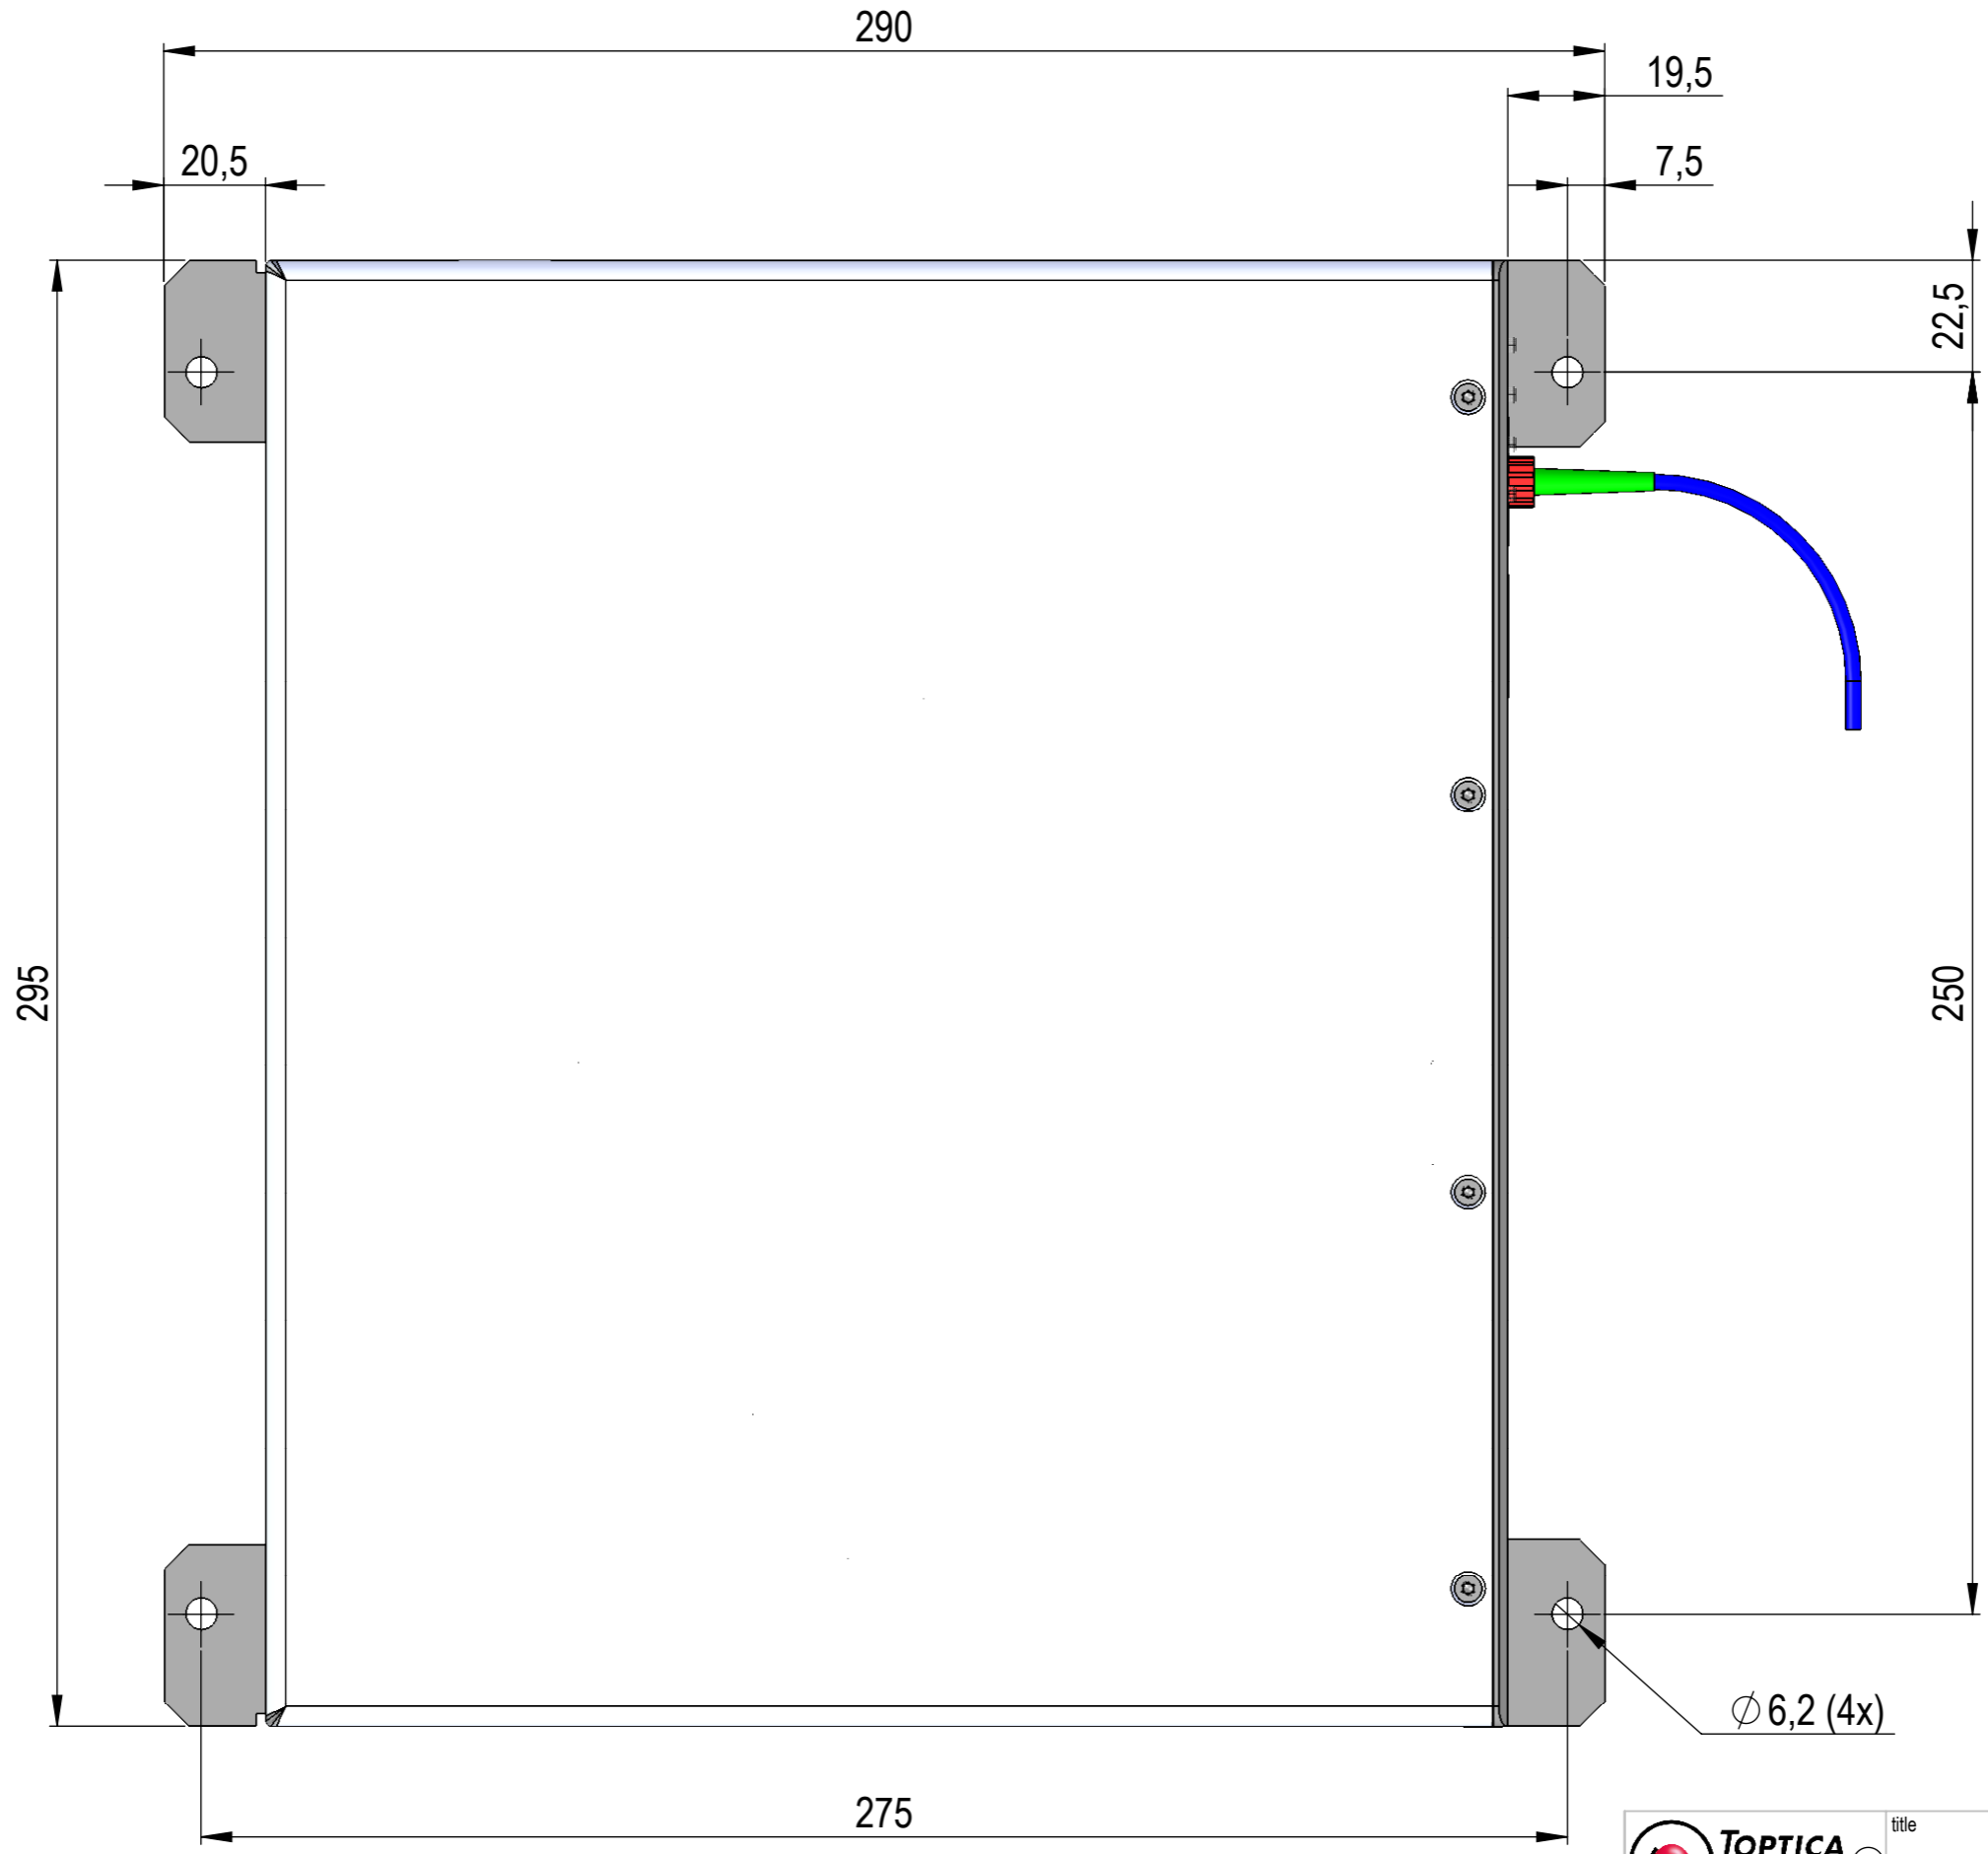

NOTE: This document is property of the company TOPTICA Photonics AG. All copyrights, trademarks, patents and other rights in connection herewith are expressly reserved to the company TOPTICA Photonics AG and no license is created hereby.

  TOPTICA Photonics AG Tel.: 089-85837-0 Lochhamer Schlag 19 Fax.: 089-85837-200 82166 Grafelfing Web: www.toptica.com	title	scale
	iChrome MLE-LFA	2:3
dimensions are in mm	general tolerance	projection
view TOP	DIN ISO 2768 - fH	
	date	sheet
	14.02.2018	2/3