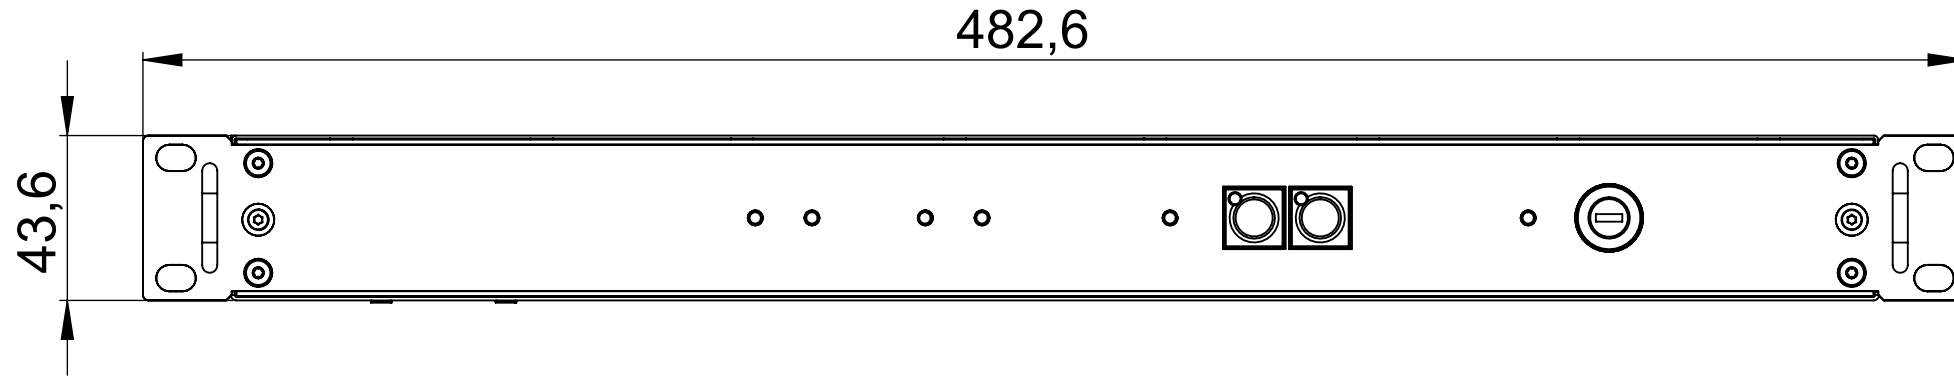

NOTE: This document is property of the company TOPTICA Photonics AG. All copyrights, trademarks, patents and other rights in connection herewith are expressly reserved to the company TOPTICA Photonics AG and no license is created hereby.

 TOPTICA Photonics AG Lochamer Schlag 19 82166 Grafelfing Tel.: 089-85837-0 Fax: 089-85837-200 Web: www.toptica.com	title	scale
	DLC smart	1:2
dimensions are in mm	general tolerance	projection
view FRONT	DIN ISO 2768 - mK	
	date	sheet
	02.04.24	4/7