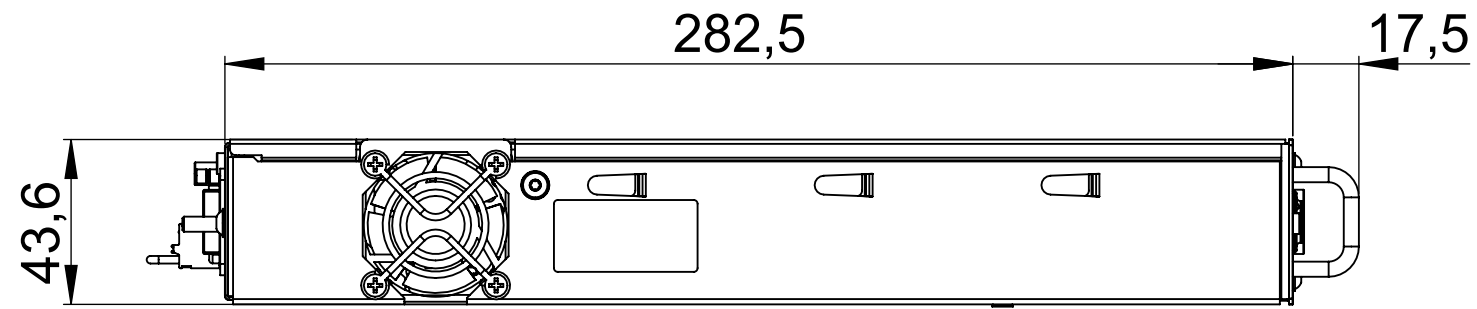

NOTE: This document is property of the company TOPTICA Photonics AG. All copyrights, trademarks, patents and other rights in connection herewith are expressly reserved to the company TOPTICA Photonics AG and no license is created hereby.

 TOPTICA Photonics AG Lochamer Schlag 19 82166 Grafelfing Tel.: 089-85837-0 Fax.: 089-85837-200 Web: www.toptica.com	title	scale		
	DLC smart	1:2		
dimensions are in mm	general tolerance	projection	date	sheet
view LEFT	DIN ISO 2768 - mK		02.04.24	7/7