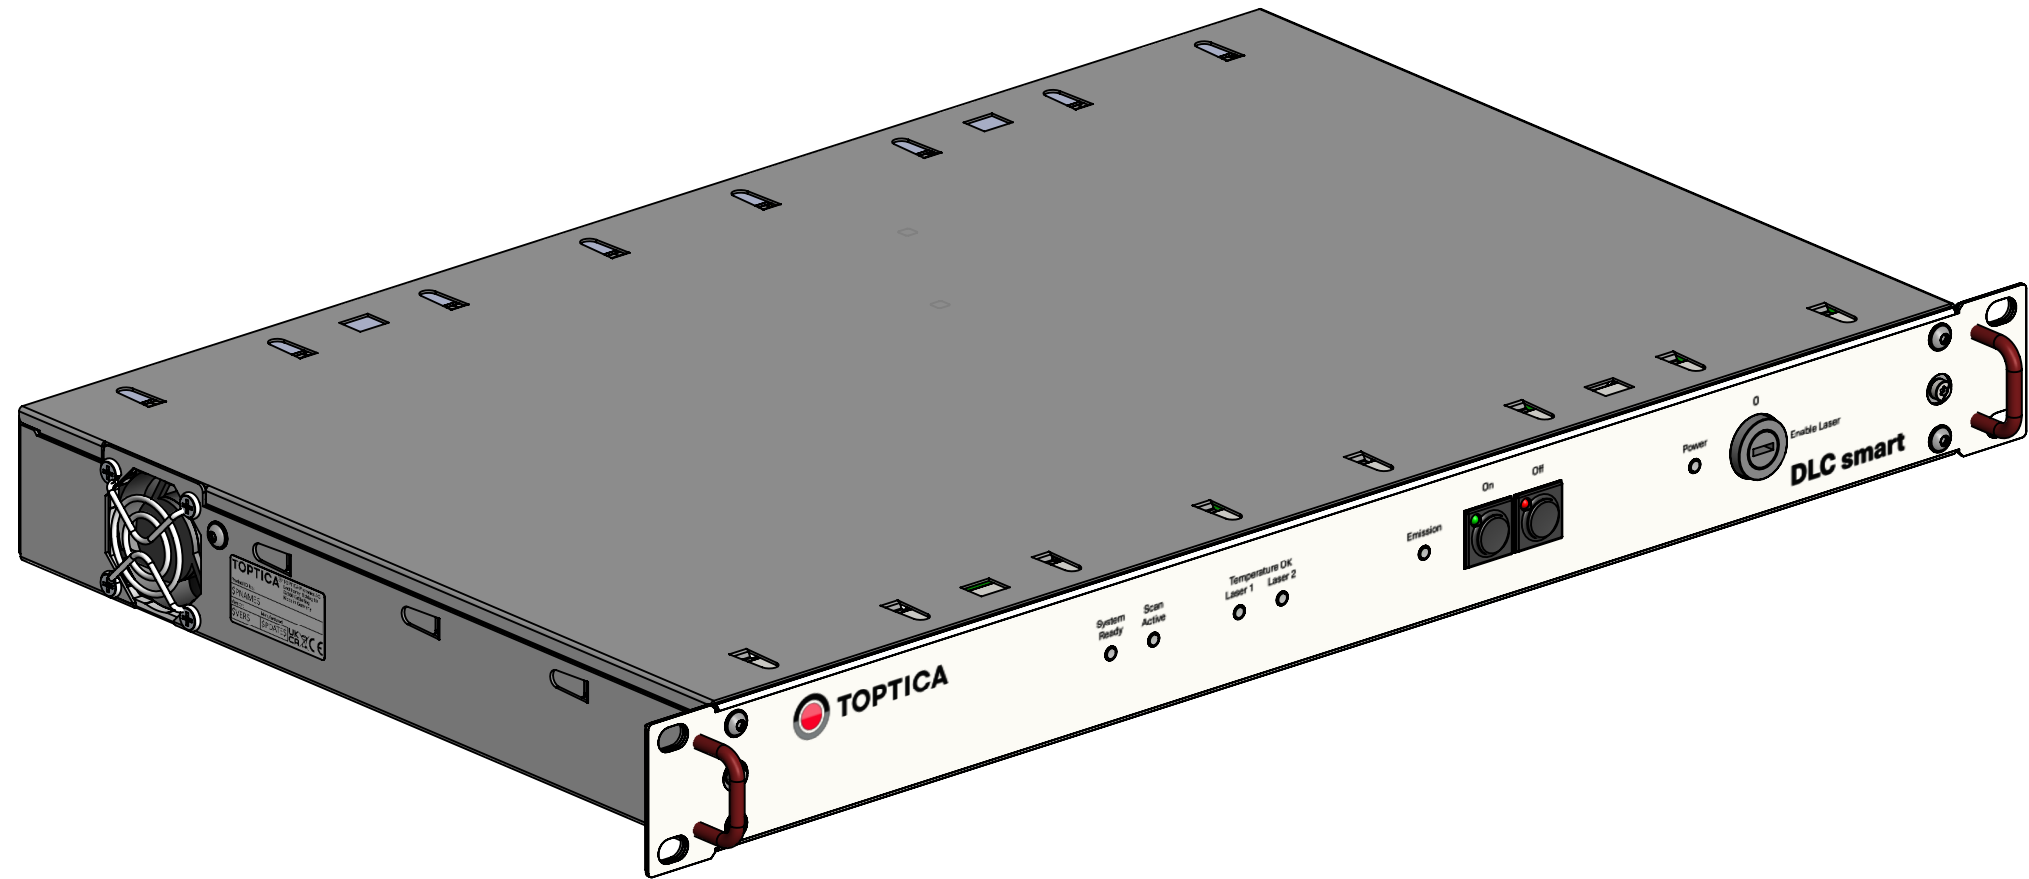

		title		scale
		DLC smart		1:2
<small>TOPTICA Photonics AG Tel.: 089-85837-0 Lochhamer Schlag 19 Fax.: 089-85837-200 82166 Grafelfing Web: www.toptica.com</small>		format		sheet
		A3		1/7
dimensions are in mm	general tolerance	projection	date	
view 3D	DIN ISO 2768 - mK		02.04.24	