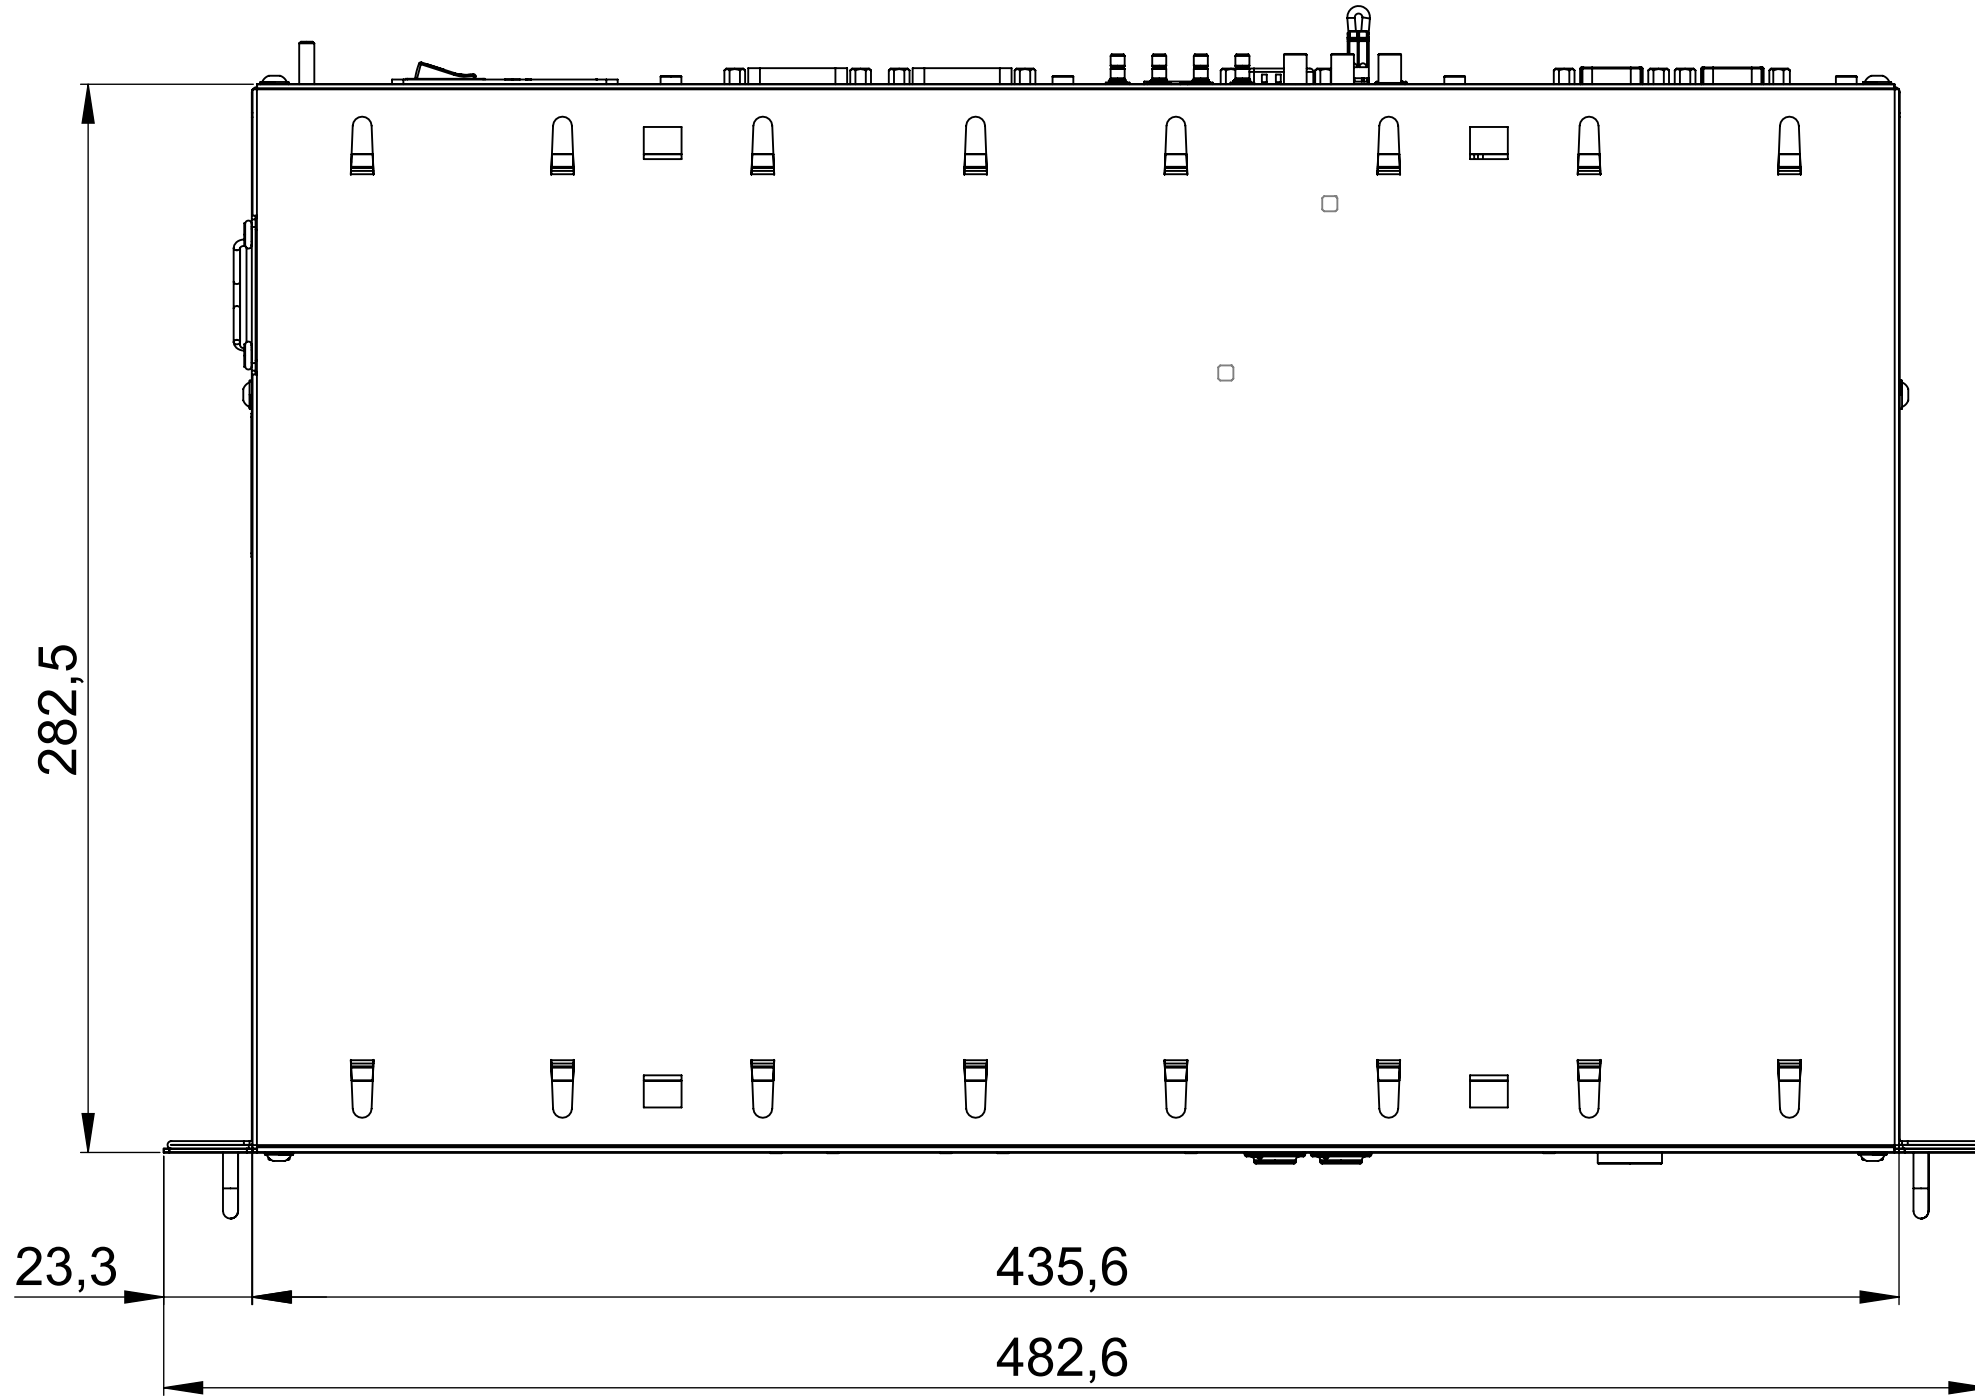

NOTE: This document is property of the company TOPTICA Photonics AG. All copyrights, trademarks, patents and other rights in connection herewith are expressly reserved to the company TOPTICA Photonics AG and no license is created hereby.

 TOPTICA Photonics AG Lochamer Schlag 19 82166 Grafelfing Tel.: 089-85837-0 Fax.: 089-85837-200 Web: www.toptica.com	title	scale		
	DLC smart	1:2		
dimensions are in mm	general tolerance	projection	date	sheet
view TOP	DIN ISO 2768 - mK		02.04.24	2/7