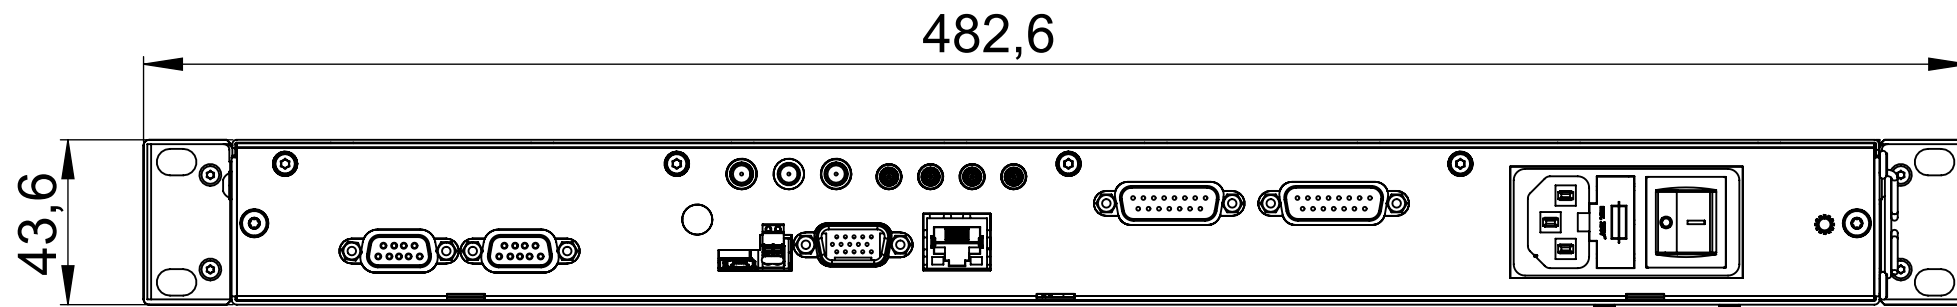

NOTE: This document is property of the company TOPTICA Photonics AG. All copyrights, trademarks, patents and other rights in connection herewith are expressly reserved to the company TOPTICA Photonics AG and no license is created hereby.

 TOPTICA Photonics AG Lochamer Schlag 19 82166 Grafelfing	Tel.: 089-85837-0 Fax: 089-85837-200 Web: www.toptica.com	title		scale
		DLC smart		1:2
dimensions are in mm		general tolerance	projection	date
view	BACK	DIN ISO 2768 - mK		02.04.24
				sheet
				5/7