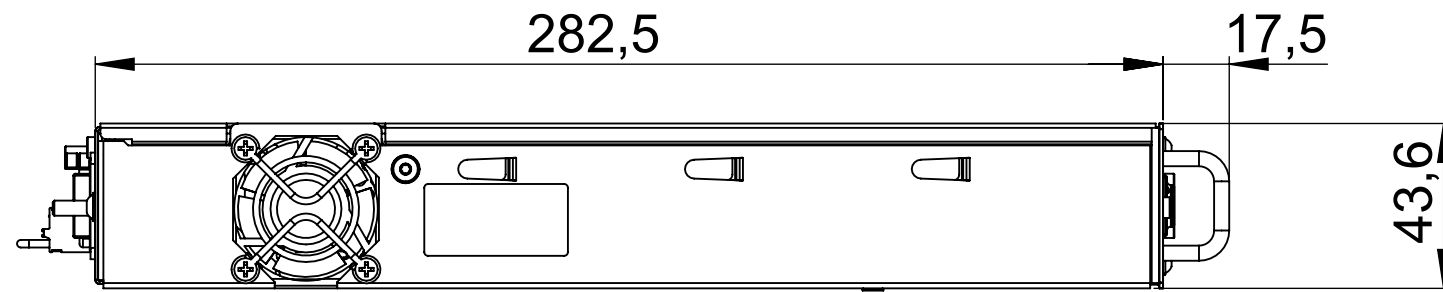

NOTE: This document is property of the company TOPTICA Photonics AG. All copyrights, trademarks, patents and other rights in connection herewith are expressly reserved to the company TOPTICA Photonics AG and no license is created hereby.

 TOPTICA Photonics AG Lochamer Schlag 19 82166 Grafelfing Tel.: 089-85837-0 Fax: 089-85837-200 Web: www.toptica.com	title	scale		
	DLC smart	1:2		
dimensions are in mm	general tolerance	projection	date	sheet
view RIGHT	DIN ISO 2768 - mK		02.04.24	6/7