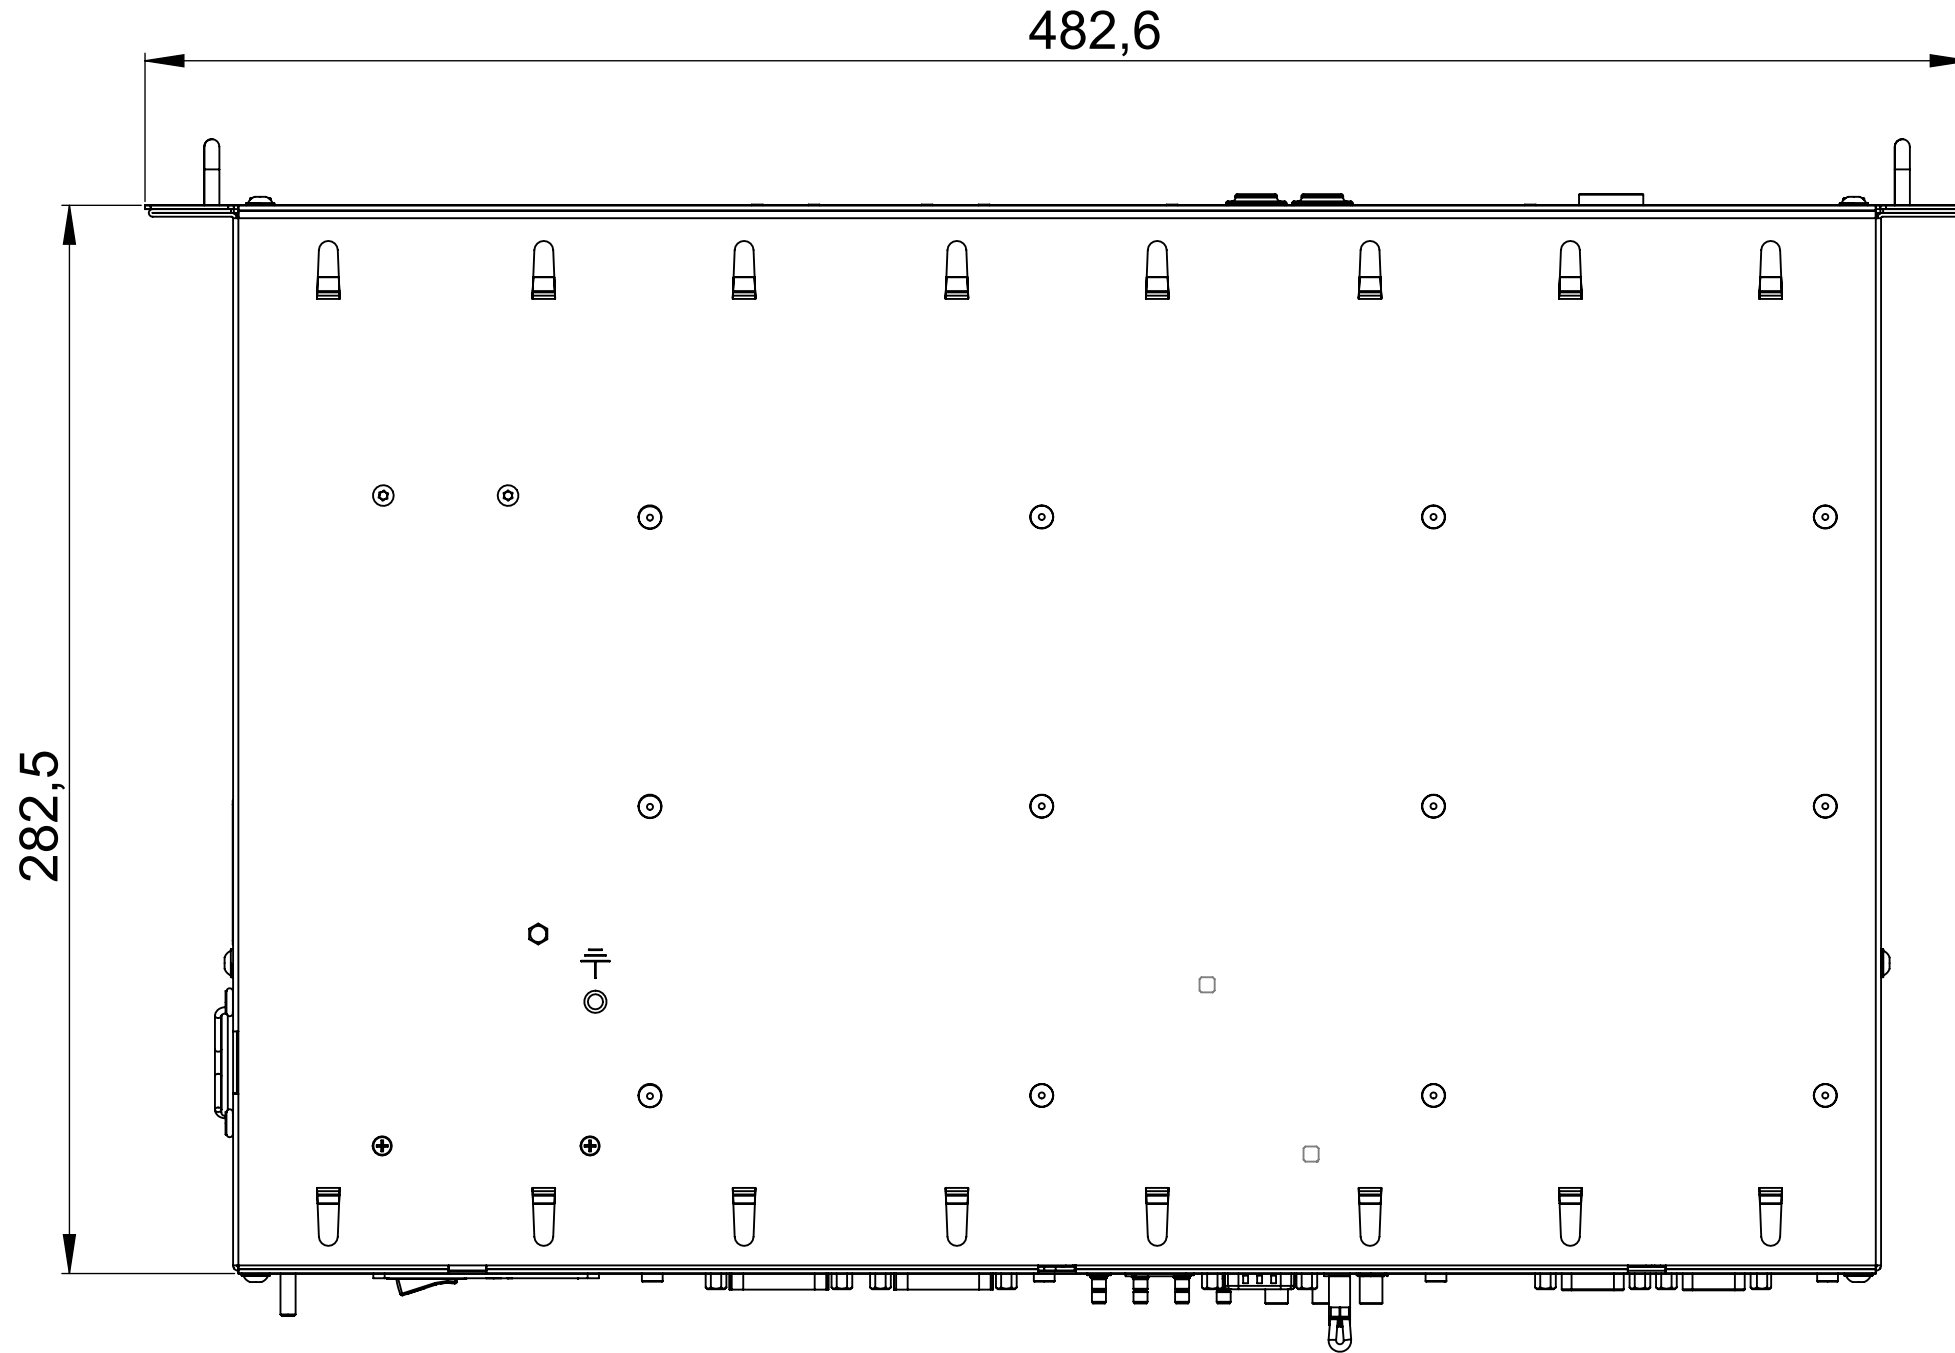

NOTE: This document is property of the company TOPTICA Photonics AG. All copyrights, trademarks, patents and other rights in connection herewith are expressly reserved to the company TOPTICA Photonics AG and no license is created hereby.

  TOPTICA Photonics AG Tel.: 089-85837-0 Lochhamer Schlag 19 Fax: 089-85837-200 82166 Gräfelfing Web: www.toptica.com	title	scale
	DLC smart	1:2
	format	A3
dimensions are in mm	general tolerance	projection
view BOTTOM	DIN ISO 2768 - mK	
	date	sheet
	02.04.24	3/7