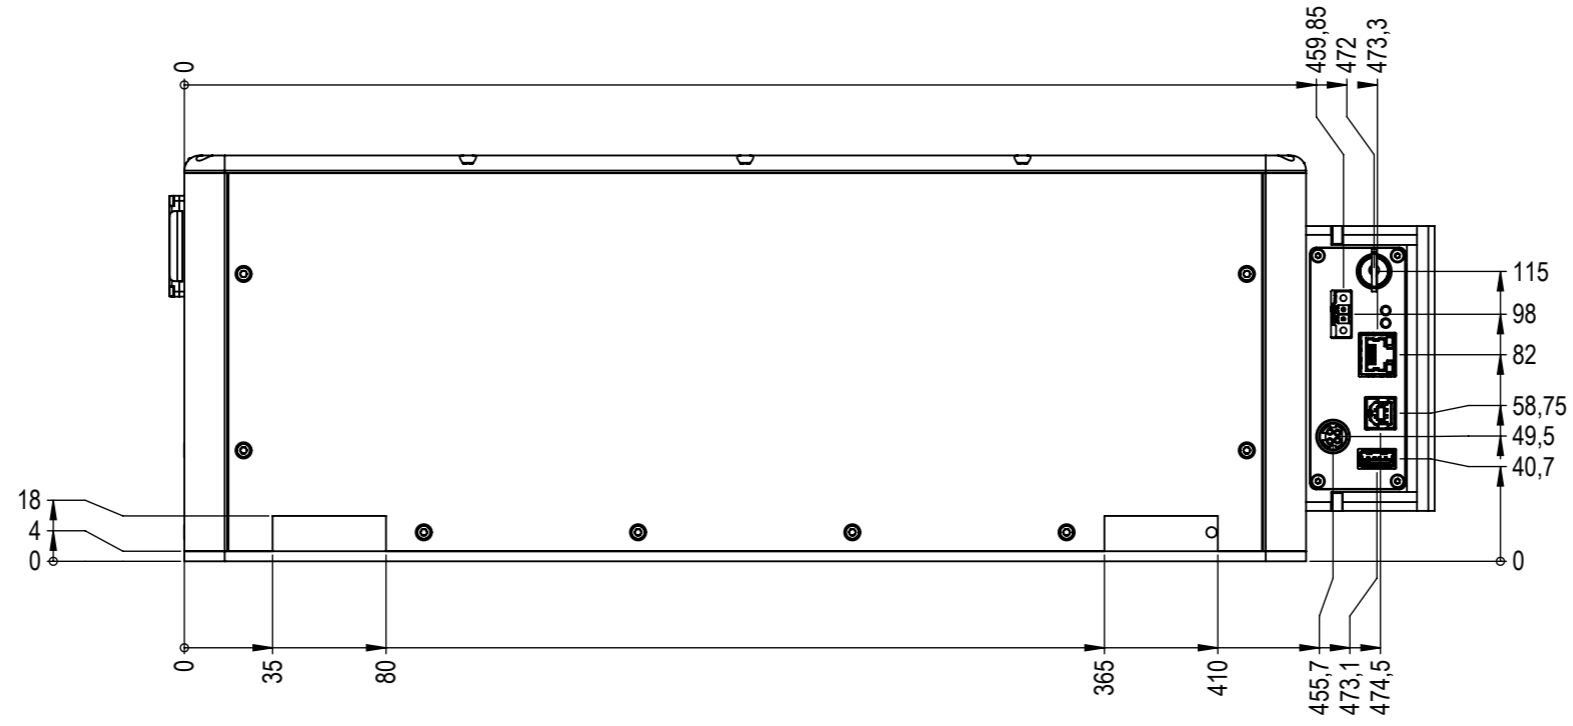

NOTE: This document is property of the company TOPTICA Photonics AG. All copyrights, trademarks, patents and other rights in connection herewith are expressly reserved to the company TOPTICA Photonics AG and no license is created hereby.

  Lochhamer Schlag 19 82166 Gräfelfing Tel.: 089-85837-0 Fax.: 089-85837-200	title		scale
	FF DICHRO MIDIR		1:5
dimensions are in mm	general tolerance	projection	sheet
view RIGHT	DIN ISO 2768 - mK		6/7
		date	
		19.12.16