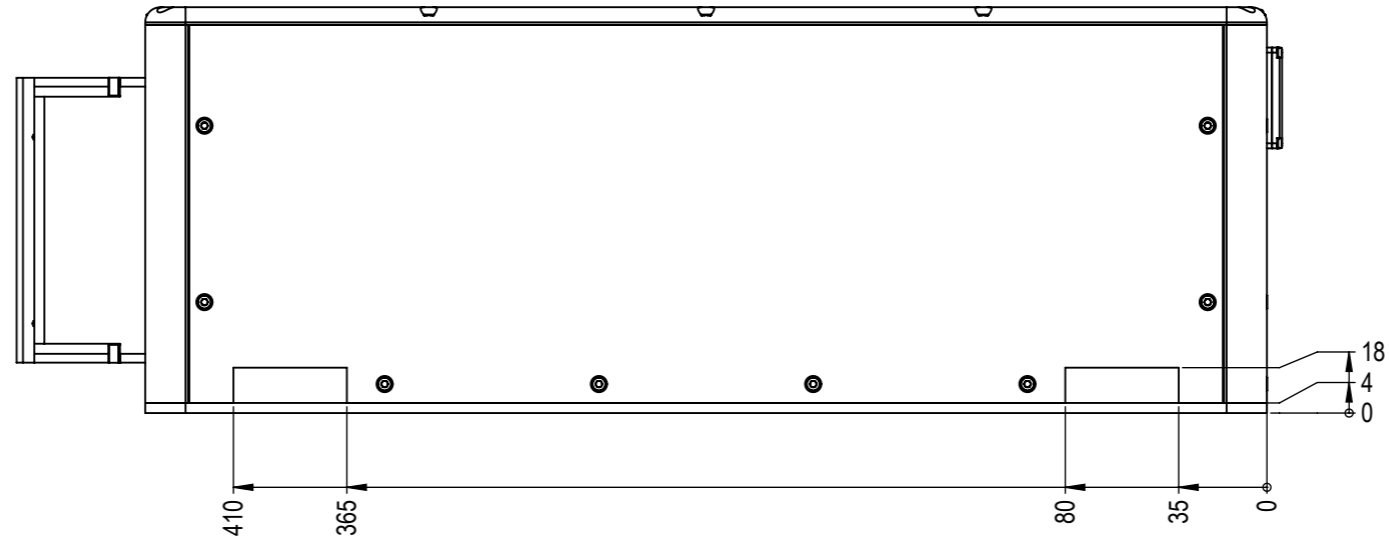

NOTE: This document is property of the company TOPTICA Photonics AG. All copyrights, trademarks, patents and other rights in connection herewith are expressly reserved to the company TOPTICA Photonics AG and no license is created hereby.

  Lochhamer Schlag 19 82166 Grafelfing Tel.: 089-85837-0 Fax.: 089-85837-200	title		scale
	FF DICHRO MIDIR		1:5
dimensions are in mm	general tolerance	projection	sheet
view LEFT	DIN ISO 2768 - mK		7/7
		date	
		19.12.16