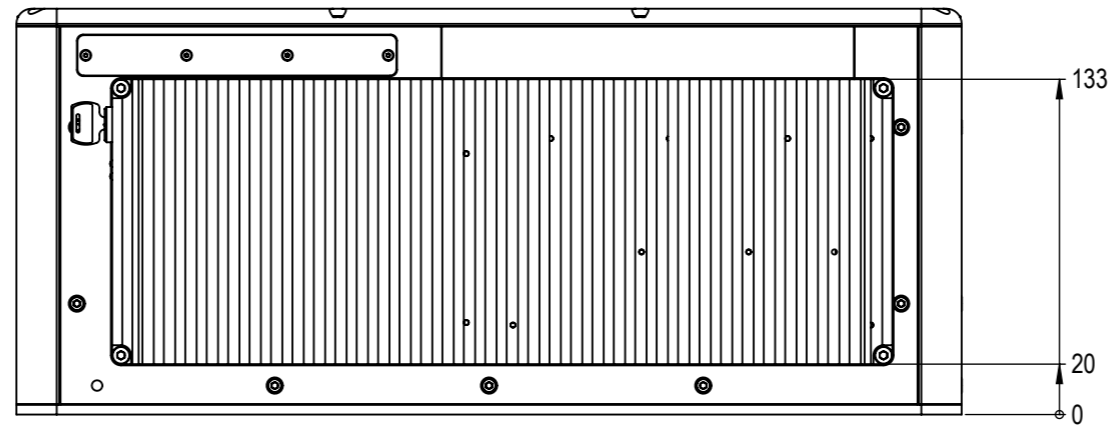

NOTE: This document is property of the company TOPTICA Photonics AG. All copyrights, trademarks, patents and other rights in connection herewith are expressly reserved to the company TOPTICA Photonics AG and no license is created hereby.

  Lochhamer Schlag 19 82166 Grafelfing Tel.: 089-85837-0 Fax.: 089-85837-200	title		scale
	FF DICHRO MIDIR		1:5
dimensions are in mm	general tolerance	projection	format
view BACK	DIN ISO 2768 - mK		A3
		date	sheet
		19.12.16	5/7