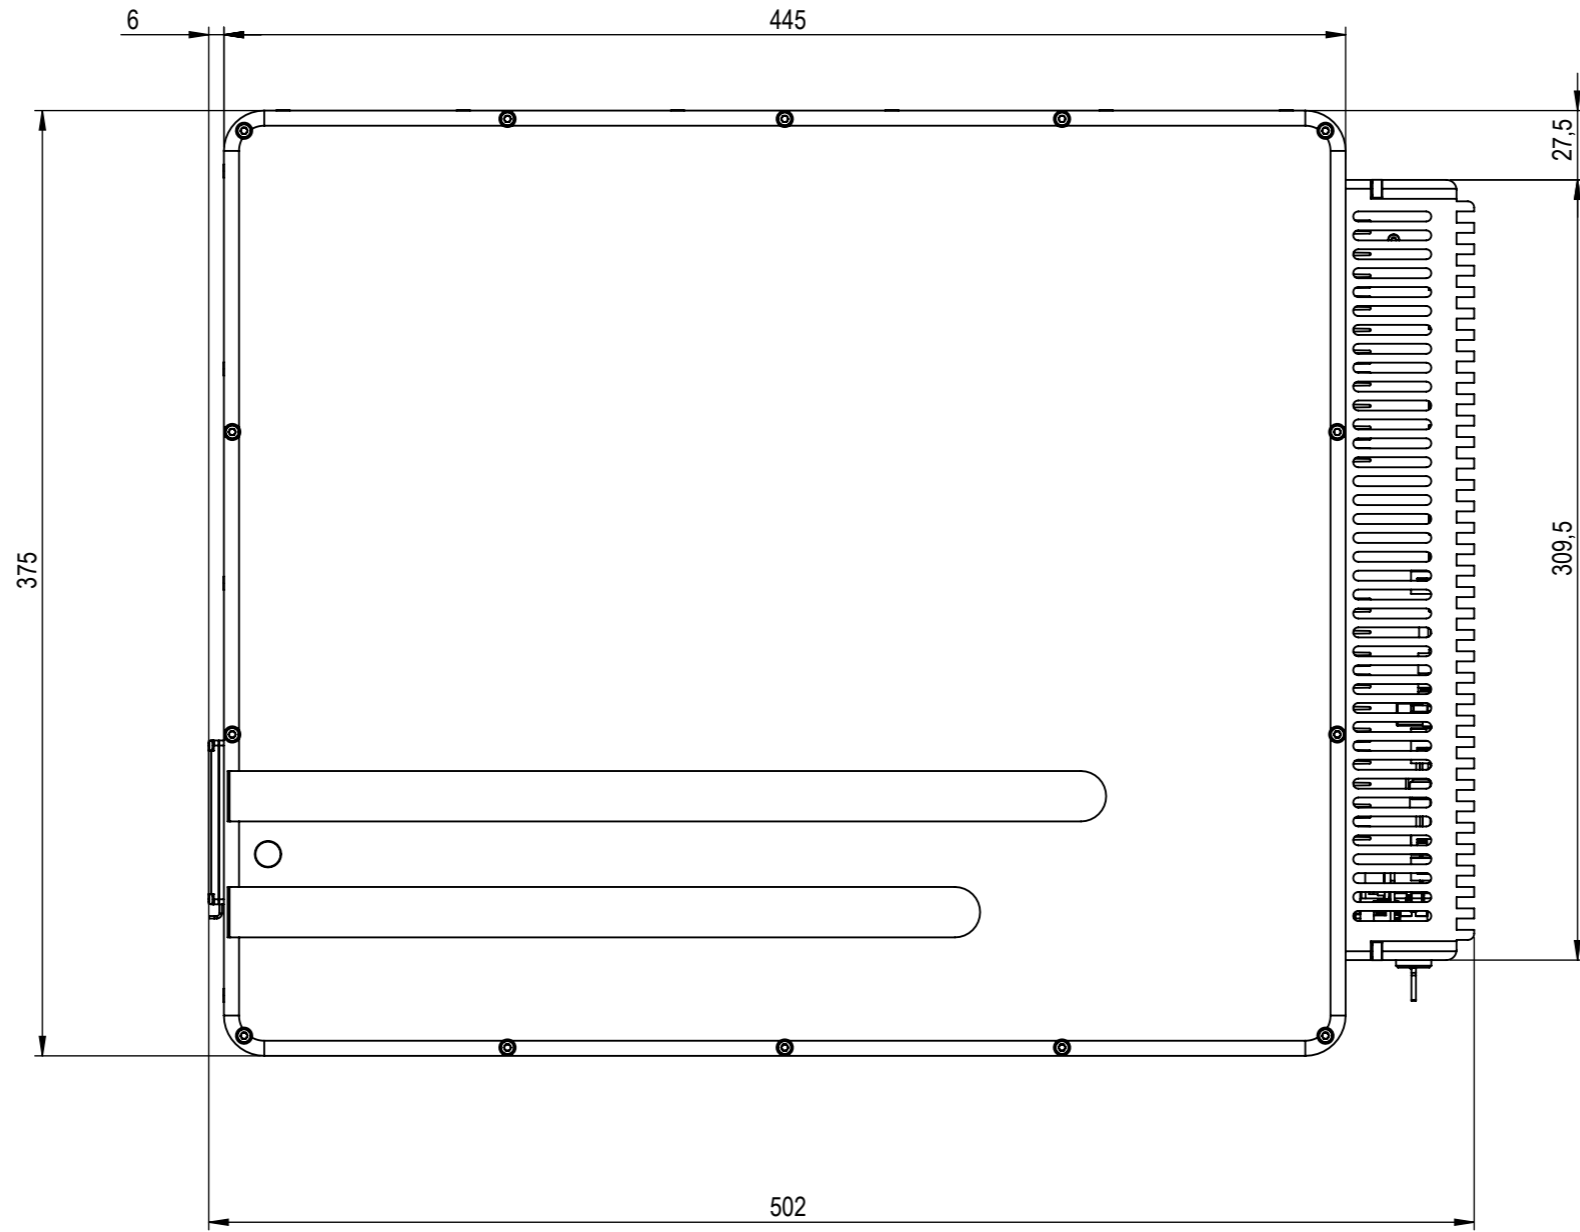

NOTE: This document is property of the company TOPTICA Photonics AG. All copyrights, trademarks, patents and other rights in connection herewith are expressly reserved to the company TOPTICA Photonics AG and no license is created hereby.

  Lochhamer Schlag 19 82166 Grafelfing Tel.: 089-85837-0 Fax.: 089-85837-200	title		scale
	FF DICHRO MIDIR		1:5
dimensions are in mm	general tolerance	projection	sheet
view TOP	DIN ISO 2768 - mK	19.12.16	2/7
		date