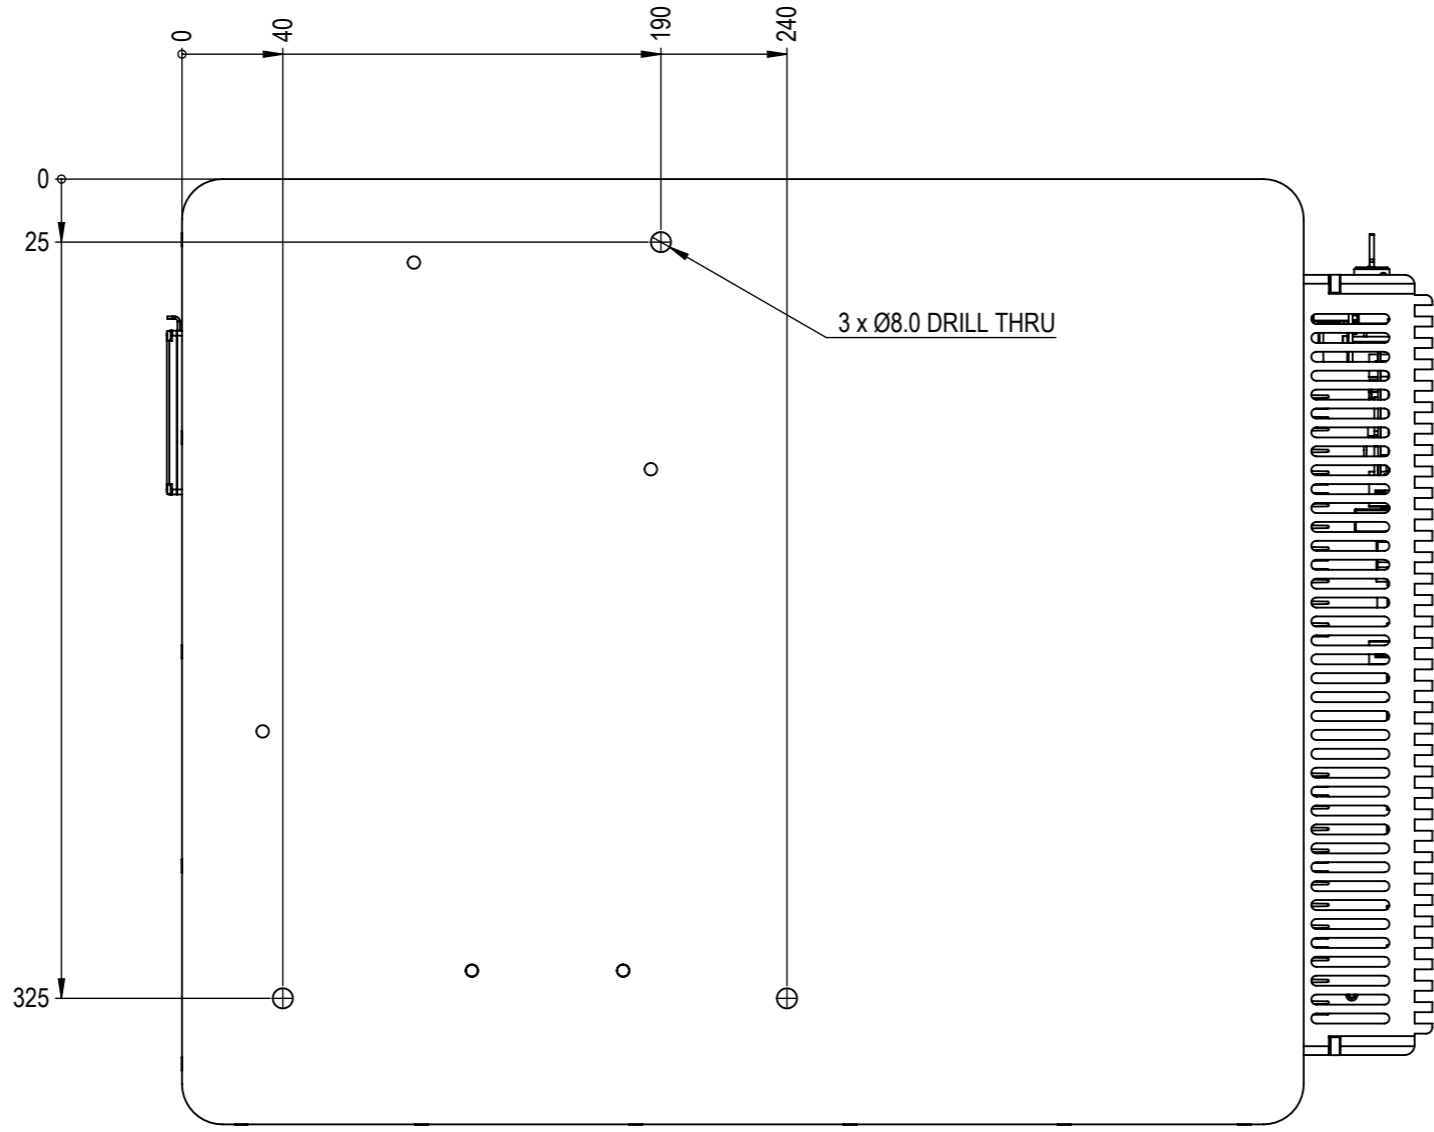

NOTE: This document is property of the company TOPTICA Photonics AG. All copyrights, trademarks, patents and other rights in connection herewith are expressly reserved to the company TOPTICA Photonics AG and no license is created hereby.

  Lochhamer Schlag 19 82166 Gräfelfing Tel.: 089-85837-0 Fax.: 089-85837-200	title		scale
	FF DICHRO MIDIR		1:5
dimensions are in mm	general tolerance	projection	format
view BOTTOM	DIN ISO 2768 - mK		A3
		date	sheet
		19.12.16	3/7