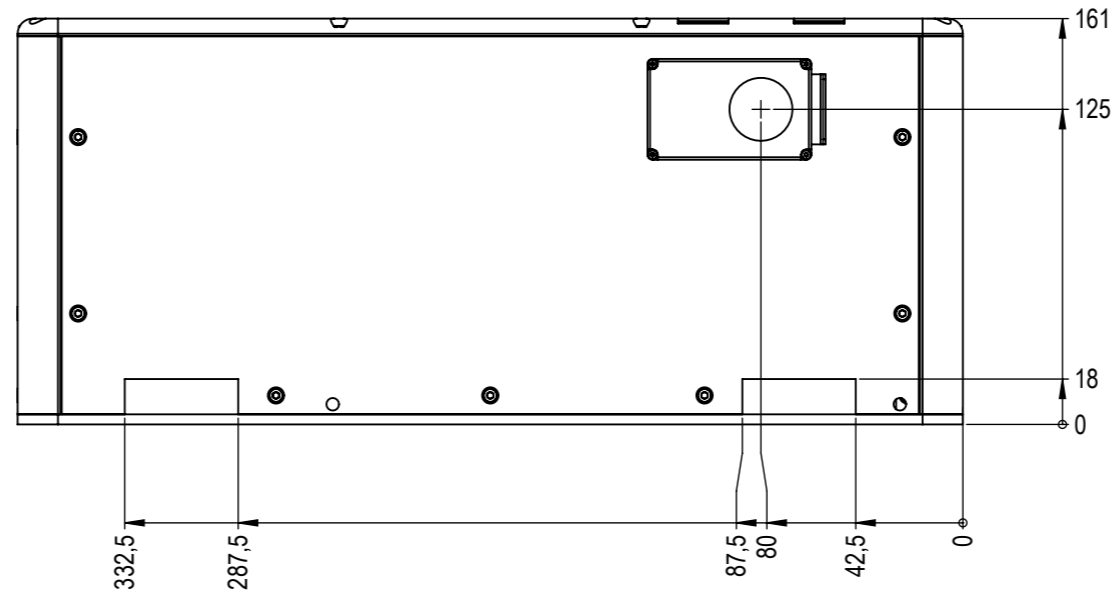

NOTE: This document is property of the company TOPTICA Photonics AG. All copyrights, trademarks, patents and other rights in connection herewith are expressly reserved to the company TOPTICA Photonics AG and no license is created hereby.

  Lochhamer Schlag 19 82166 Gräfelfing Tel.: 089-85837-0 Fax.: 089-85837-200	title		scale
	FF DICHRO MIDIR		1:5
dimensions are in mm	general tolerance	projection	sheet
view FRONT	DIN ISO 2768 - mK		4/7
		date	
		19.12.16