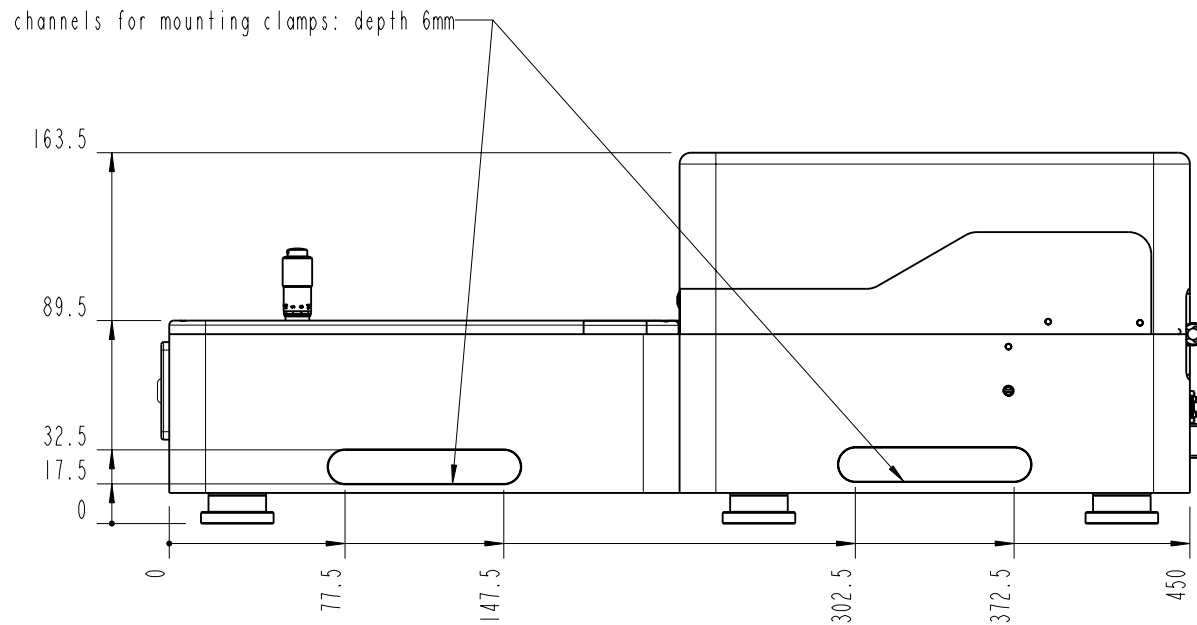

- LEFT -

		Lochhamer Schlag 19 D-82166 Graefelfing www.toptica.com Phone: +49(0)189 85837-0 Fax: +49(0)189 85837-200		title: FemtoFiber pro extension			
		page: 7 von 7	scale: 3:10	DIN 6-1 dimensions are in mm	dimensions without tolerance indication: DIN ISO 2768 mH		
The information contained in this drawing is the sole property of TOPTICA Photonics AG. Any reproduction in part or as a whole without the written permission of TOPTICA Photonics AG is prohibited.