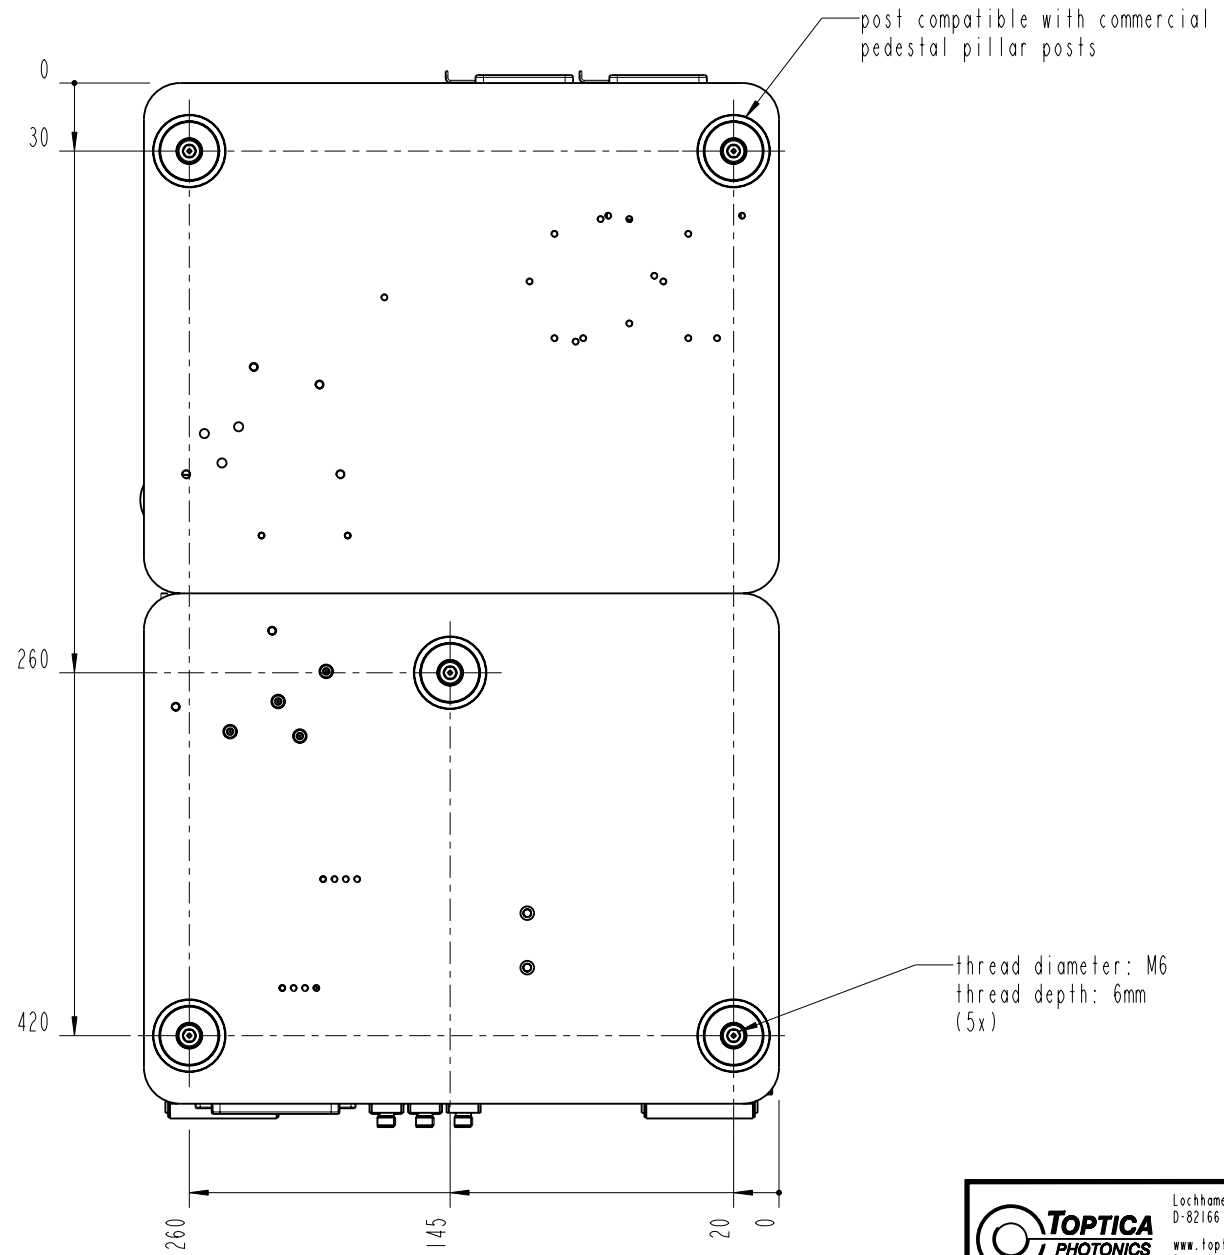

| | | | | | |
|--|--|--|----------------|---|---|
|  | | Lochamer Schlag 19 D-82166 Graefelfing www.toptica.com Phone: +49(0)189 85837-0 Fax: +49(0)189 85837-200 | | title: FemtoFiber pro extension | |
| | | page: 1 von 7 | scale: 3:10 | DIN 6-1  dimensions are in mm | dimensions without tolerance indication: DIN ISO 2768 mH |
| The information contained in this drawing is the sole property of TOPTICA Photonics AG. Any reproduction in part or as a whole without the written permission of TOPTICA Photonics AG is prohibited. | | | | | |

-TOP-

| | | | | | |
|--|--|---|----------------|---|---|
|  | | Lochhamer Schlag 19 D-82166 Graefelfing www.toplica.com Phone: +49(0)189 85837-0 Fax: +49(0)189 85837-200 | | title: FemtoFiber pro extension | |
| | | page: 2 von 7 | scale: 3:10 | DIN 6-1  dimensions are in mm | dimensions without tolerance indication: DIN ISO 2768 mH |
| The information contained in this drawing is the sole property of TOPTICA Photonics AG. Any reproduction in part or as a whole without the written permission of TOPTICA Photonics AG is prohibited. | | | | | |