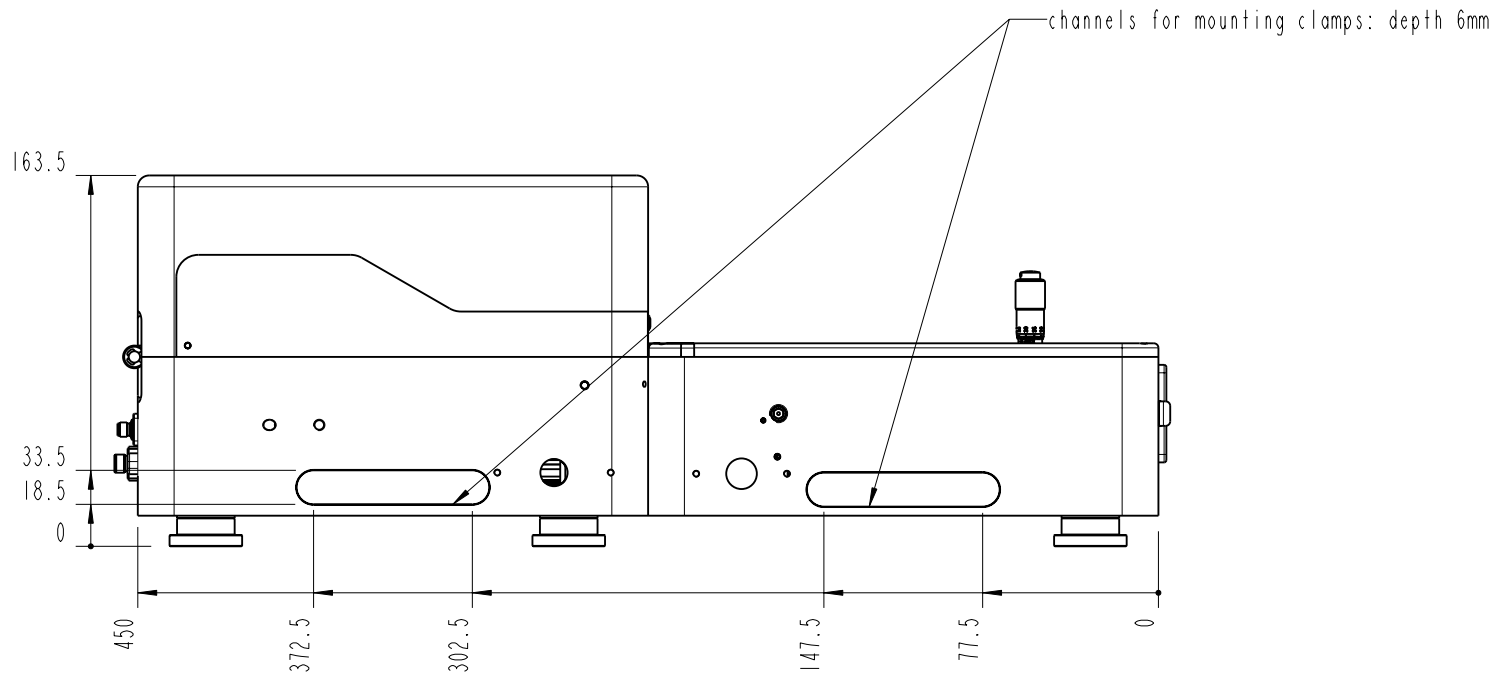

-RIGHT-

		Lochamer Schlag 19 D-82166 Graefelfing www.toptica.com Phone: +49(0)189 85837-0 Fax: +49(0)189 85837-200		title: FemtoFiber pro extension			
		page: 6 von 7	scale: 3:10	DIN 6-1 dimensions are in mm	dimensions without tolerance indication: DIN ISO 2768 mH		
The information contained in this drawing is the sole property of TOPTICA Photonics AG. Any reproduction in part or as a whole without the written permission of TOPTICA Photonics AG is prohibited.