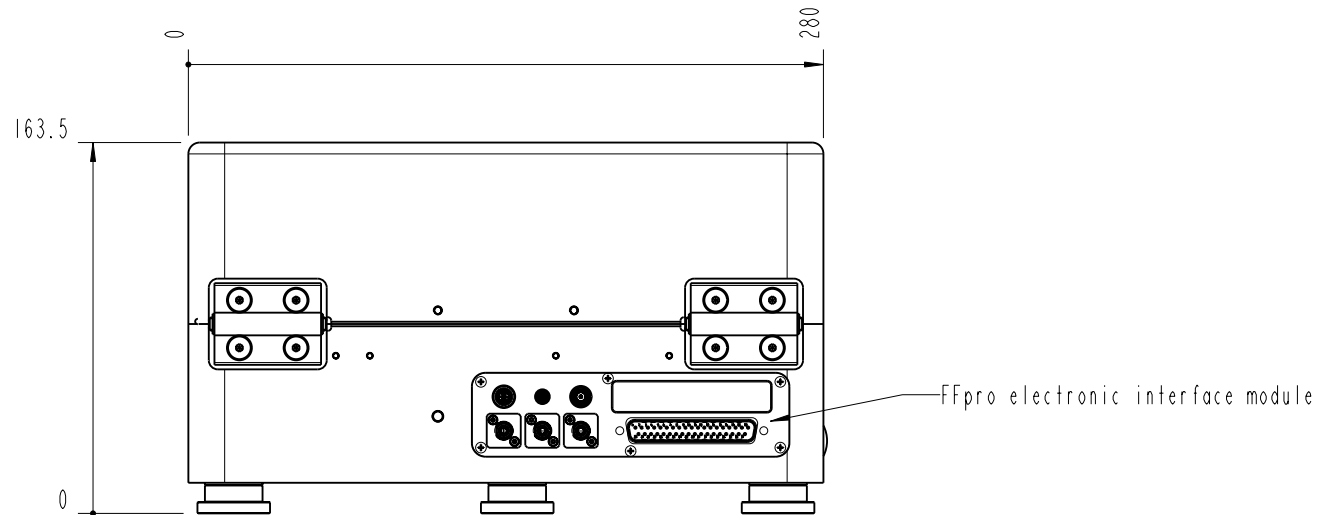

-BACK-

		Lochhamer Schlag 19 D-82166 Graefelfing www.toptica.com Phone: +49(0)189 85837-0 Fax: +49(0)189 85837-200		title: FemtoFiber pro extension			
		page: 5 von 7	scale: 3:10	DIN 6-1 dimensions are in mm	dimensions without tolerance indication: DIN ISO 2768 mH		
The information contained in this drawing is the sole property of TOPTICA Photonics AG. Any reproduction in part or as a whole without the written permission of TOPTICA Photonics AG is prohibited.