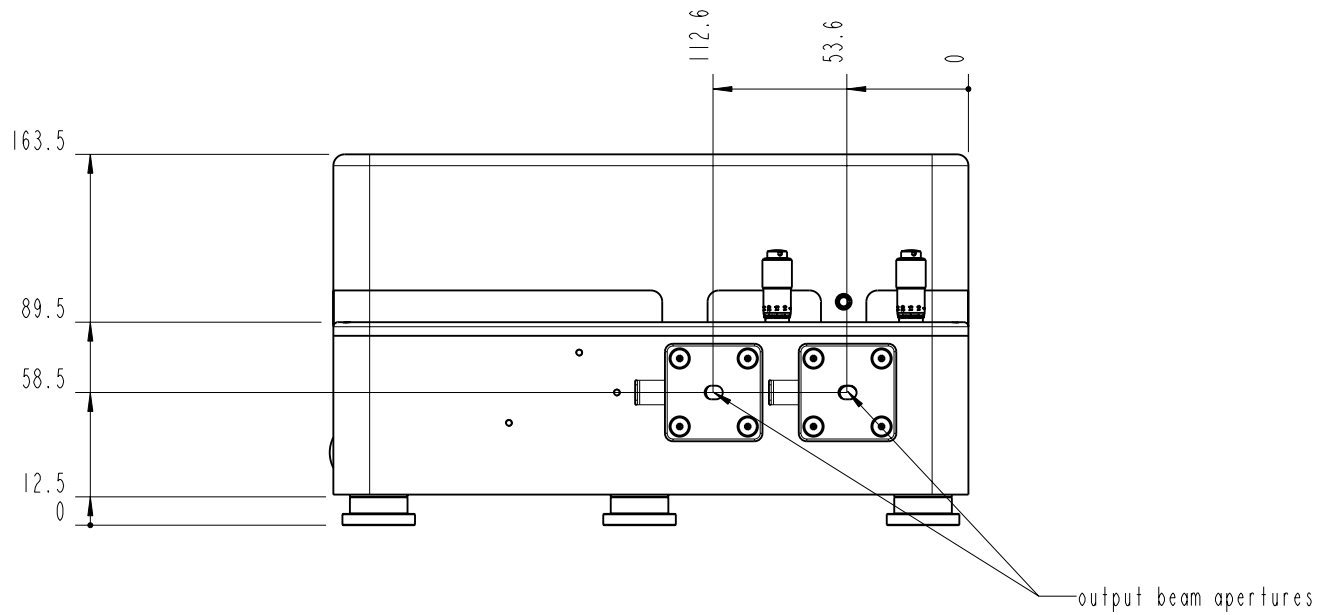

- FRONT -

		Lochamer Schlag 19 D-82166 Graefelfing www.toptica.com Phone: +49(0)189 85837-0 Fax: +49(0)189 85837-200		title: FemtoFiber pro extension			
		page: 4 von 7	scale: 3:10	DIN 6-1 dimensions are in mm	dimensions without tolerance indication: DIN ISO 2768 mH		
The information contained in this drawing is the sole property of TOPTICA Photonics AG. Any reproduction in part or as a whole without the written permission of TOPTICA Photonics AG is prohibited.