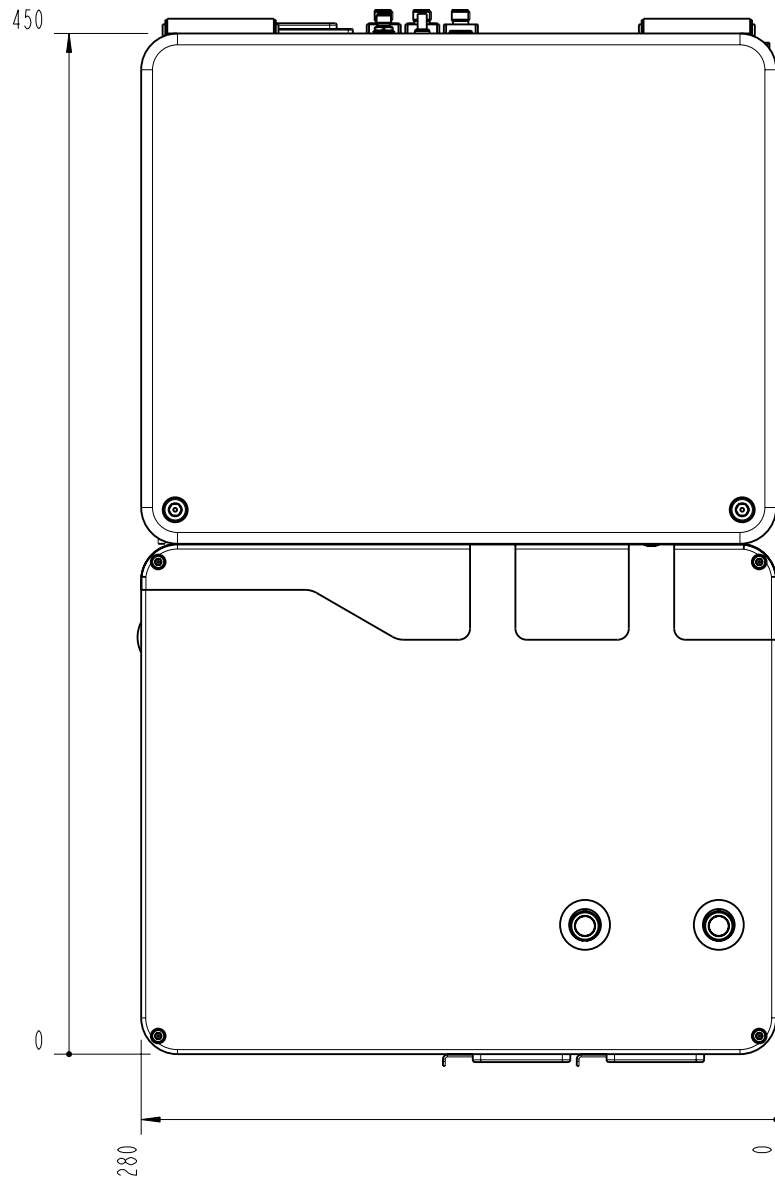

| | | | | | |
|--|--|--|----------------|---|---|
|  | | Lochamer Schlag 19 D-82166 Graefelfing www.toptica.com Phone: +49(0)189 85837-0 Fax: +49(0)189 85837-200 | | title: FemtoFiber pro extension | |
| | | page: 1 von 7 | scale: 3:10 | DIN 6-1  dimensions are in mm | dimensions without tolerance indication: DIN ISO 2768 mH |
| The information contained in this drawing is the sole property of TOPTICA Photonics AG. Any reproduction in part or as a whole without the written permission of TOPTICA Photonics AG is prohibited. | | | | | |

-TOP-

| | | | | | |
|--|--|---|----------------|---|---|
|  | | Lochhamer Schlag 19 D-82166 Graefelfing www.toplica.com Phone: +49(0)189 85837-0 Fax: +49(0)189 85837-200 | | title: FemtoFiber pro extension | |
| | | page: 2 von 7 | scale: 3:10 | DIN 6-1  dimensions are in mm | dimensions without tolerance indication: DIN ISO 2768 mH |
| The information contained in this drawing is the sole property of TOPTICA Photonics AG. Any reproduction in part or as a whole without the written permission of TOPTICA Photonics AG is prohibited. | | | | | |