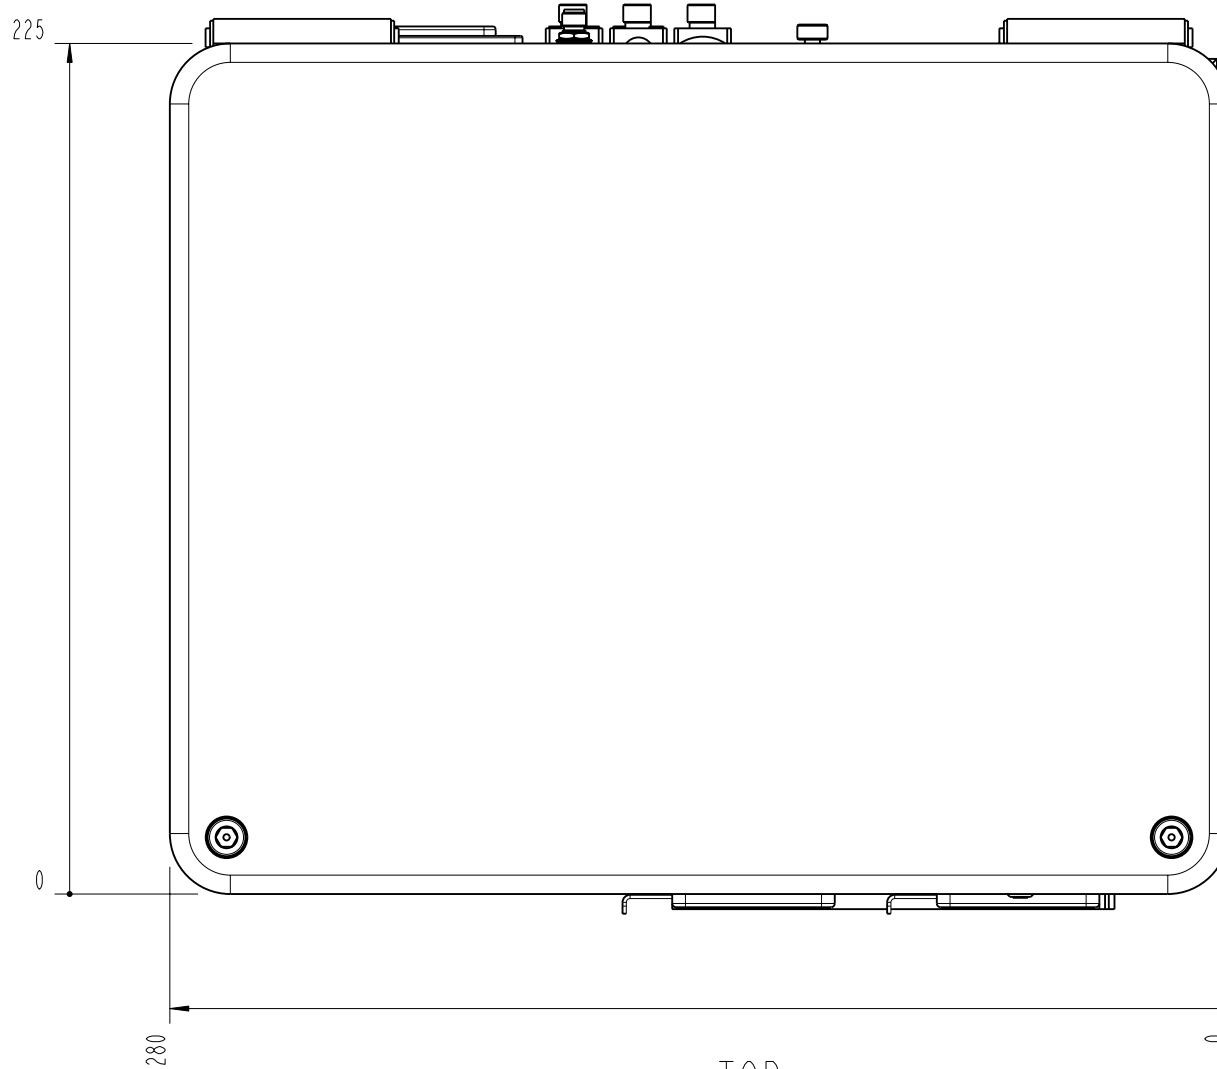

		Lochamer Schlag 19 D-82166 Graefelfing www.toptica.com Phone: +49(0)189 85837-0 Fax: +49(0)189 85837-200		title: Femto Fiber pro	
		page: 1 von 7	scale: 1:2	DIN 6-1  dimensions are in mm	dimensions without tolerance indication: DIN ISO 2768 mH
The information contained in this drawing is the sole property of TOPTICA Photonics AG. Any reproduction in part or as a whole without the written permission of TOPTICA Photonics AG is prohibited.					