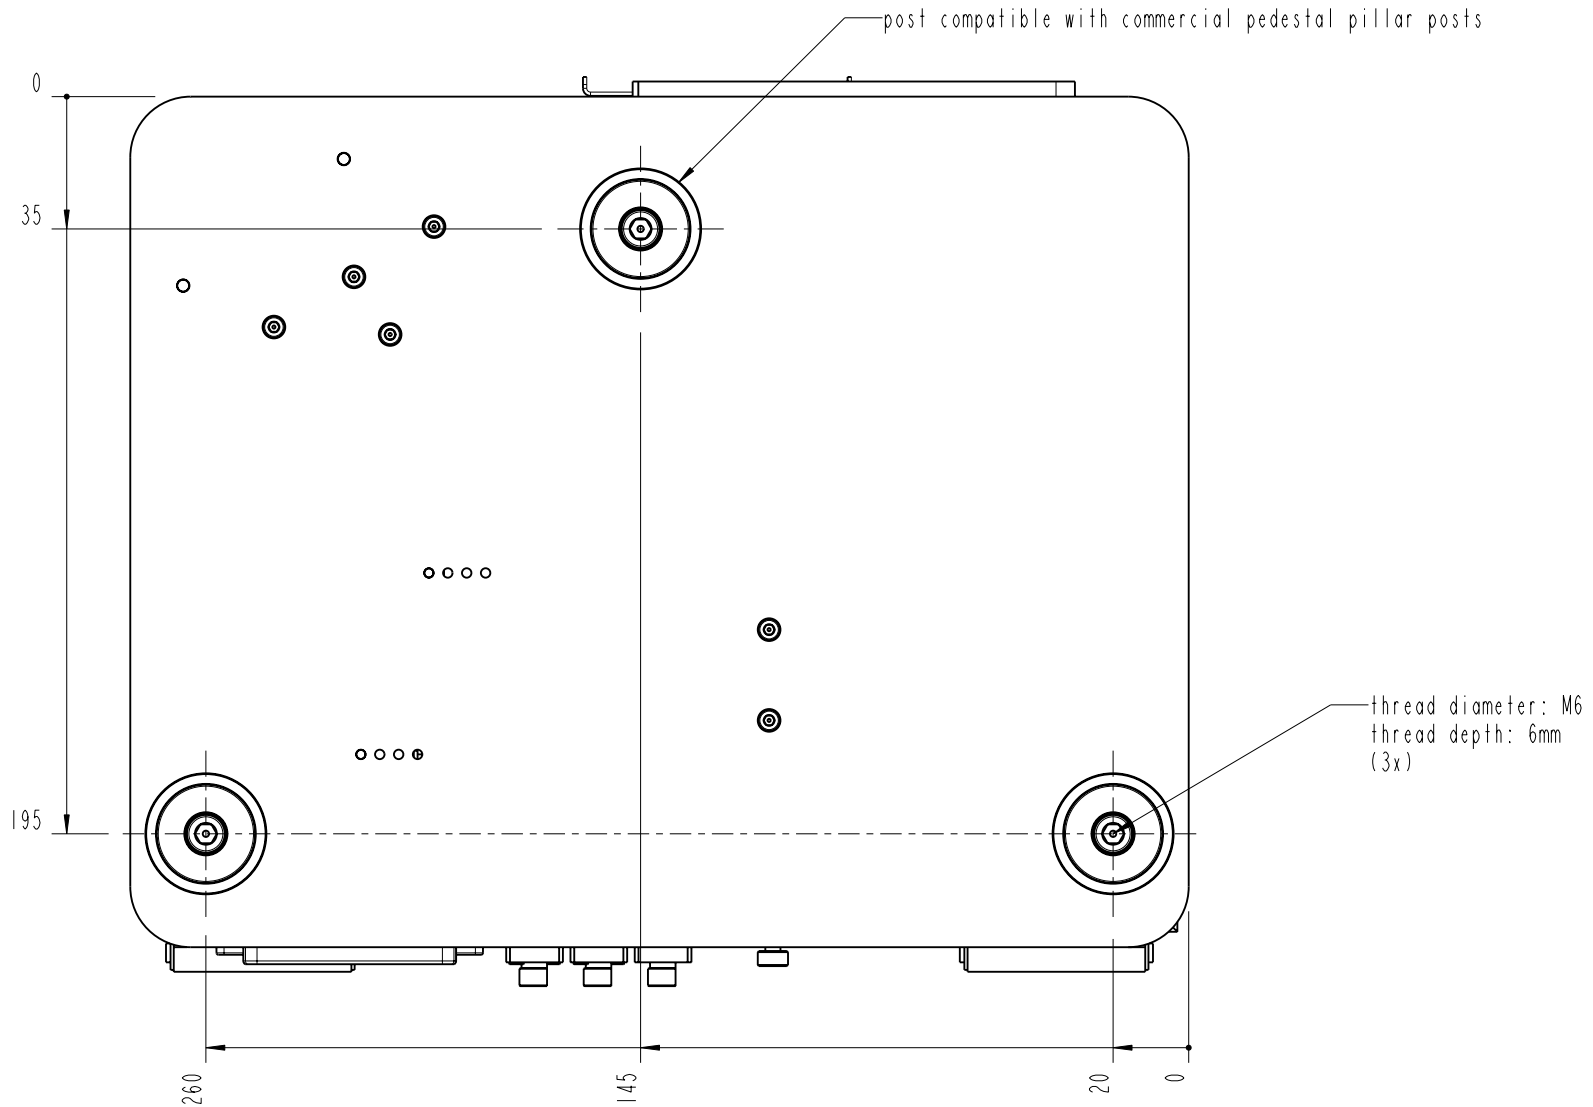

		Lochamer Schlag 19 D-82166 Graefelfing www.toptica.com Phone: +49(0)189 85837-0 Fax: +49(0)189 85837-200		title: Femto Fiber pro	
		page: 1 von 7	scale: 1:2	DIN 6-1  dimensions are in mm	dimensions without tolerance indication: DIN ISO 2768 mH
The information contained in this drawing is the sole property of TOPTICA Photonics AG. Any reproduction in part or as a whole without the written permission of TOPTICA Photonics AG is prohibited.					

- TOP -

		Lochamer Schlag 19 D-82166 Graefelfing www.toptica.com Phone: +49(0)189 85837-0 Fax: +49(0)189 85837-200		title: Femto Fiber pro
		page: 2 von 7	scale: 1:2	DIN 6-1  dimensions are in mm
The information contained in this drawing is the sole property of TOPTICA Photonics AG. Any reproduction in part or as a whole without the written permission of TOPTICA Photonics AG is prohibited.				

- BOTTOM -

		Lochamer Schlag 19 D-82166 Graefelfing www.topica.com Phone: +49(0)189 85837-0 Fax: +49(0)189 85837-200		title: Femto Fiber pro	
		page: 3 von 7	scale: 1:2	DIN 6-1 dimensions are in mm	dimensions without tolerance indication: DIN ISO 2768 mH
The information contained in this drawing is the sole property of TOPTICA Photonics AG. Any reproduction in part or as a whole without the written permission of TOPTICA Photonics AG is prohibited.					