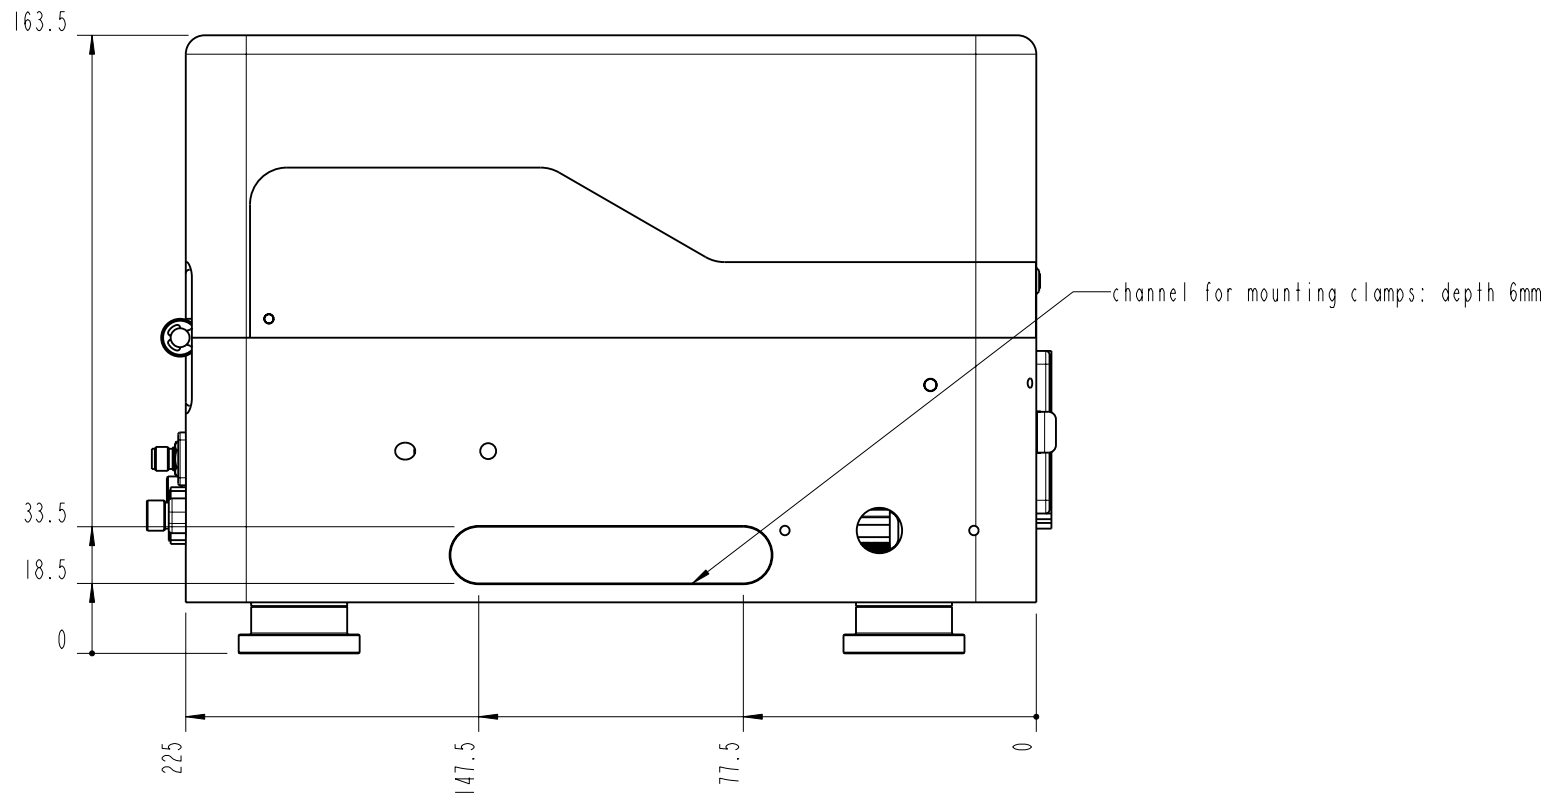

Lochamer Schlag 19 D-82166 Graefelfing www.topica.com Phone: +49(0)189 85837-0 Fax: +49(0)189 85837-200		title: Femto Fiber pro			
		page: 6 von 7	scale: 1:2	DIN 6-1 dimensions are in mm	dimensions without tolerance indication: DIN ISO 2768 mH		
The information contained in this drawing is the sole property of TOPTICA Photonics AG. Any reproduction in part or as a whole without the written permission of TOPTICA Photonics AG is prohibited.