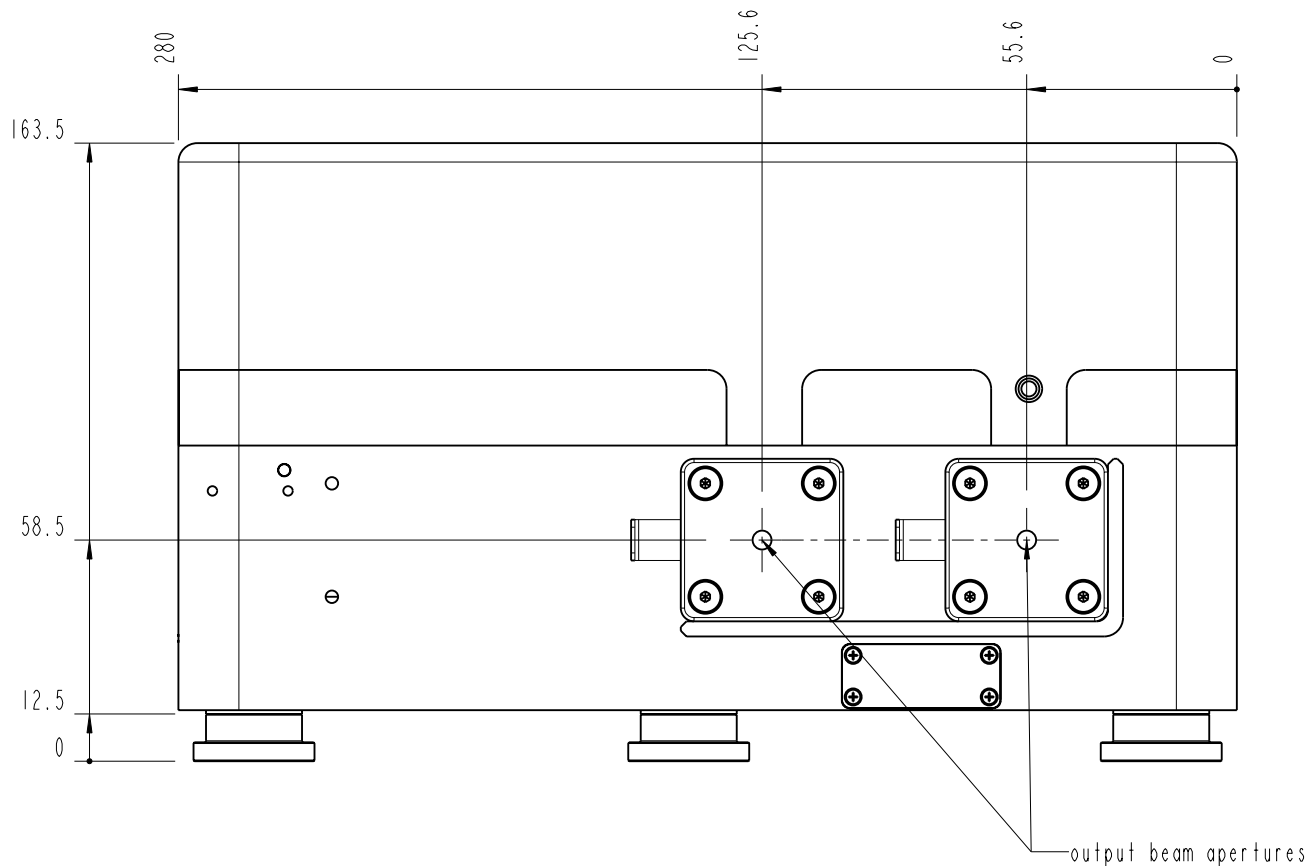

- FRONT -

		Lochamer Schlag 19 D-82166 Graefelfing www.toptica.com Phone: +49(0)189 85837-0 Fax: +49(0)189 85837-200		title: Femto Fiber pro			
		page: 4 von 7	scale: 1:2	DIN 6-1 dimensions are in mm	dimensions without tolerance indication: DIN ISO 2768 mH		
The information contained in this drawing is the sole property of TOPTICA Photonics AG. Any reproduction in part or as a whole without the written permission of TOPTICA Photonics AG is prohibited.