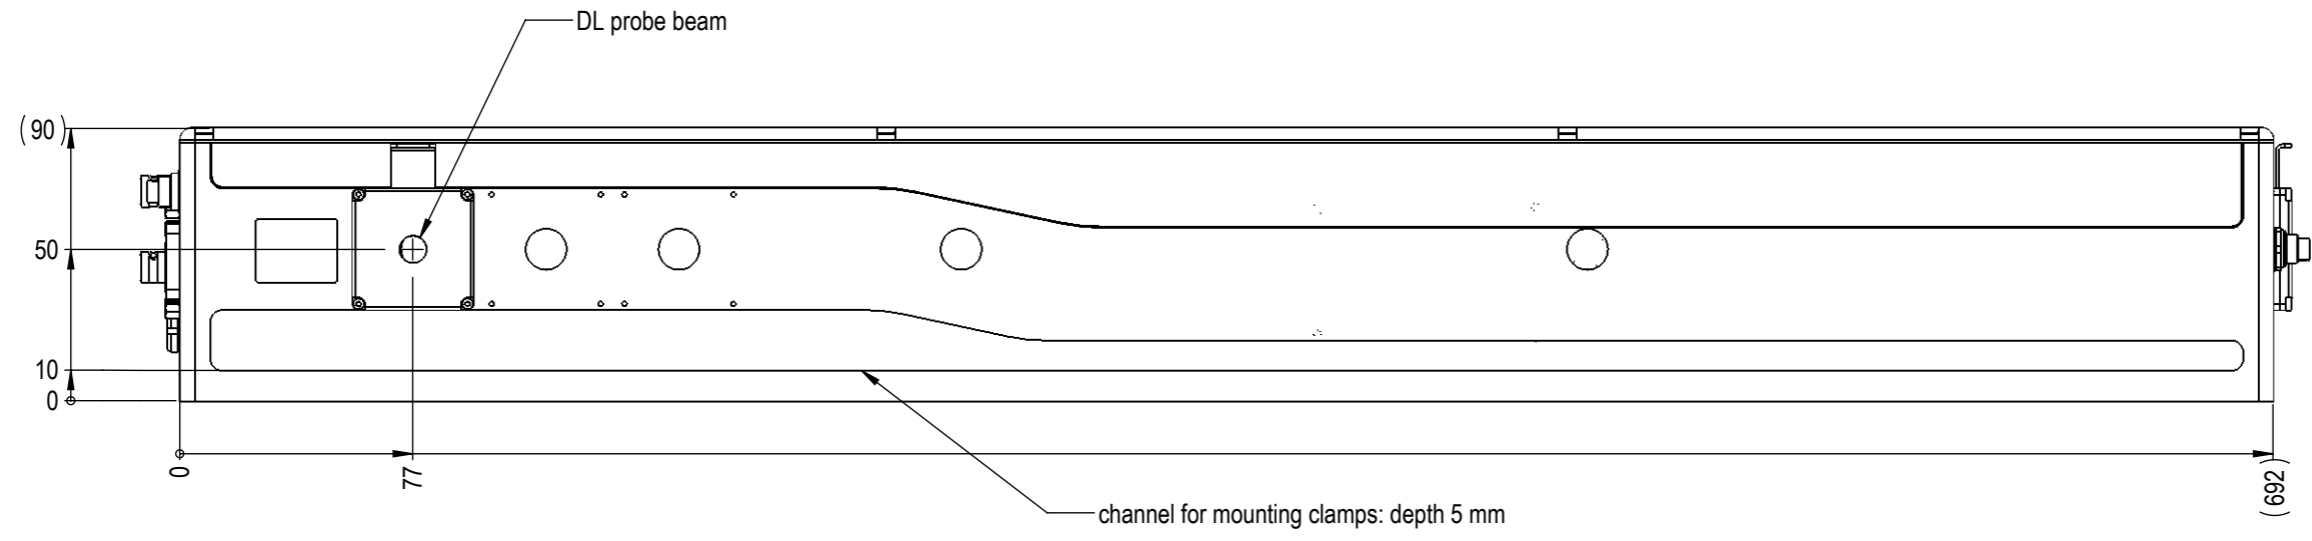

NOTE: This document is property of the company TOPTICA Photonics AG. All copyrights, trademarks, patents and other rights in connection herewith are expressly reserved to the company TOPTICA Photonics AG and no license is created hereby.

  Lochhamer Schlag 19 82166 Gräfelfing Tel.: 089-85837-0 Fax.: 089-85837-200	title		scale
	TA-FHG pro		1:2.5
dimensions are in mm	general tolerance	projection	sheet
view BACK	DIN ISO 2768 - fH		6/8
		date	
		23.03.2016