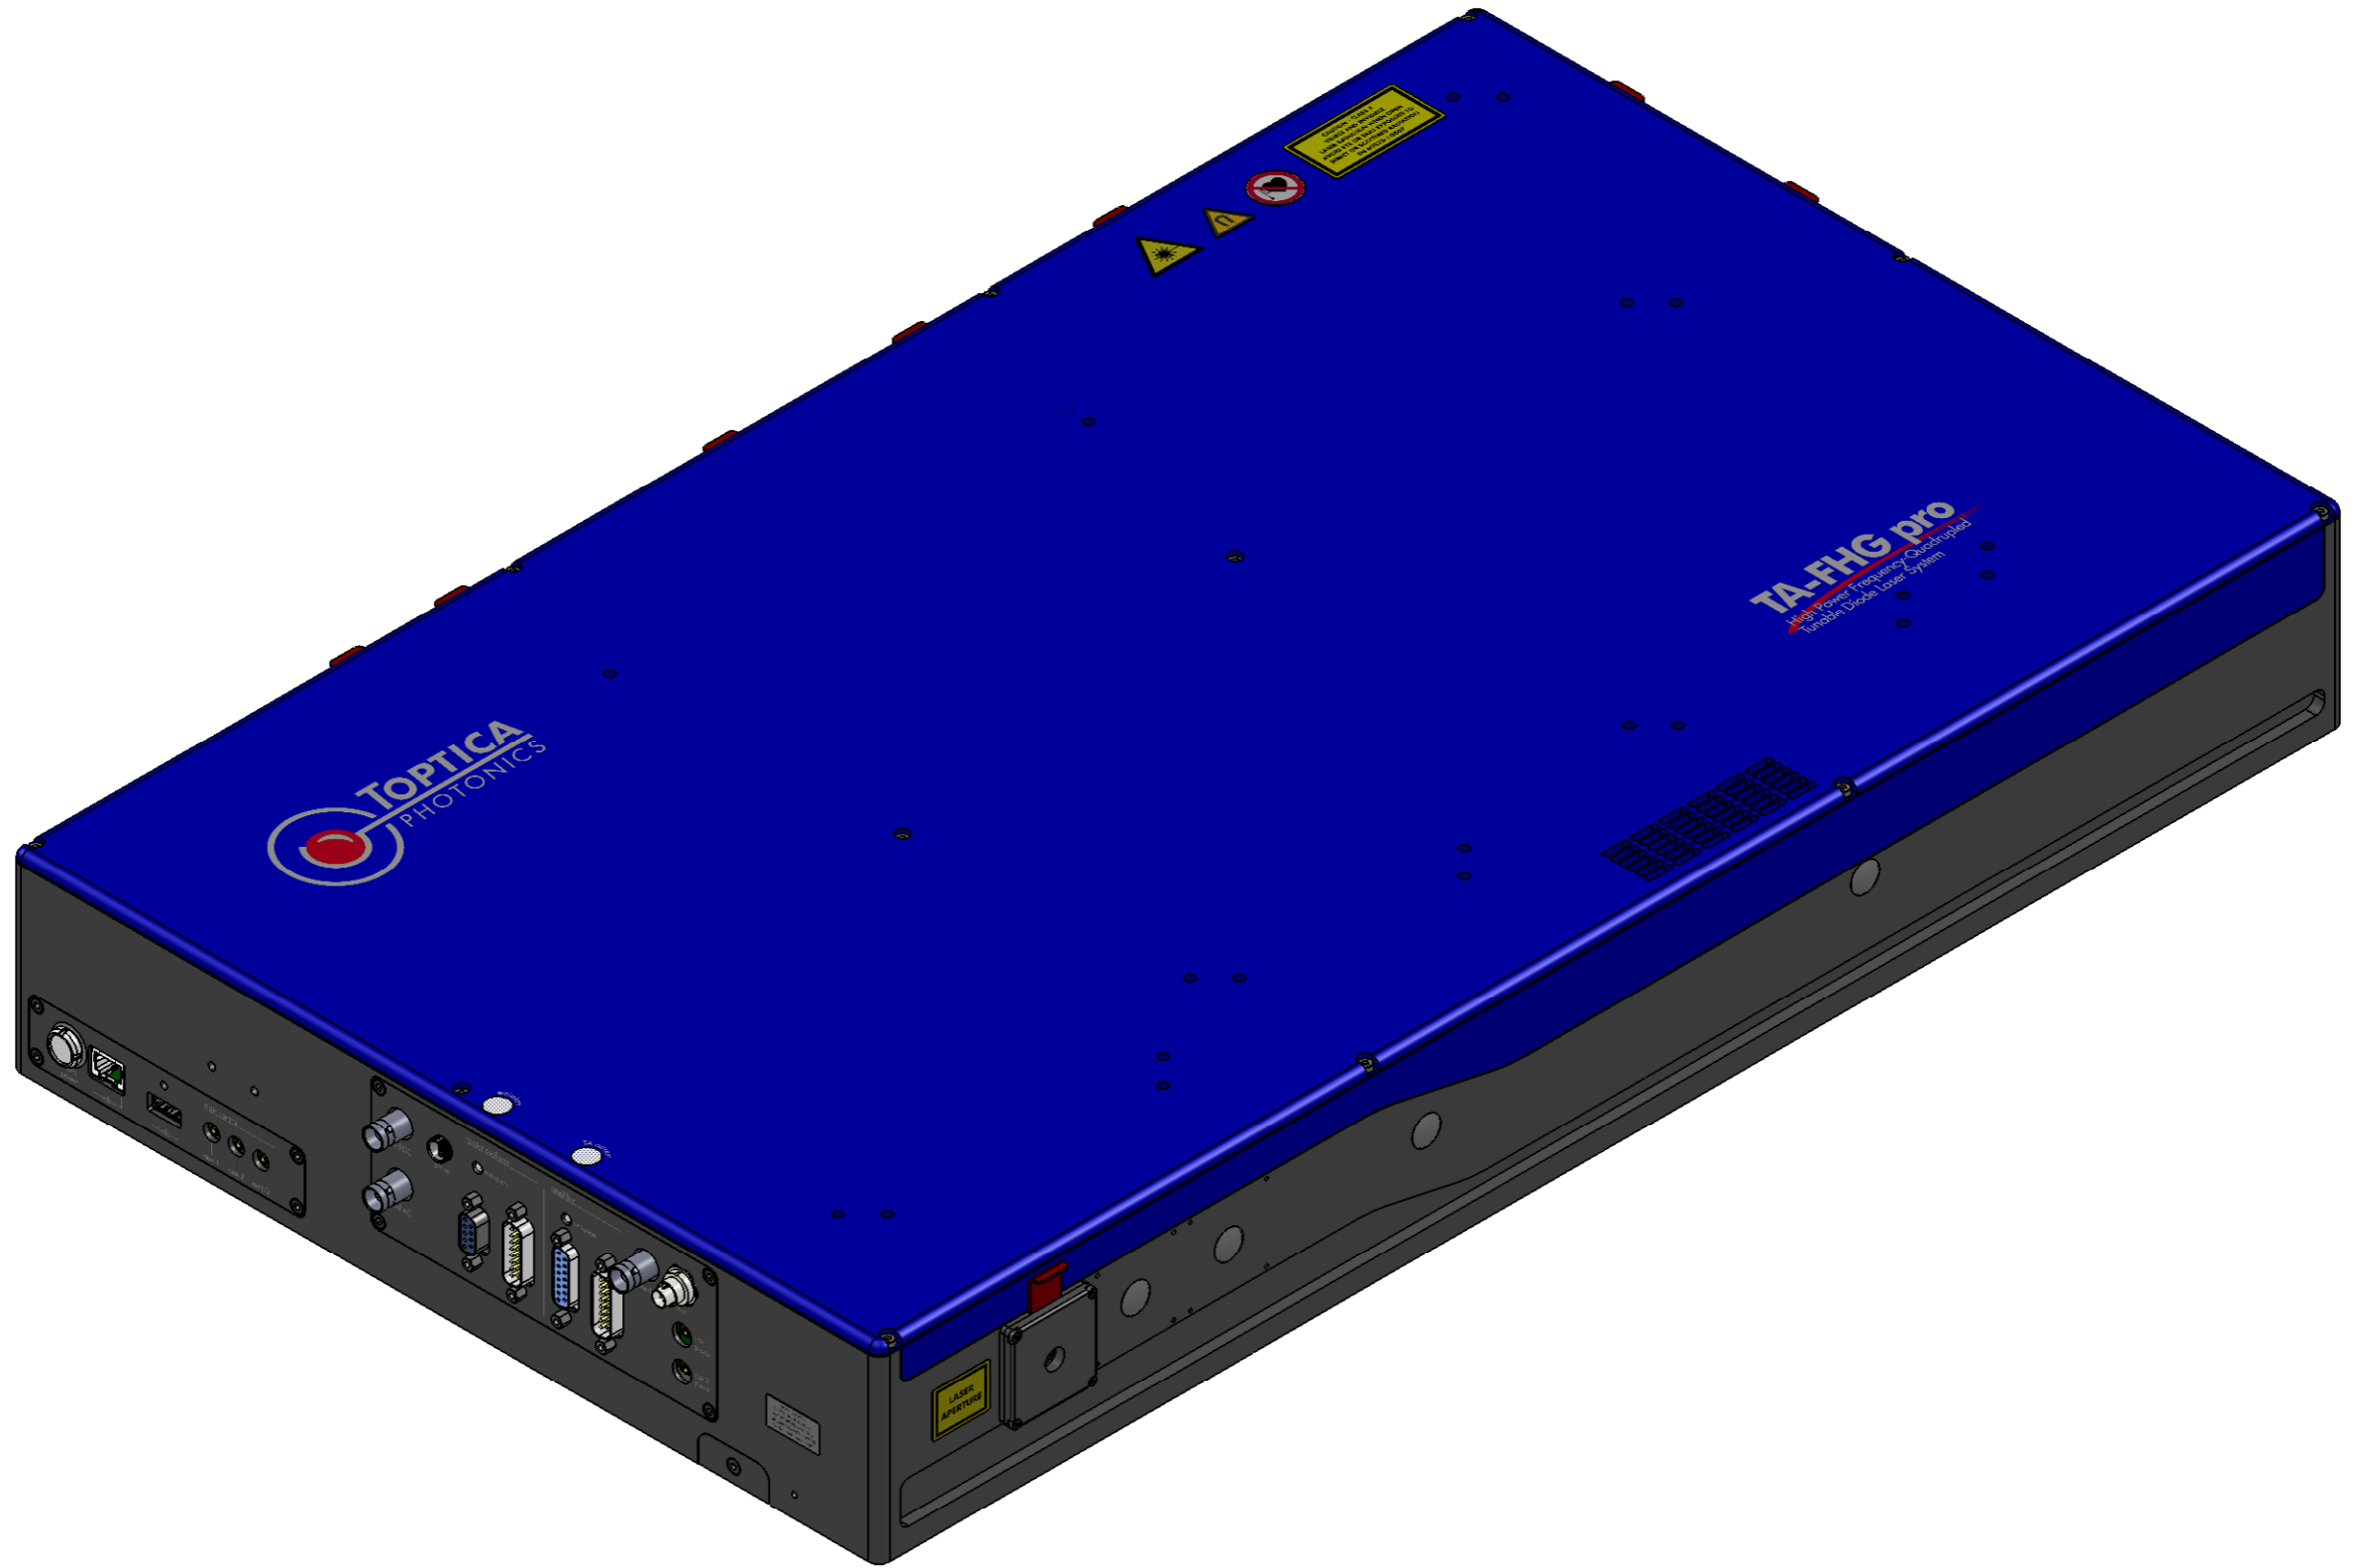

NOTE: This document is property of the company TOPTICA Photonics AG. All copyrights, trademarks, patents and other rights in connection herewith are expressly reserved to the company TOPTICA Photonics AG and no license is created hereby.

  Lochhamer Schlag 19 82166 Gräfelfing Tel.: 089-85837-0 Fax.: 089-85837-200	title	scale
	TA-FHG pro	1:2.5
dimensions are in mm	general tolerance	projection
view ISO 2	DIN ISO 2768 - fH	
	date	sheet
	23.03.2016	2/8