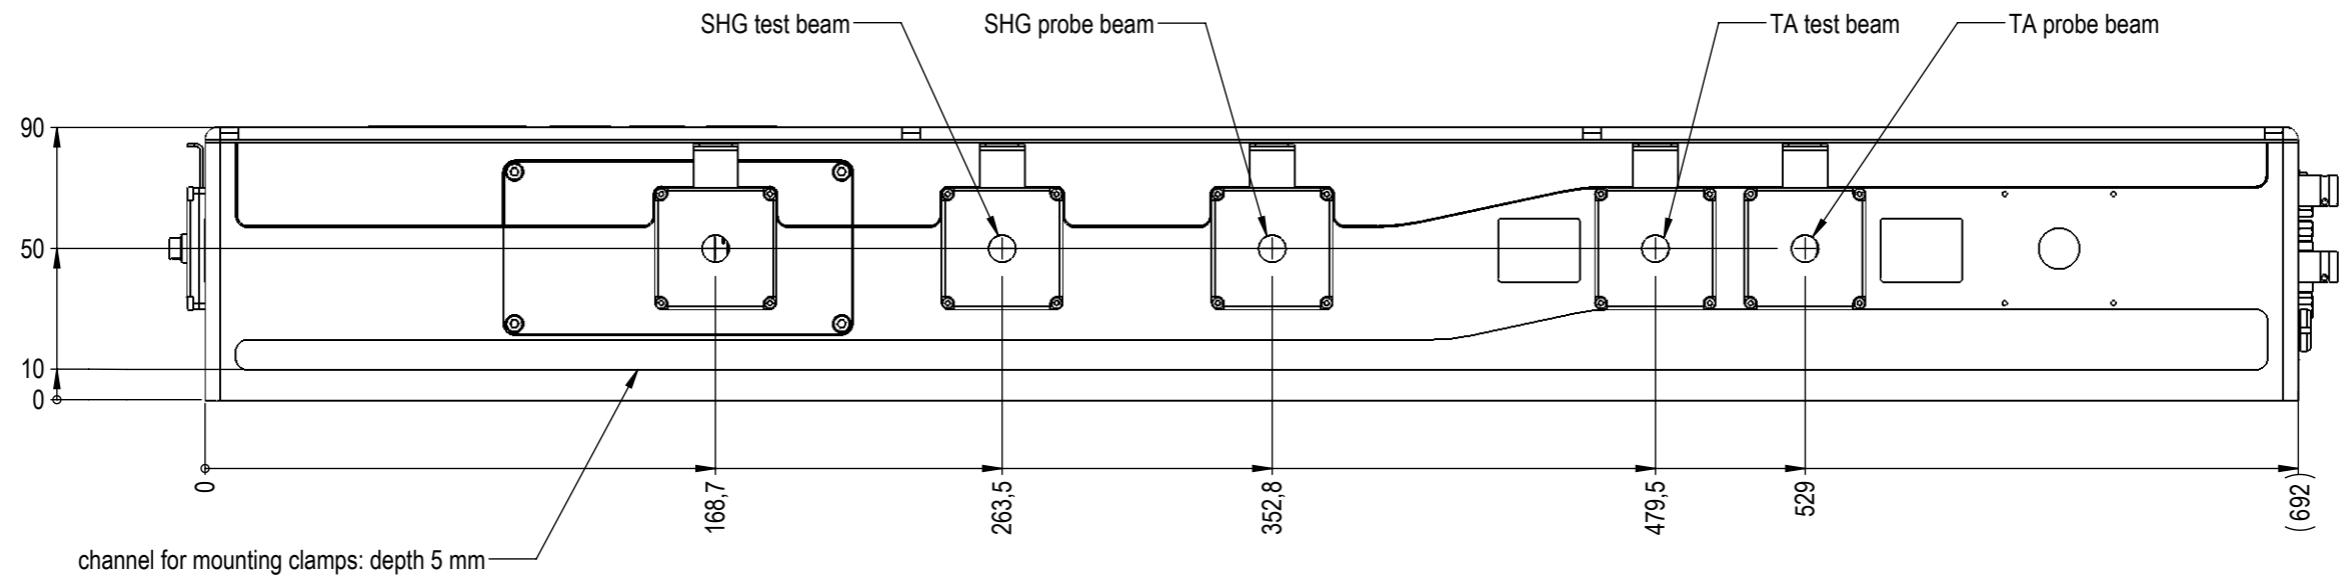

NOTE: This document is property of the company TOPTICA Photonics AG. All copyrights, trademarks, patents and other rights in connection herewith are expressly reserved to the company TOPTICA Photonics AG and no license is created hereby.

  Lochhamer Schlag 19 82166 Grafelfing Tel.: 089-85837-0 Fax.: 089-85837-200	title		scale
	TA-FHG pro		1:2,5
dimensions are in mm	general tolerance	projection	sheet
view FRONT	DIN ISO 2768 - fH		5/8
		date	
		23.03.2016