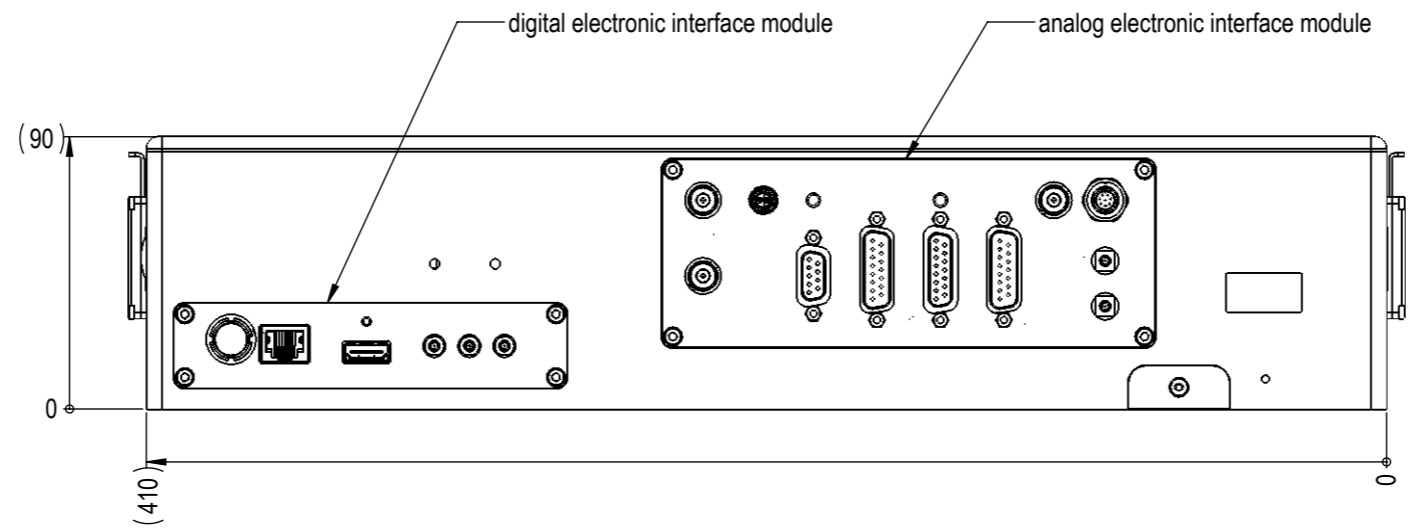

NOTE: This document is property of the company TOPTICA Photonics AG. All copyrights, trademarks, patents and other rights in connection herewith are expressly reserved to the company TOPTICA Photonics AG and no license is created hereby.

  Lochhamer Schlag 19 82166 Gräfelfing Tel.: 089-85837-0 Fax.: 089-85837-200	title	scale
	TA-FHG pro	1:2.5
dimensions are in mm	general tolerance	projection
view RIGHT	DIN ISO 2768 - fH	
	date	sheet
	23.03.2016	7/8