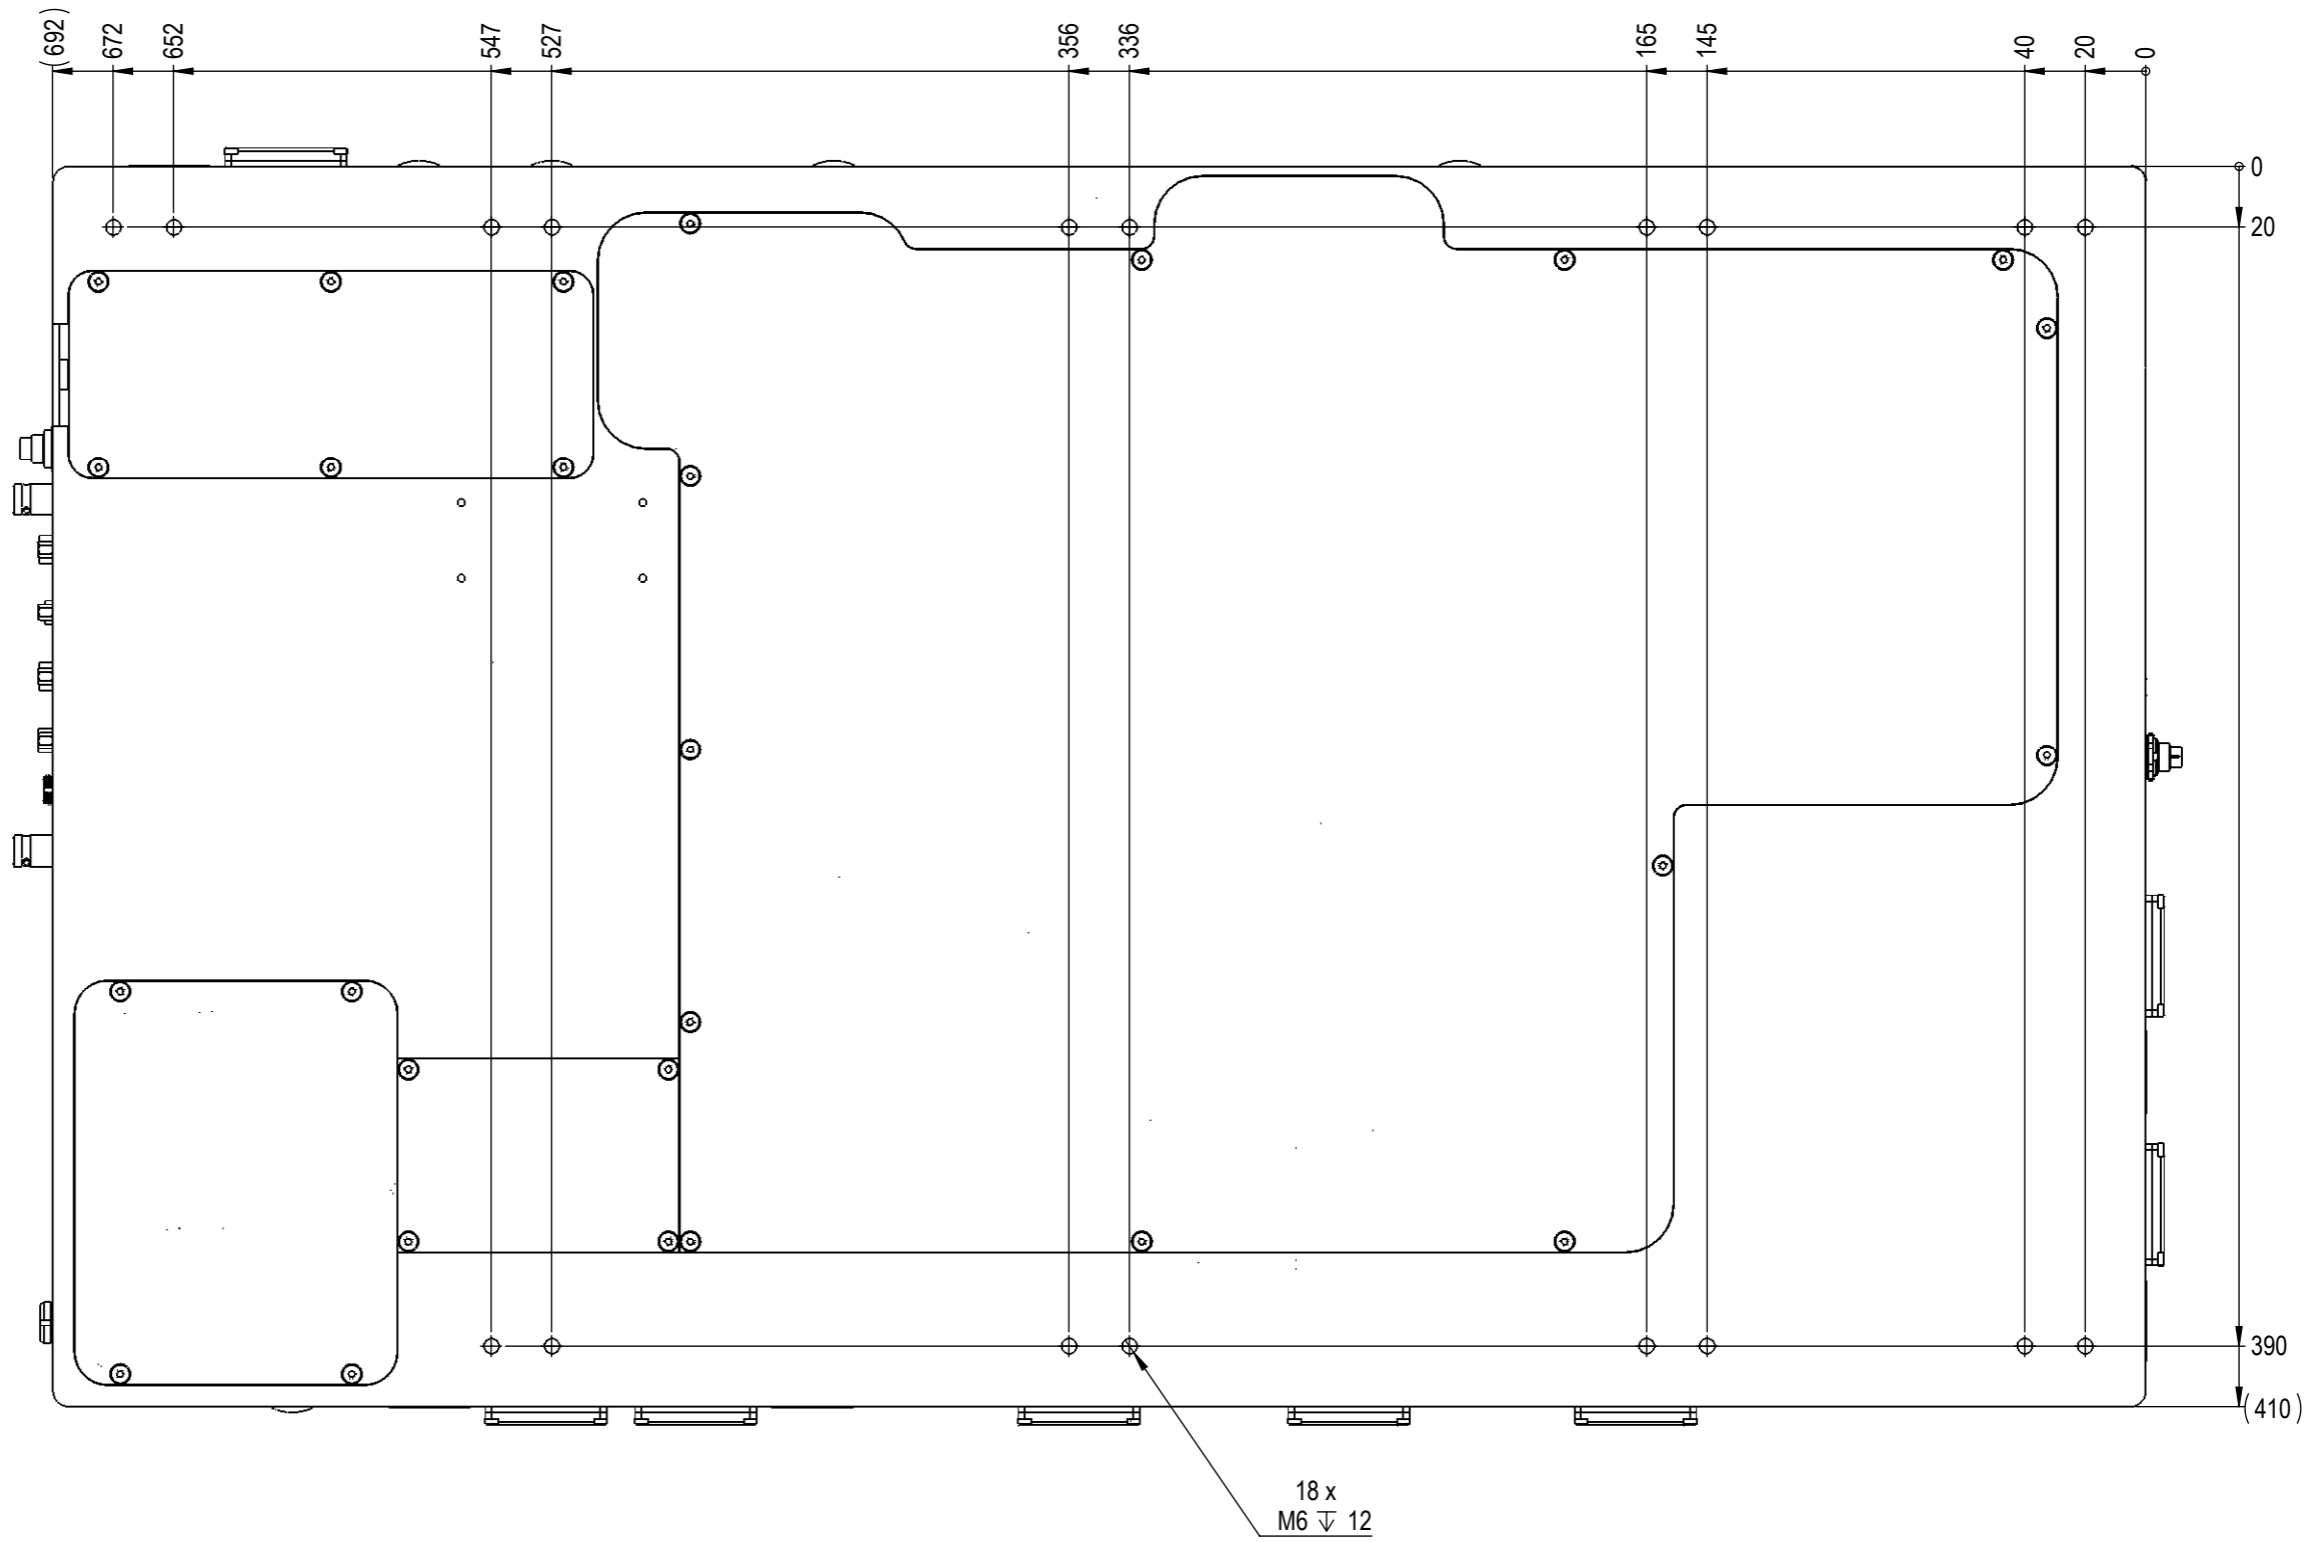

NOTE: This document is property of the company TOPTICA Photonics AG. All copyrights, trademarks, patents and other rights in connection herewith are expressly reserved to the company TOPTICA Photonics AG and no license is created hereby.

  Lochhamer Schlag 19 82166 Gräfelfing Tel.: 089-85837-0 Fax.: 089-85837-200	title	scale
	TA-FHG pro	1:2.5
dimensions are in mm	general tolerance	projection
view BOTTOM	DIN ISO 2768 - fH	
	date	sheet
	23.03.2016	4/8