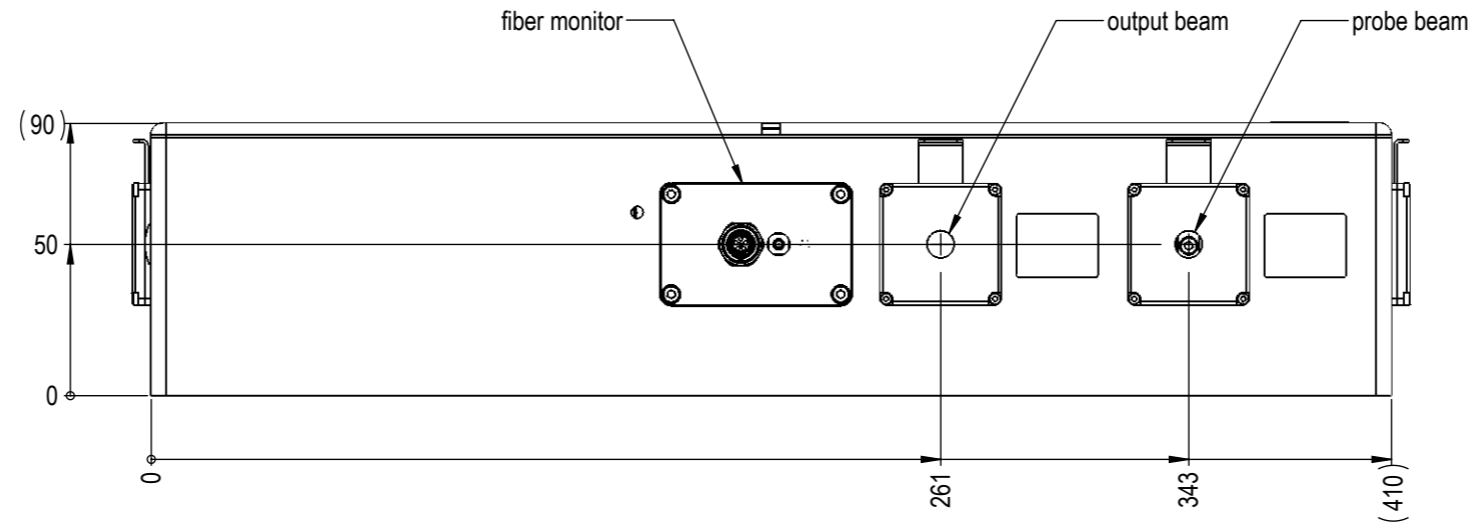

NOTE: This document is property of the company TOPTICA Photonics AG. All copyrights, trademarks, patents and other rights in connection herewith are expressly reserved to the company TOPTICA Photonics AG and no license is created hereby.

  Lochhamer Schlag 19 82166 Grafelfing Tel.: 089-85837-0 Fax.: 089-85837-200	title	scale
	TA-FHG pro	1:2.5
dimensions are in mm	general tolerance	projection
view LEFT	DIN ISO 2768 - fH	
	date	sheet
	23.03.2016	8/8