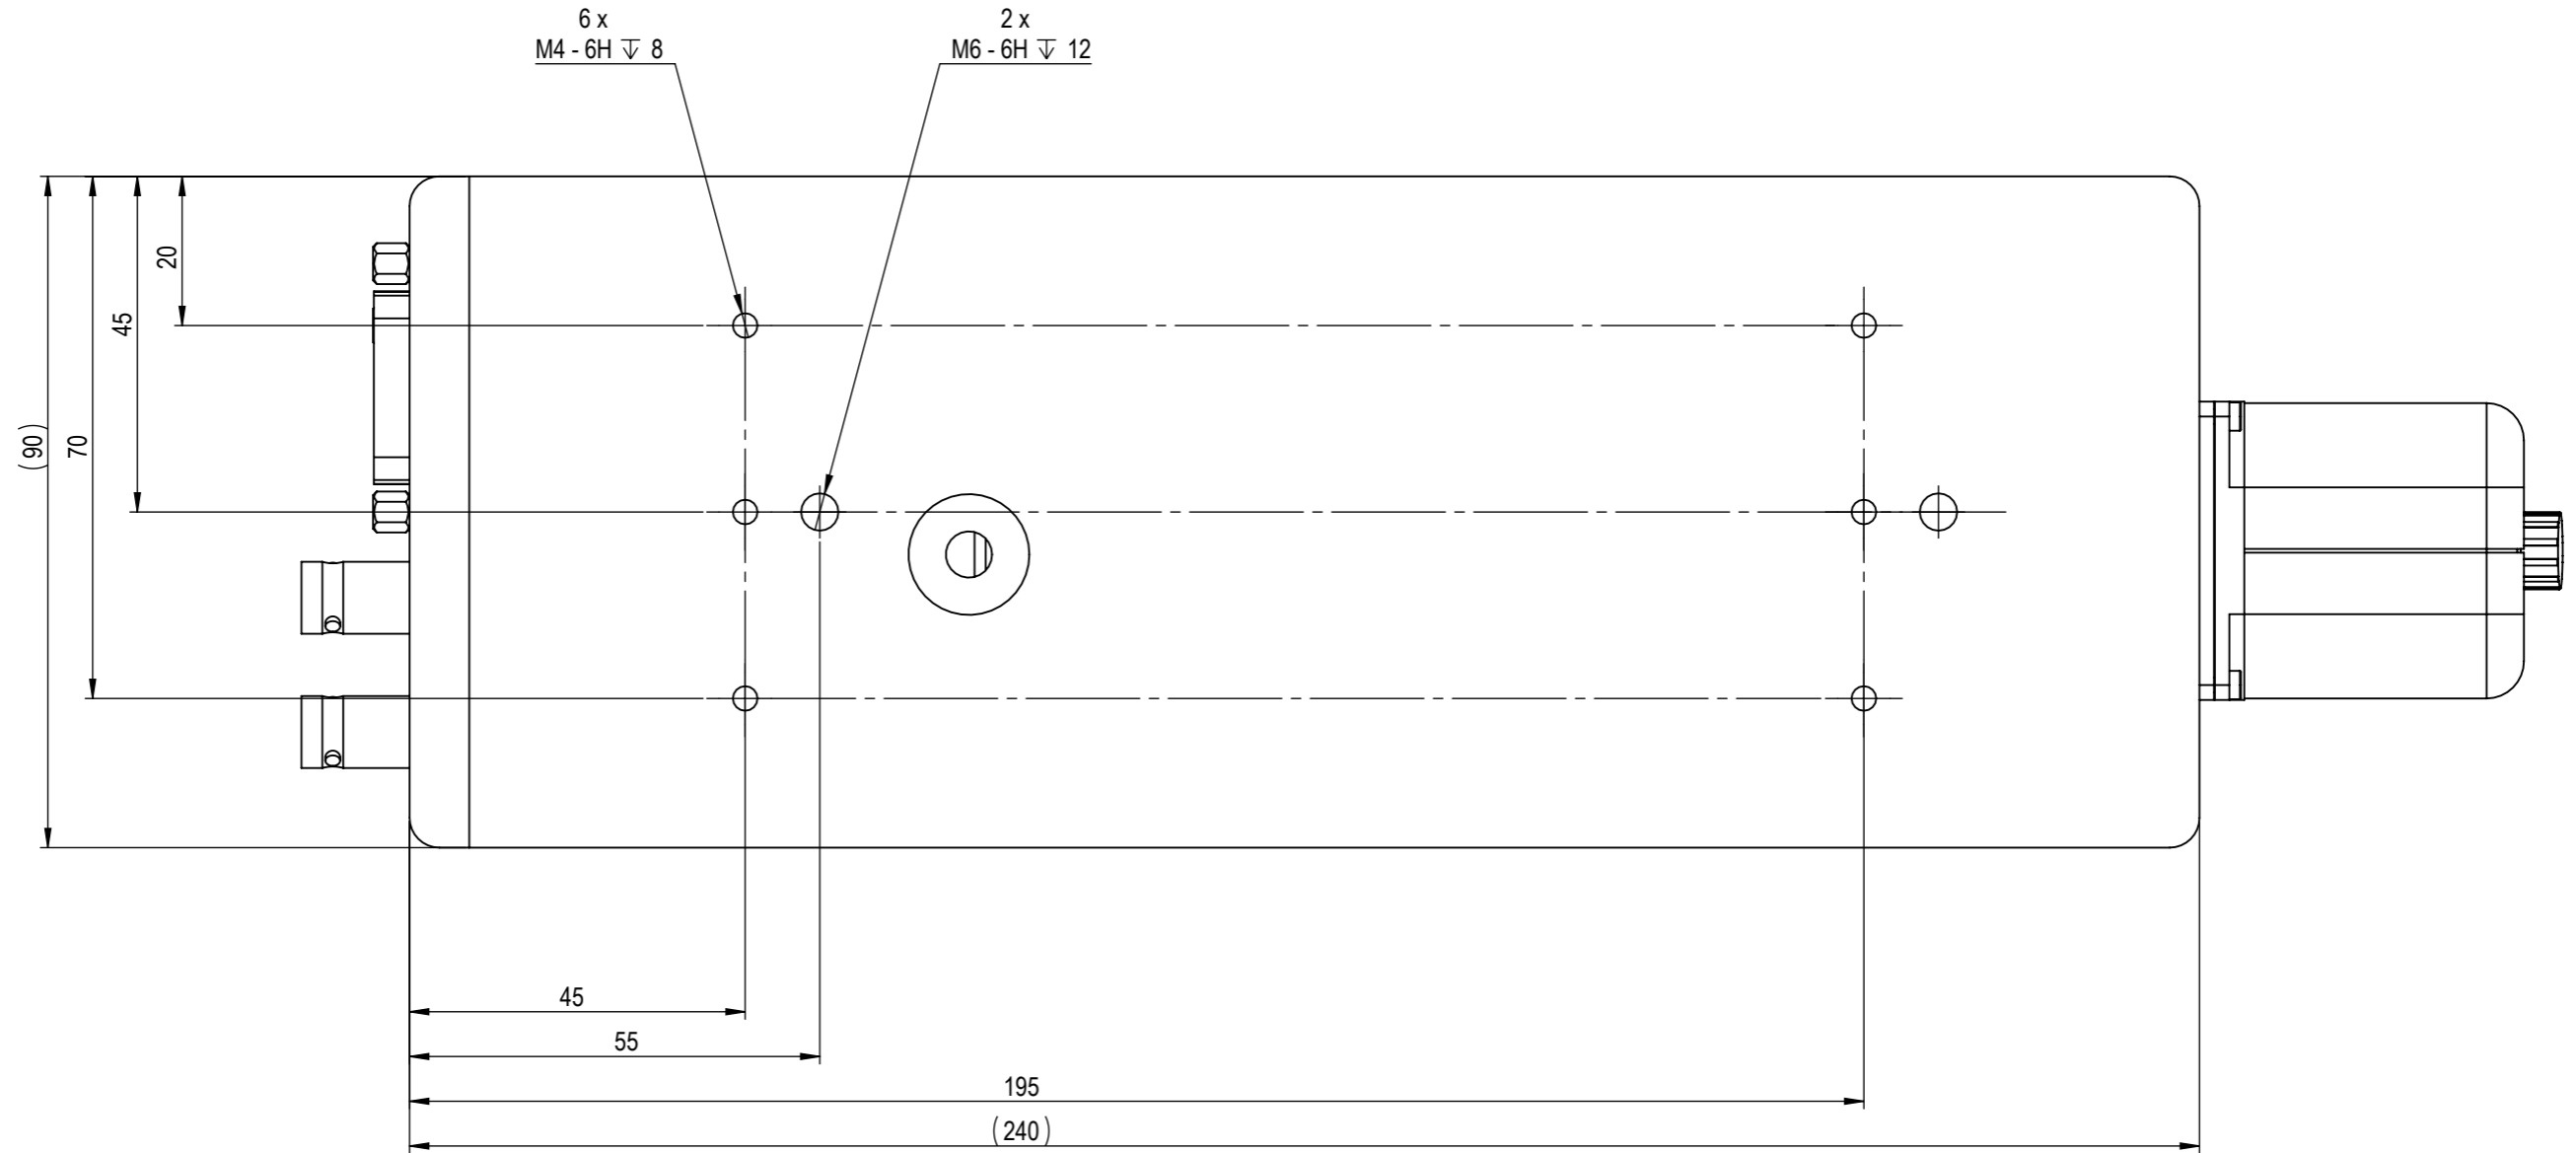

NOTE: This document is property of the company TOPTICA Photonics AG. All copyrights, trademarks, patents and other rights in connection herewith are expressly reserved to the company TOPTICA Photonics AG and no license is created hereby.

  TOPTICA Photonics AG Tel.: 089-85837-0 Lochhamer Schlag 19 Fax: 089-85837-200 82166 Grafelfing Web: www.toptica.com	title	scale
	DFB pro L with FiberDock	1:1
dimensions are in mm	general tolerance	projection
view BOTTOM	DIN ISO 2768 - fH	
	date	sheet
	10.04.2024	3/7