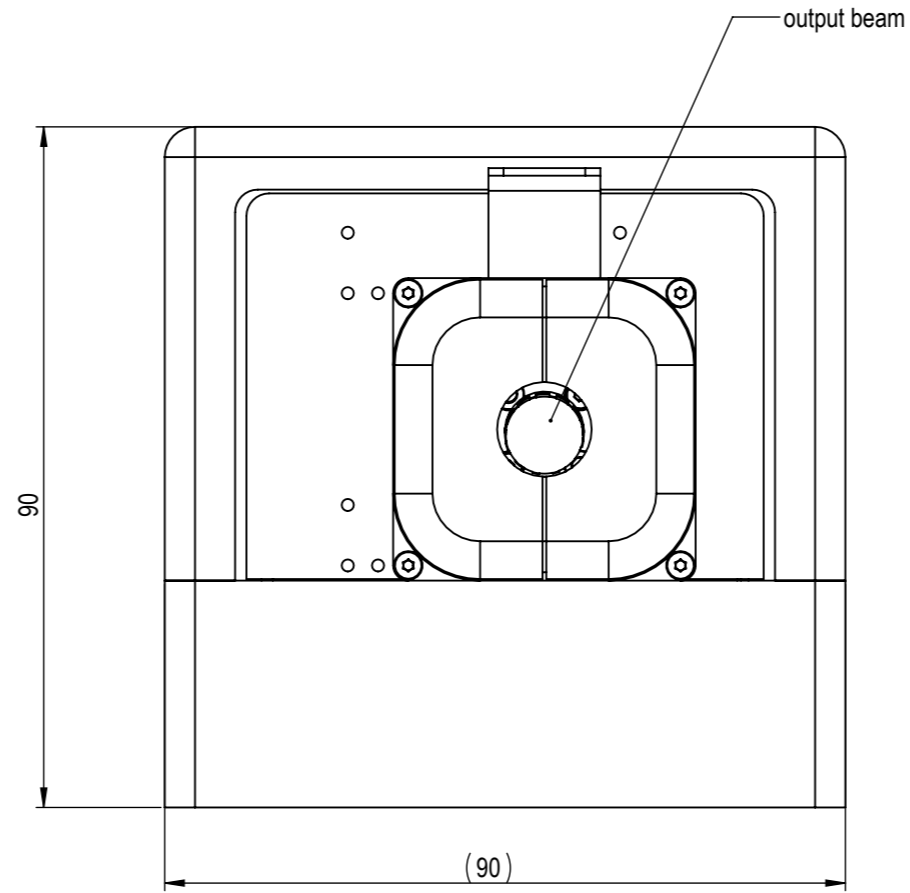

NOTE: This document is property of the company TOPTICA Photonics AG. All copyrights, trademarks, patents and other rights in connection herewith are expressly reserved to the company TOPTICA Photonics AG and no license is created hereby.

  TOPTICA Photonics AG Tel.: 089-85837-0 Lochhamer Schlag 19 Fax: 089-85837-200 82166 Grafelfing Web: www.toptica.com	title		scale
	DFB pro L with FiberDock		1:1
dimensions are in mm	general tolerance	projection	sheet
view FRONT	DIN ISO 2768 - fH	10.04.2024	4/7