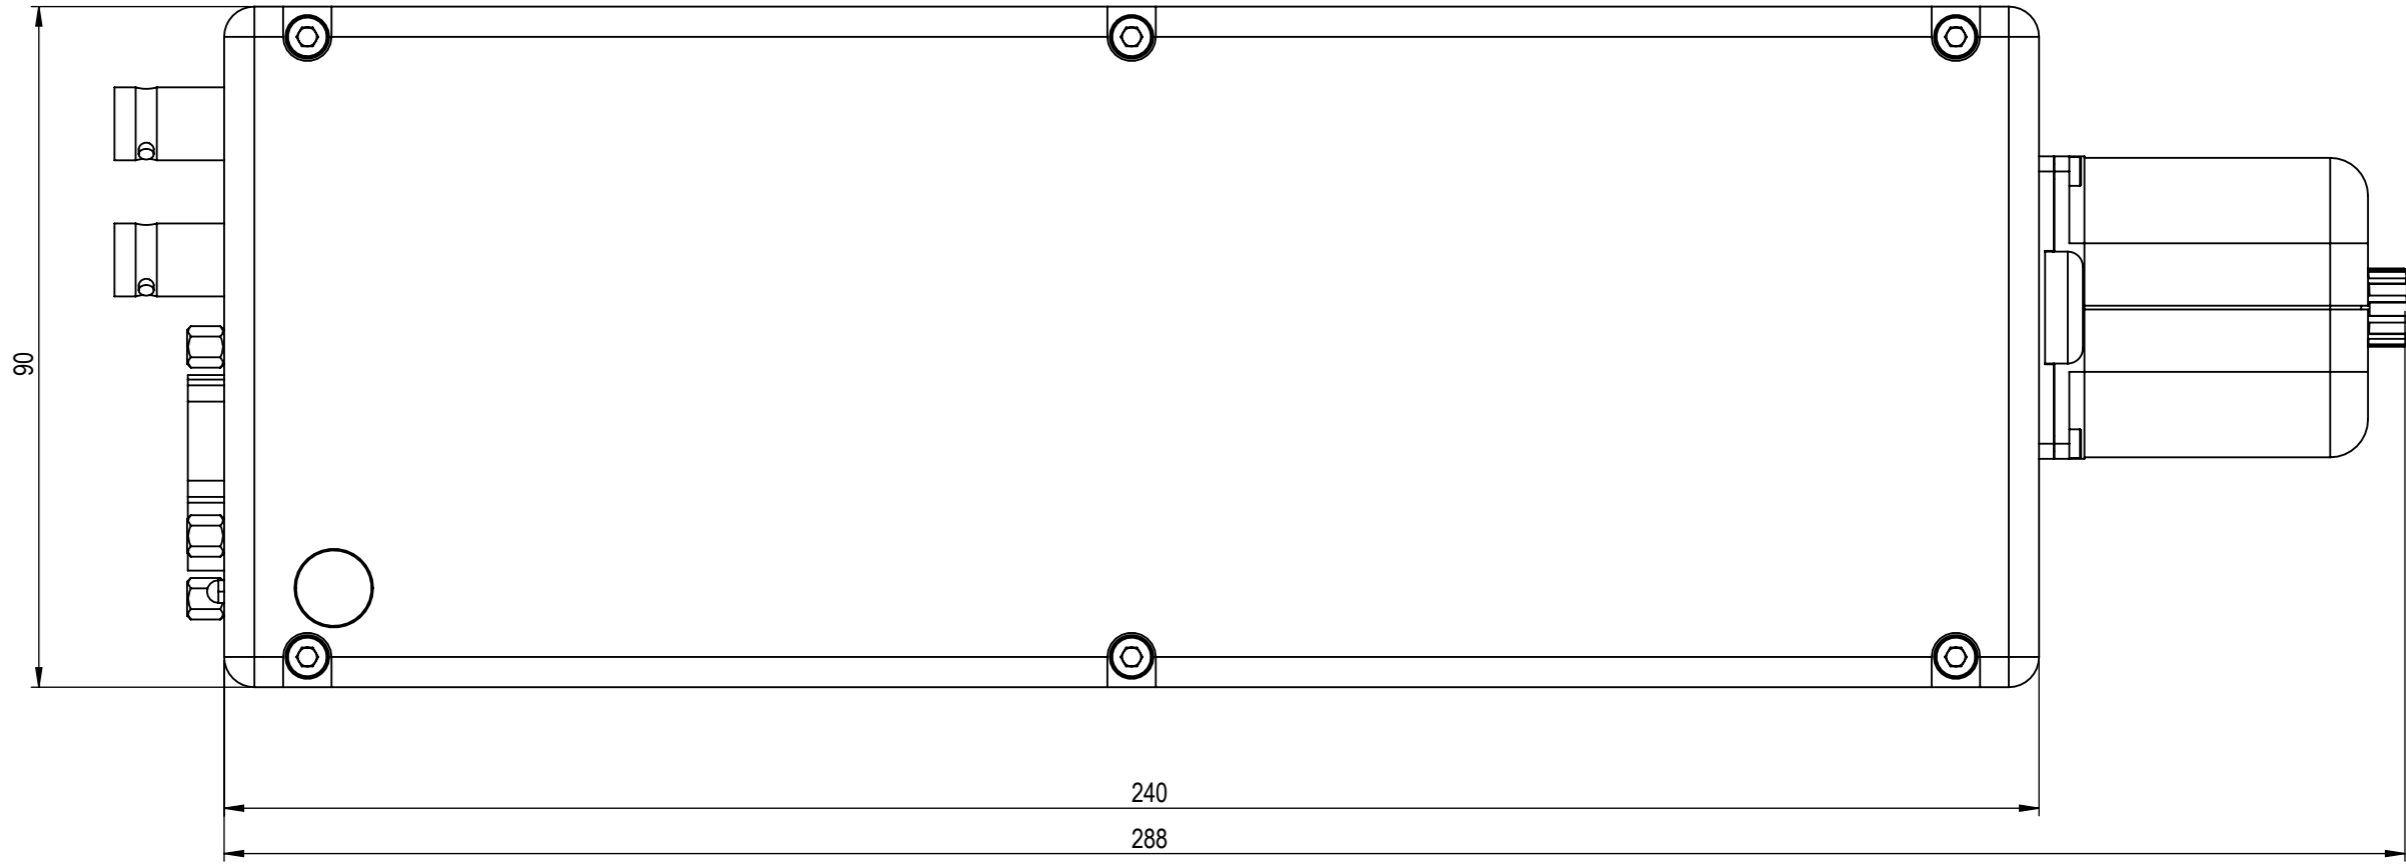

NOTE: This document is property of the company TOPTICA Photonics AG. All copyrights, trademarks, patents and other rights in connection herewith are expressly reserved to the company TOPTICA Photonics AG and no license is created hereby.

  TOPTICA Photonics AG Tel.: 089-85837-0 Lochhamer Schlag 19 Fax: 089-85837-200 82166 Grafelfing Web: www.toptica.com	title	scale
	DFB pro L with FiberDock	1:1
	format	A3
dimensions are in mm	general tolerance	projection
view TOP	DIN ISO 2768 - fH	
	date	sheet
	10.04.2024	2/7