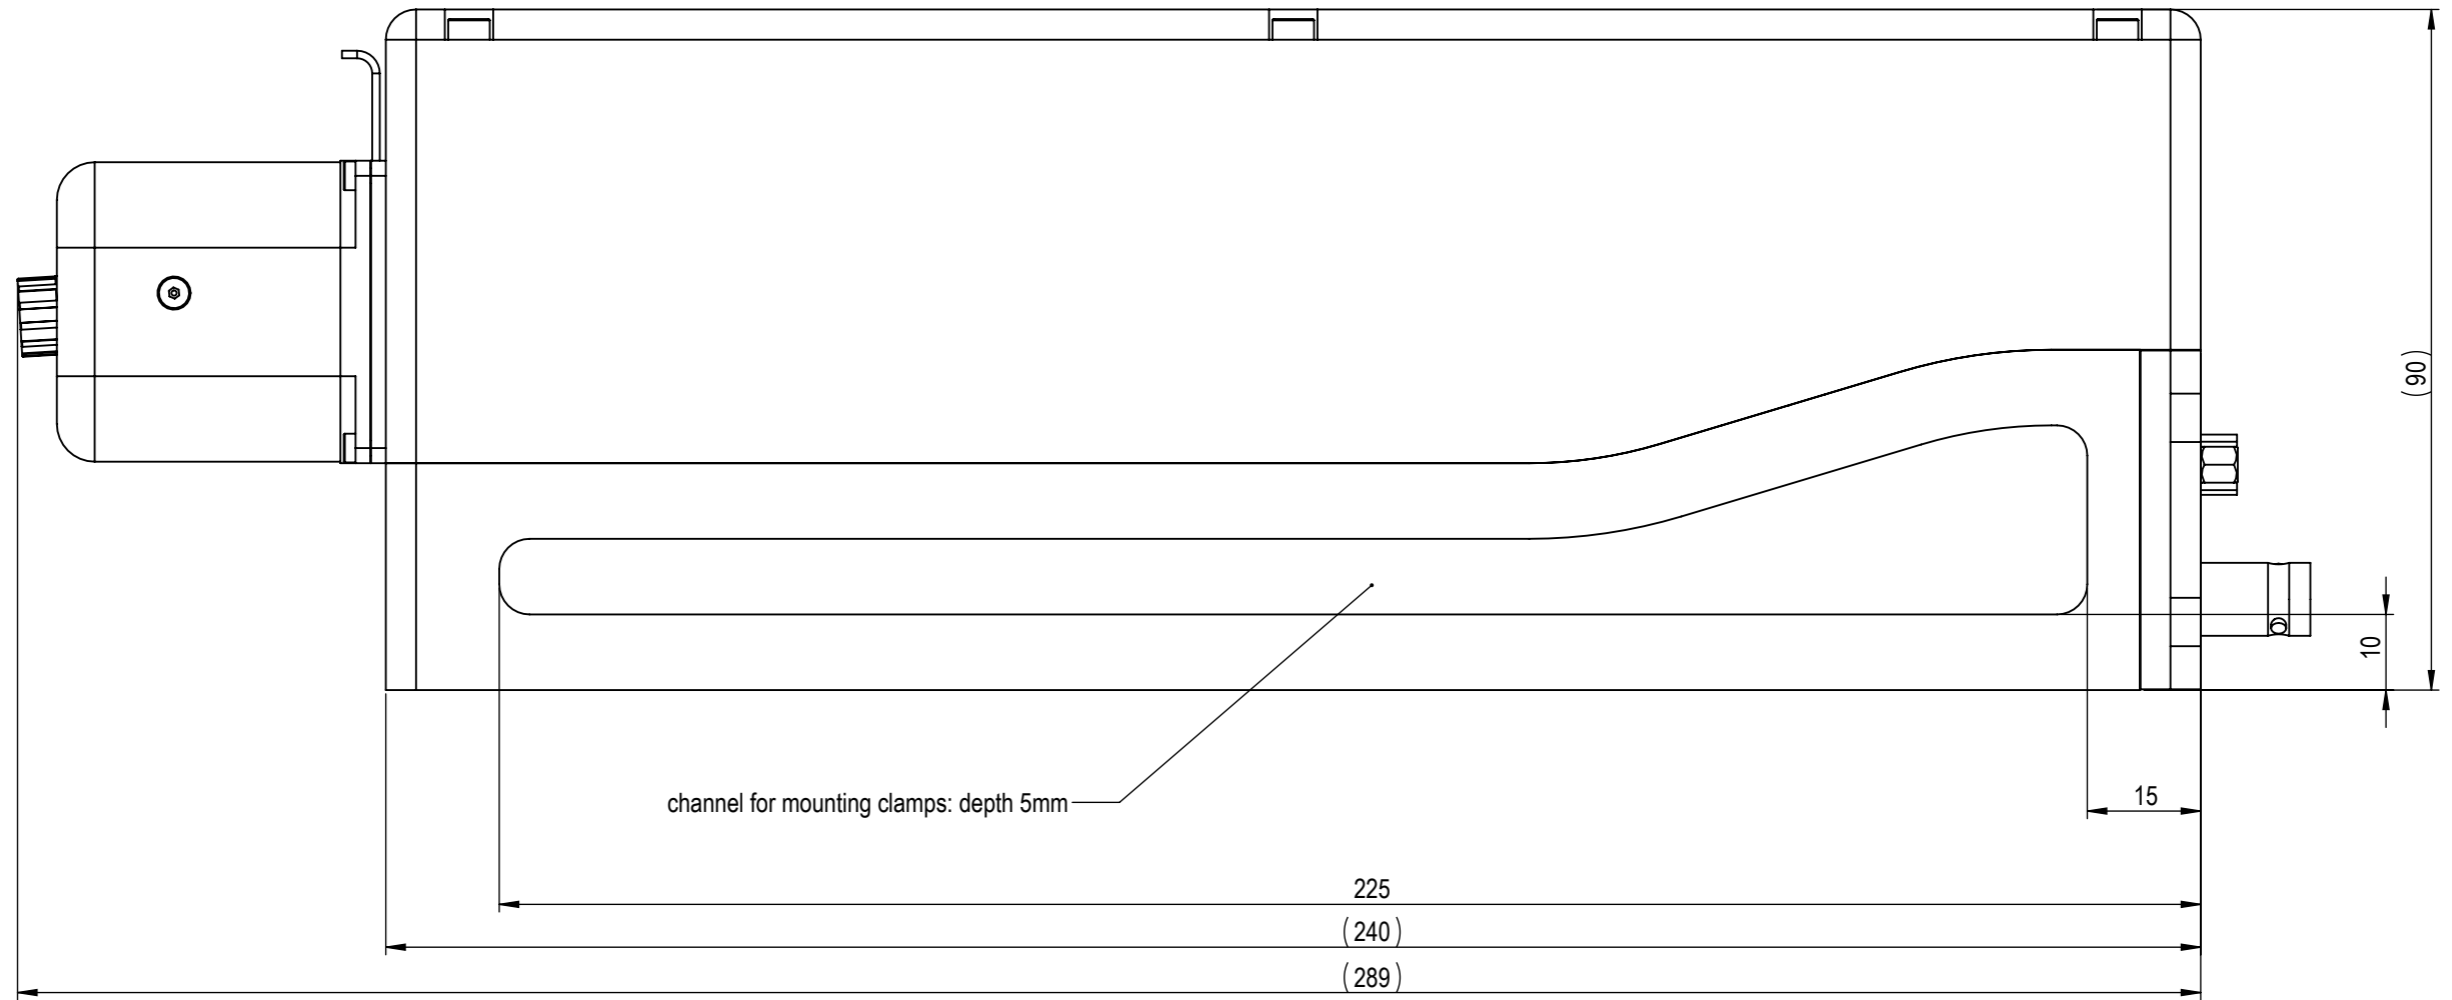

NOTE: This document is property of the company TOPTICA Photonics AG. All copyrights, trademarks, patents and other rights in connection herewith are expressly reserved to the company TOPTICA Photonics AG and no license is created hereby.

	title		scale
	DFB pro L with FiberDock		1:1
TOPTICA Photonics AG Tel.: 089-85837-0 Lochhamer Schlag 19 Fax: 089-85837-200 82166 Grafelfing Web: www.toptica.com	general tolerance	projection	format
dimensions are in mm view LEFT	DIN ISO 2768 - fh		A3
		date	sheet
		10.04.2024	7/7