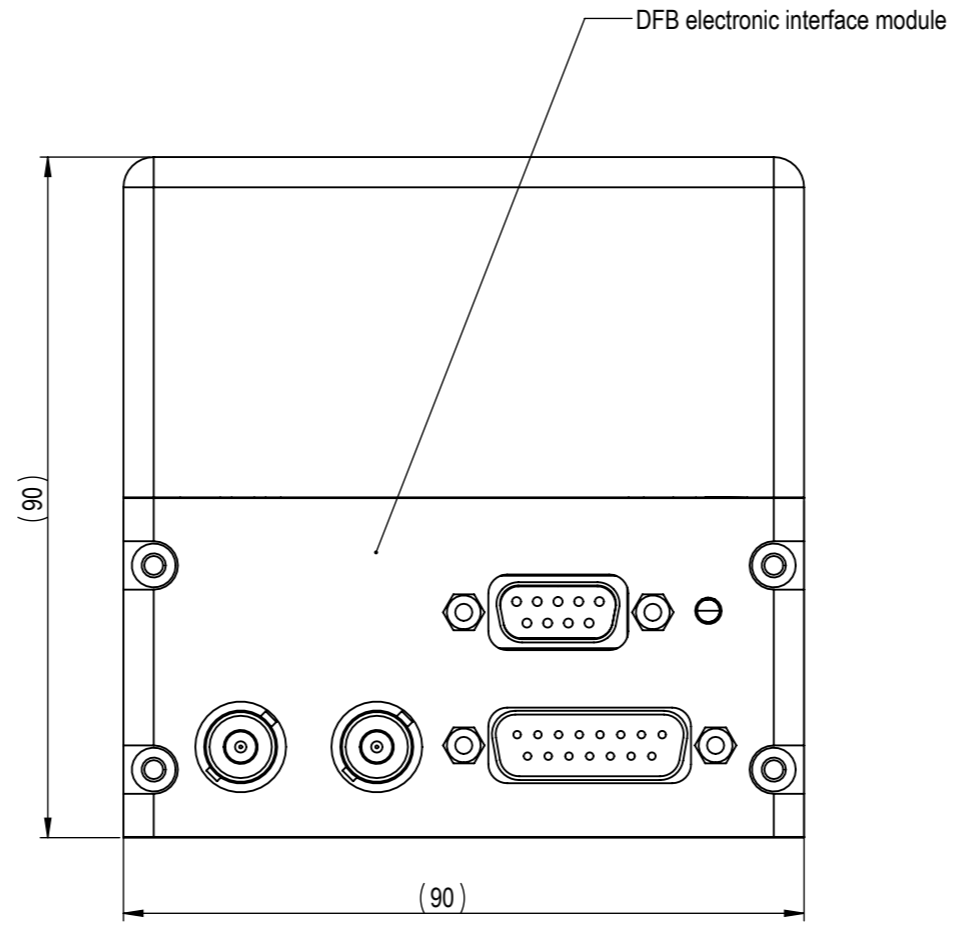

NOTE: This document is property of the company TOPTICA Photonics AG. All copyrights, trademarks, patents and other rights in connection herewith are expressly reserved to the company TOPTICA Photonics AG and no license is created hereby.

  TOPTICA Photonics AG Tel.: 089-85837-0 Lochhamer Schlag 19 Fax.: 089-85837-200 82166 Grafelfing Web: www.toptica.com	title	scale
	DFB pro L with FiberDock	1:1
	format	A3
dimensions are in mm	general tolerance	projection
view BACK	DIN ISO 2768 - fH	
	date	sheet
	10.04.2024	5/7