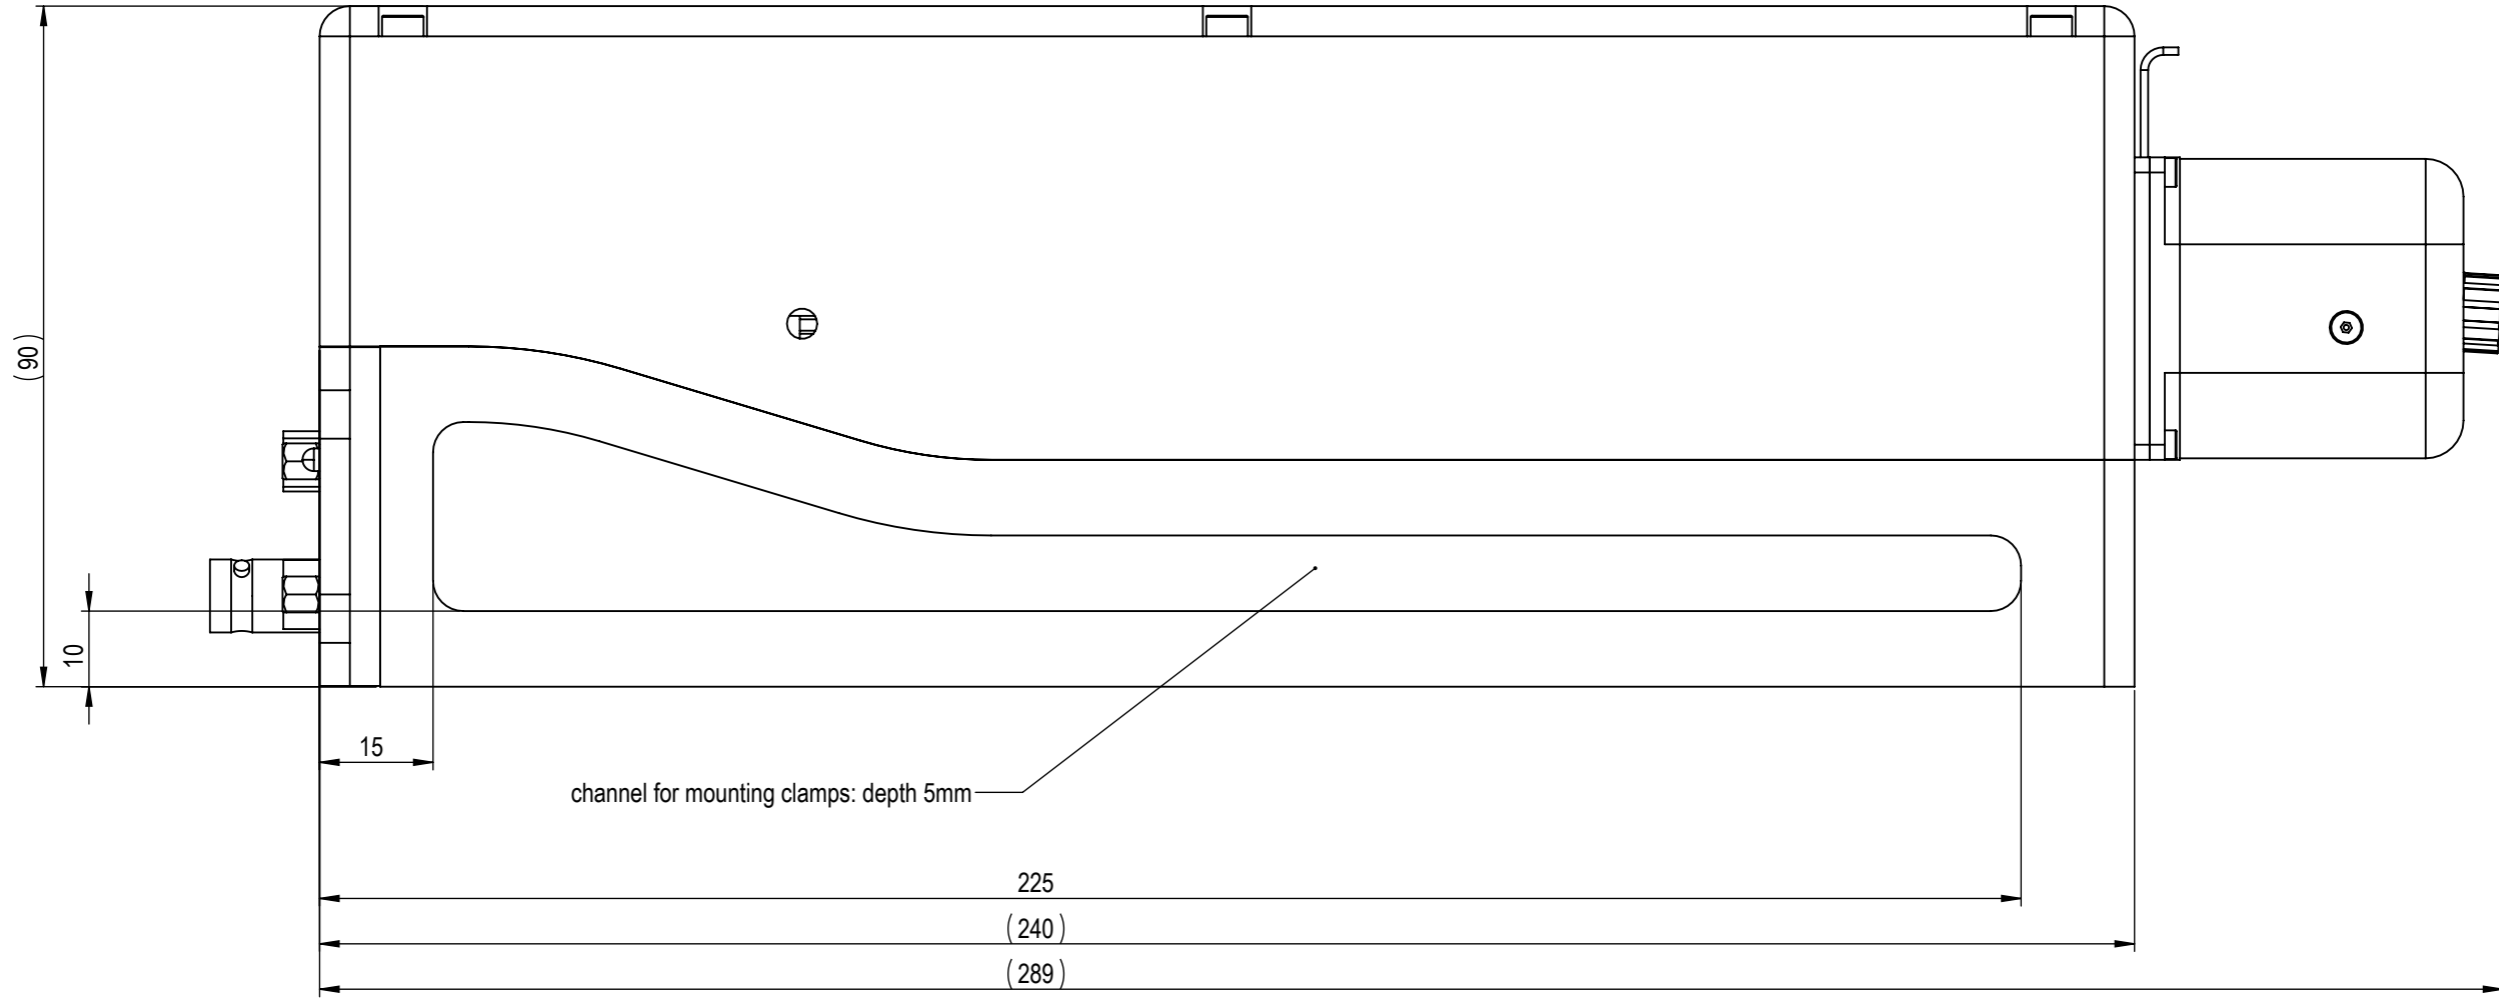

NOTE: This document is property of the company TOPTICA Photonics AG. All copyrights, trademarks, patents and other rights in connection herewith are expressly reserved to the company TOPTICA Photonics AG and no license is created hereby.

	title		scale
	DFB pro L with FiberDock		1:1
TOPTICA Photonics AG Tel.: 089-85837-0 Lochhamer Schlag 19 Fax: 089-85837-200 82166 Grafelfing Web: www.toptica.com	general tolerance	projection	format
dimensions are in mm view RIGHT	DIN ISO 2768 - fH		A3
	date		sheet
	10.04.2024		6/7