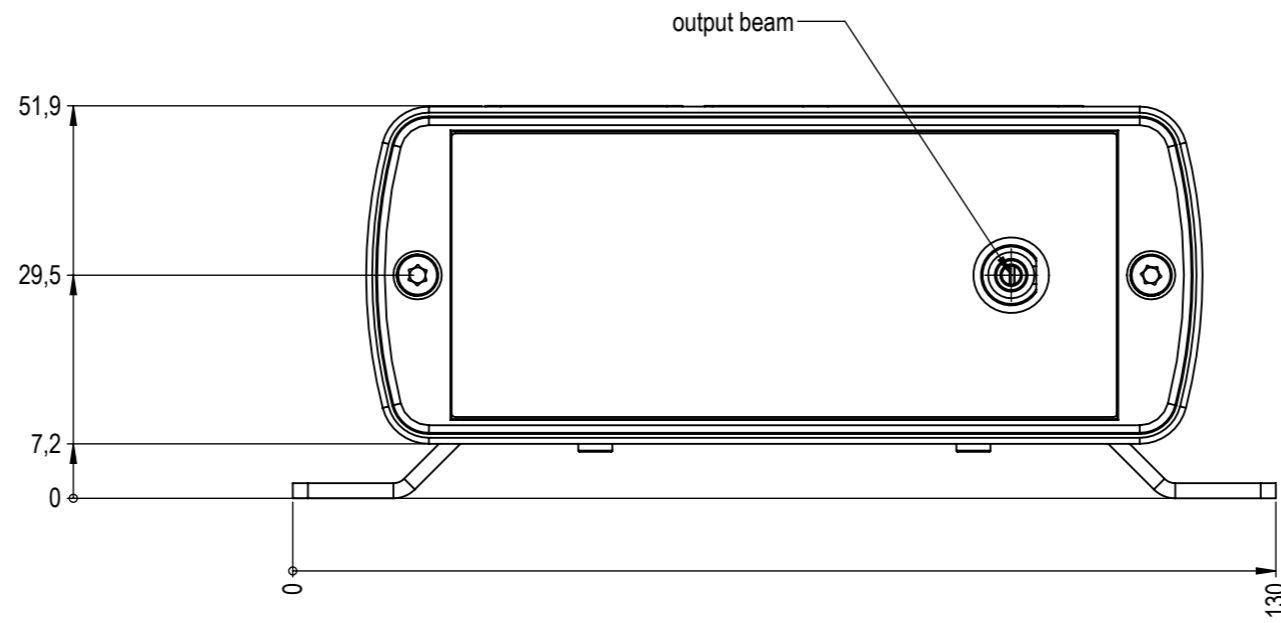

NOTE: This document is property of the company TOPTICA Photonics AG. All copyrights, trademarks, patents and other rights in connection herewith are expressly reserved to the company TOPTICA Photonics AG and no license is created hereby.

 TOPTICA Photonics AG Lochamer Schlag 19 82166 Grafelfing Tel.: 089-85837-0 Fax: 089-85837-200 Web: www.toptica.com	title	scale		
	DFB pro BFY	1:1		
dimensions are in mm	general tolerance	projection	date	sheet
view FRONT	DIN ISO 2768 - mK		21.03.24	4/7