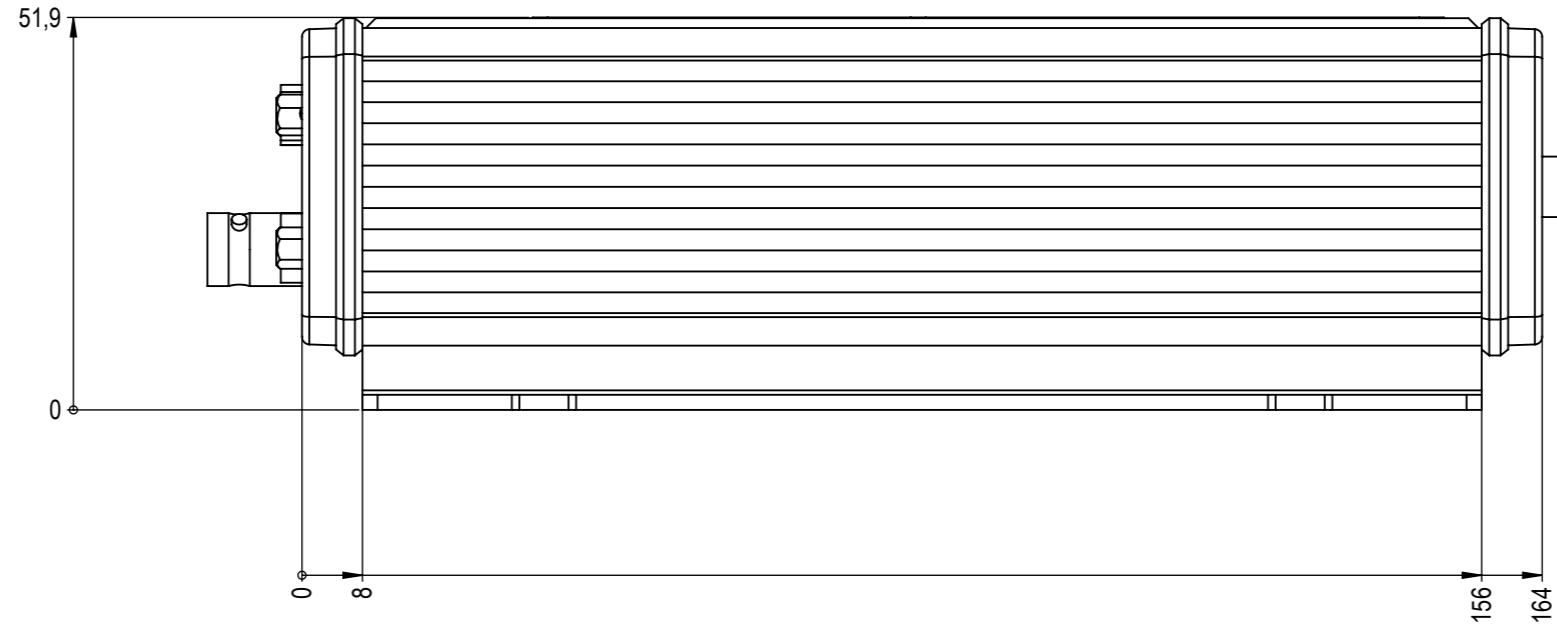

NOTE: This document is property of the company TOPTICA Photonics AG. All copyrights, trademarks, patents and other rights in connection herewith are expressly reserved to the company TOPTICA Photonics AG and no license is created hereby.

  TOPTICA Photonics AG Tel.: 089-85837-0 Lochhamer Schlag 19 Fax.: 089-85837-200 82166 Grafelfing Web: www.toptica.com	title	scale
	DFB pro BFY	1:1
dimensions are in mm	general tolerance	projection
view Right	DIN ISO 2768 - mK	
	date	sheet
	21.03.24	6/7