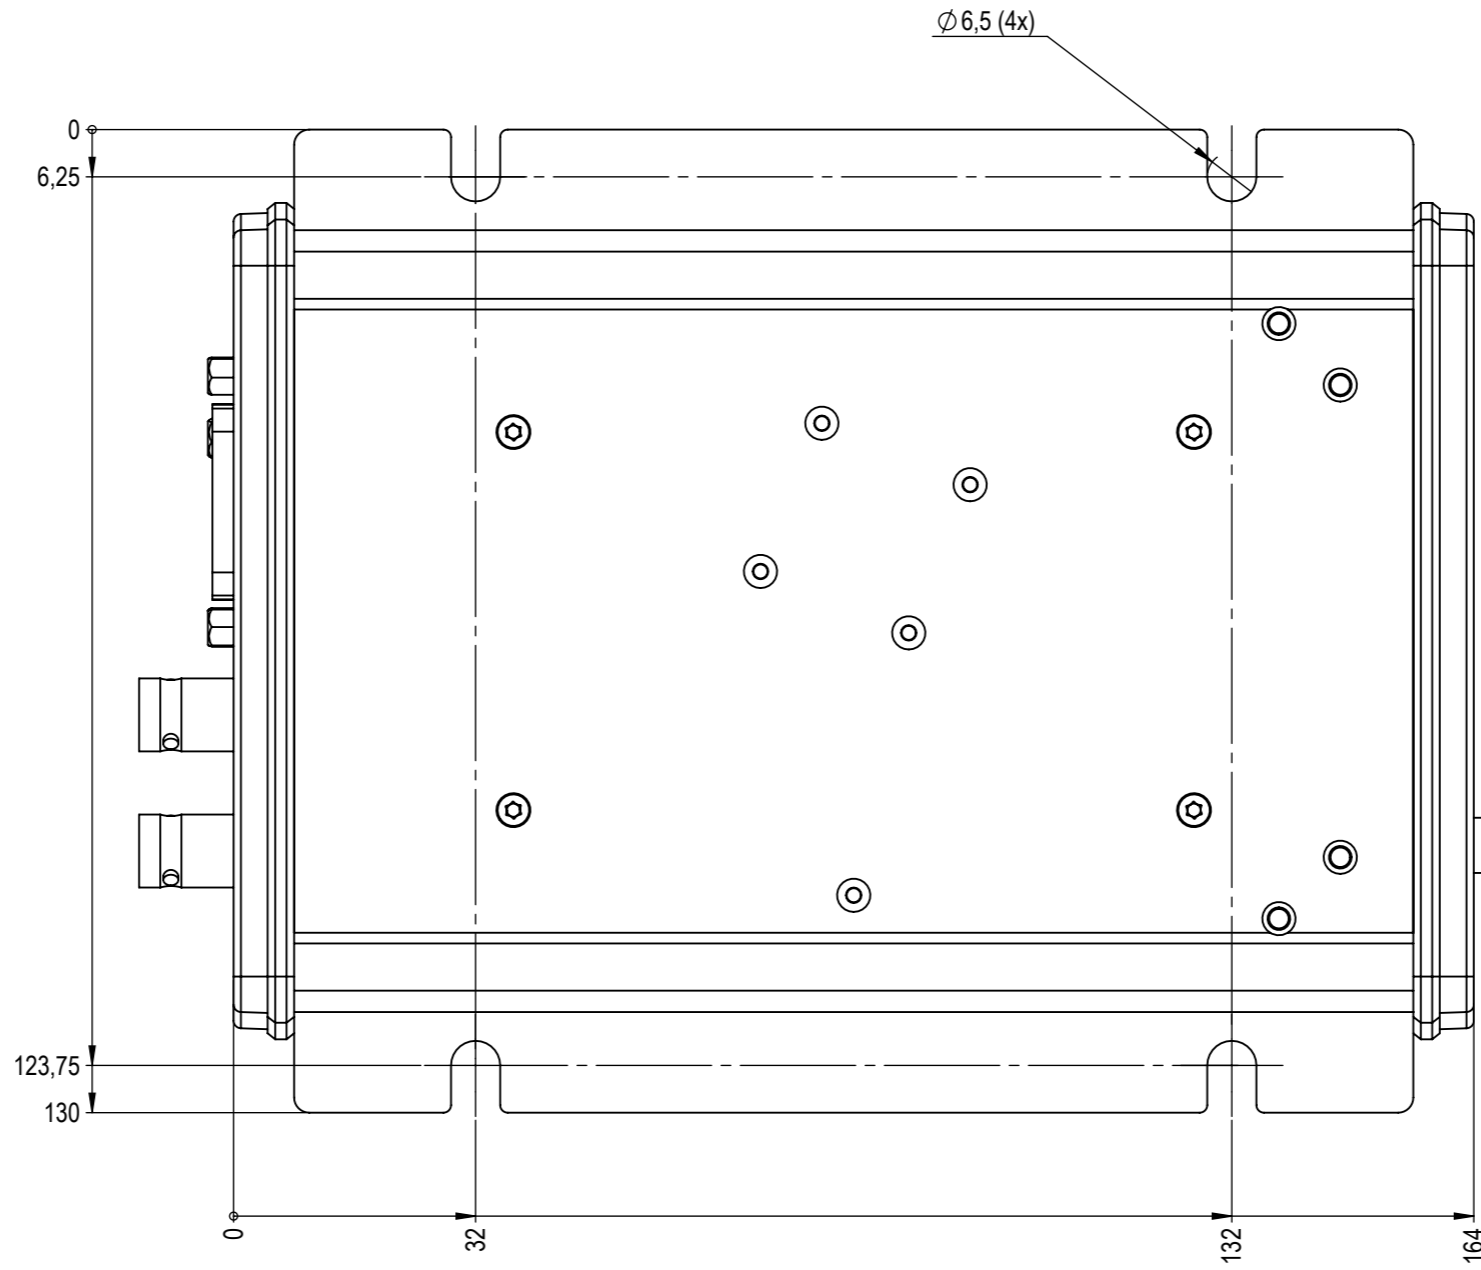

NOTE: This document is property of the company TOPTICA Photonics AG. All copyrights, trademarks, patents and other rights in connection herewith are expressly reserved to the company TOPTICA Photonics AG and no license is created hereby.

  TOPTICA Photonics AG Tel.: 089-85837-0 Lochhamer Schlag 19 Fax: 089-85837-200 82166 Grafelfing Web: www.toptica.com	title	scale
	DFB pro BFY	1:1
dimensions are in mm	general tolerance	projection
view BOTTOM	DIN ISO 2768 - mK	
	date	sheet
	21.03.24	3/7