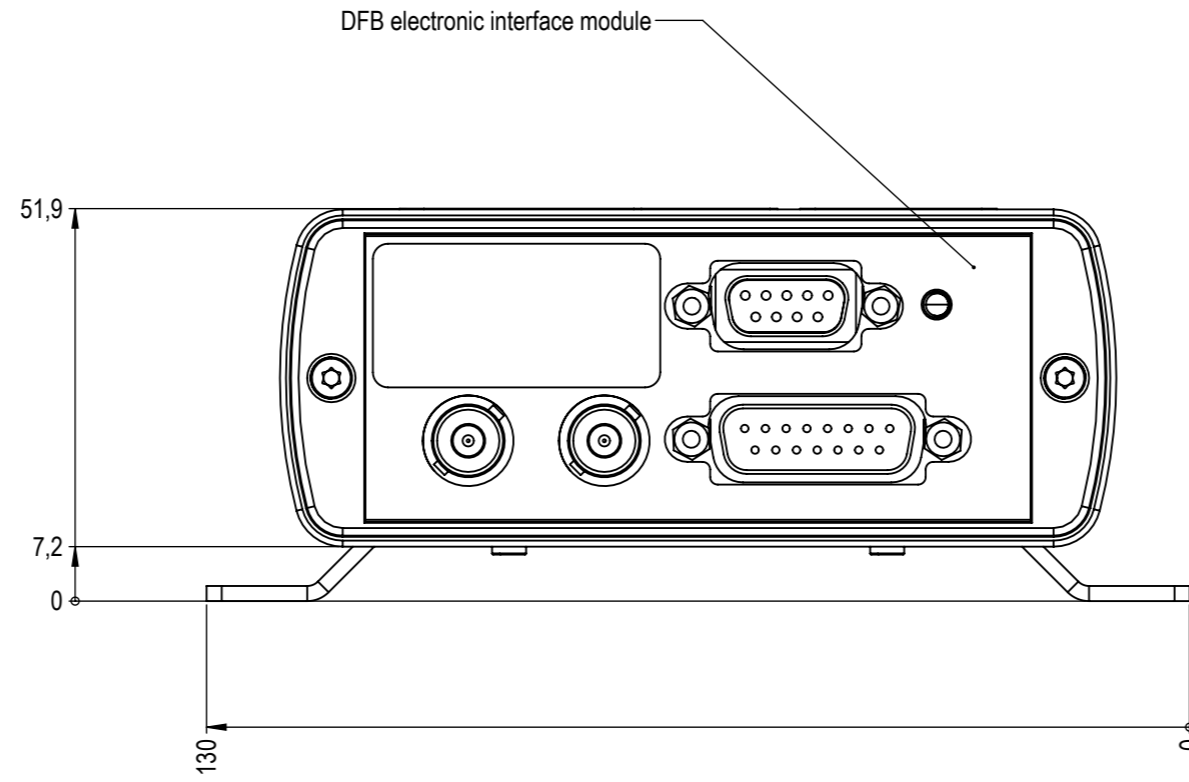

NOTE: This document is property of the company TOPTICA Photonics AG. All copyrights, trademarks, patents and other rights in connection herewith are expressly reserved to the company TOPTICA Photonics AG and no license is created hereby.

	title		scale
	DFB pro BFY		1:1
TOPTICA Photonics AG Tel.: 089-85837-0 Lochhamer Schlag 19 Fax.: 089-85837-200 82166 Grafelfing Web: www.toptica.com	general tolerance	projection	format
dimensions are in mm view BACK	DIN ISO 2768 - mK		A3
		date	sheet
		21.03.24	5/7