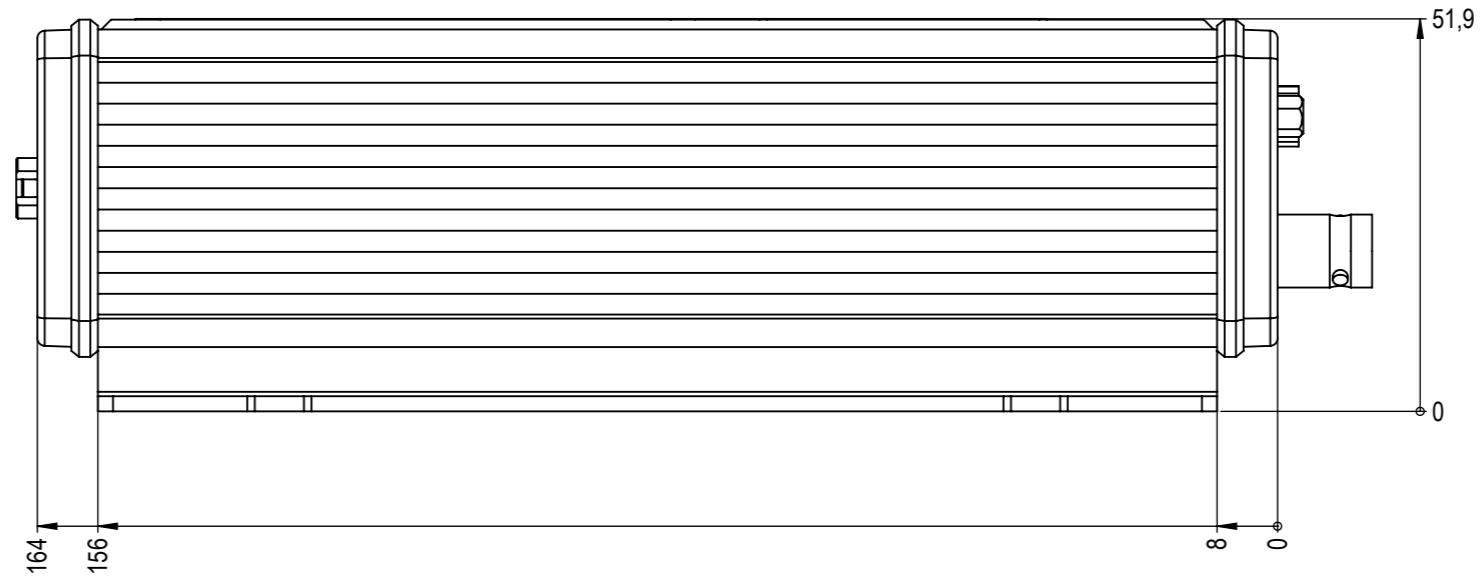

NOTE: This document is property of the company TOPTICA Photonics AG. All copyrights, trademarks, patents and other rights in connection herewith are expressly reserved to the company TOPTICA Photonics AG and no license is created hereby.

  TOPTICA Photonics AG Tel.: 089-85837-0 Lochhamer Schlag 19 Fax.: 089-85837-200 82166 Grafelfing Web: www.toptica.com	title	scale
	DFB pro BFY	1:1
dimensions are in mm	general tolerance	projection
view LEFT	DIN ISO 2768 - mK	
	date	sheet
	21.03.24	7/7