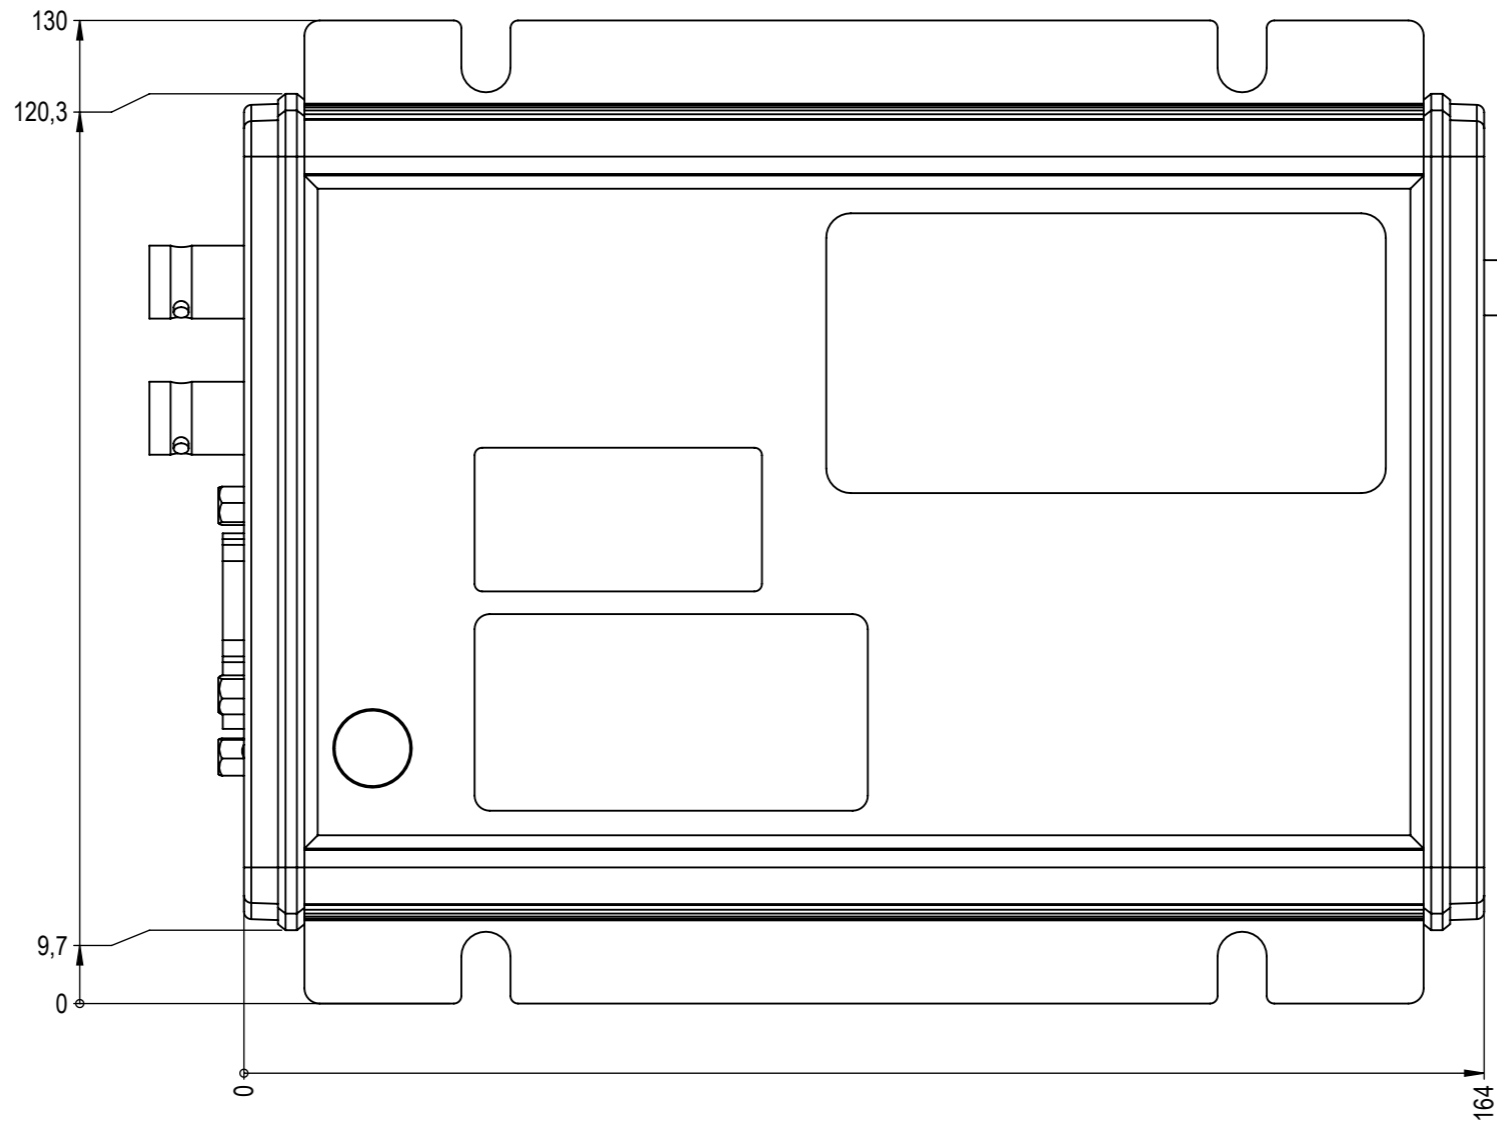

NOTE: This document is property of the company TOPTICA Photonics AG. All copyrights, trademarks, patents and other rights in connection herewith are expressly reserved to the company TOPTICA Photonics AG and no license is created hereby.

	title		scale
	DFB pro BFY		1:1
TOPTICA Photonics AG Tel.: 089-85837-0 Lochhamer Schlag 19 Fax.: 089-85837-200 82166 Grafelfing Web: www.toptica.com	general tolerance	projection	format
dimensions are in mm view TOP	DIN ISO 2768 - mK		A3
	date	sheet	
	21.03.24	2/7