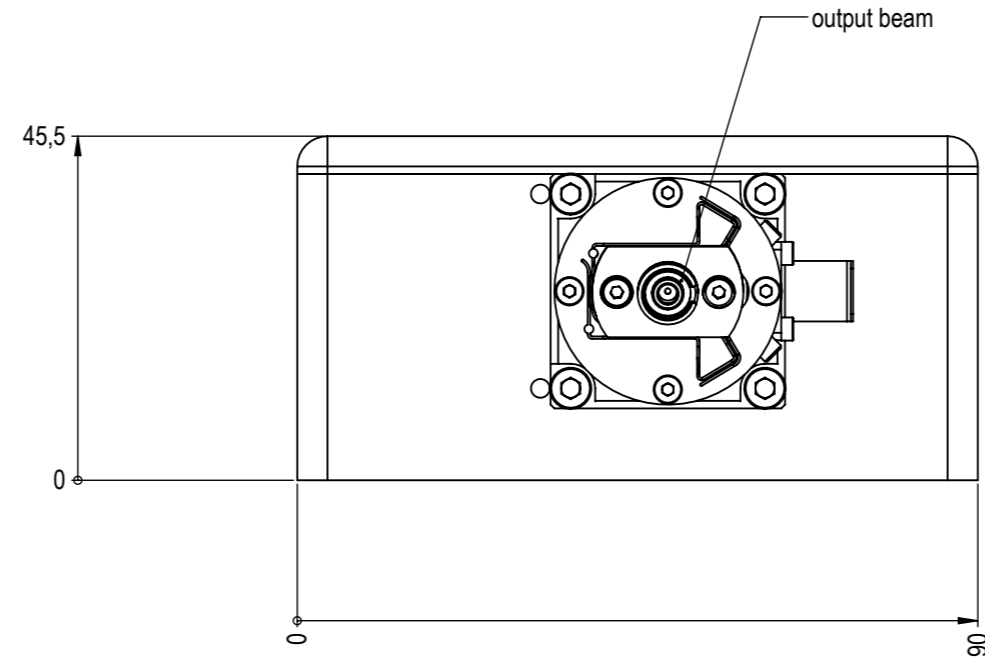

NOTE: This document is property of the company TOPTICA Photonics AG. All copyrights, trademarks, patents and other rights in connection herewith are expressly reserved to the company TOPTICA Photonics AG and no license is created hereby.

  Lochhamer Schlag 19 82166 Grafelfing Tel.: 089-85837-0 Fax.: 089-85837-200	title		scale
	DFB pro with SmartDock		1:1
			format
			A3
dimensions are in mm	general tolerance	projection	date
view FRONT	DIN ISO 2768 - mK		03.02.2017
			sheet
			DA#0001