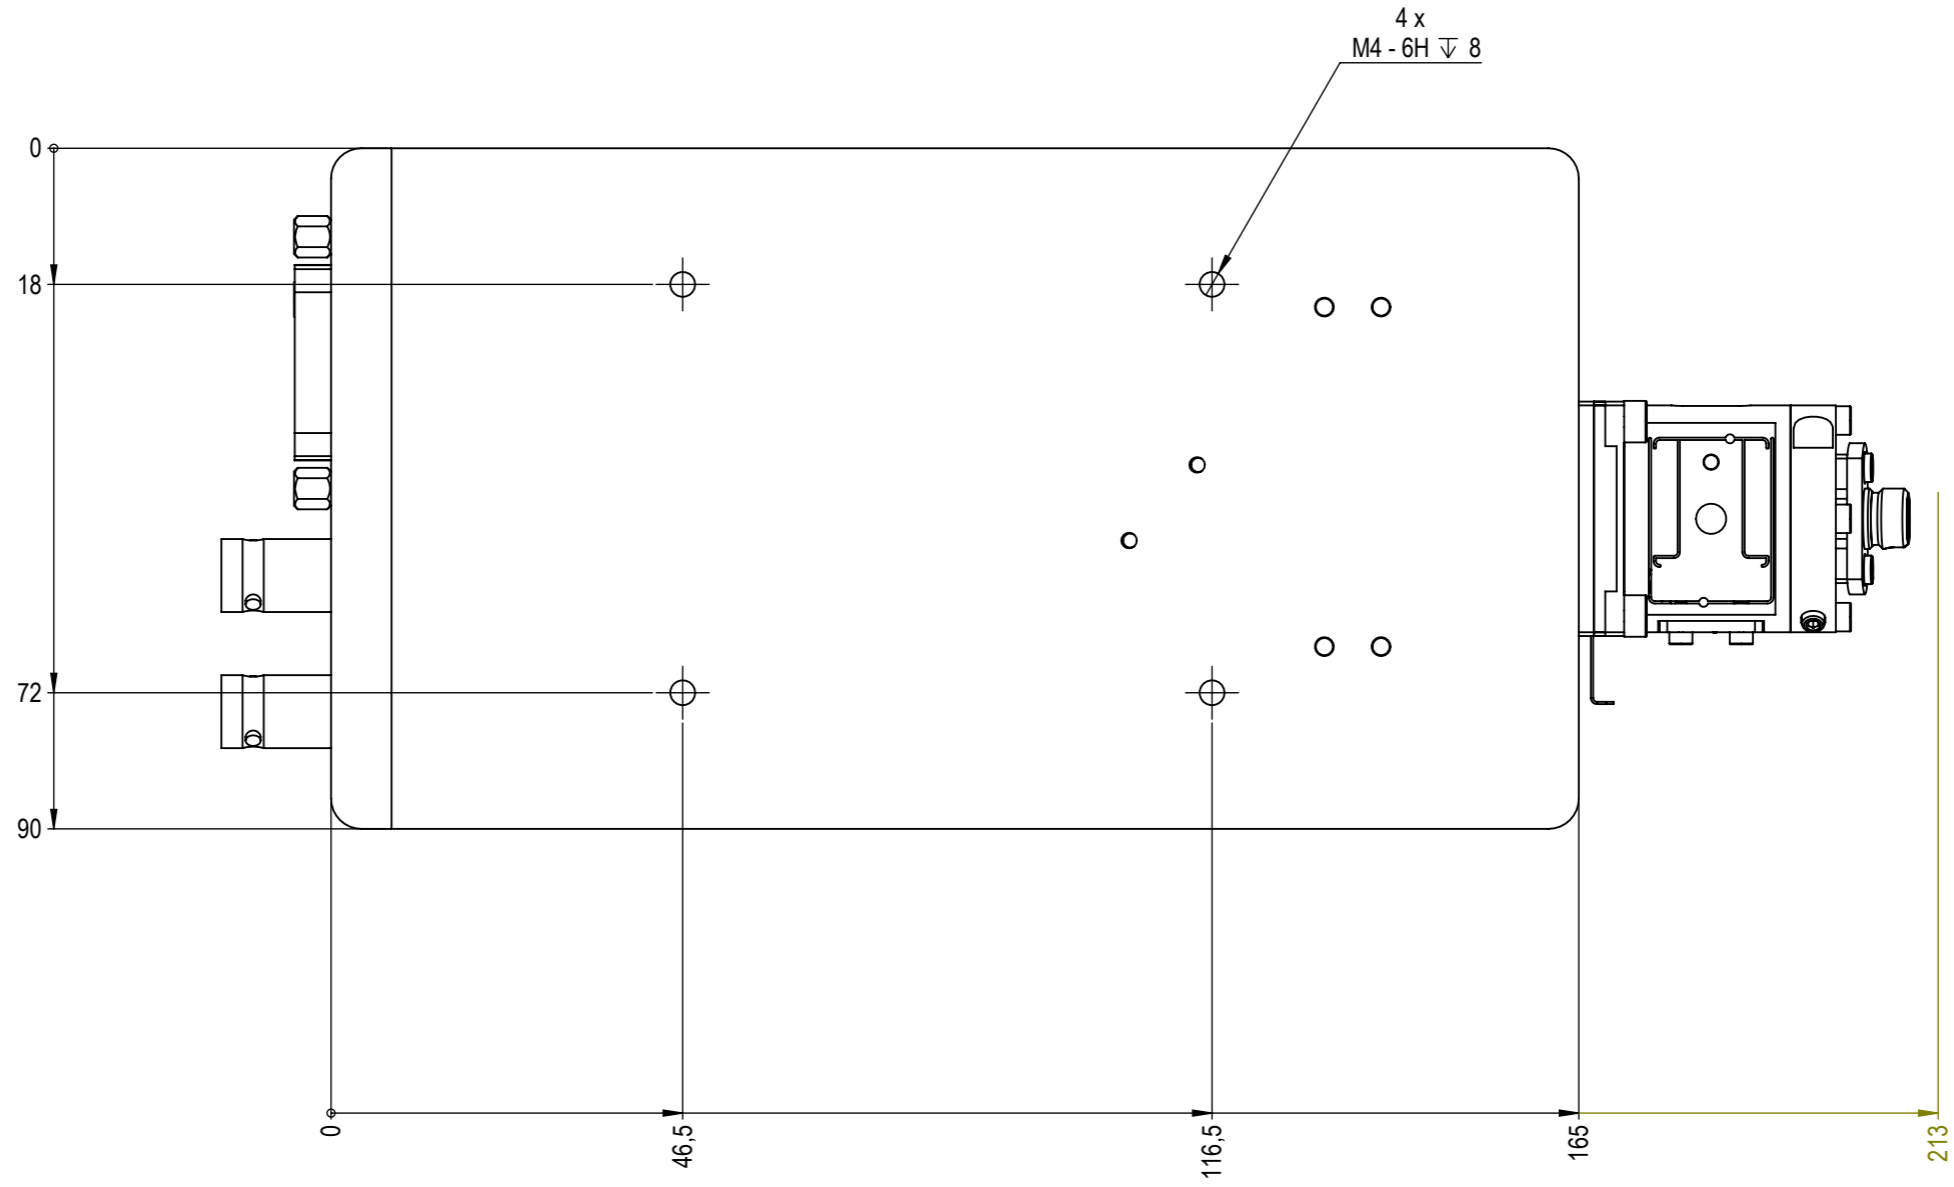

NOTE: This document is property of the company TOPTICA Photonics AG. All copyrights, trademarks, patents and other rights in connection herewith are expressly reserved to the company TOPTICA Photonics AG and no license is created hereby.

  Lochhamer Schlag 19 82166 Gräfelfing Tel.: 089-85837-0 Fax.: 089-85837-200	title	scale
	DFB pro with SmartDock	1:1
	format	A3
dimensions are in mm	general tolerance	projection
view BOTTOM	DIN ISO 2768 - mK	
	date	sheet
	03.02.2017	DA.0001