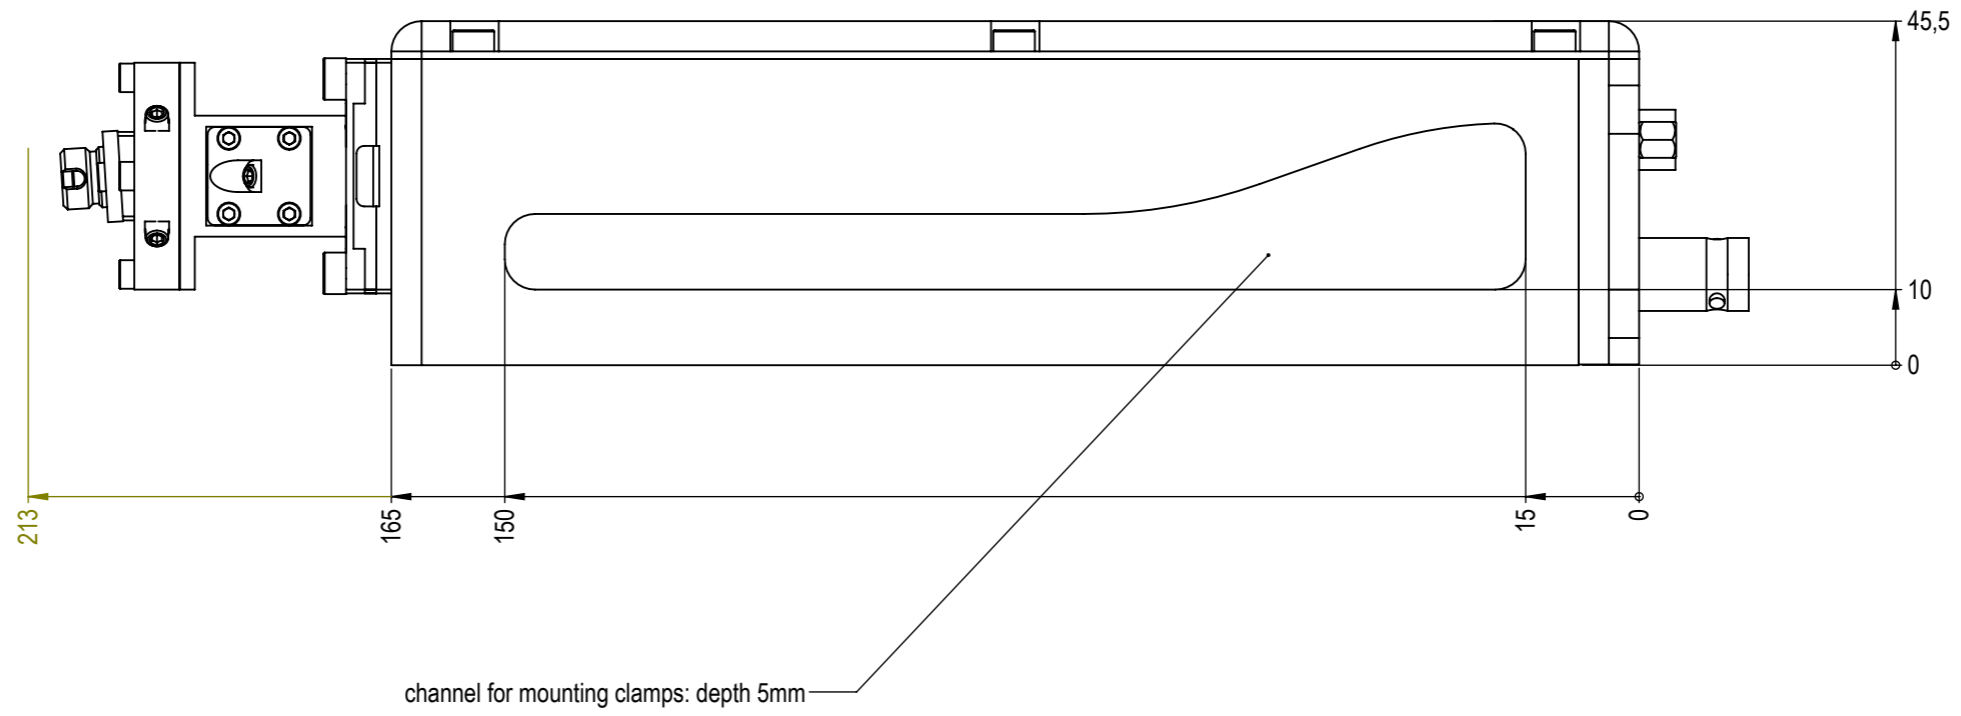

NOTE: This document is property of the company TOPTICA Photonics AG. All copyrights, trademarks, patents and other rights in connection herewith are expressly reserved to the company TOPTICA Photonics AG and no license is created hereby.

  Lochhamer Schlag 19 82166 Grafelfing Tel.: 089-85837-0 Fax.: 089-85837-200	title	scale
	DFB pro with SmartDock	1:1
	format	A3
dimensions are in mm	general tolerance	projection
view LEFT	DIN ISO 2768 - mK	
	date	sheet
	03.02.2017	DA-0001