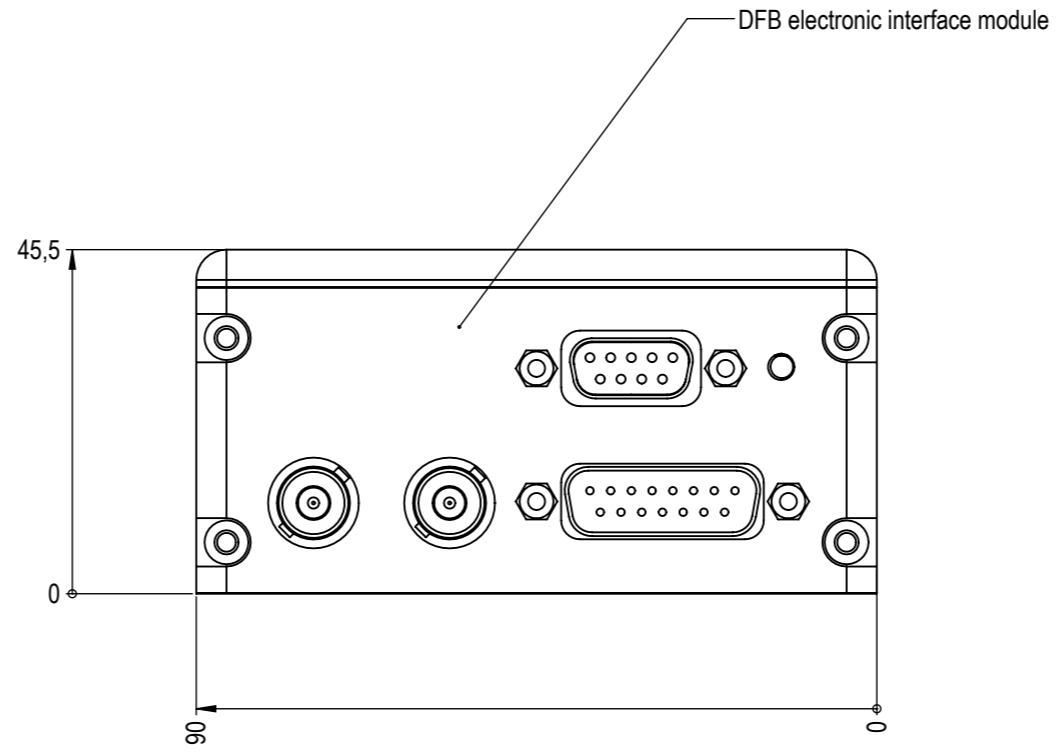

NOTE: This document is property of the company TOPTICA Photonics AG. All copyrights, trademarks, patents and other rights in connection herewith are expressly reserved to the company TOPTICA Photonics AG and no license is created hereby.

  Lochhamer Schlag 19 82166 Grafelfing Tel.: 089-85837-0 Fax.: 089-85837-200	title		scale
	DFB pro with SmartDock		1:1
			format
			A3
dimensions are in mm	general tolerance	projection	date
view BACK	DIN ISO 2768 - mK		03.02.2017
			sheet
			DA.0001