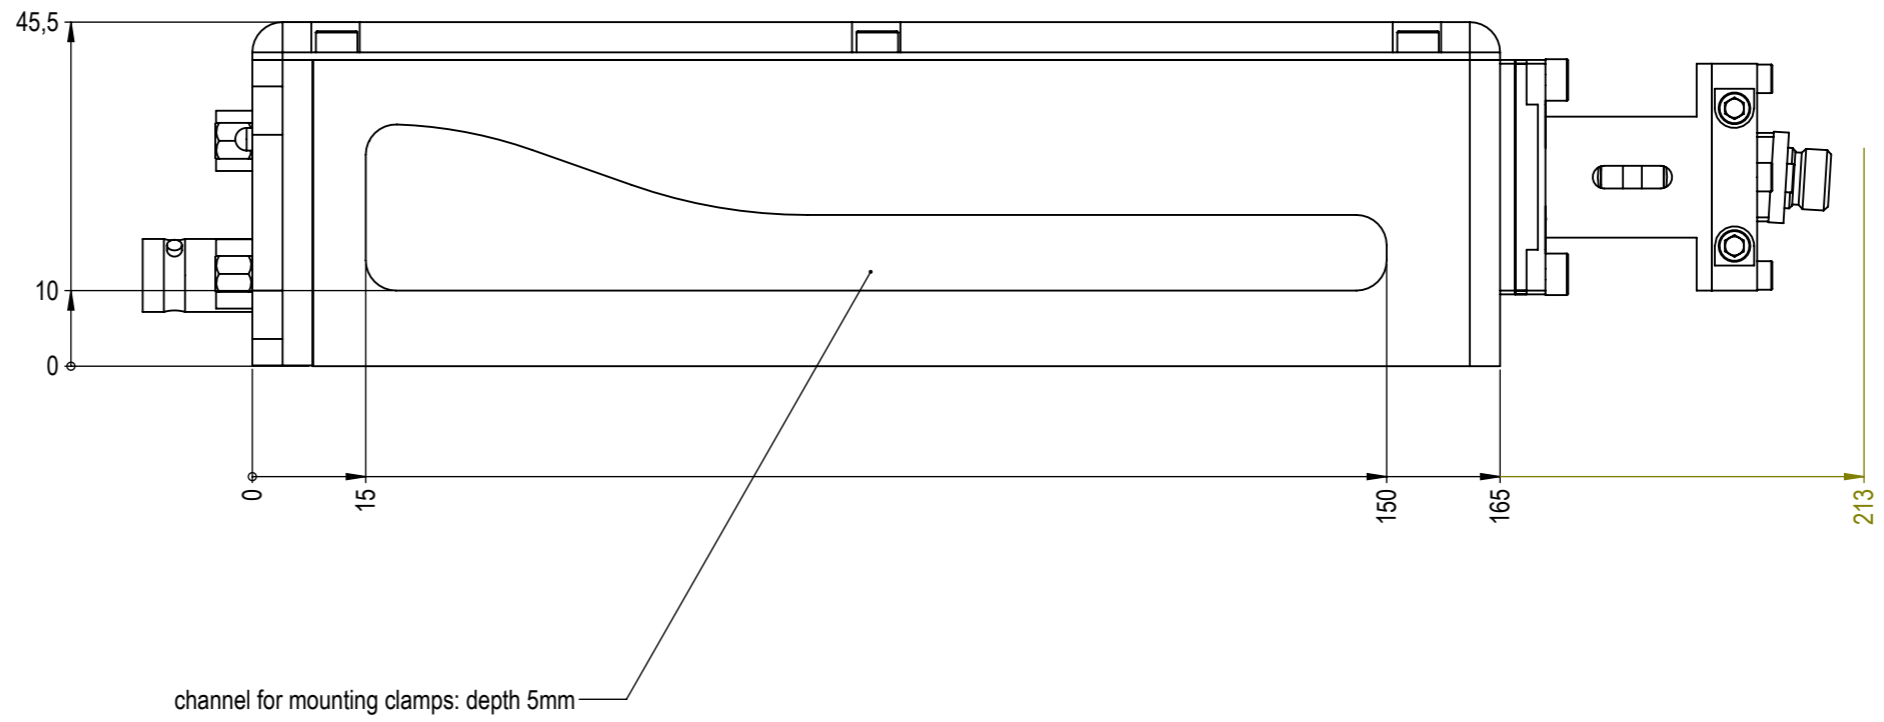

NOTE: This document is property of the company TOPTICA Photonics AG. All copyrights, trademarks, patents and other rights in connection herewith are expressly reserved to the company TOPTICA Photonics AG and no license is created hereby.

  Lochhamer Schlag 19 82166 Gräfelfing Tel.: 089-85837-0 Fax.: 089-85837-200	title	scale
	DFB pro with SmartDock	1:1
dimensions are in mm	general tolerance	projection
view RIGHT	DIN ISO 2768 - mK	
	date	sheet
	03.02.2017	DA.0001