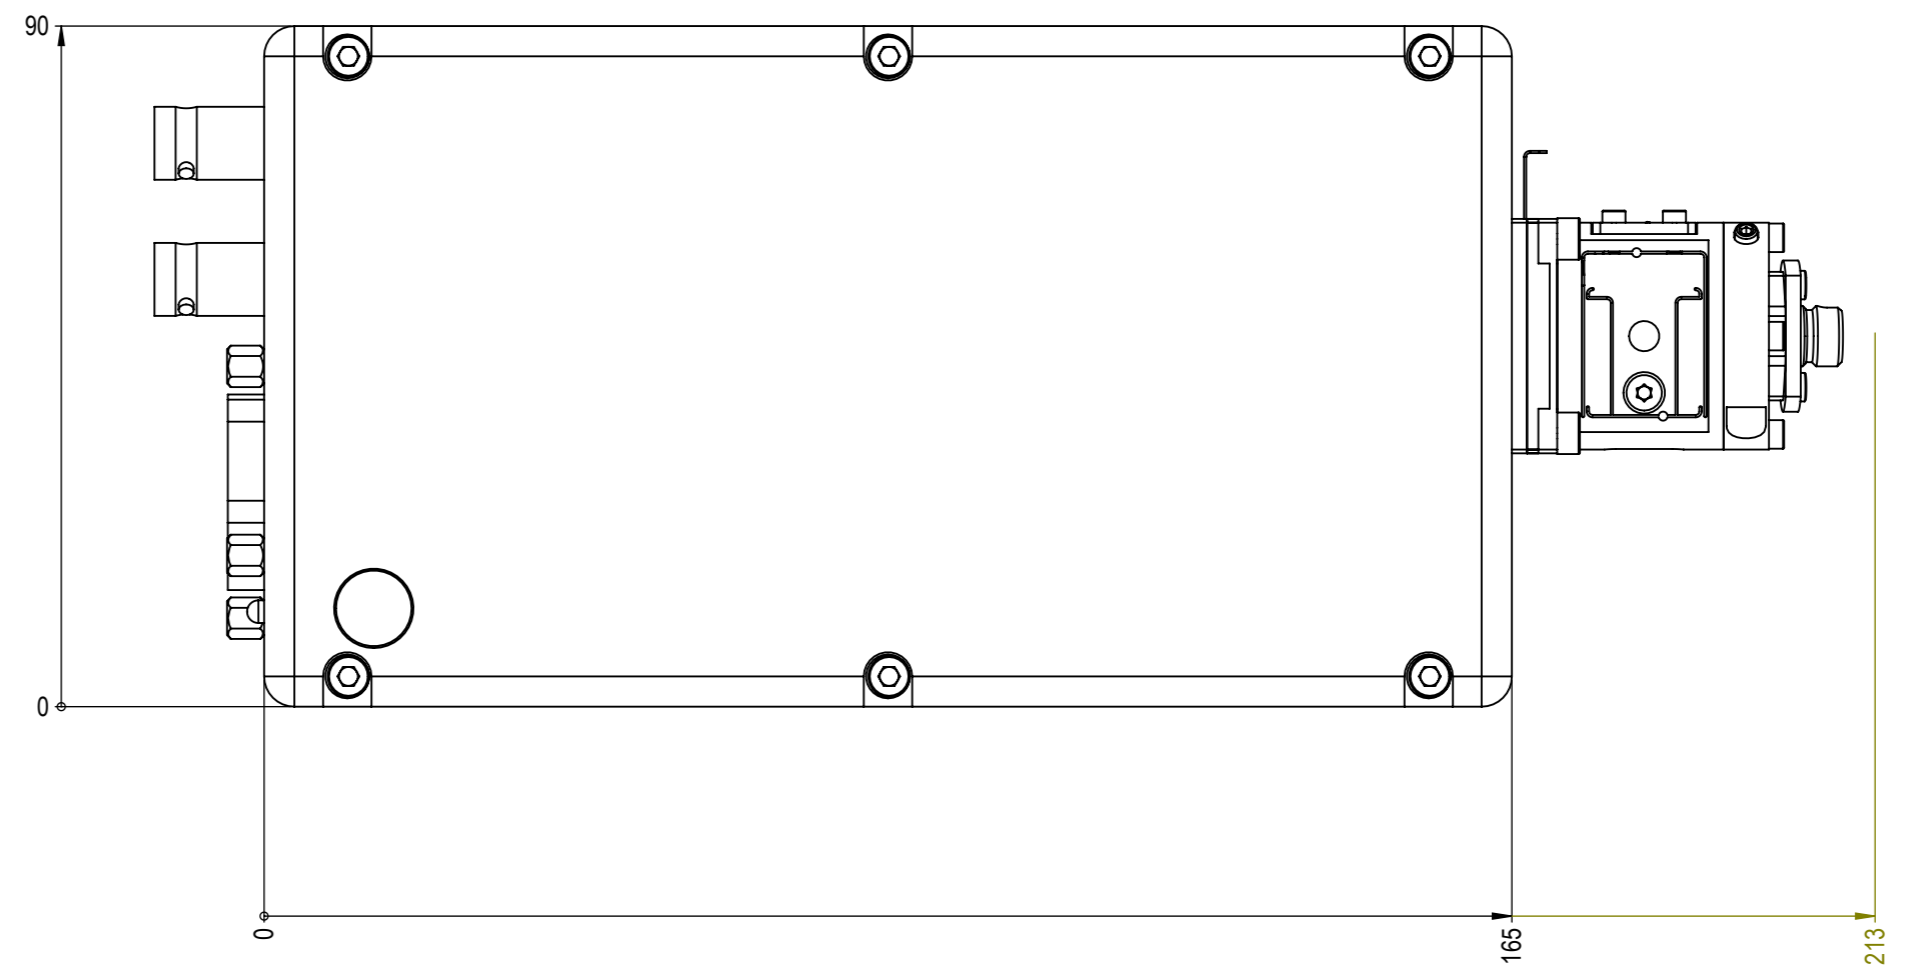

NOTE: This document is property of the company TOPTICA Photonics AG. All copyrights, trademarks, patents and other rights in connection herewith are expressly reserved to the company TOPTICA Photonics AG and no license is created hereby.

  Lochhamer Schlag 19 82166 Grafelfing Tel.: 089-85837-0 Fax.: 089-85837-200	title		scale
	DFB pro with SmartDock		1:1
			format
			A3
dimensions are in mm	general tolerance	projection	date
view TOP	DIN ISO 2768 - mK		03.02.2017
			sheet
			DA 20001