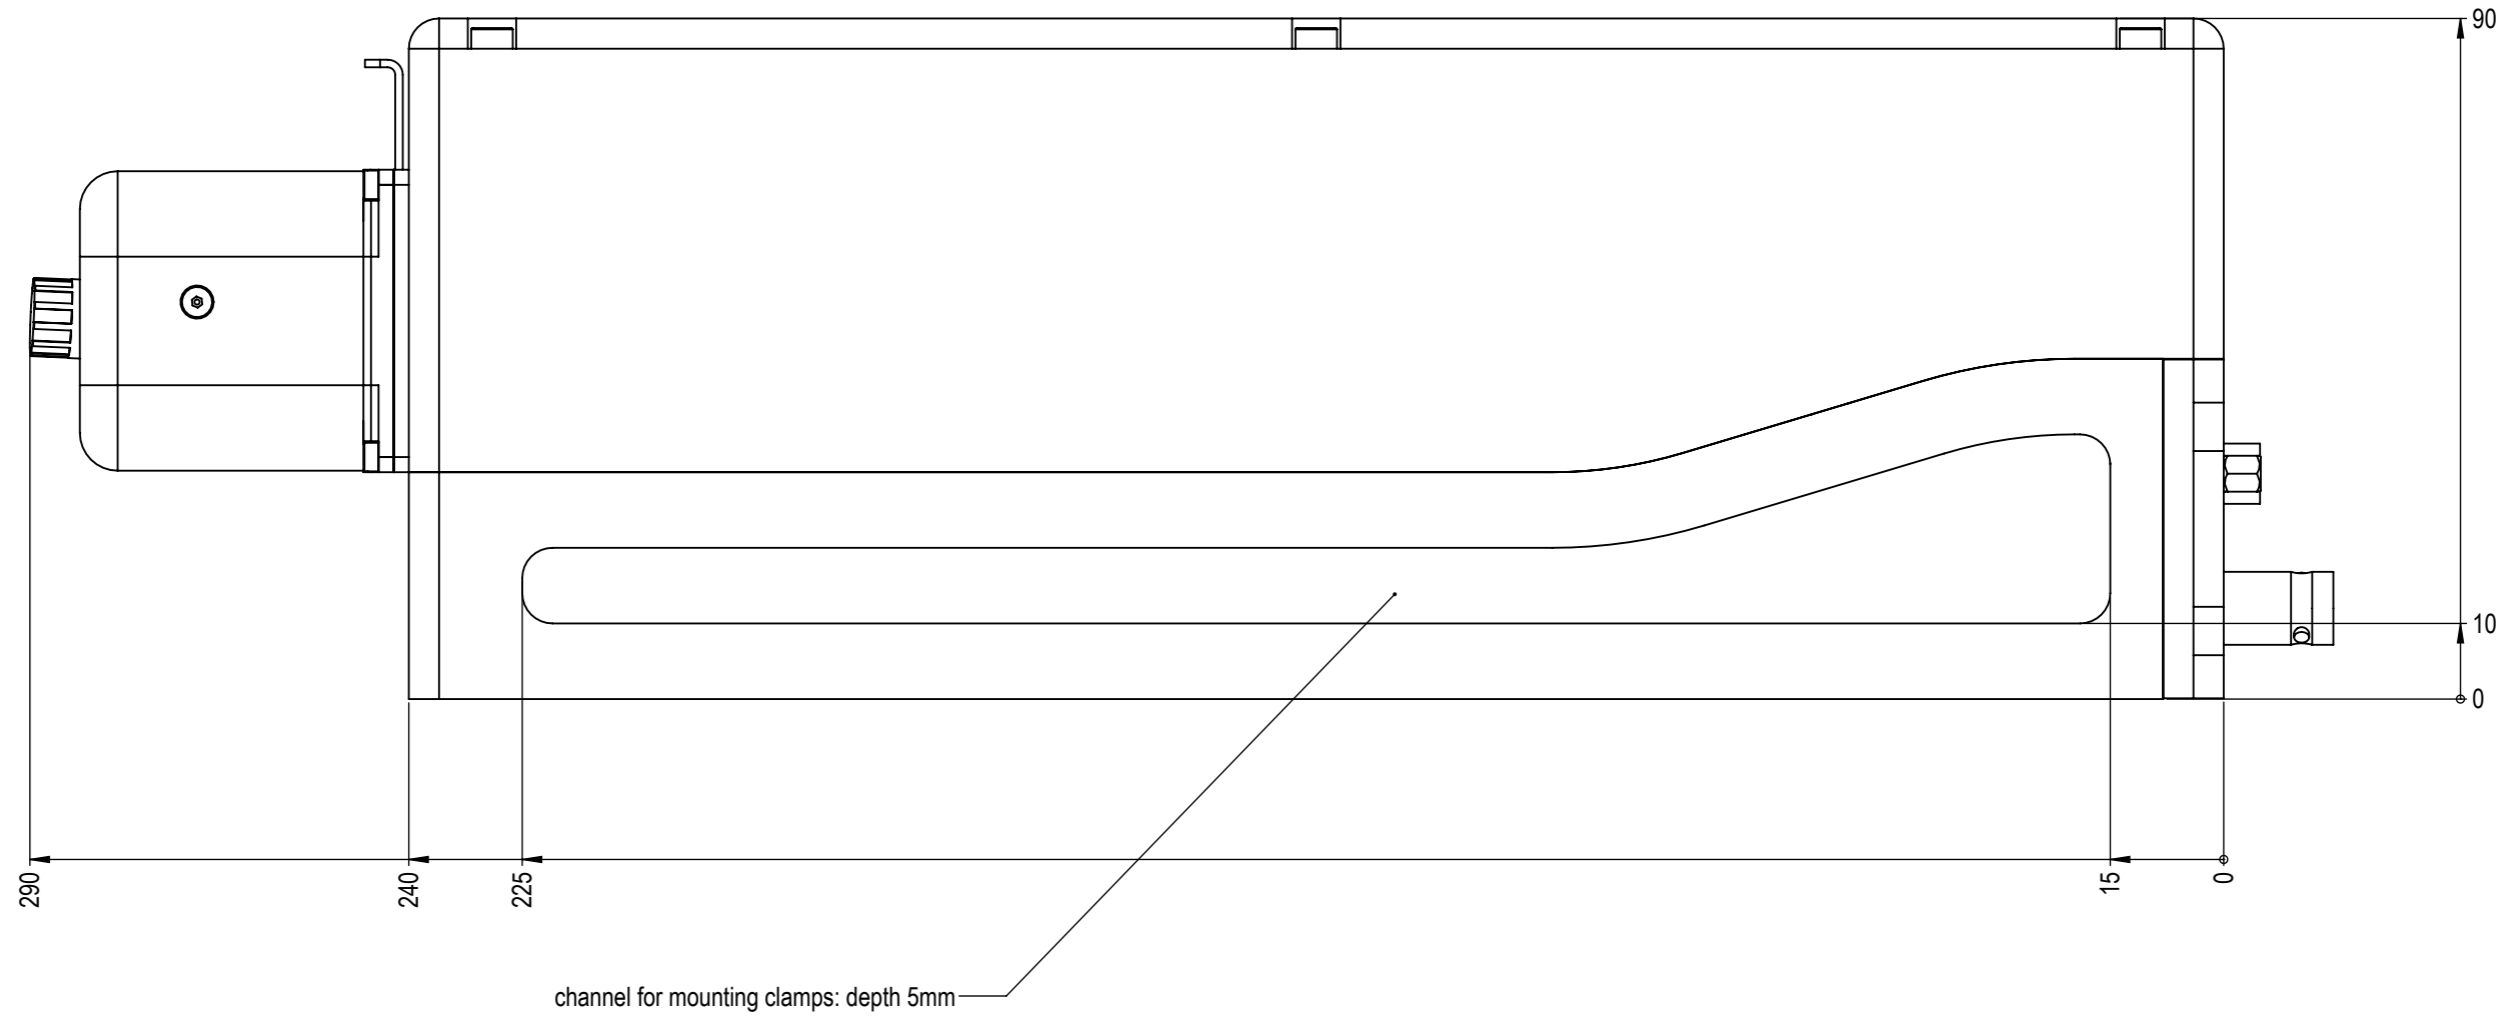

NOTE: This document is property of the company TOPTICA Photonics AG. All copyrights, trademarks, patents and other rights in connection herewith are expressly reserved to the company TOPTICA Photonics AG and no license is created hereby.

  Lochhamer Schlag 19 82166 Gräfelfing Tel.: 089-85837-0 Fax.: 089-85837-200	title		scale
	DFB pro L with FiberDock		1:1
dimensions are in mm	general tolerance	projection	sheet
view LEFT	DIN ISO 2768 - mK		DA-000
		date	03.02.2017