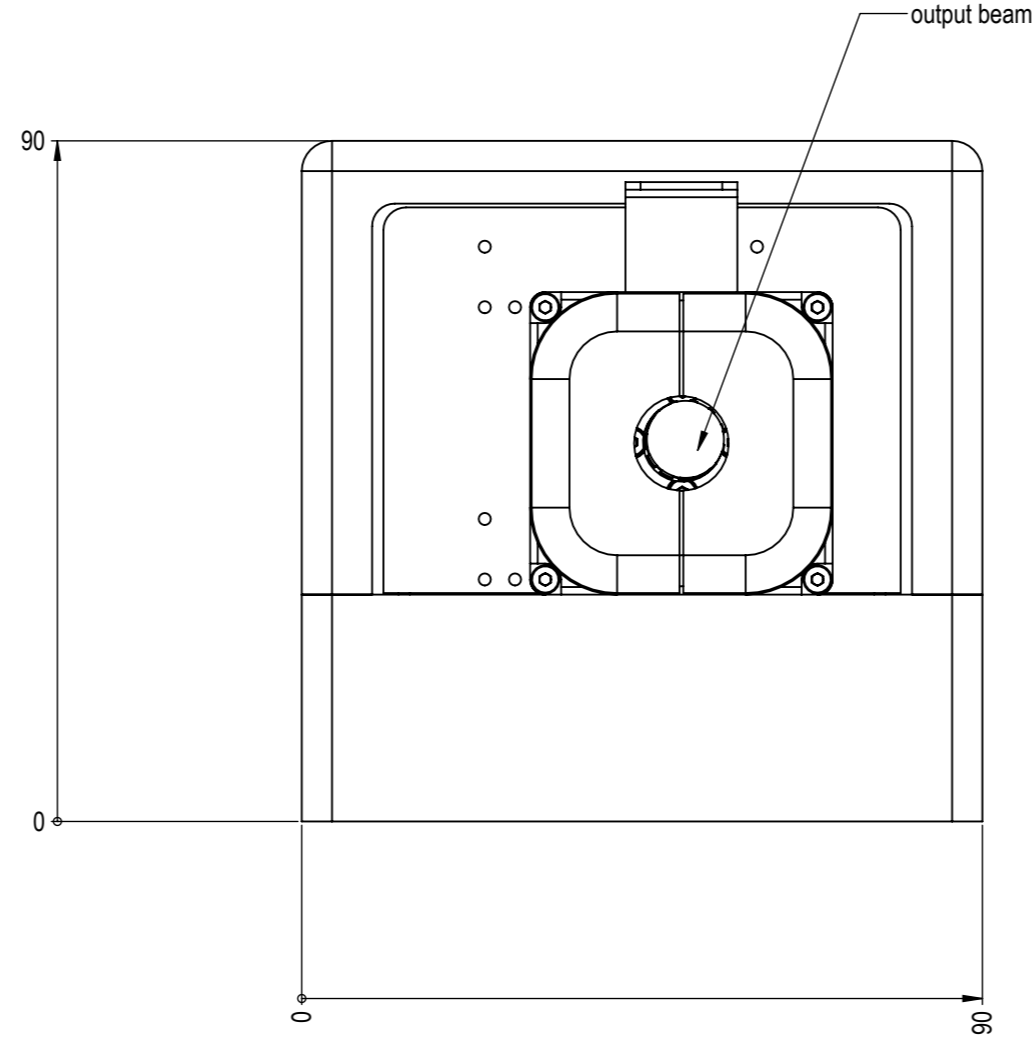

title
DFB pro L with FiberDock

scale
1:1
format
A3

dimensions are in mm
view **BOTTOM**

general tolerance
DIN ISO 2768 - mK

date
03.02.2017

sheet
DA-000

NOTE: This document is property of the company TOPTICA Photonics AG. All copyrights, trademarks, patents and other rights in connection herewith are expressly reserved to the company TOPTICA Photonics AG and no license is created hereby.