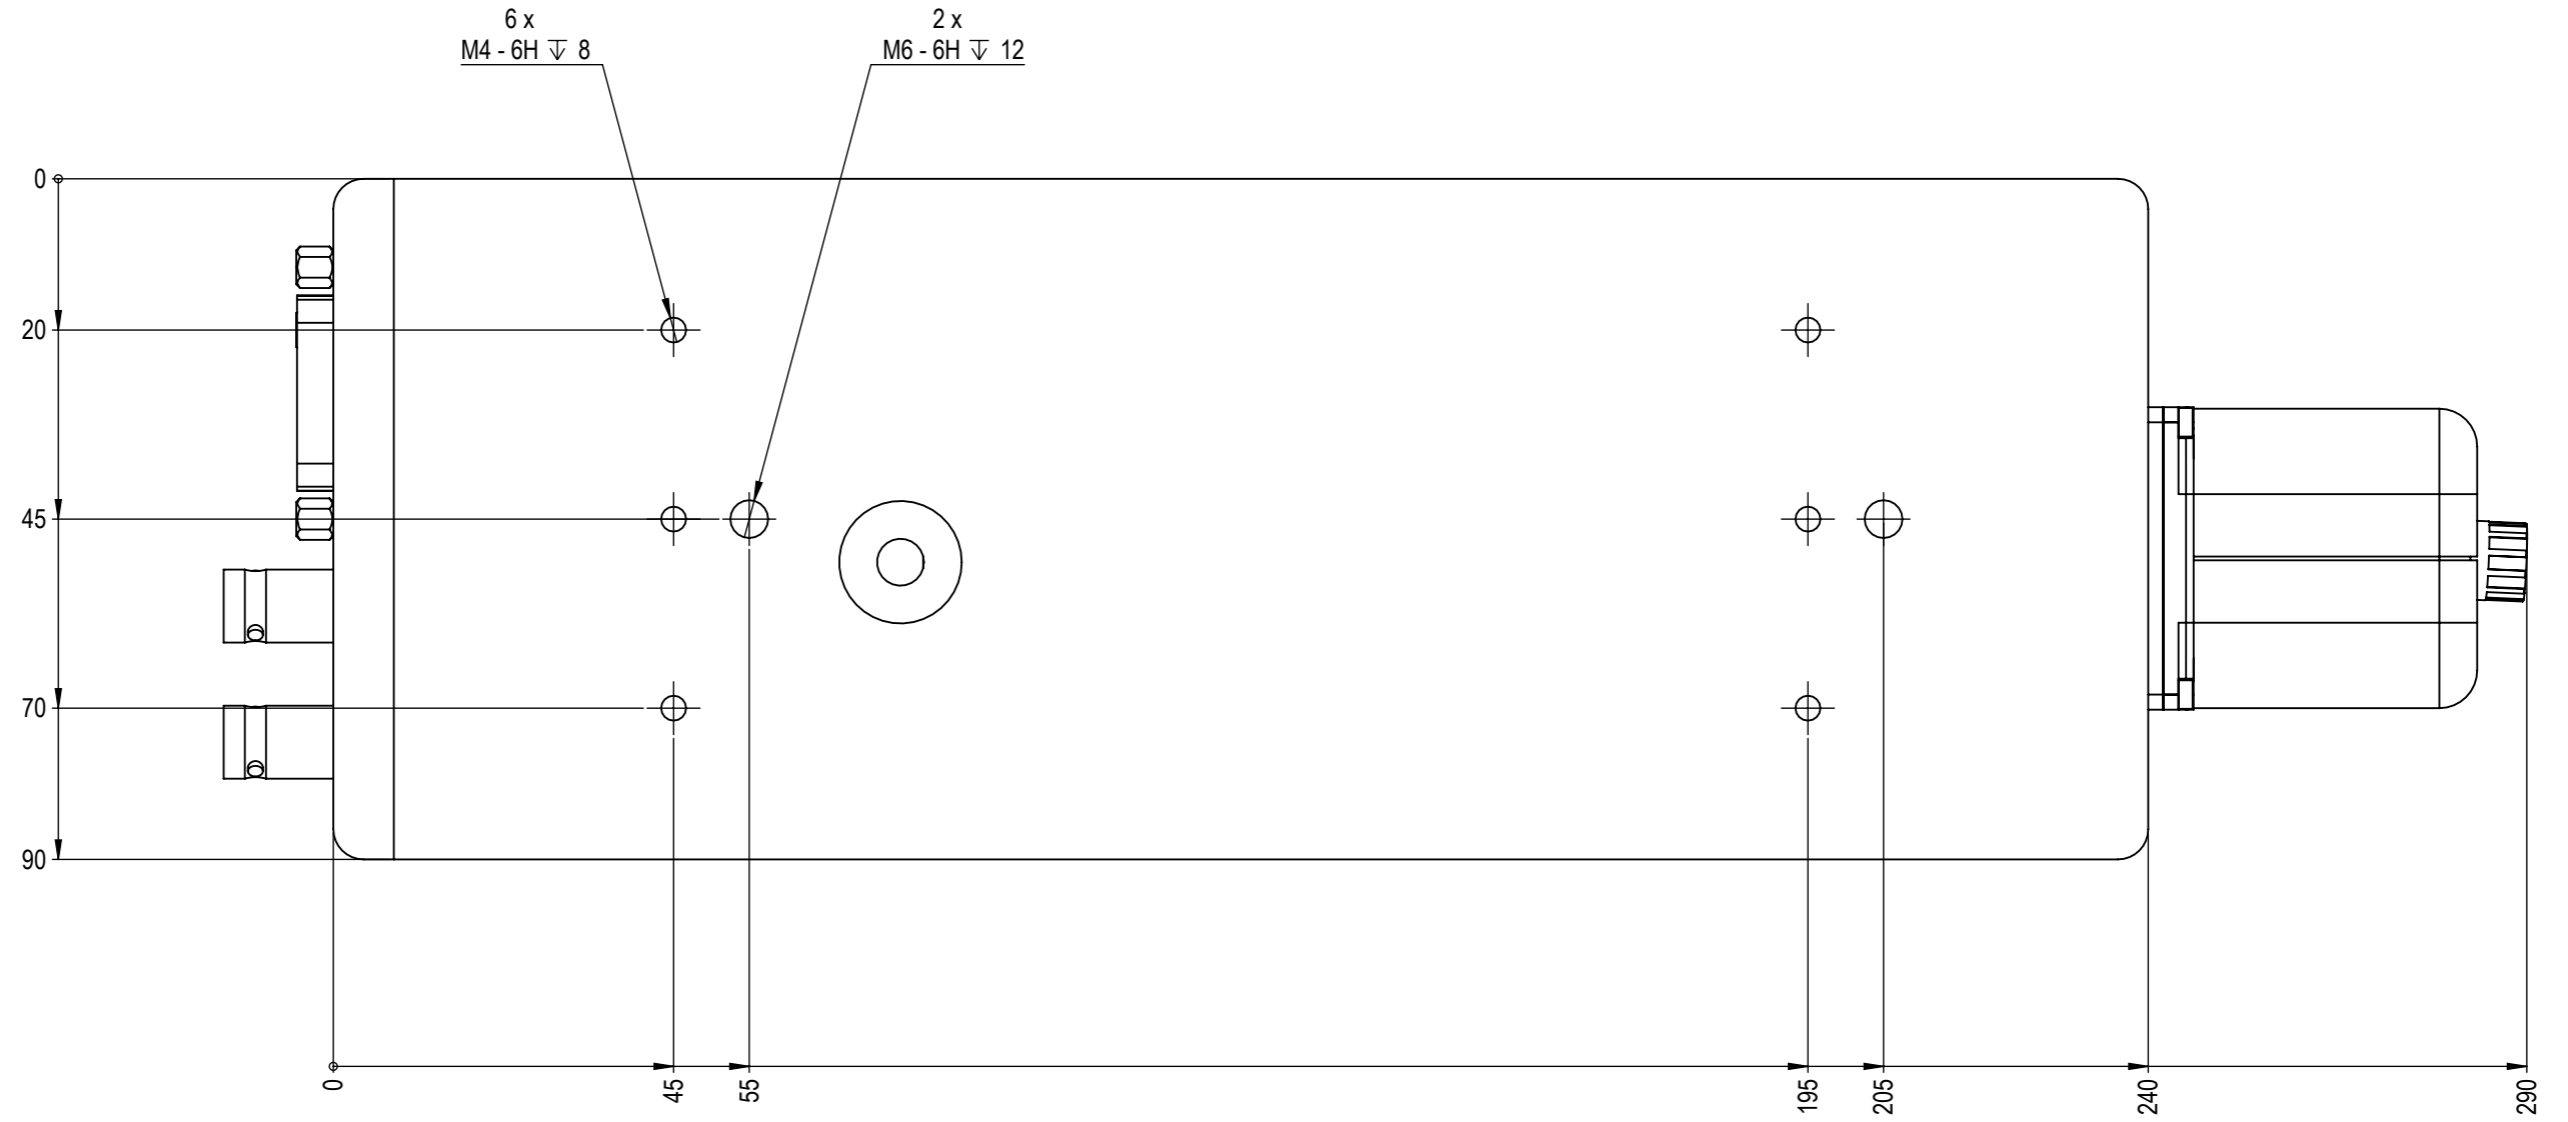

NOTE: This document is property of the company TOPTICA Photonics AG. All copyrights, trademarks, patents and other rights in connection herewith are expressly reserved to the company TOPTICA Photonics AG and no license is created hereby.

title
DFB pro L with FiberDock

scale
1:1
format
A3

dimensions are in mm
view **BOTTOM**

general tolerance
DIN ISO 2768 - mK

date
03.02.2017

sheet
DA-000