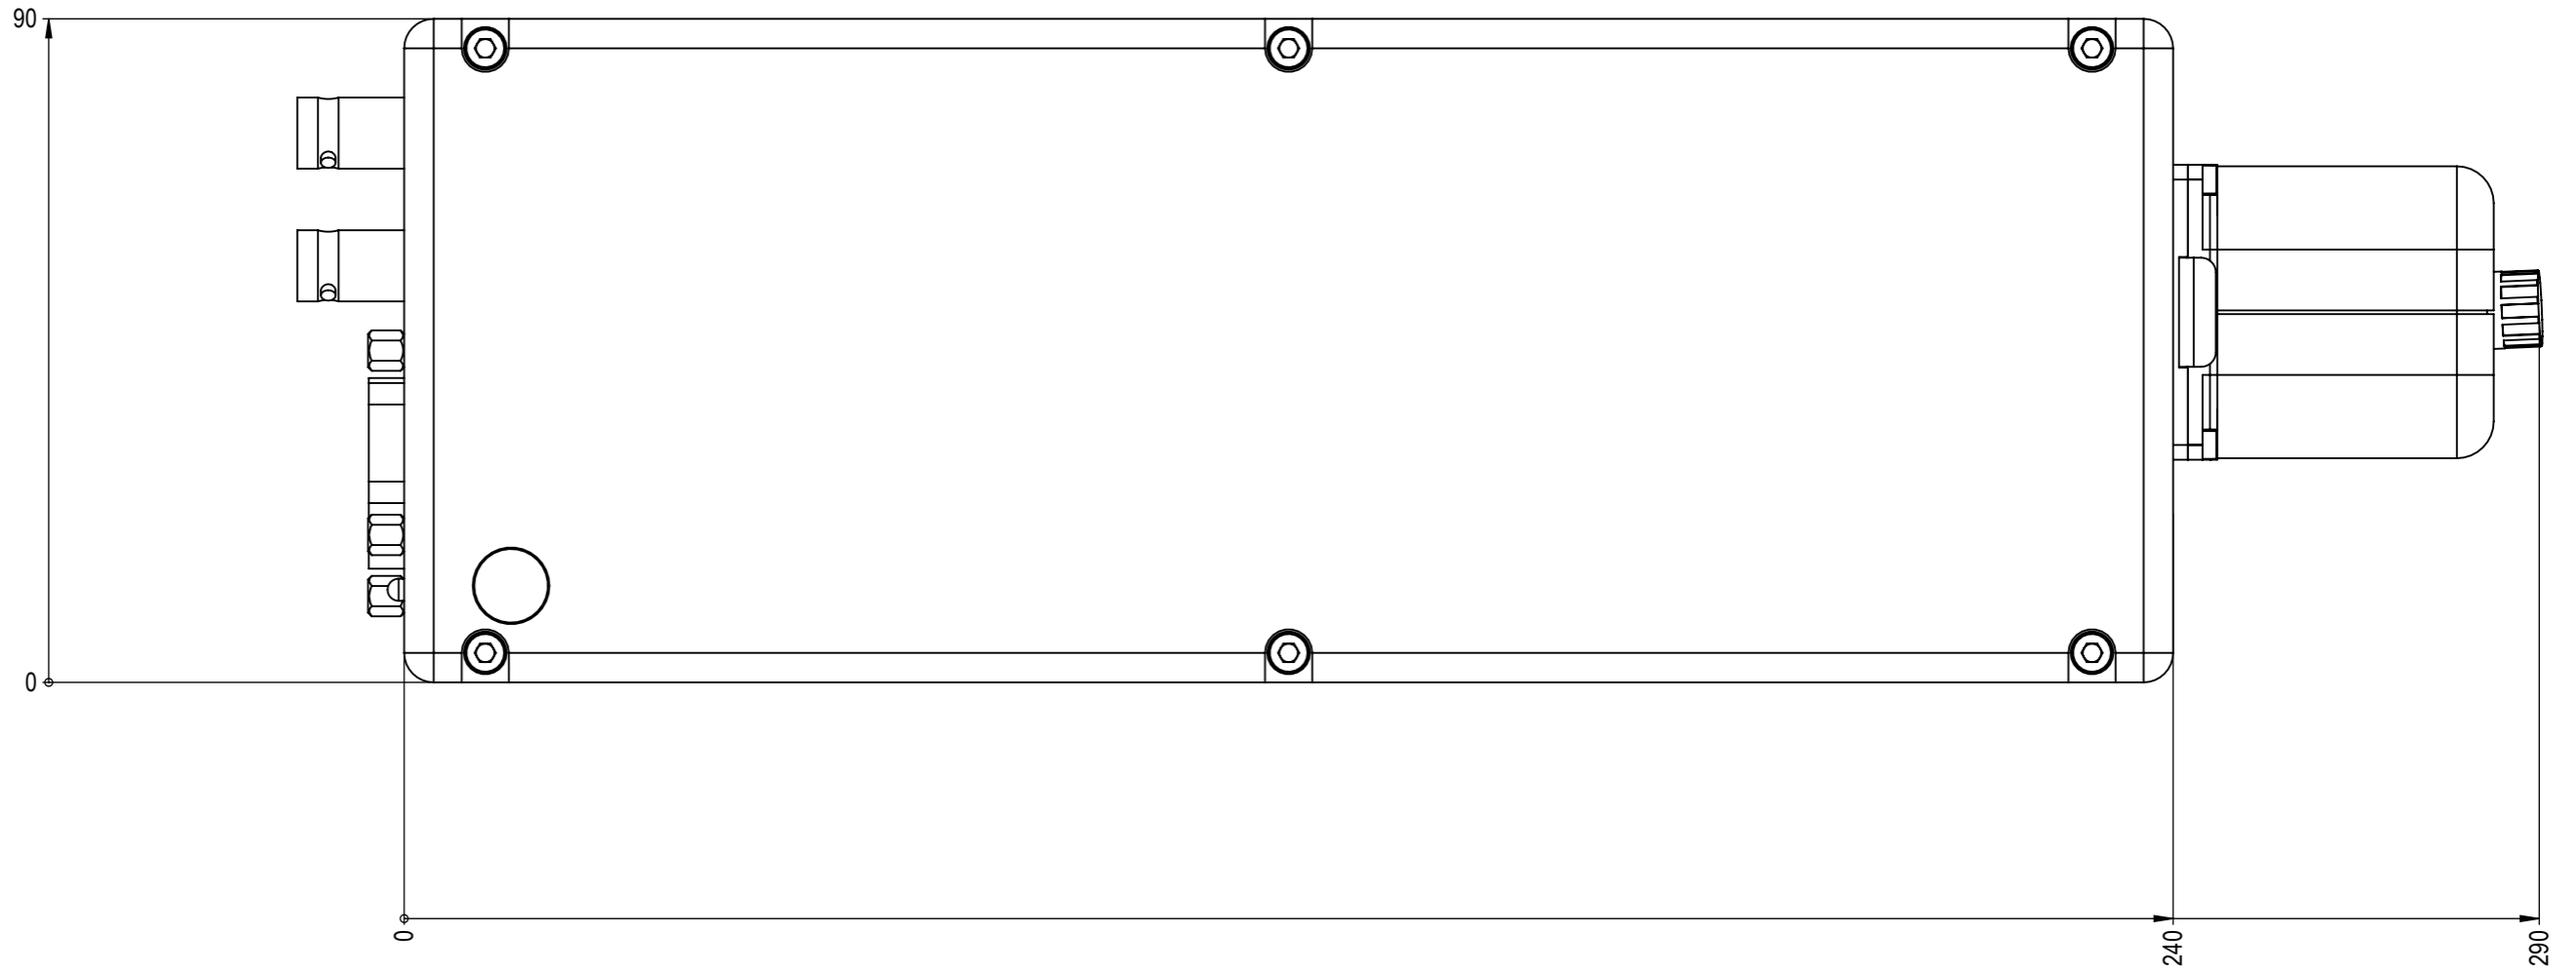

NOTE: This document is property of the company TOPTICA Photonics AG. All copyrights, trademarks, patents and other rights in connection herewith are expressly reserved to the company TOPTICA Photonics AG and no license is created hereby.

  Lochhamer Schlag 19 82166 Gräfelfing Tel.: 089-85837-0 Fax.: 089-85837-200	title	scale
	DFB pro L with FiberDock	1:1
dimensions are in mm	general tolerance	format
view TOP	DIN ISO 2768 - mK	A3
	projection	sheet
		DA 000
	date	27
	03.02.2017