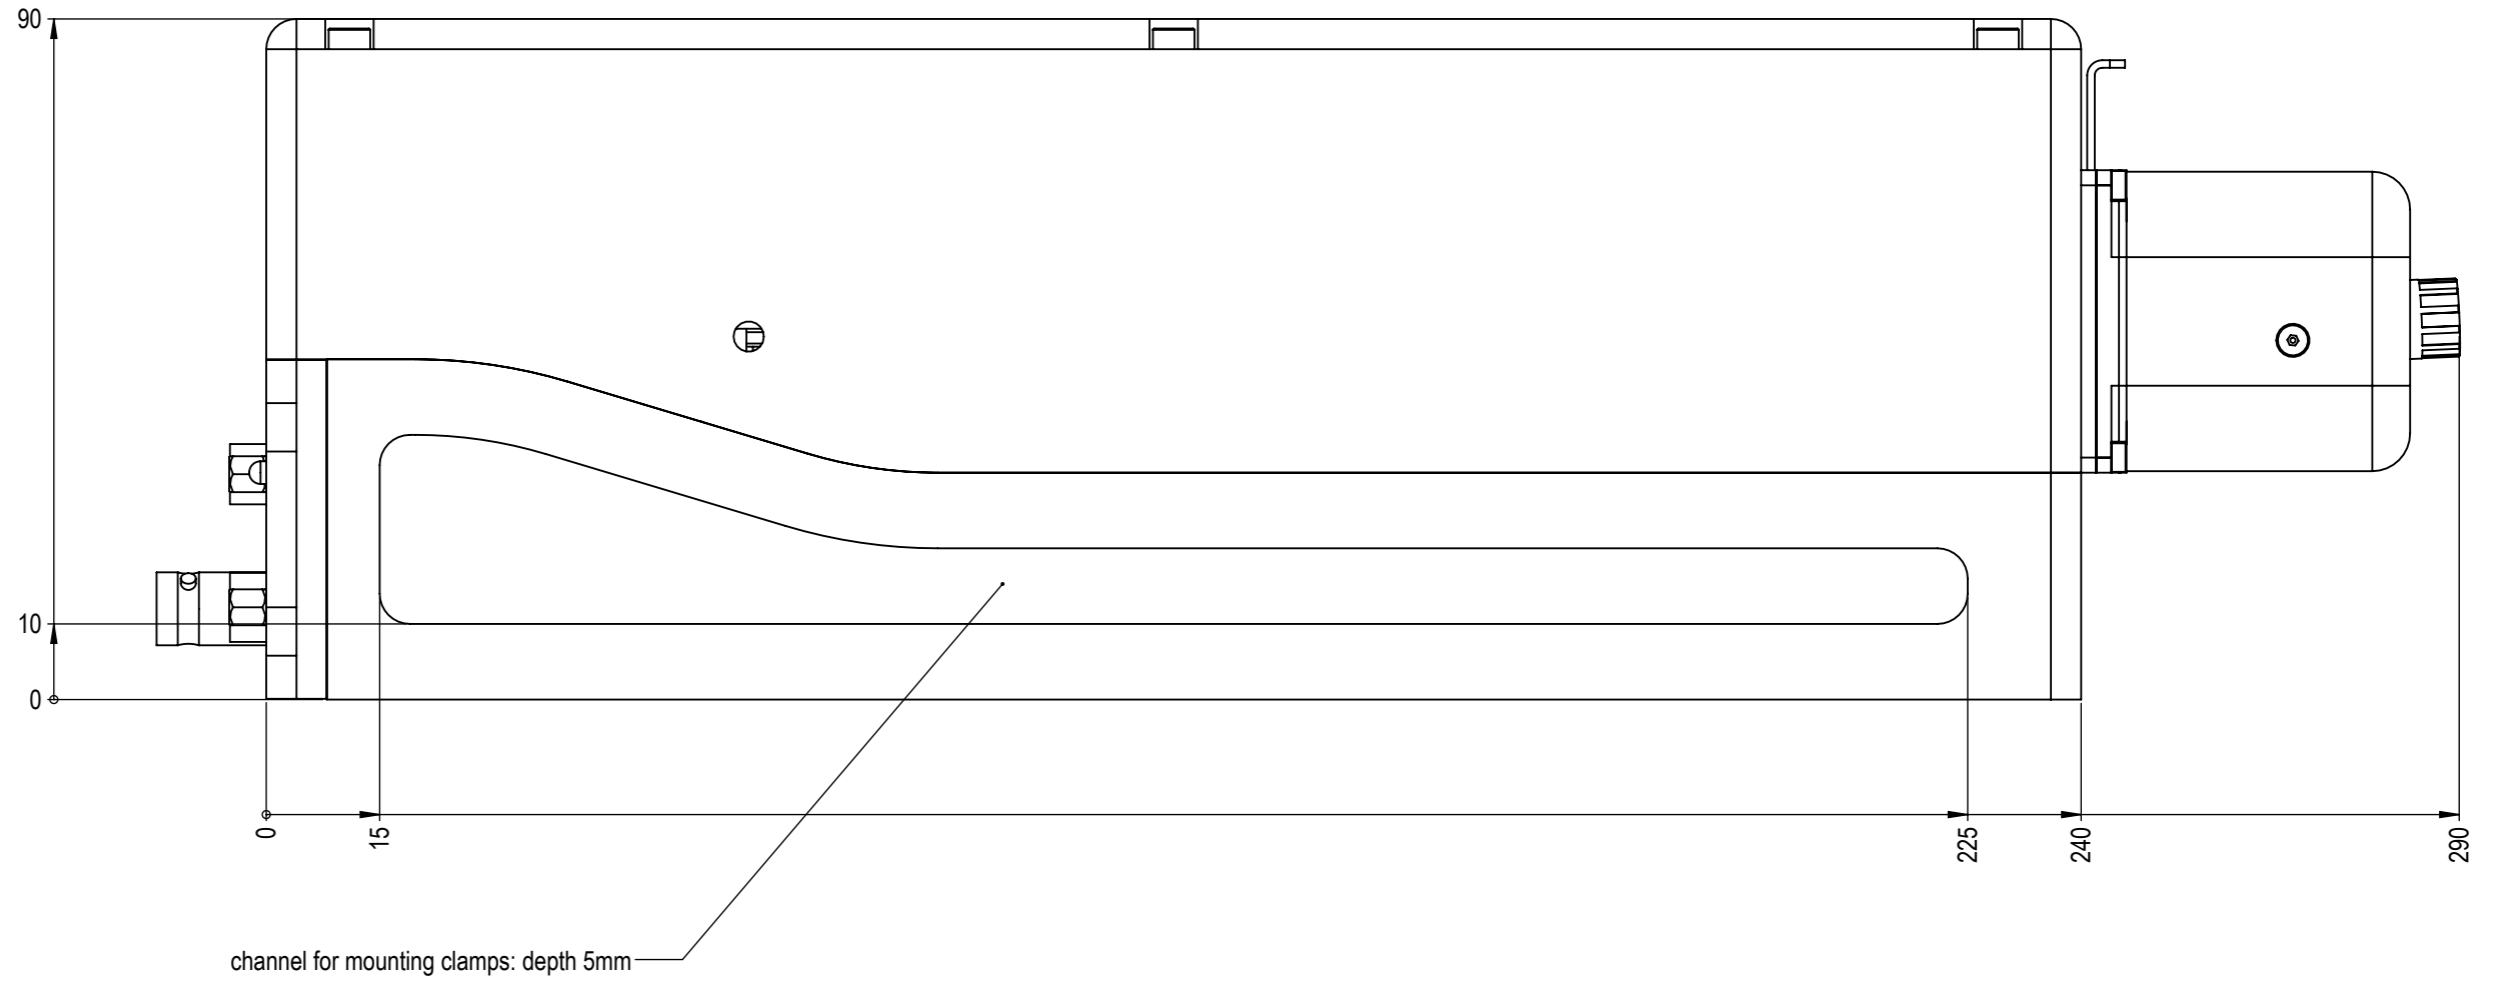

NOTE: This document is property of the company TOPTICA Photonics AG. All copyrights, trademarks, patents and other rights in connection herewith are expressly reserved to the company TOPTICA Photonics AG and no license is created hereby.

  Lochhamer Schlag 19 82166 Gräfelfing Tel.: 089-85837-0 Fax.: 089-85837-200	title		scale
	DFB pro L with FiberDock		1:1
dimensions are in mm	general tolerance	projection	sheet
view RIGHT	DIN ISO 2768 - mK		DA-000
		date	03.02.2017