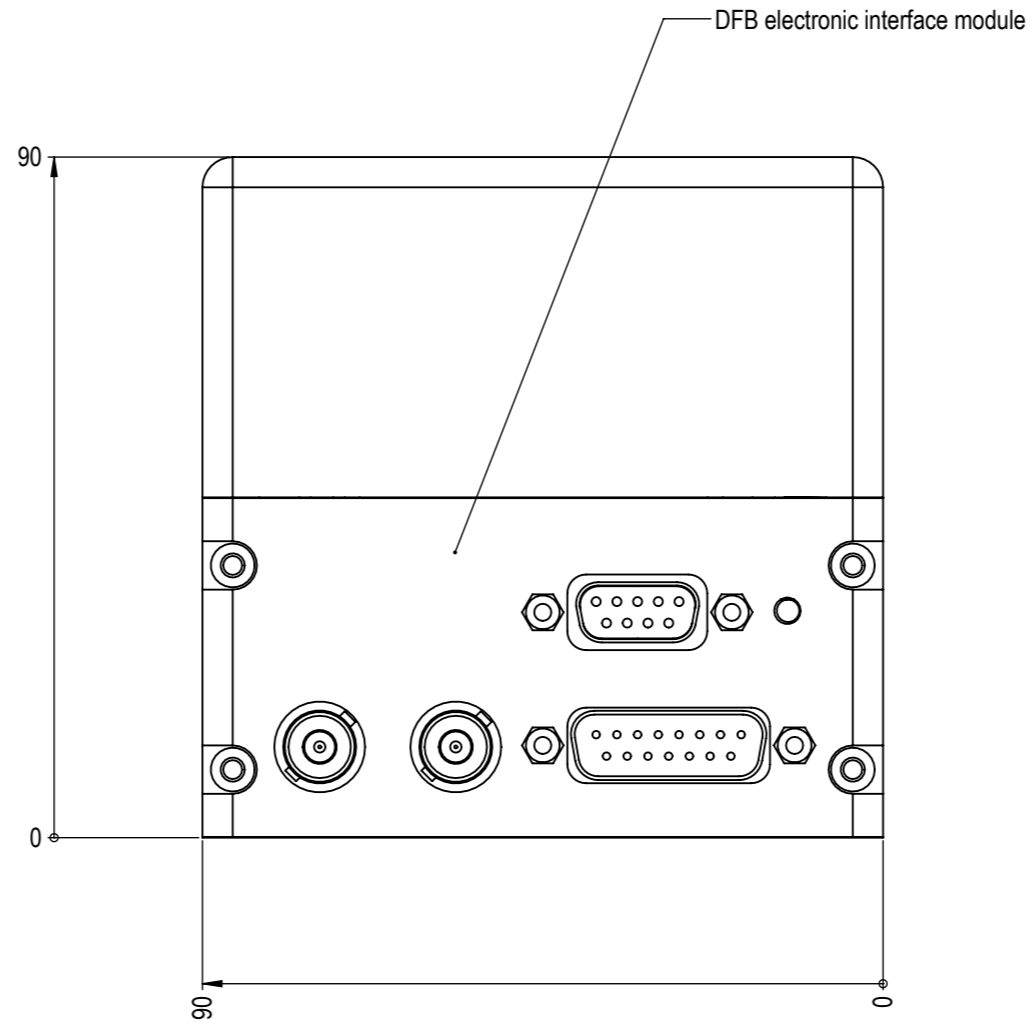

NOTE: This document is property of the company TOPTICA Photonics AG. All copyrights, trademarks, patents and other rights in connection herewith are expressly reserved to the company TOPTICA Photonics AG and no license is created hereby.

  Lochhamer Schlag 19 82166 Gräfelfing Tel.: 089-85837-0 Fax.: 089-85837-200	title		scale
	DFB pro L with FiberDock		1:1
			format
			A3
dimensions are in mm	general tolerance	projection	date
view BACK	DIN ISO 2768 - mK		03.02.2017
			sheet
			DA-000