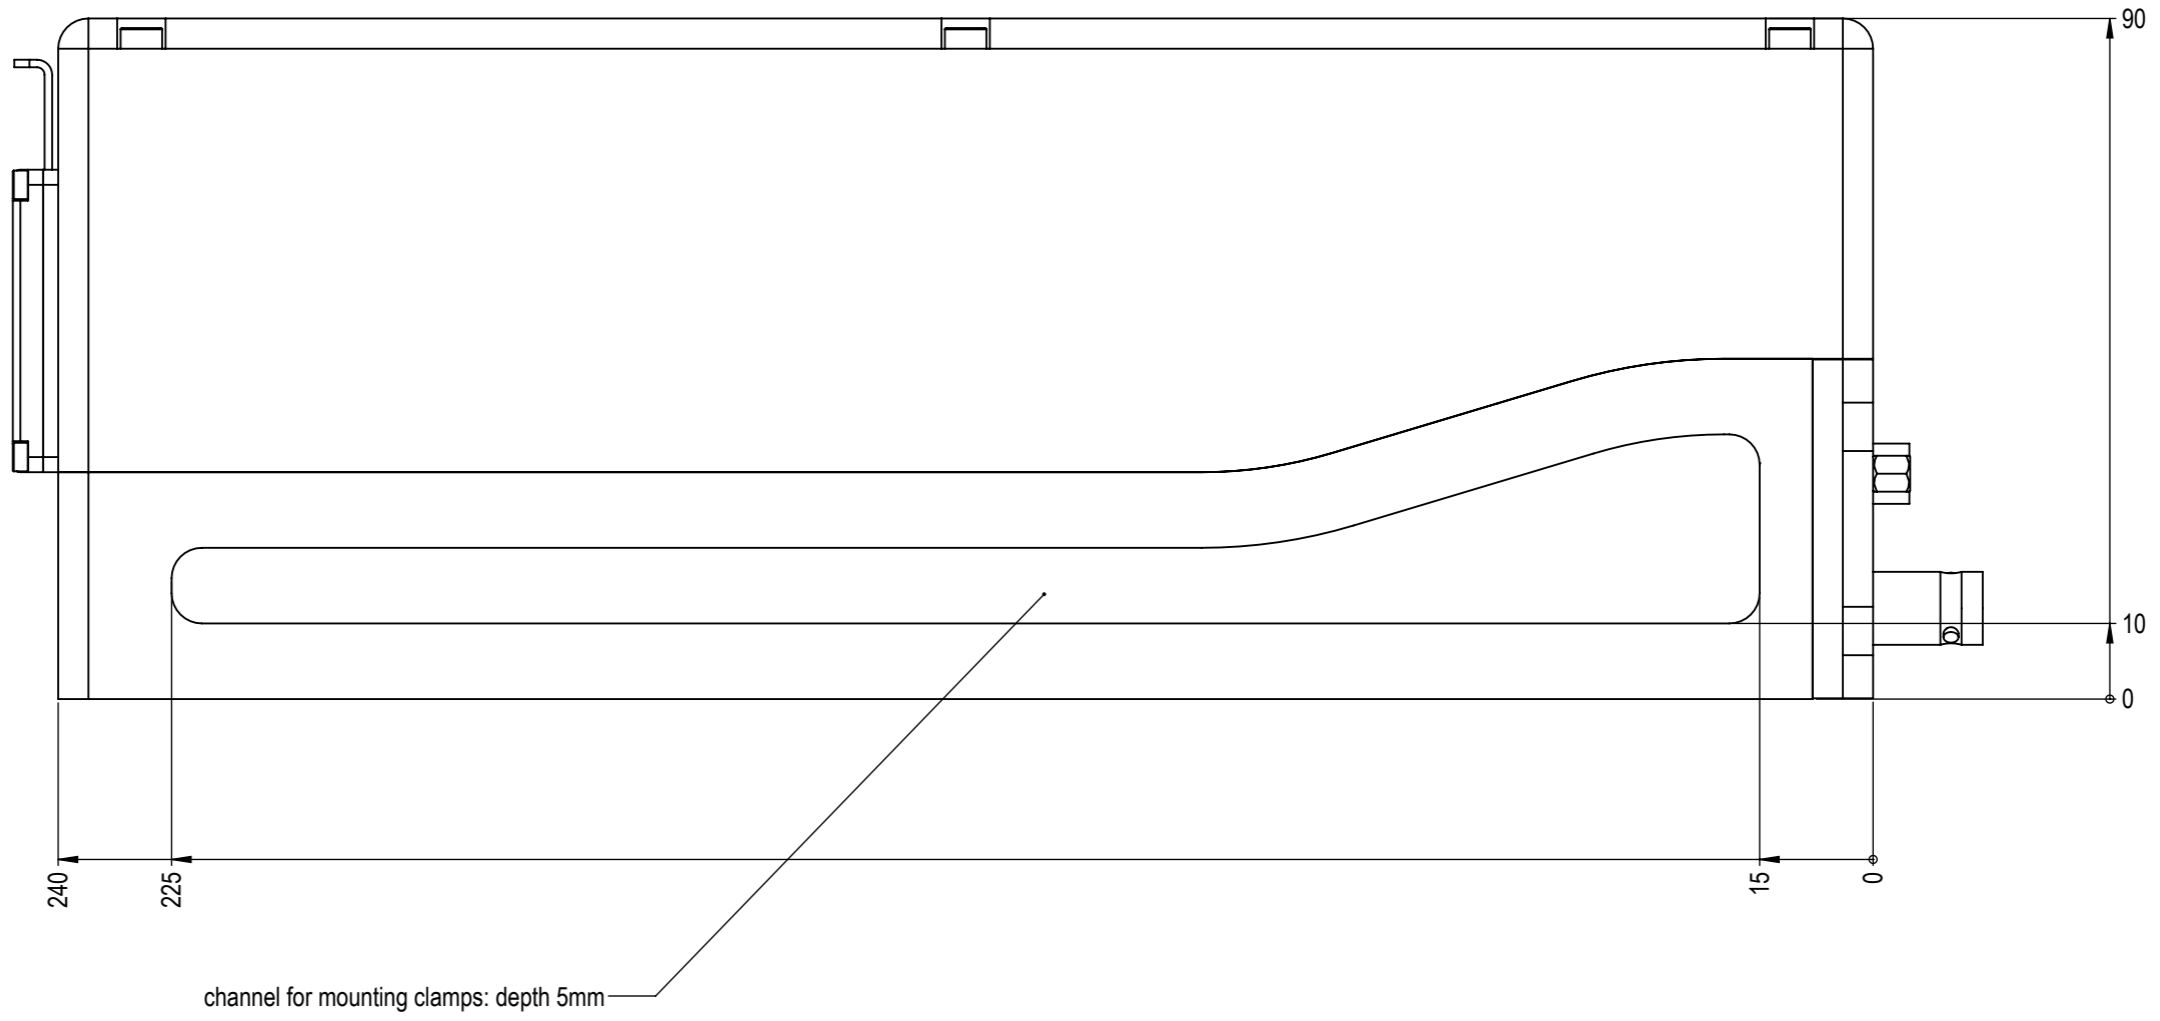

NOTE: This document is property of the company TOPTICA Photonics AG. All copyrights, trademarks, patents and other rights in connection herewith are expressly reserved to the company TOPTICA Photonics AG and no license is created hereby.

  Lochhamer Schlag 19 82166 Gräfelfing Tel.: 089-85837-0 Fax.: 089-85837-200	title		scale
	DFB pro L		1:1
dimensions are in mm	general tolerance	projection	sheet
view LEFT	DIN ISO 2768 - mK		7/7
		date	
		03.02.2017