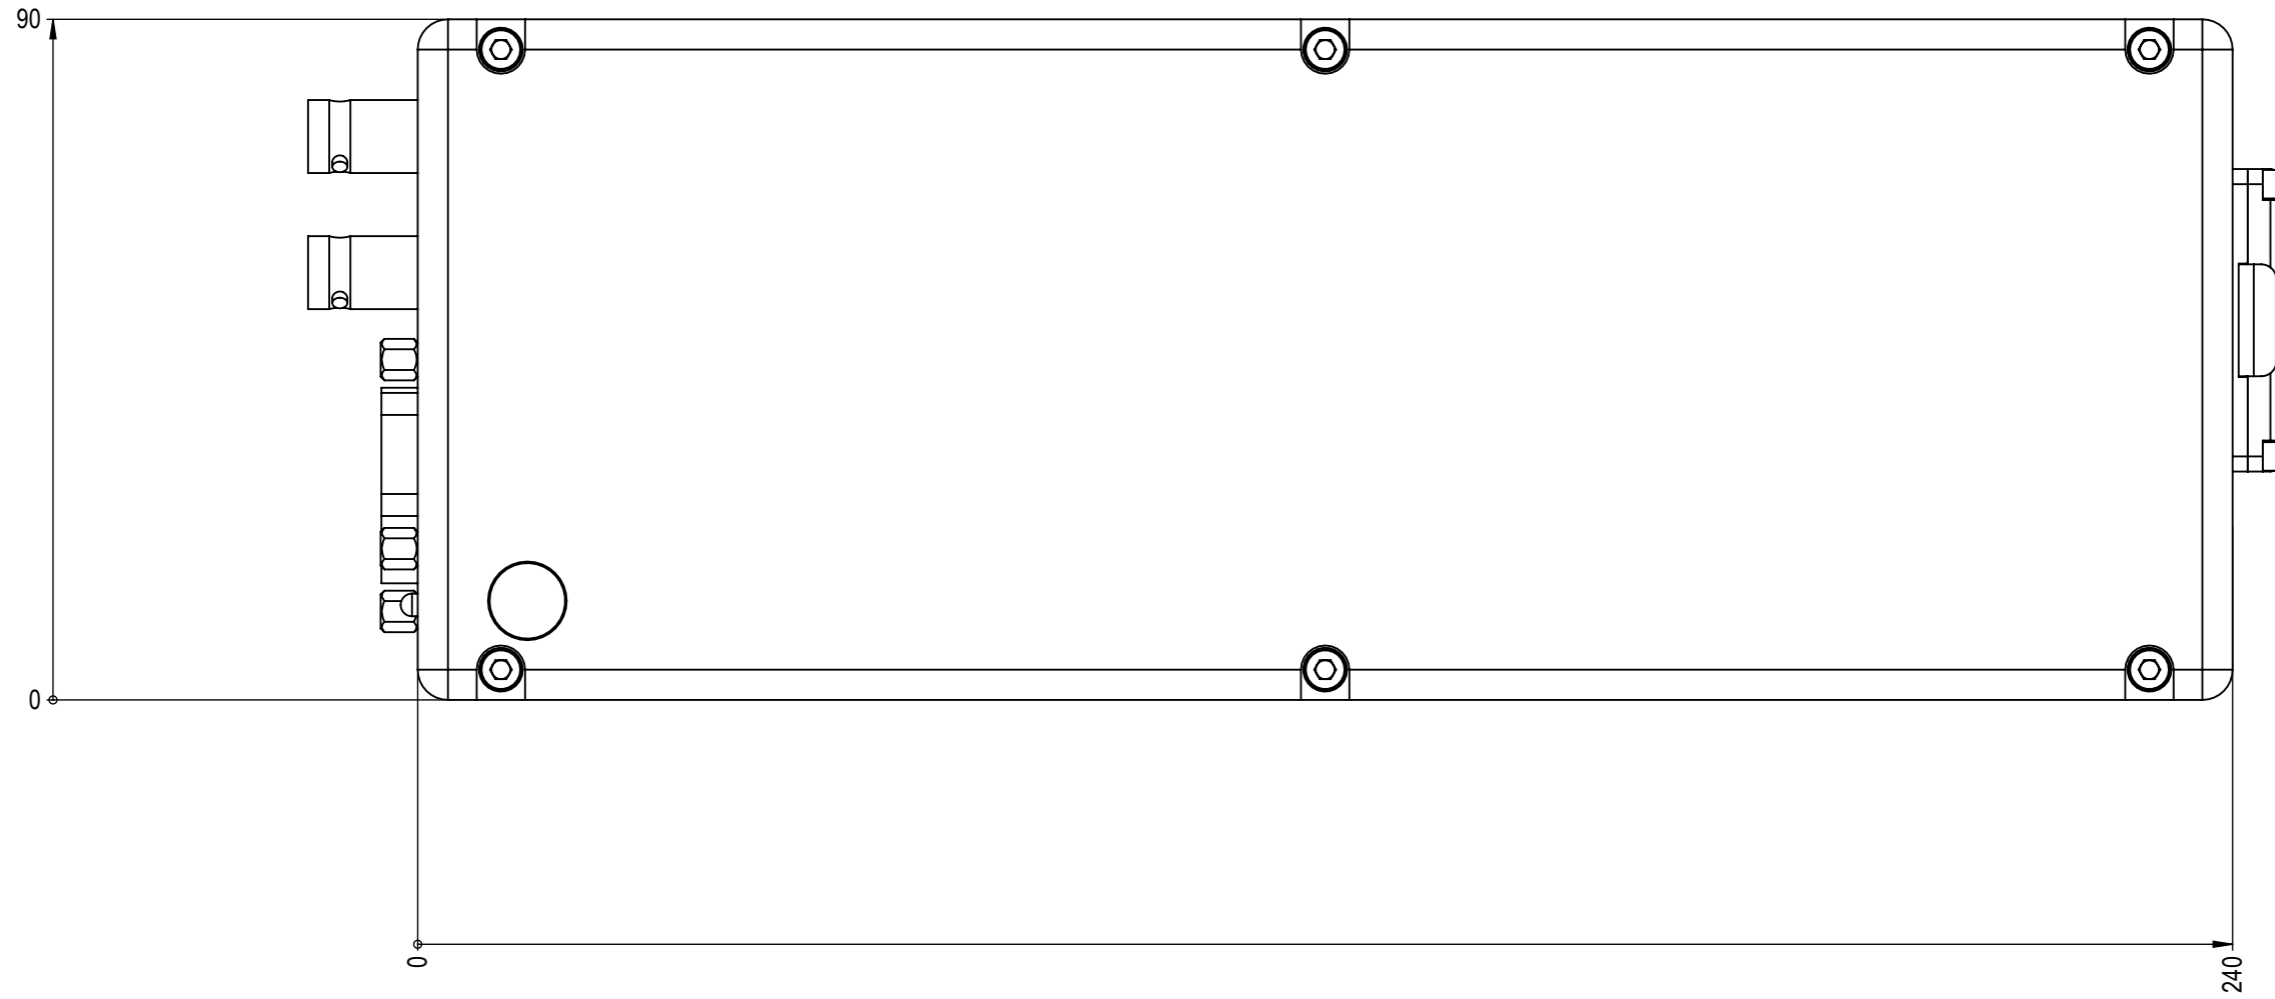

NOTE: This document is property of the company TOPTICA Photonics AG. All copyrights, trademarks, patents and other rights in connection herewith are expressly reserved to the company TOPTICA Photonics AG and no license is created hereby.

  Lochhamer Schlag 19 82166 Gräfelfing Tel.: 089-85837-0 Fax.: 089-85837-200	title		scale
	DFB pro L		1:1
dimensions are in mm	general tolerance	projection	sheet
view TOP	DIN ISO 2768 - mK		2/7
		date	
		03.02.2017