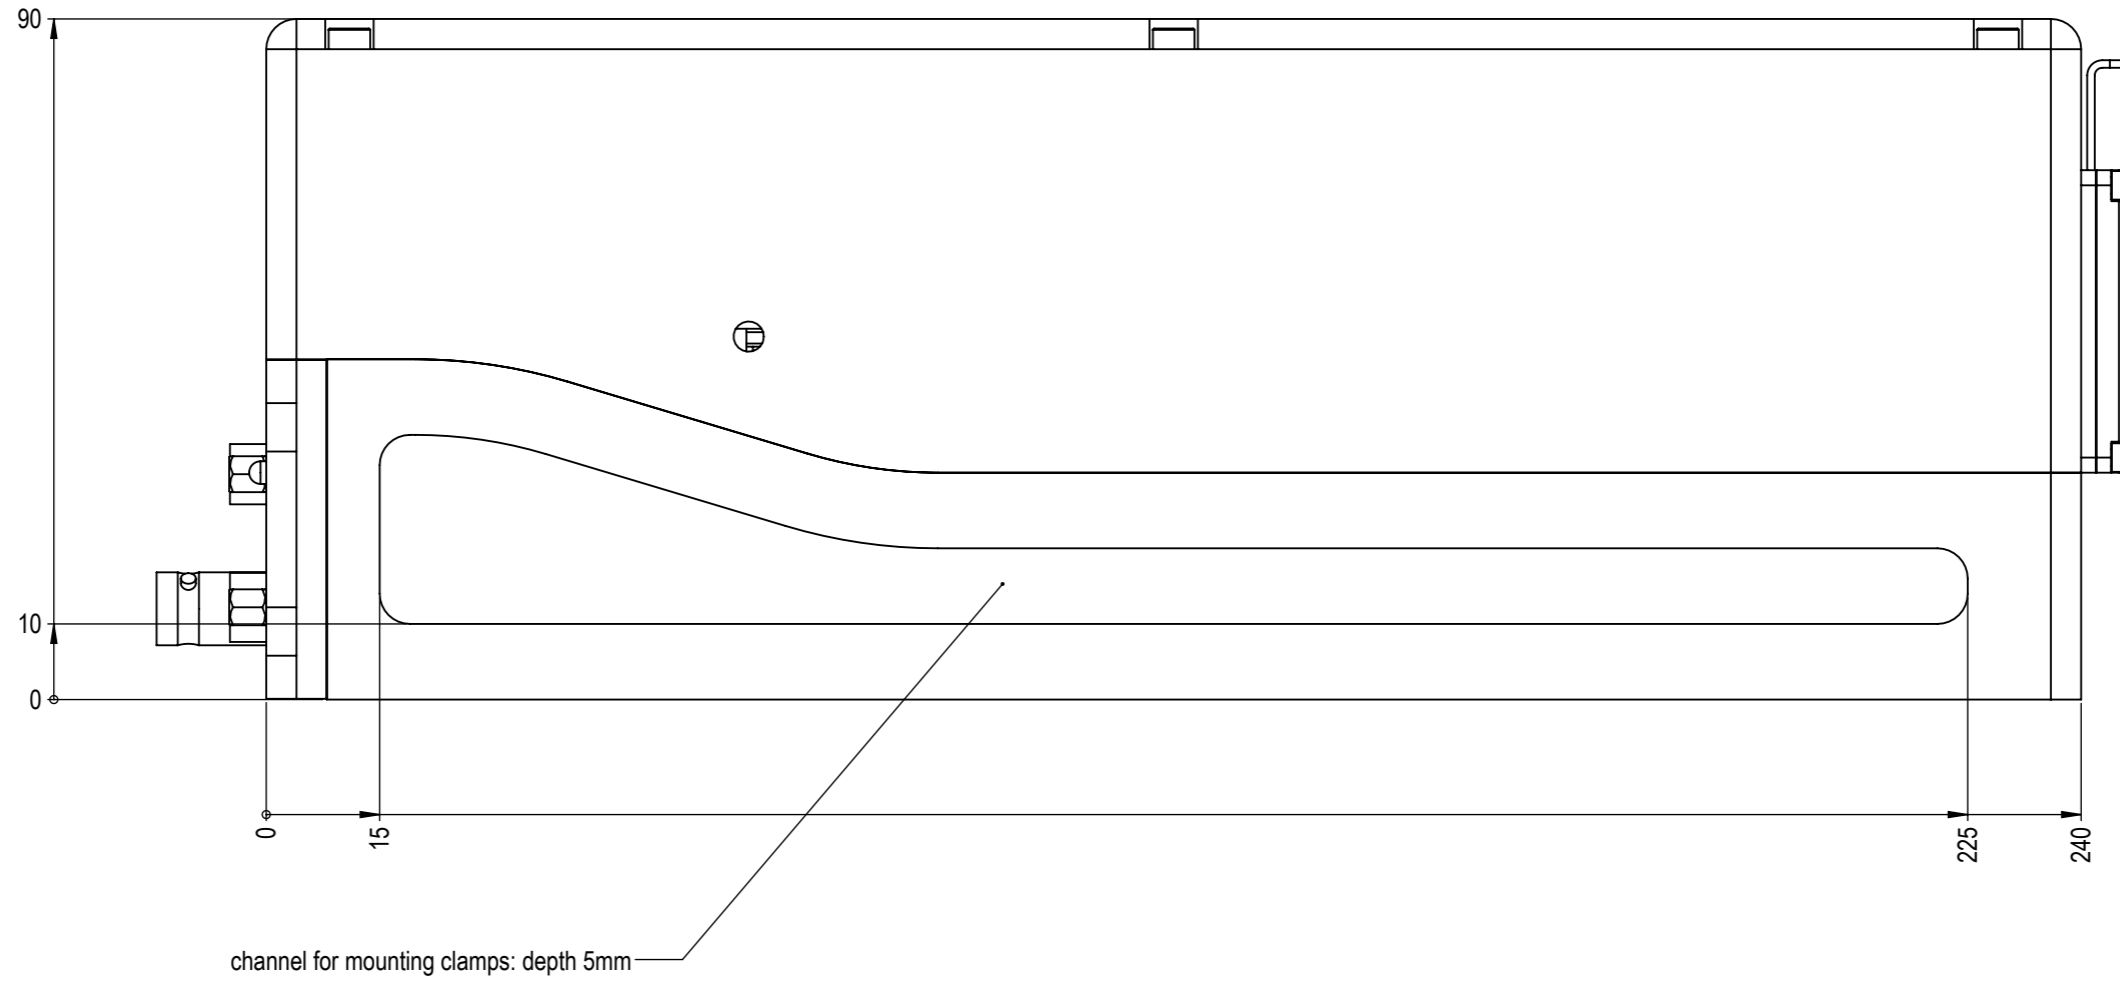

NOTE: This document is property of the company TOPTICA Photonics AG. All copyrights, trademarks, patents and other rights in connection herewith are expressly reserved to the company TOPTICA Photonics AG and no license is created hereby.

  Lochhamer Schlag 19 82166 Gräfelfing Tel.: 089-85837-0 Fax.: 089-85837-200	title	scale
	DFB pro L	1:1
dimensions are in mm	general tolerance	projection
view RIGHT	DIN ISO 2768 - mK	
	date	sheet
	03.02.2017	6/7