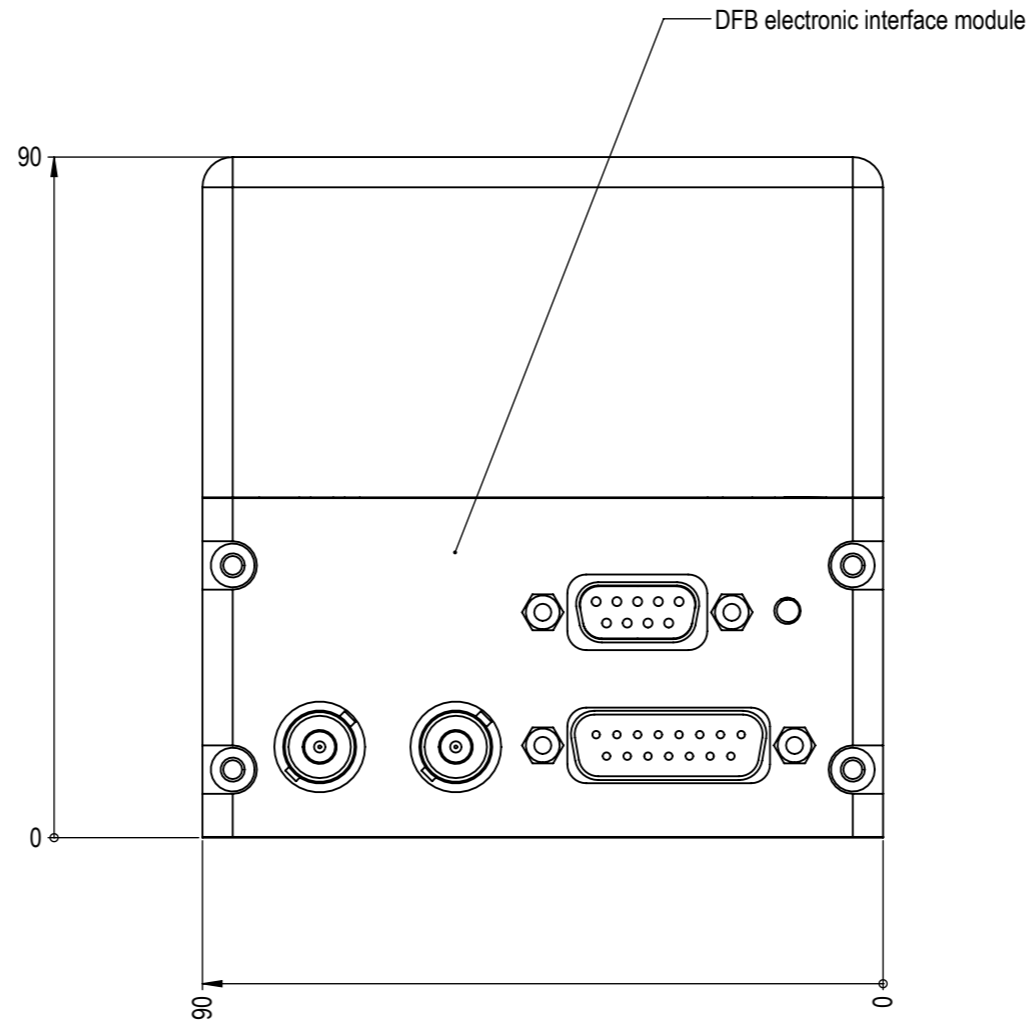

NOTE: This document is property of the company TOPTICA Photonics AG. All copyrights, trademarks, patents and other rights in connection herewith are expressly reserved to the company TOPTICA Photonics AG and no license is created hereby.

  Lochhamer Schlag 19 82166 Gräfelfing Tel.: 089-85837-0 Fax.: 089-85837-200	title		scale
	DFB pro L		1:1
dimensions are in mm	general tolerance	projection	format
view BACK	DIN ISO 2768 - mK		A3
		date	sheet
		03.02.2017	5/7