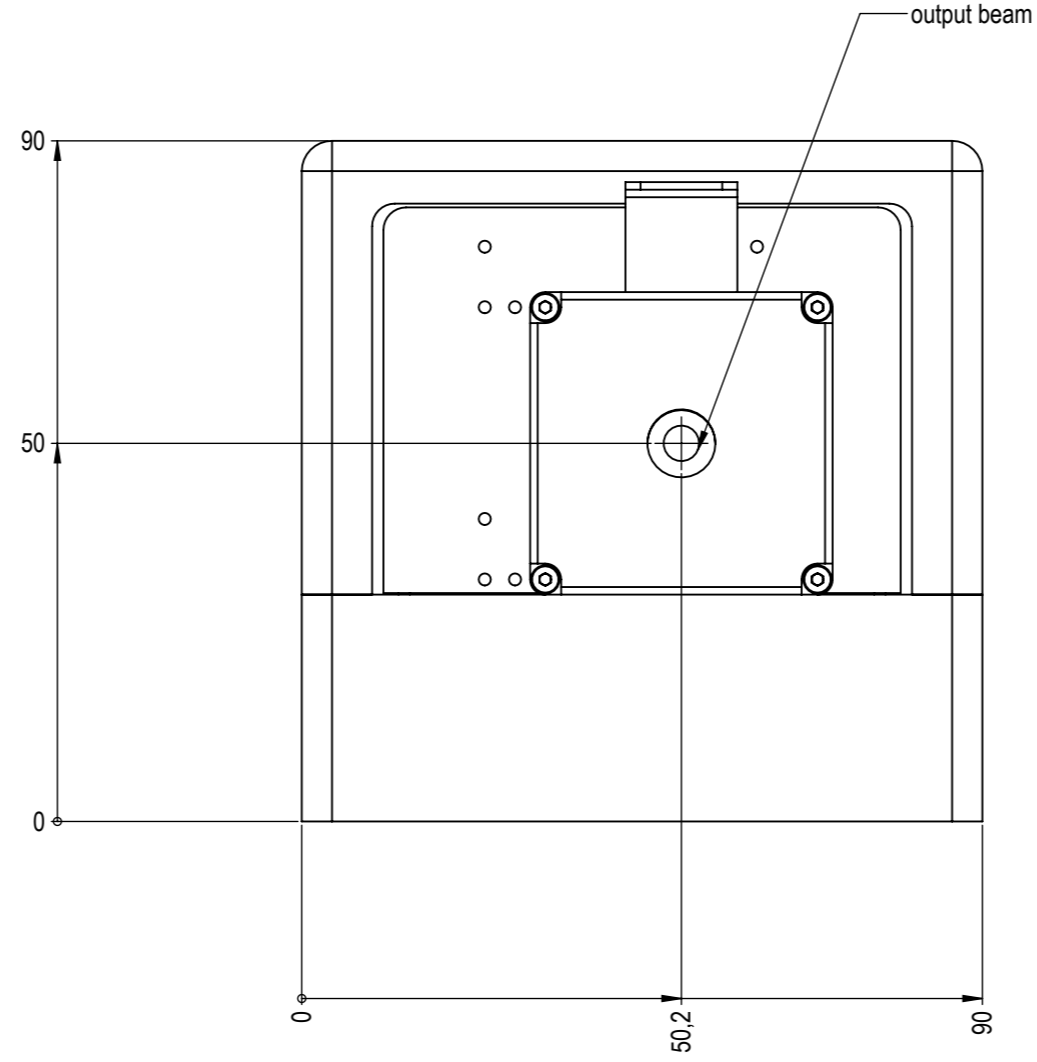

NOTE: This document is property of the company TOPTICA Photonics AG. All copyrights, trademarks, patents and other rights in connection herewith are expressly reserved to the company TOPTICA Photonics AG and no license is created hereby.

  Lochhamer Schlag 19 82166 Gräfelfing Tel.: 089-85837-0 Fax.: 089-85837-200	title		scale
	DFB pro L		1:1
dimensions are in mm	general tolerance	projection	sheet
view FRONT	DIN ISO 2768 - mK		4/7
		date	
		03.02.2017	
		format	
		A3