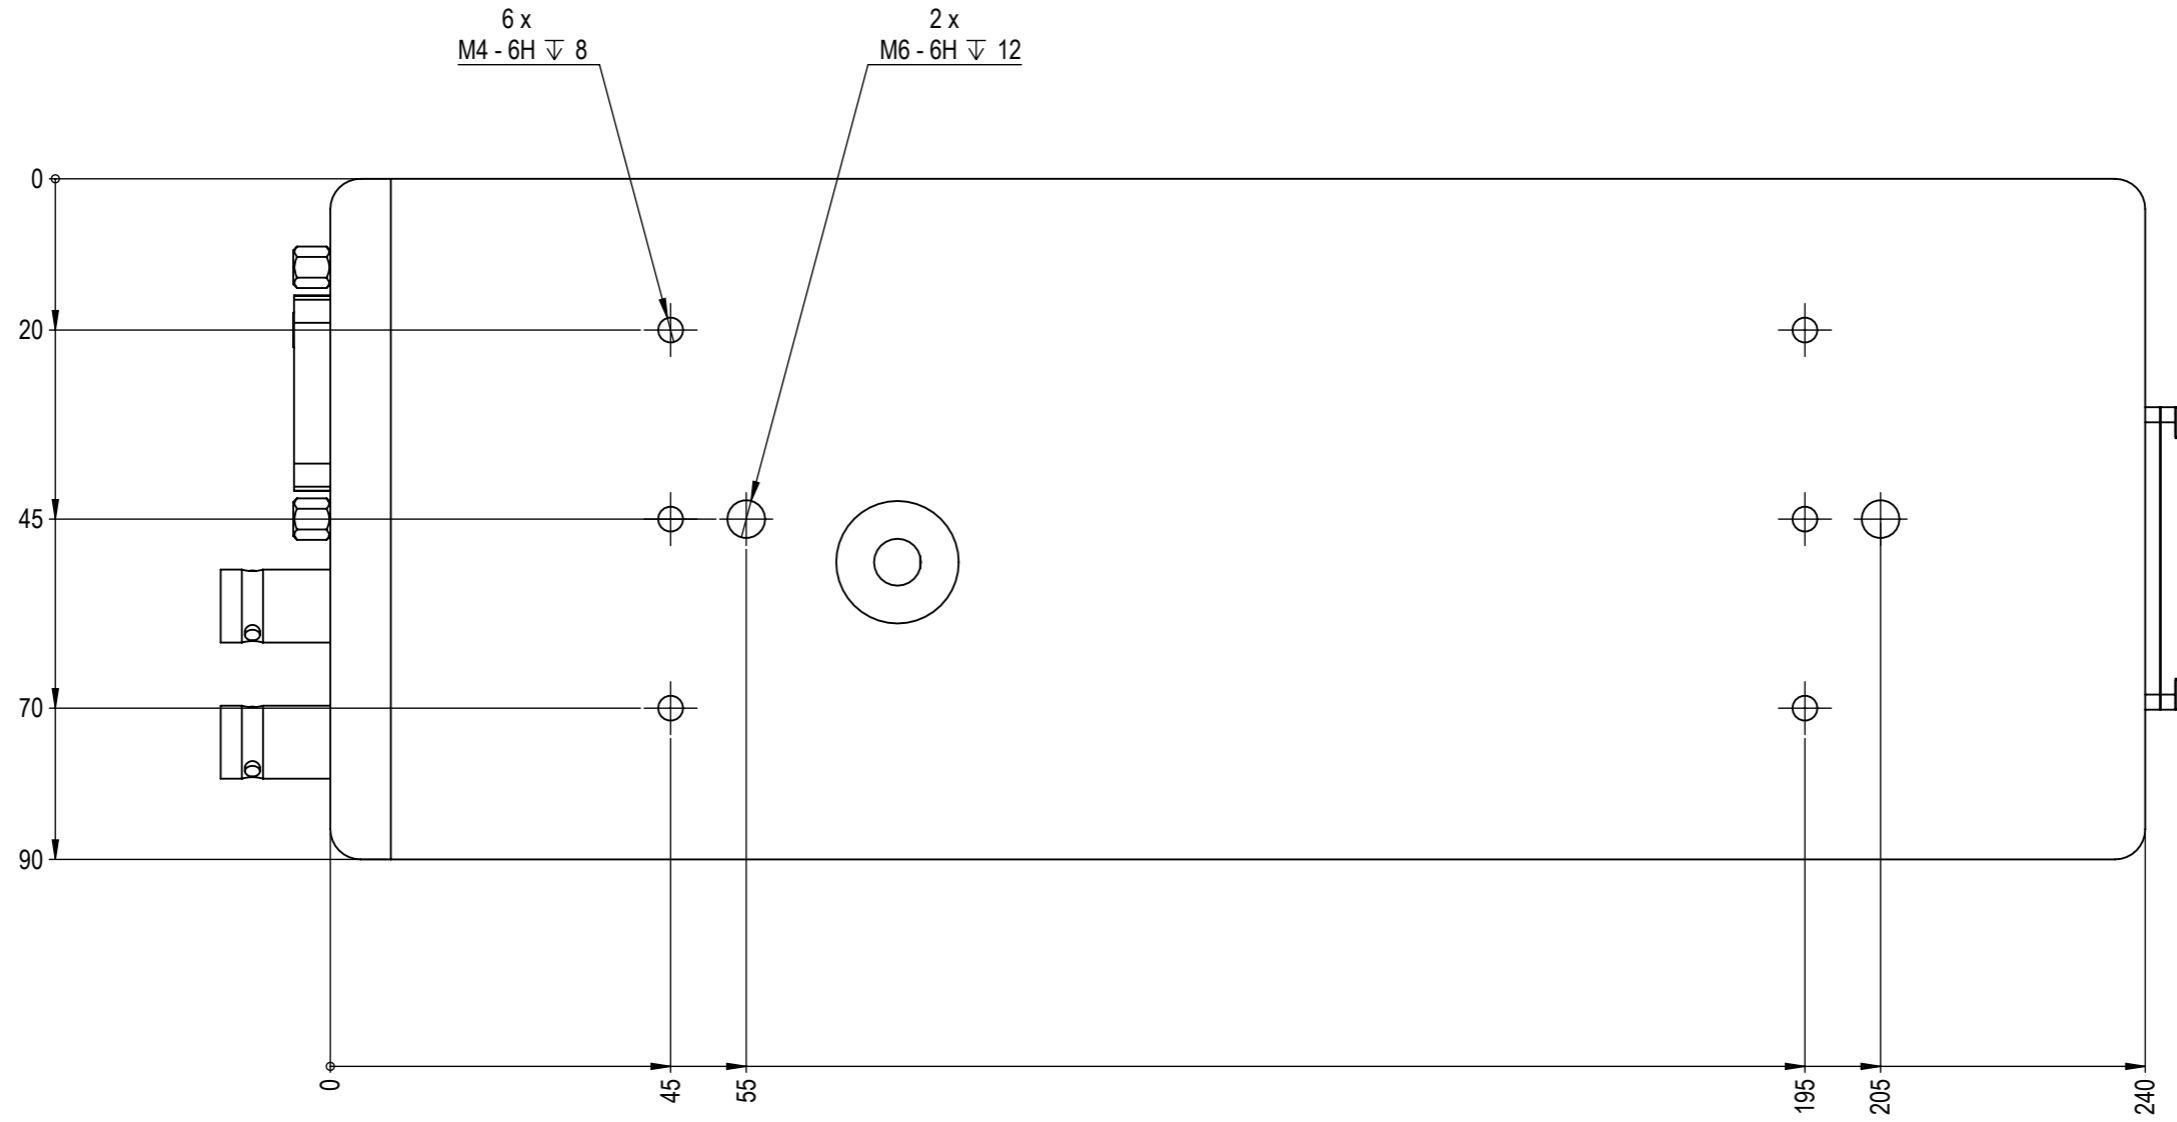

NOTE: This document is property of the company TOPTICA Photonics AG. All copyrights, trademarks, patents and other rights in connection herewith are expressly reserved to the company TOPTICA Photonics AG and no license is created hereby.

  Lochhamer Schlag 19 82166 Gräfelfing Tel.: 089-85837-0 Fax.: 089-85837-200	title		scale
	DFB pro L		1:1
dimensions are in mm	general tolerance	projection	sheet
view BOTTOM	DIN ISO 2768 - mK		3/7
		date	
		03.02.2017