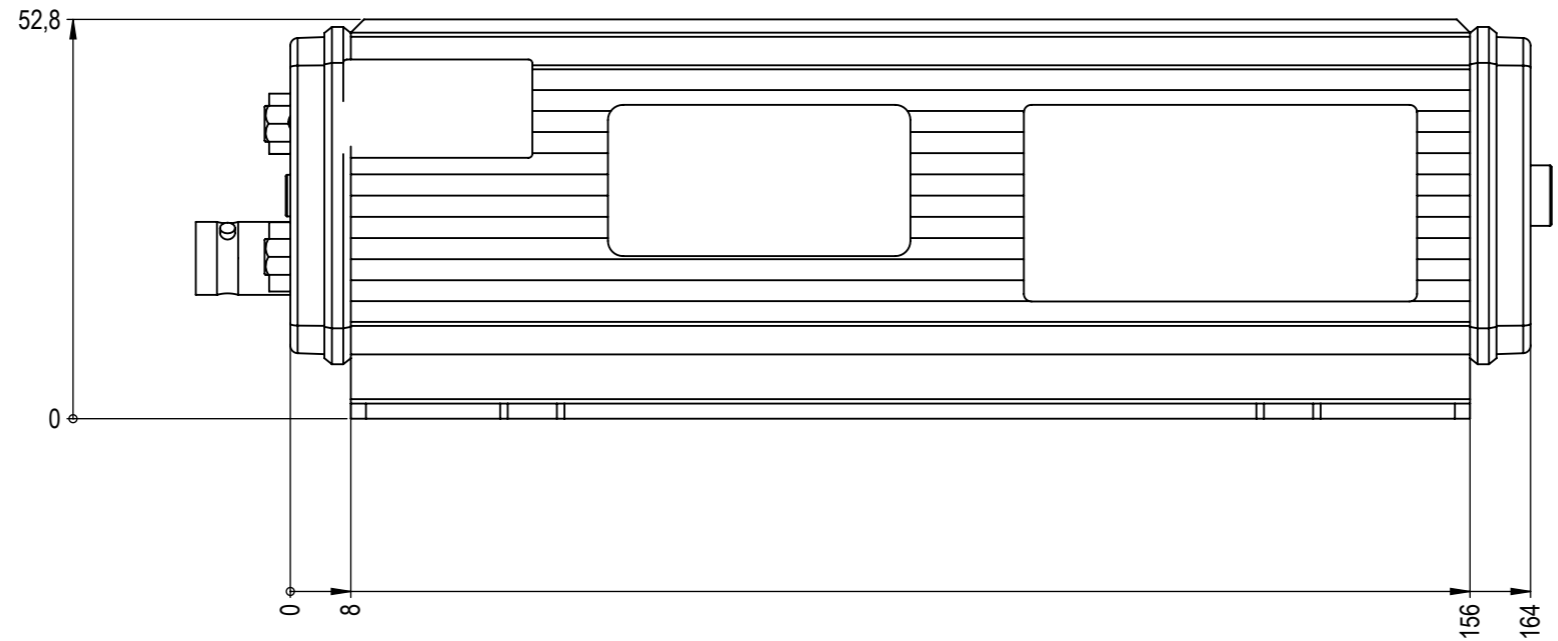

NOTE: This document is property of the company TOPTICA Photonics AG. All copyrights, trademarks, patents and other rights in connection herewith are expressly reserved to the company TOPTICA Photonics AG and no license is created hereby.

  Lochhamer Schlag 19 82166 Grafelfing Tel.: 089-85837-0 Fax.: 089-85837-200	title		scale
	DFB pro BFY		1:1
dimensions are in mm	general tolerance	projection	sheet
view RIGHT	DIN ISO 2768 - mK		6/7
		date	
		03.02.2017