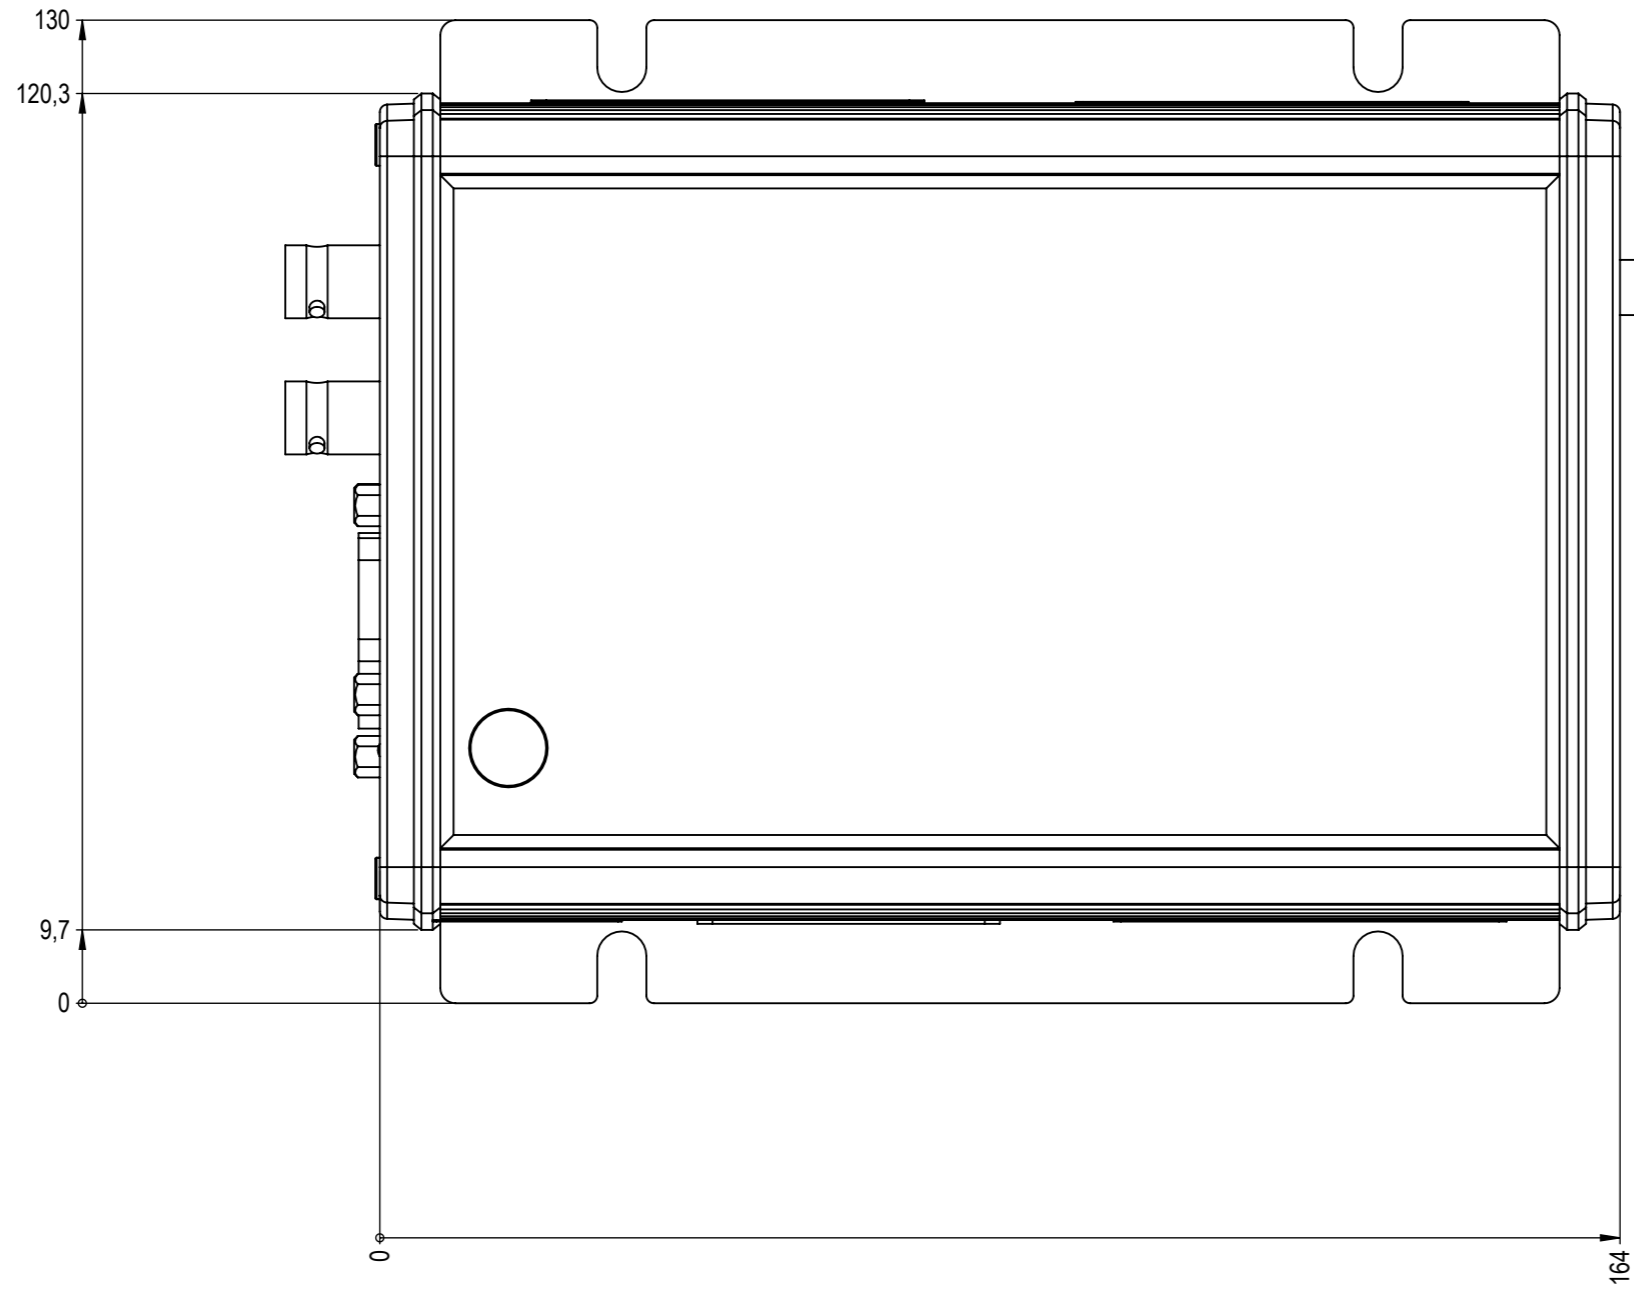

NOTE: This document is property of the company TOPTICA Photonics AG. All copyrights, trademarks, patents and other rights in connection herewith are expressly reserved to the company TOPTICA Photonics AG and no license is created hereby.

  Lochhamer Schlag 19 82166 Gräfelfing Tel.: 089-85837-0 Fax.: 089-85837-200	title		scale
	DFB pro BFY		1:1
dimensions are in mm	general tolerance	projection	sheet
view TOP	DIN ISO 2768 - mK		2/7
		date	
		03.02.2017