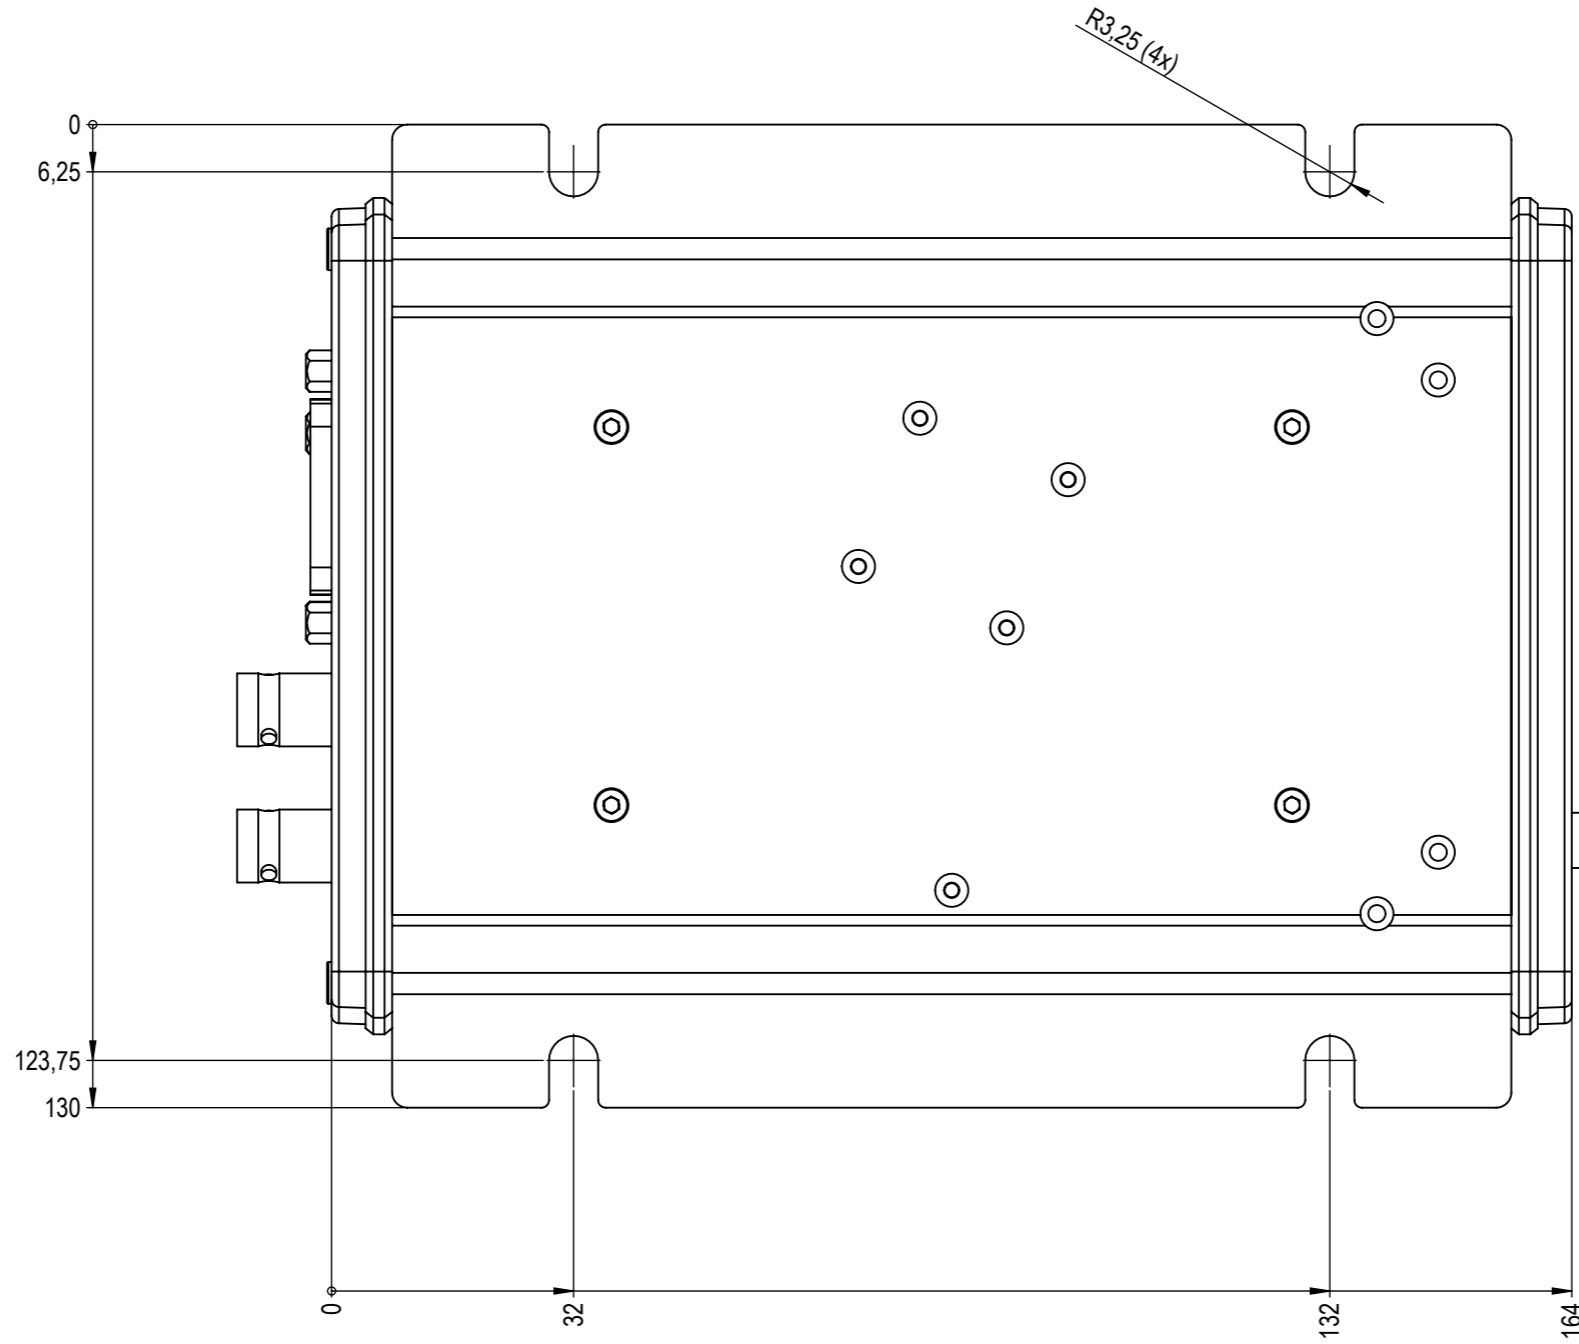

NOTE: This document is property of the company TOPTICA Photonics AG. All copyrights, trademarks, patents and other rights in connection herewith are expressly reserved to the company TOPTICA Photonics AG and no license is created hereby.

  Lochhamer Schlag 19 82166 Grafelfing Tel.: 089-85837-0 Fax.: 089-85837-200	title	scale
	DFB pro BFY	1:1
dimensions are in mm	general tolerance	projection
view BOTTOM	DIN ISO 2768 - mK	
	date	sheet
	03.02.2017	3/7