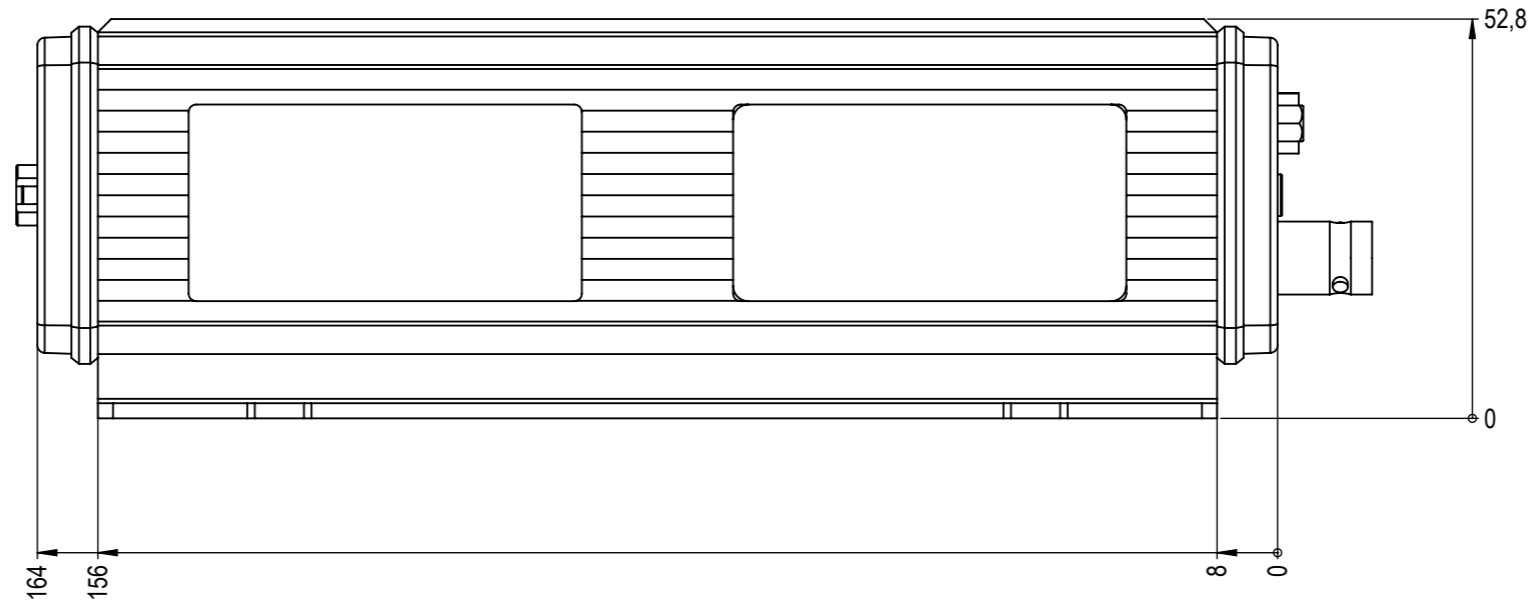

NOTE: This document is property of the company TOPTICA Photonics AG. All copyrights, trademarks, patents and other rights in connection herewith are expressly reserved to the company TOPTICA Photonics AG and no license is created hereby.

  Lochhamer Schlag 19 82166 Gräfelfing Tel.: 089-85837-0 Fax.: 089-85837-200	title		scale
	DFB pro BFY		1:1
dimensions are in mm	general tolerance	projection	sheet
view LEFT	DIN ISO 2768 - mK		7/7
		date	
		03.02.2017