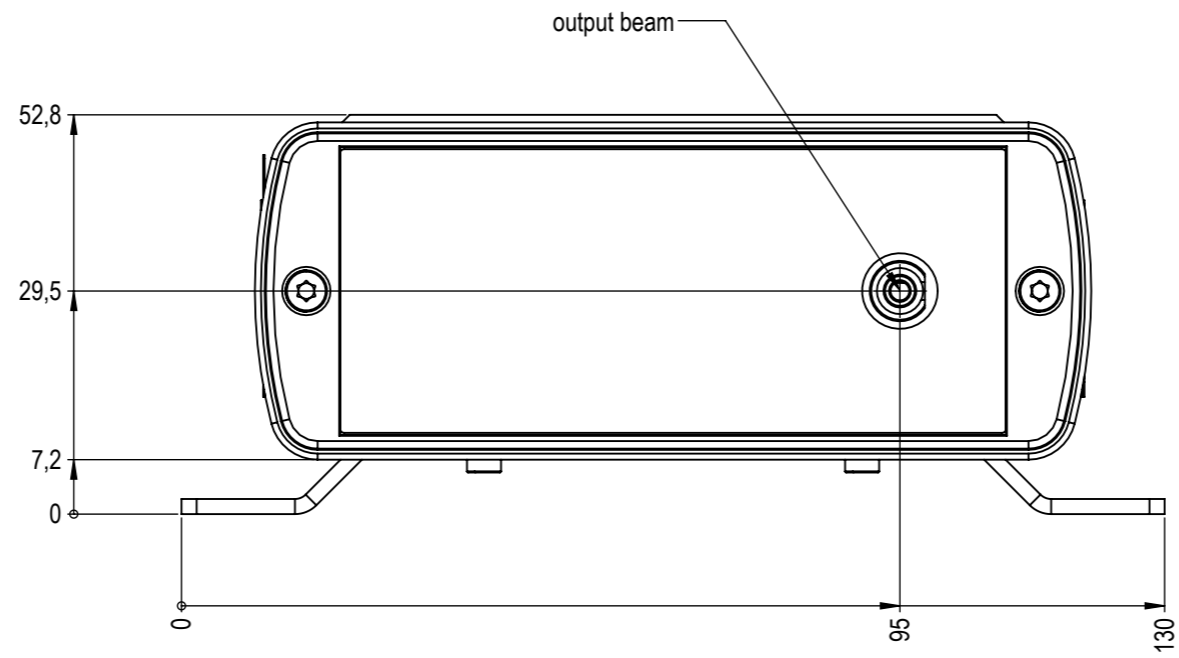

NOTE: This document is property of the company TOPTICA Photonics AG. All copyrights, trademarks, patents and other rights in connection herewith are expressly reserved to the company TOPTICA Photonics AG and no license is created hereby.

  Lochhamer Schlag 19 82166 Grafelfing Tel.: 089-85837-0 Fax.: 089-85837-200	title		scale
	DFB pro BFY		1:1
dimensions are in mm	general tolerance	projection	sheet
view FRONT	DIN ISO 2768 - mK		4/7
		date	
		03.02.2017