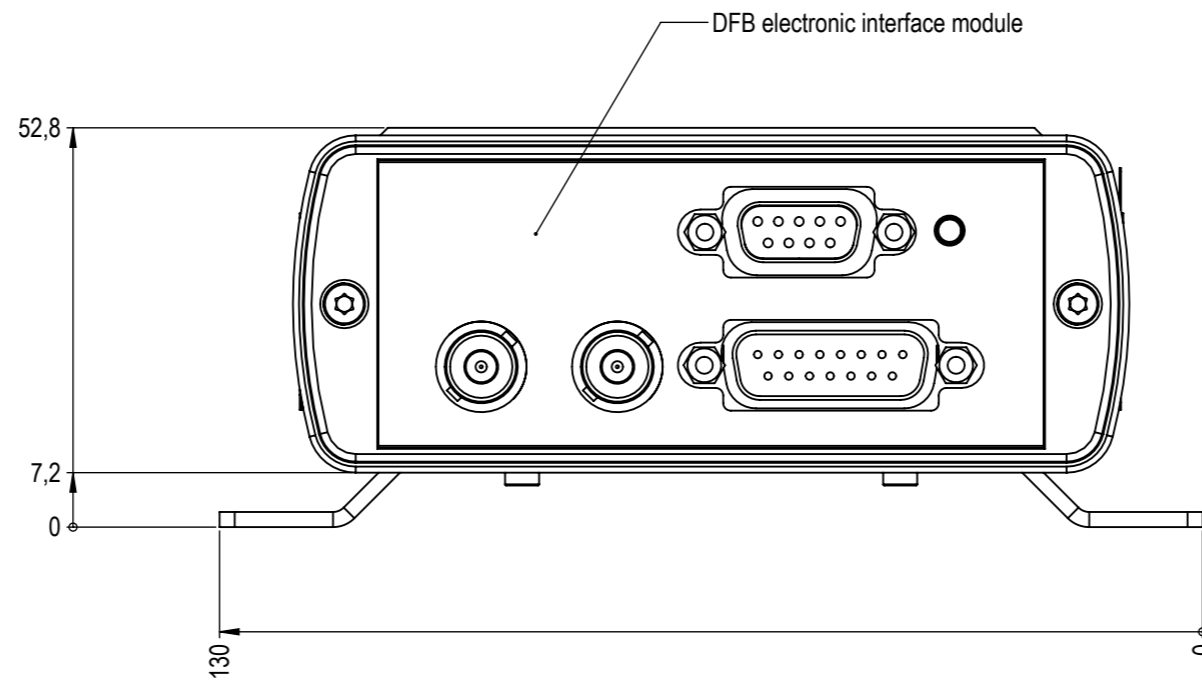

NOTE: This document is property of the company TOPTICA Photonics AG. All copyrights, trademarks, patents and other rights in connection herewith are expressly reserved to the company TOPTICA Photonics AG and no license is created hereby.

  Lochhamer Schlag 19 82166 Grafelfing Tel.: 089-85837-0 Fax.: 089-85837-200	title		scale
	DFB pro BFY		1:1
dimensions are in mm	general tolerance	projection	sheet
view BACK	DIN ISO 2768 - mK		5/7
		date	
		03.02.2017