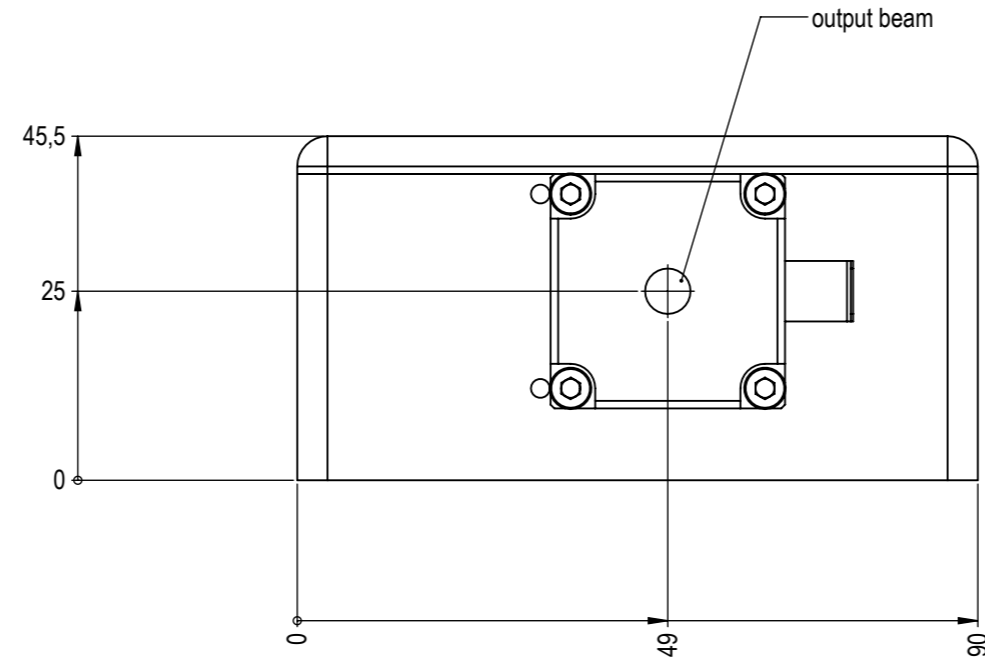

NOTE: This document is property of the company TOPTICA Photonics AG. All copyrights, trademarks, patents and other rights in connection herewith are expressly reserved to the company TOPTICA Photonics AG and no license is created hereby.

  Lochhamer Schlag 19 82166 Gräfelfing Tel.: 089-85837-0 Fax.: 089-85837-200	title		scale
	DFB pro		1:1
dimensions are in mm	general tolerance	projection	sheet
view FRONT	DIN ISO 2768 - mK		4/7
		date	
		03.02.2017