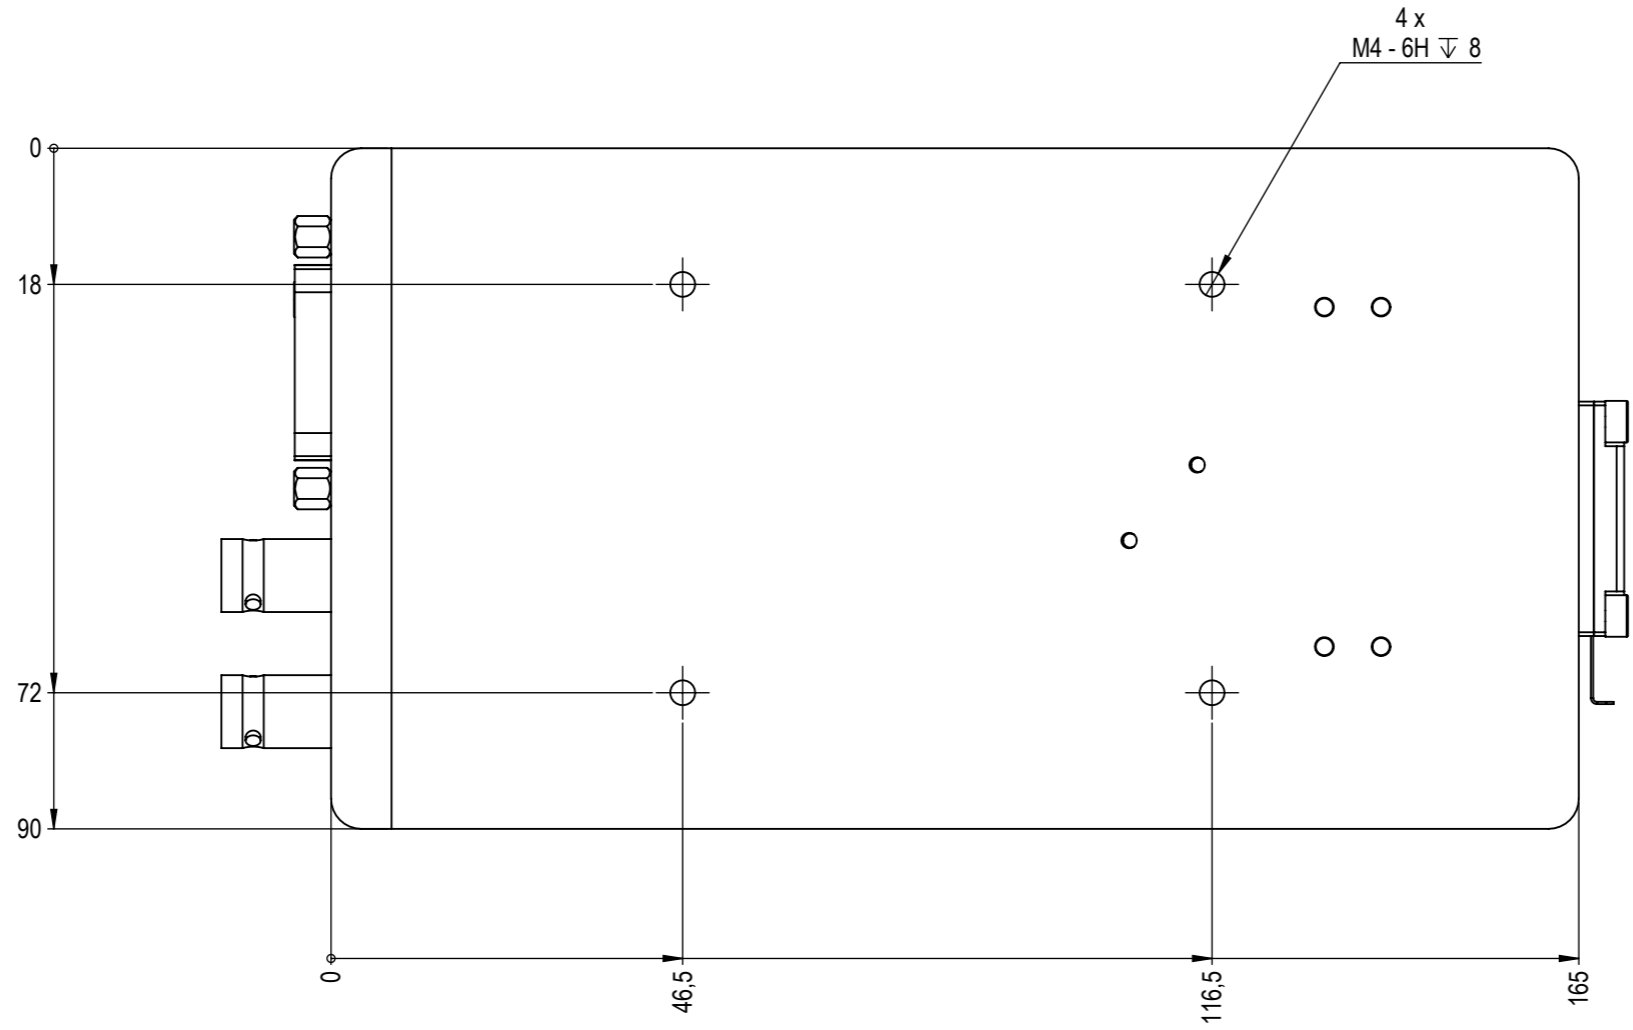

NOTE: This document is property of the company TOPTICA Photonics AG. All copyrights, trademarks, patents and other rights in connection herewith are expressly reserved to the company TOPTICA Photonics AG and no license is created hereby.

  Lochhamer Schlag 19 82166 Gräfelfing Tel.: 089-85837-0 Fax.: 089-85837-200	title		scale
	DFB pro		1:1
dimensions are in mm	general tolerance	projection	sheet
view BOTTOM	DIN ISO 2768 - mK		3/7
		date	
		03.02.2017