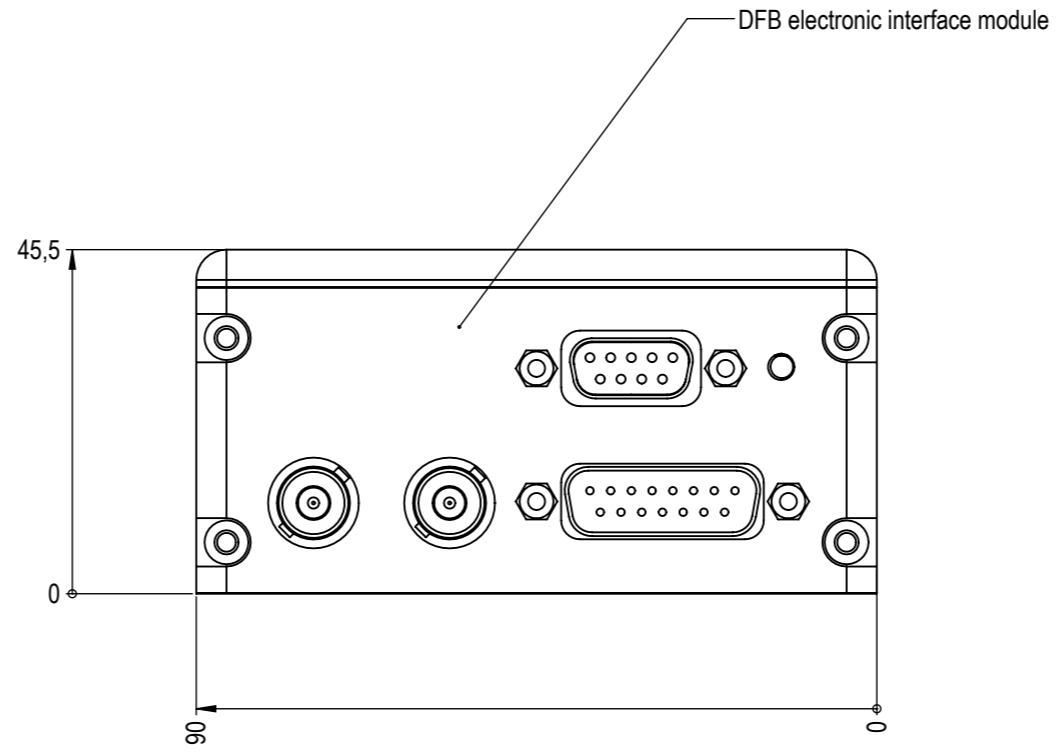

NOTE: This document is property of the company TOPTICA Photonics AG. All copyrights, trademarks, patents and other rights in connection herewith are expressly reserved to the company TOPTICA Photonics AG and no license is created hereby.

 Lochhamer Schlag 19 82166 Grafelfing Tel.: 089-85837-0 Fax.: 089-85837-200	title	scale		
	DFB pro	1:1		
dimensions are in mm	general tolerance	projection	date	sheet
view BACK	DIN ISO 2768 - mK		03.02.2017	5/7