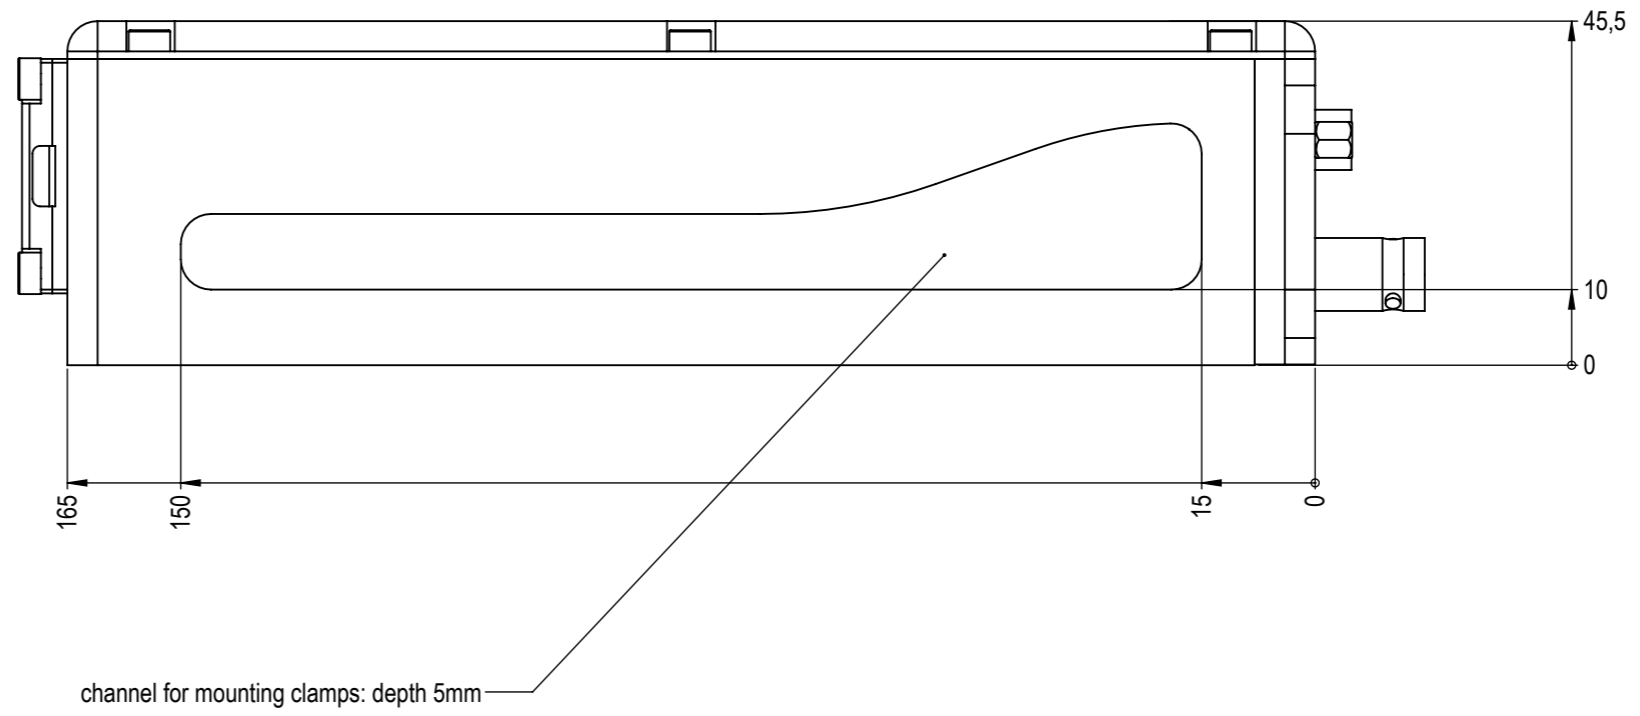

NOTE: This document is property of the company TOPTICA Photonics AG. All copyrights, trademarks, patents and other rights in connection herewith are expressly reserved to the company TOPTICA Photonics AG and no license is created hereby.

 Lochhamer Schlag 19 82166 Gräfelfing Tel.: 089-85837-0 Fax.: 089-85837-200	title	scale		
	DFB pro	1:1		
dimensions are in mm	general tolerance	projection	date	sheet
view LEFT	DIN ISO 2768 - mK		03.02.2017	7/7