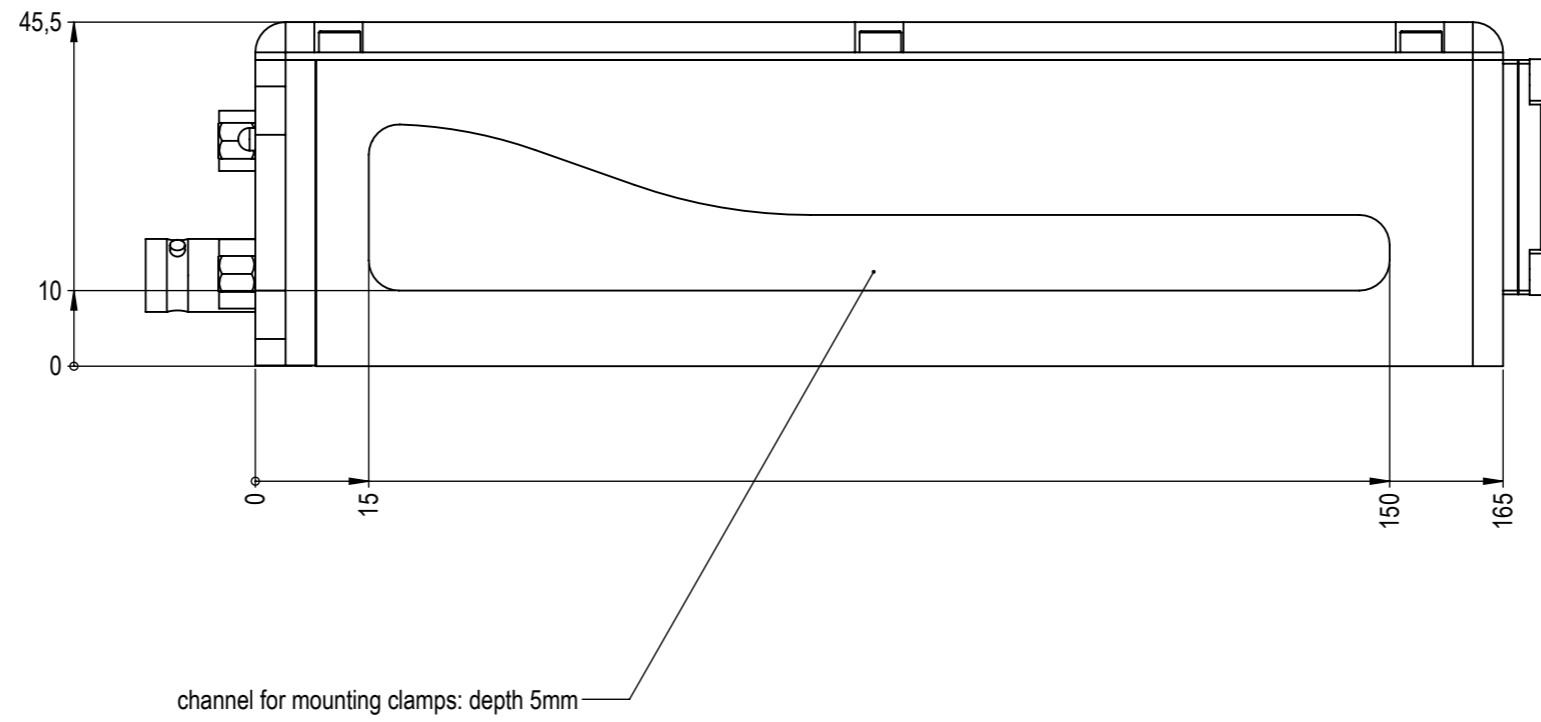

NOTE: This document is property of the company TOPTICA Photonics AG. All copyrights, trademarks, patents and other rights in connection herewith are expressly reserved to the company TOPTICA Photonics AG and no license is created hereby.

  Lochhamer Schlag 19 82166 Grafelfing Tel.: 089-85837-0 Fax.: 089-85837-200	title		scale
	DFB pro		1:1
dimensions are in mm	general tolerance	projection	sheet
view RIGHT	DIN ISO 2768 - mK		6/7
		date	
		03.02.2017