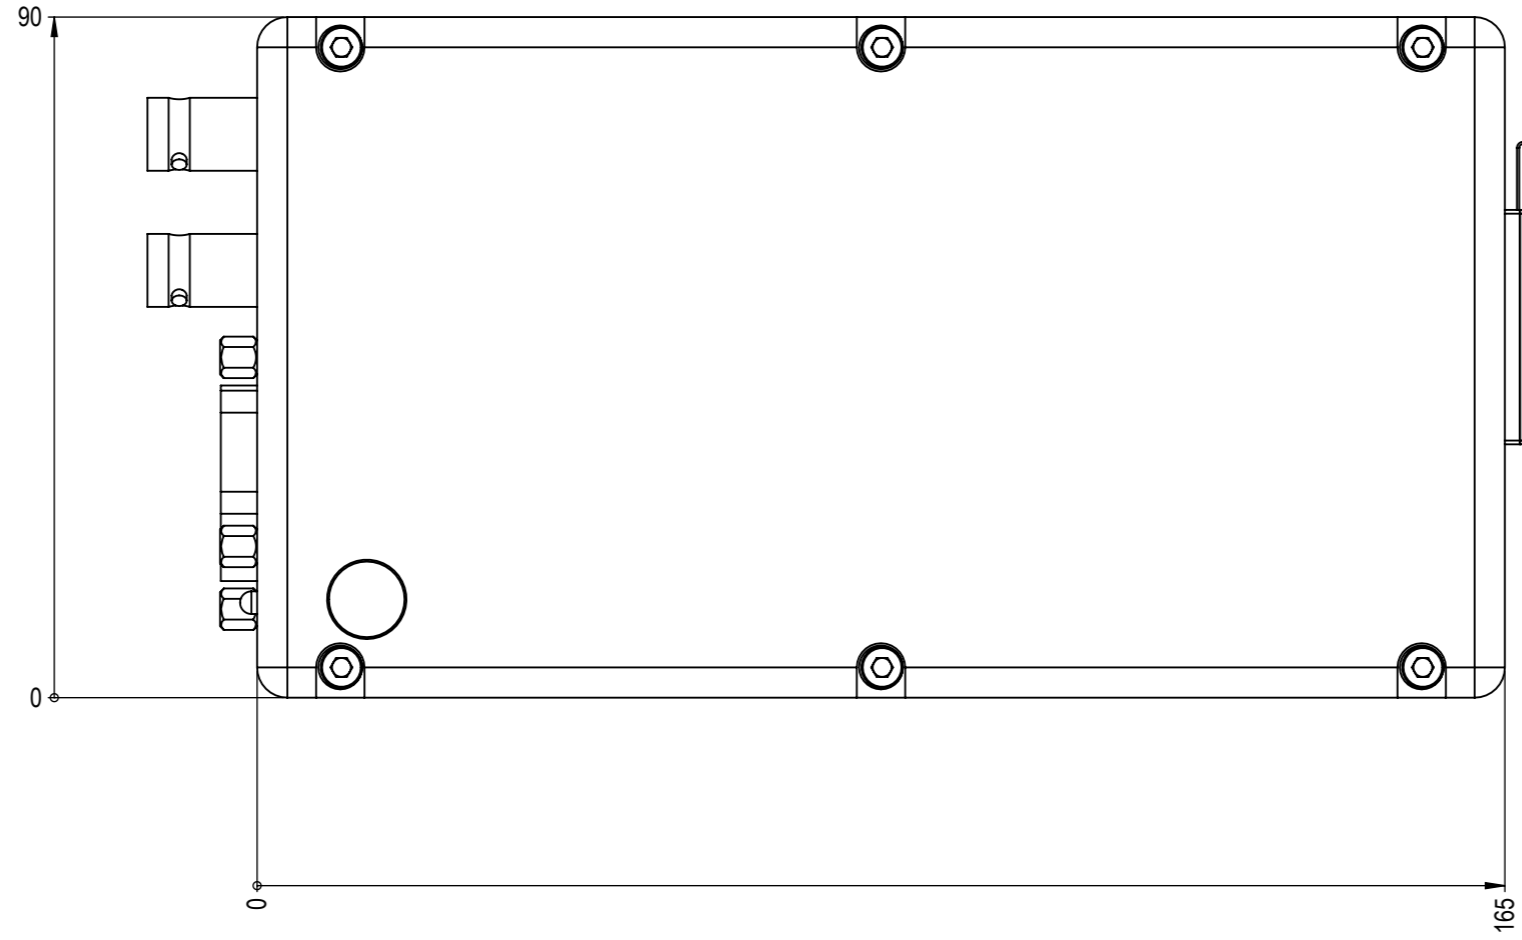

NOTE: This document is property of the company TOPTICA Photonics AG. All copyrights, trademarks, patents and other rights in connection herewith are expressly reserved to the company TOPTICA Photonics AG and no license is created hereby.

  Lochhamer Schlag 19 82166 Gräfelfing Tel.: 089-85837-0 Fax.: 089-85837-200	title		scale
	DFB pro		1:1
dimensions are in mm	general tolerance	projection	sheet
view TOP	DIN ISO 2768 - mK		2/7
		date	
		03.02.2017