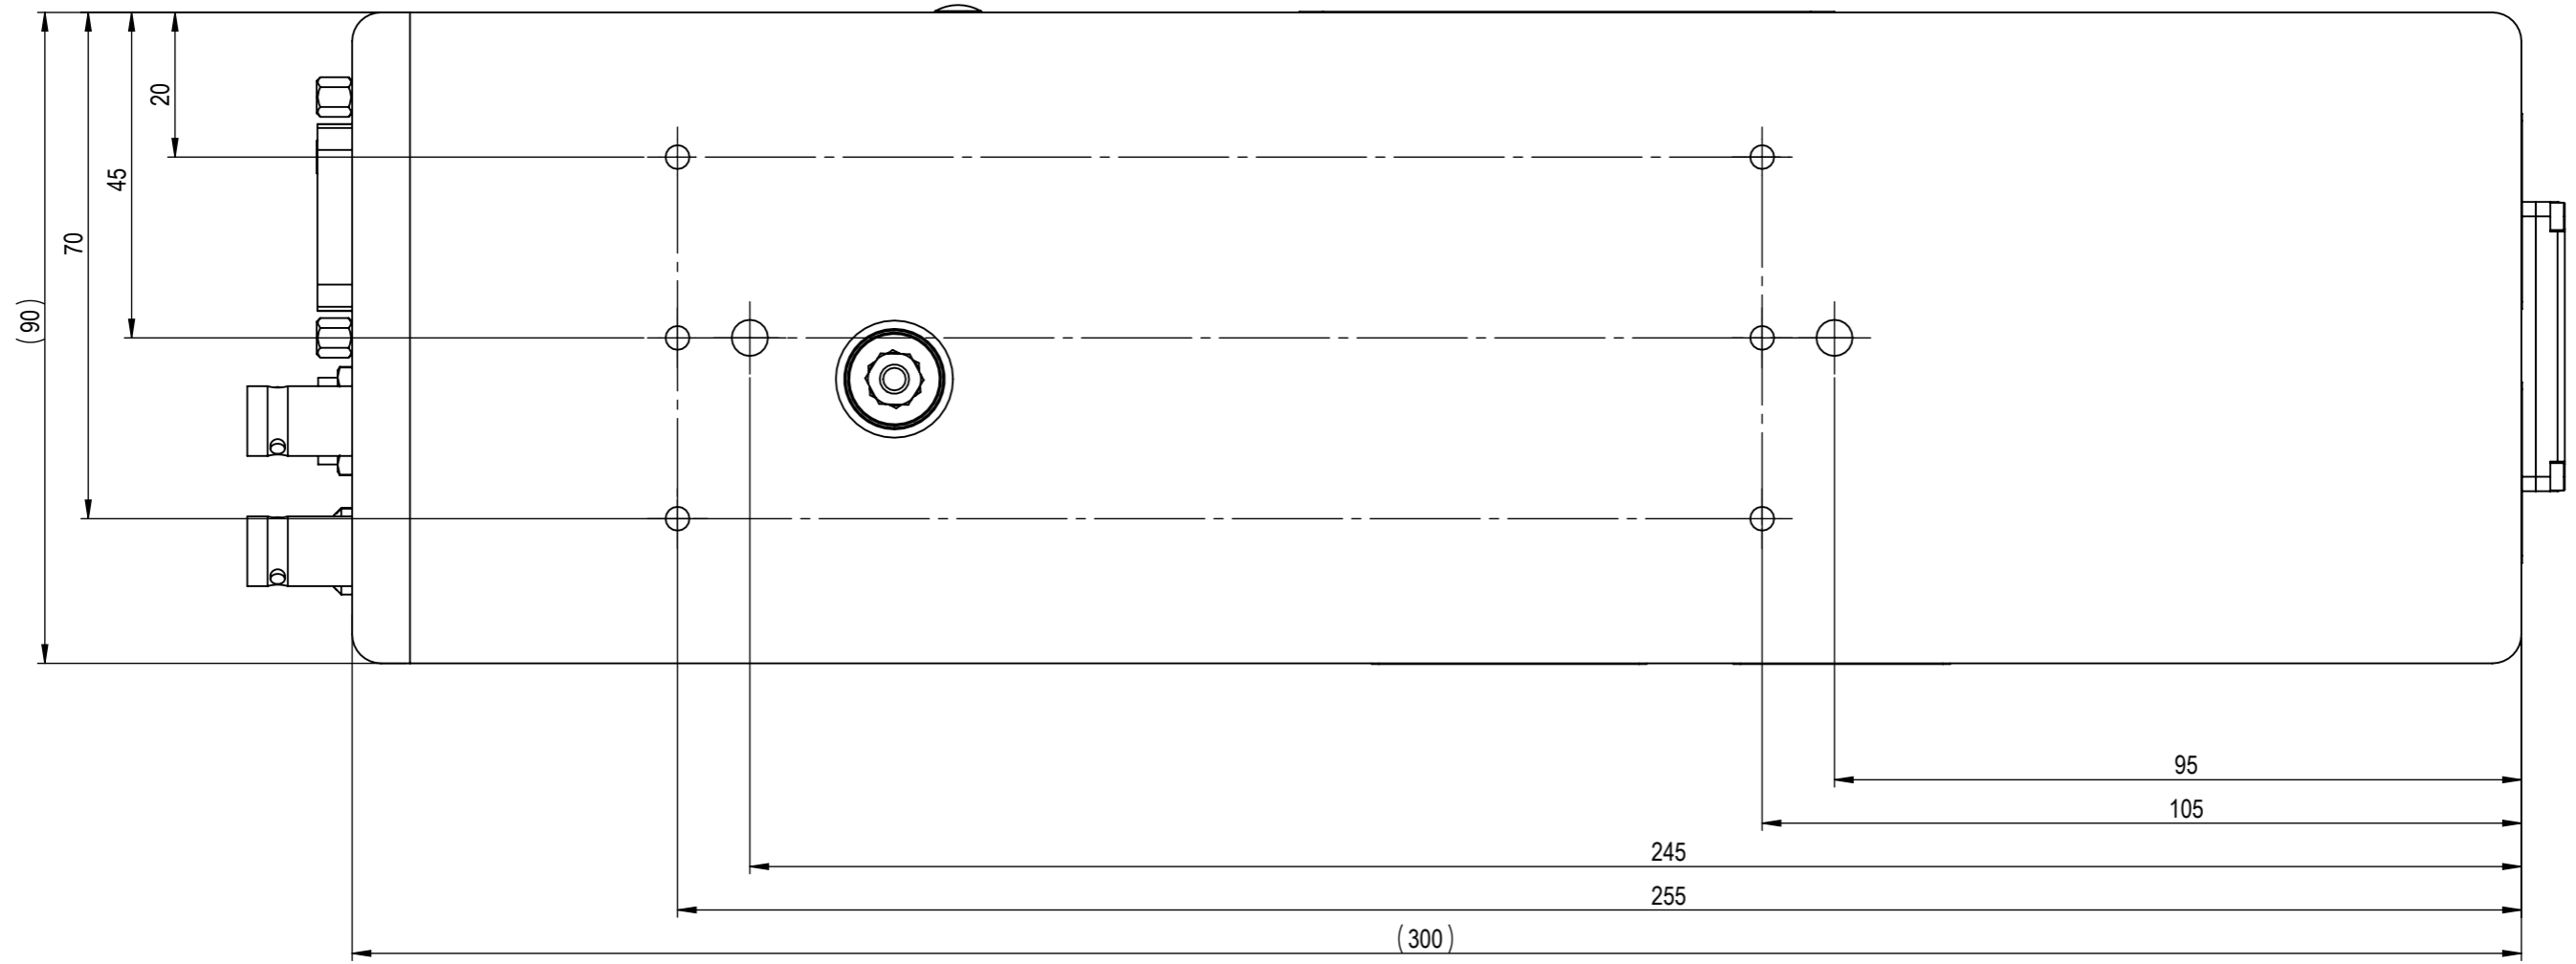

NOTE: This document is property of the company TOPTICA Photonics AG. All copyrights, trademarks, patents and other rights in connection herewith are expressly reserved to the company TOPTICA Photonics AG and no license is created hereby.

  TOPTICA Photonics AG Tel.: 089-85837-0 Lochhamer Schlag 19 Fax: 089-85837-200 82166 Grafelfing Web: www.toptica.com	title	scale
	XXL DL pro	1:1
	format	A3
dimensions are in mm	general tolerance	projection
view BOTTOM	DIN ISO 2768 - mK	
	date	sheet
	04.04.2024	3/7