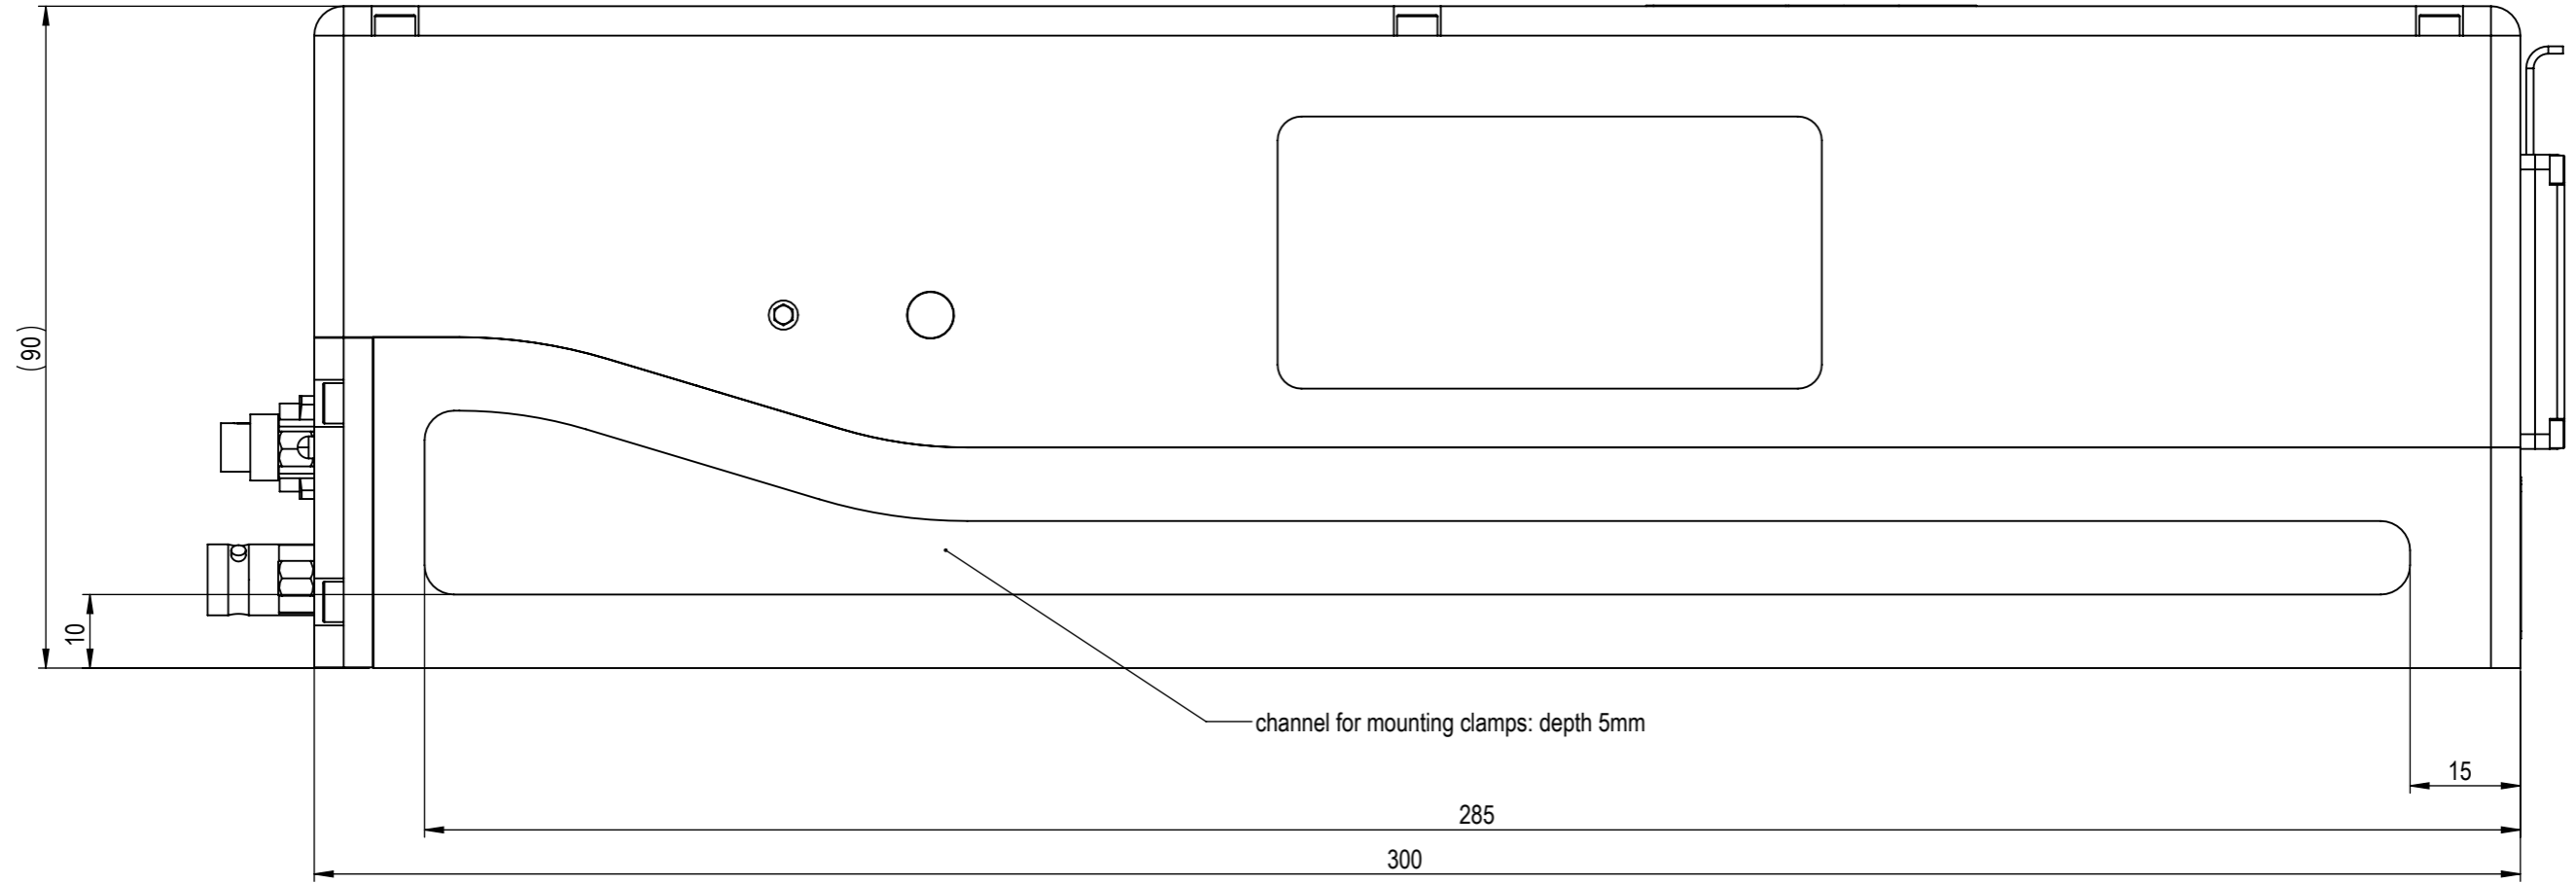

NOTE: This document is property of the company TOPTICA Photonics AG. All copyrights, trademarks, patents and other rights in connection herewith are expressly reserved to the company TOPTICA Photonics AG and no license is created hereby.

	title XXL DL pro	scale
		1:1
TOPTICA Photonics AG Tel.: 089-85837-0 Lochhamer Schlag 19 Fax: 089-85837-200 82166 Grafelfing Web: www.toptica.com	general tolerance DIN ISO 2768 - mK	format
		A3
dimensions are in mm view RIGHT	projection 	date 04.04.2024
		sheet 6/7