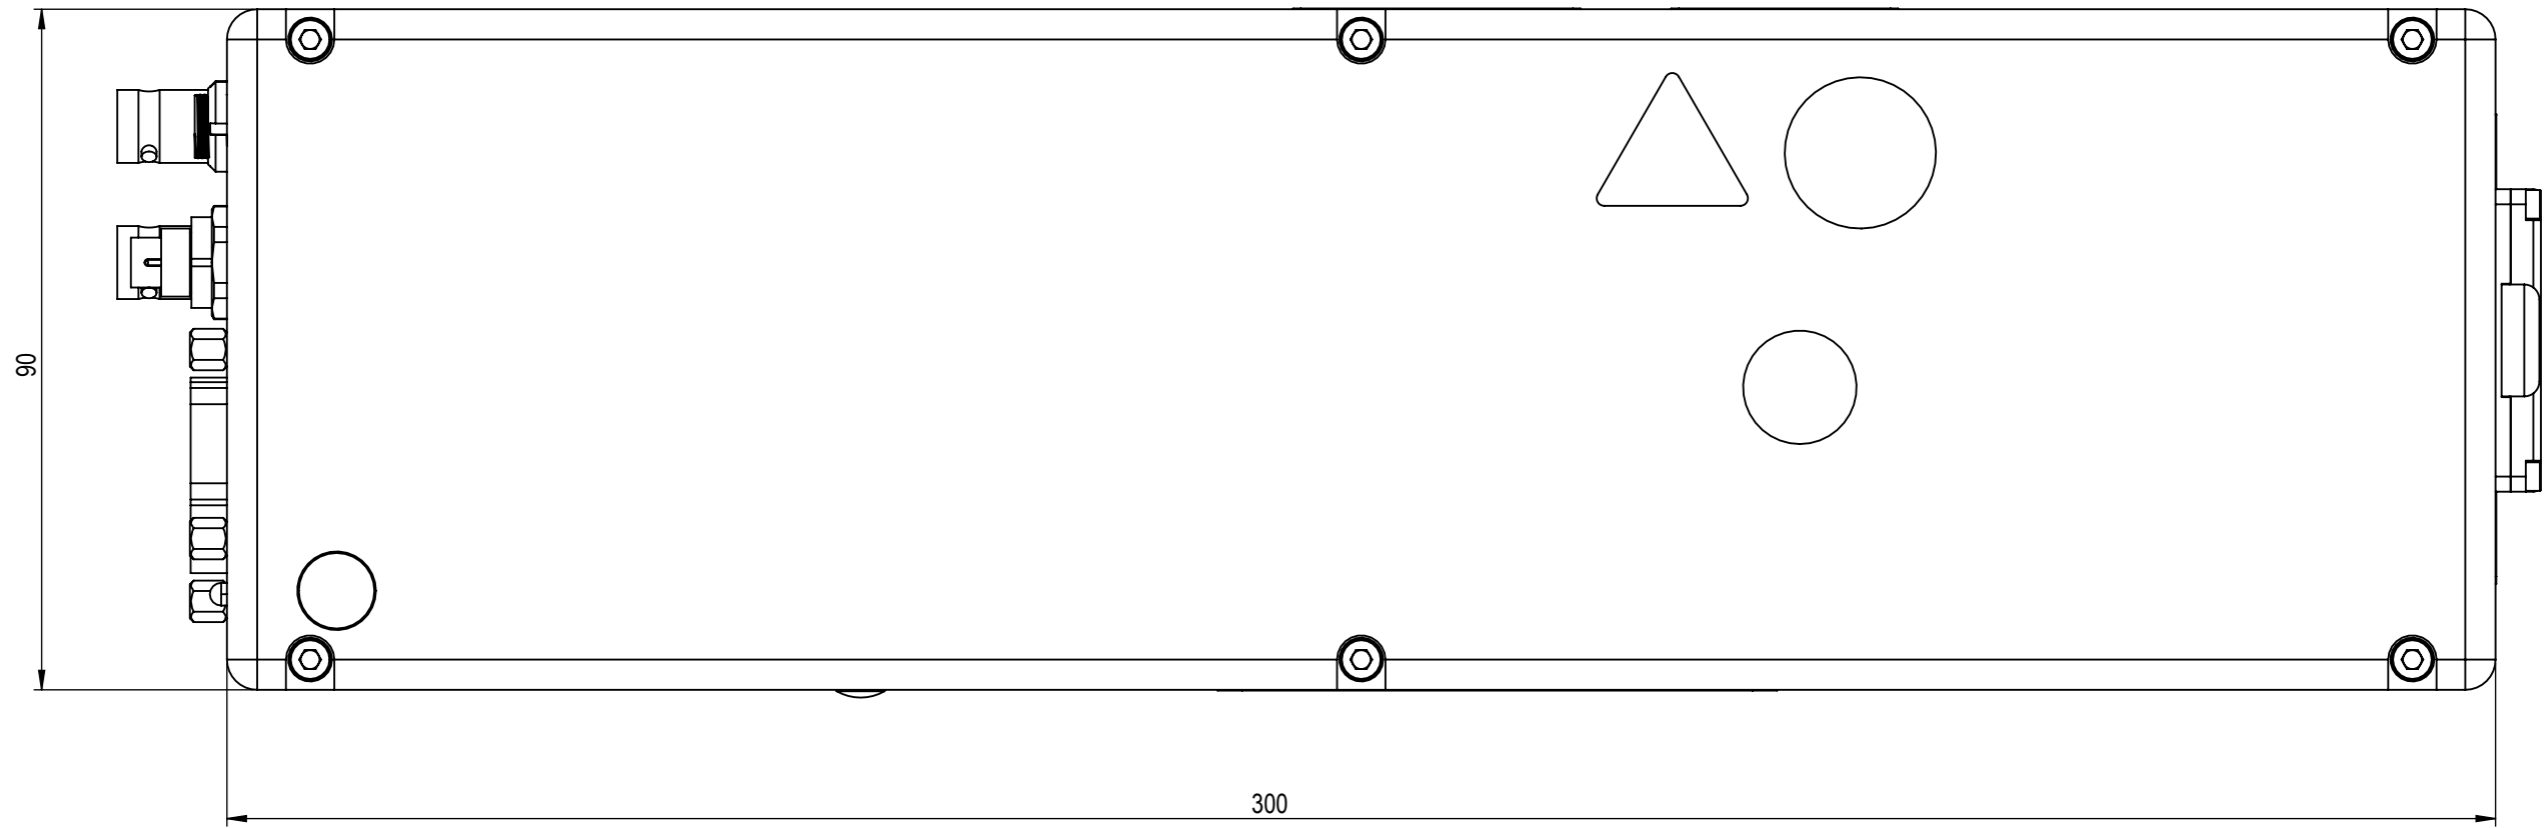

NOTE: This document is property of the company TOPTICA Photonics AG. All copyrights, trademarks, patents and other rights in connection herewith are expressly reserved to the company TOPTICA Photonics AG and no license is created hereby.

	title		scale
	XXL DL pro		1:1
TOPTICA Photonics AG Tel.: 089-85837-0 Lochhamer Schlag 19 Fax: 089-85837-200 82166 Grafelfing Web: www.toptica.com	general tolerance	projection	format
dimensions are in mm view TOP	DIN ISO 2768 - mK		A3
	date	sheet	
	04.04.2024	2/7