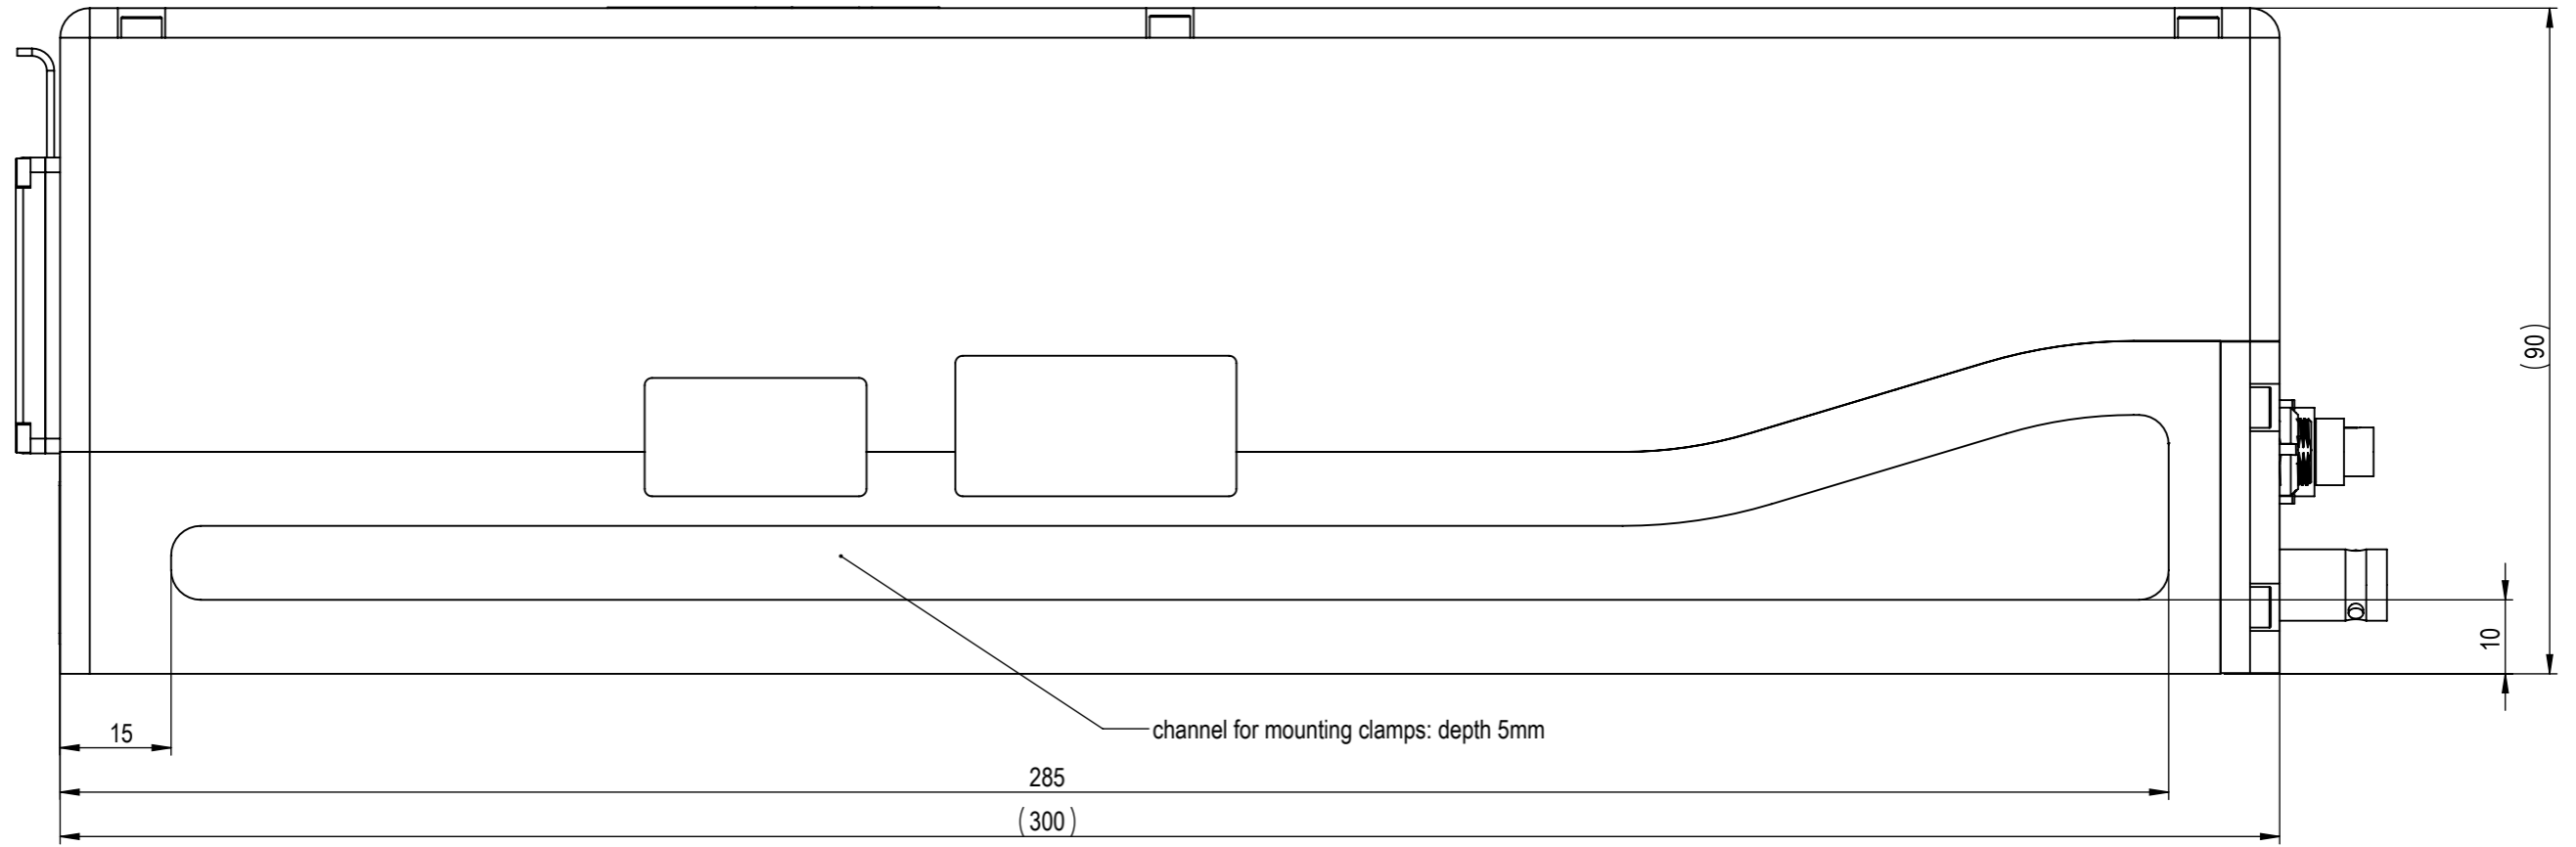

NOTE: This document is property of the company TOPTICA Photonics AG. All copyrights, trademarks, patents and other rights in connection herewith are expressly reserved to the company TOPTICA Photonics AG and no license is created hereby.

	title		scale
	XXL DL pro		1:1
TOPTICA Photonics AG Tel.: 089-85837-0 Lochhamer Schlag 19 Fax: 089-85837-200 82166 Grafelfing Web: www.toptica.com	general tolerance	projection	format
dimensions are in mm view LEFT	DIN ISO 2768 - mK		A3
		date	sheet
		04.04.2024	7/7