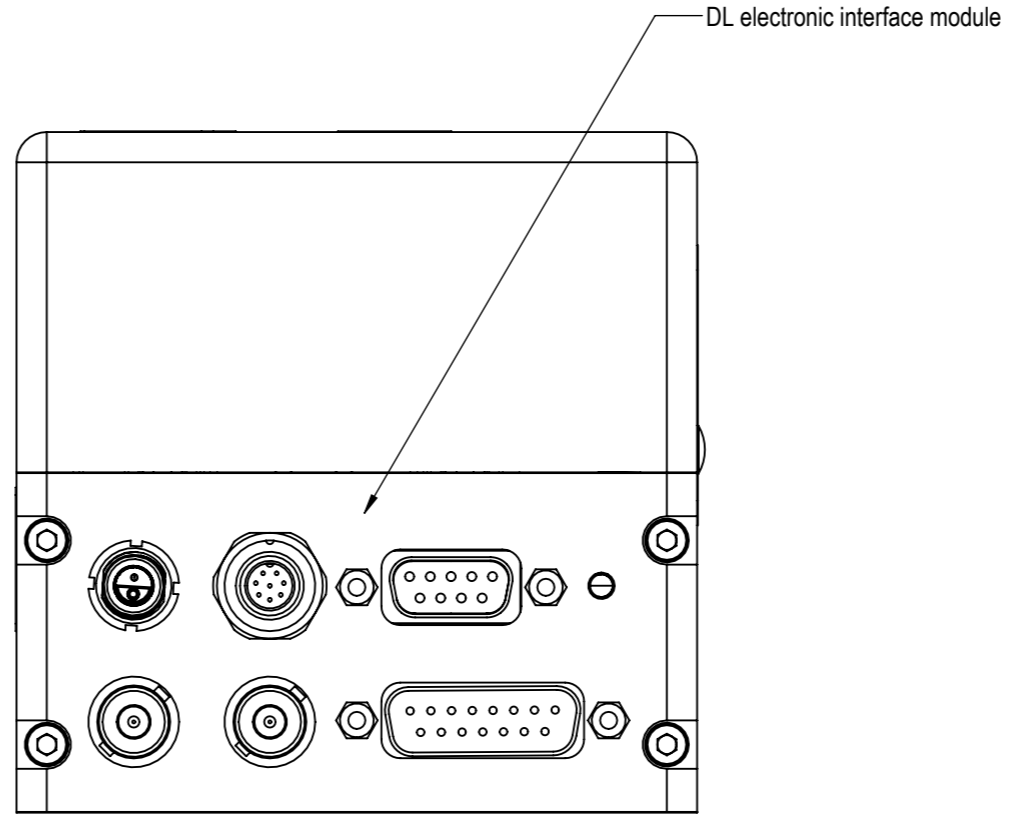

NOTE: This document is property of the company TOPTICA Photonics AG. All copyrights, trademarks, patents and other rights in connection herewith are expressly reserved to the company TOPTICA Photonics AG and no license is created hereby.

 TOPTICA Photonics AG Lochamer Schlag 19 82166 Grafelfing Tel.: 089-85837-0 Fax.: 089-85837-200 Web: www.toptica.com	title	scale		
	XXL DL pro	1:1		
dimensions are in mm	general tolerance	projection	date	sheet
view BACK	DIN ISO 2768 - fH		04.04.2024	5/7