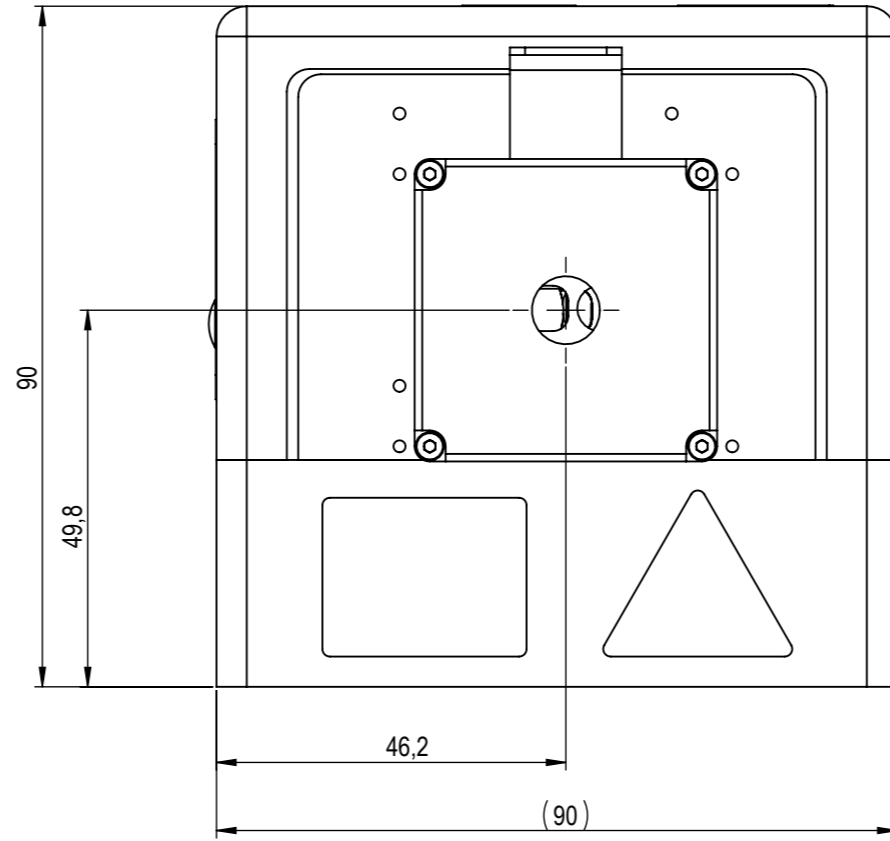

NOTE: This document is property of the company TOPTICA Photonics AG. All copyrights, trademarks, patents and other rights in connection herewith are expressly reserved to the company TOPTICA Photonics AG and no license is created hereby.

	title		scale
	XXL DL pro		1:1
TOPTICA Photonics AG Tel.: 089-85837-0 Lochhamer Schlag 19 Fax.: 089-85837-200 82166 Grafelfing Web: www.toptica.com	general tolerance	projection	format
dimensions are in mm view FRONT	DIN ISO 2768 - mK		A3
		date	sheet
		04.04.2024	4/7