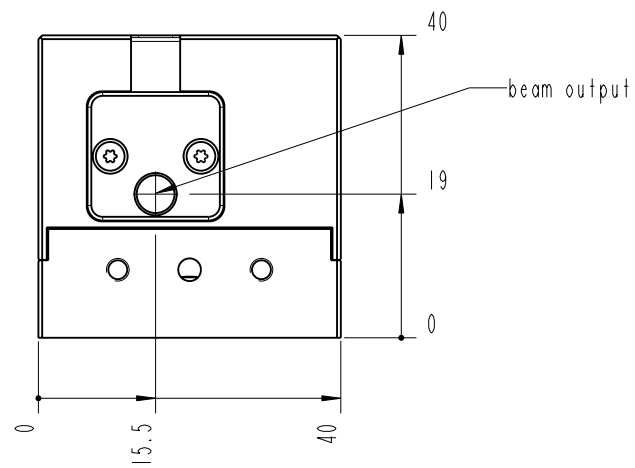

		Lochamer Schlag 19 D-82166 Graefelfing www.toptica.com Phone: +49(0)189 85837-0 Fax: +49(0)189 85837-200		title: iBEAM smart	
		page: 1 von 7	scale: 1:1	DIN 6-1  dimensions are in mm	dimensions without tolerance indication: DIN ISO 2768 mH
The information contained in this drawing is the sole property of TOPTICA Photonics AG. Any reproduction in part or as a whole without the written permission of TOPTICA Photonics AG is prohibited.					

- TOP -

		Lochamer Schlag 19 D-82166 Graefelfing www.toplica.com Phone: +49(0)189 85837-0 Fax: +49(0)189 85837-200		title: iBEAM smart	
		page: 2 von 7	scale: 1:1	DIN 6-1  dimensions are in mm	dimensions without tolerance indication: DIN ISO 2768 mH
The information contained in this drawing is the sole property of TOPTICA Photonics AG. Any reproduction in part or as a whole without the written permission of TOPTICA Photonics AG is prohibited.					

- BOTTOM -

		Lochamer Schlag 19 D-82166 Graefelfing www.toptica.com Phone: +49(0)189 85837-0 Fax: +49(0)189 85837-200		title: iBEAM smart	
		page: 3 von 7	scale: 1:1	DIN 6-1  dimensions are in mm	dimensions without tolerance indication: DIN ISO 2768 mH
The information contained in this drawing is the sole property of TOPTICA Photonics AG. Any reproduction in part or as a whole without the written permission of TOPTICA Photonics AG is prohibited.					

- FRONT -

		Lochhamer Schlag 19 D-82166 Graefelfing www.toplica.com Phone: +49(0)189 85837-0 Fax: +49(0)189 85837-200		title: iBEAM smart	
		page: 4 von 7	scale: 1:1	DIN 6-1  dimensions are in mm	dimensions without tolerance indication: DIN ISO 2768 mH
The information contained in this drawing is the sole property of TOPTICA Photonics AG. Any reproduction in part or as a whole without the written permission of TOPTICA Photonics AG is prohibited.					