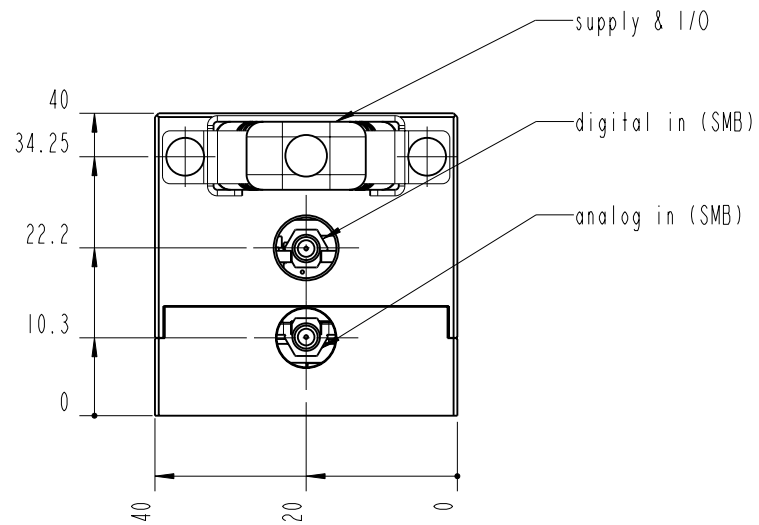

		Lochamer Schlag 19 D-82166 Graefelfing www.toptica.com Phone: +49(0)189 85837-0 Fax: +49(0)189 85837-200		title: iBEAM smart	
		page: 1 von 7	scale: 1:1	DIN 6-1  dimensions are in mm	dimensions without tolerance indication: DIN ISO 2768 mH
The information contained in this drawing is the sole property of TOPTICA Photonics AG. Any reproduction in part or as a whole without the written permission of TOPTICA Photonics AG is prohibited.					

- TOP -

		Lochamer Schlag 19 D-82166 Graefelfing www.toplica.com Phone: +49(0)189 85837-0 Fax: +49(0)189 85837-200		title: iBEAM smart	
		page: 2 von 7	scale: 1:1	DIN 6-1  dimensions are in mm	dimensions without tolerance indication: DIN ISO 2768 mH
The information contained in this drawing is the sole property of TOPTICA Photonics AG. Any reproduction in part or as a whole without the written permission of TOPTICA Photonics AG is prohibited.					

- BOTTOM -

		Lochamer Schlag 19 D-82166 Graefelfing www.toptica.com Phone: +49(0)189 85837-0 Fax: +49(0)189 85837-200		title: iBEAM smart	
		page: 3 von 7	scale: 1:1	DIN 6-1  dimensions are in mm	dimensions without tolerance indication: DIN ISO 2768 mH
The information contained in this drawing is the sole property of TOPTICA Photonics AG. Any reproduction in part or as a whole without the written permission of TOPTICA Photonics AG is prohibited.					

- FRONT -

		Lochhamer Schlag 19 D-82166 Graefelfing www.toplica.com Phone: +49(0)189 85837-0 Fax: +49(0)189 85837-200		title: iBEAM smart	
		page: 4 von 7	scale: 1:1	DIN 6-1  dimensions are in mm	dimensions without tolerance indication: DIN ISO 2768 mH
The information contained in this drawing is the sole property of TOPTICA Photonics AG. Any reproduction in part or as a whole without the written permission of TOPTICA Photonics AG is prohibited.					