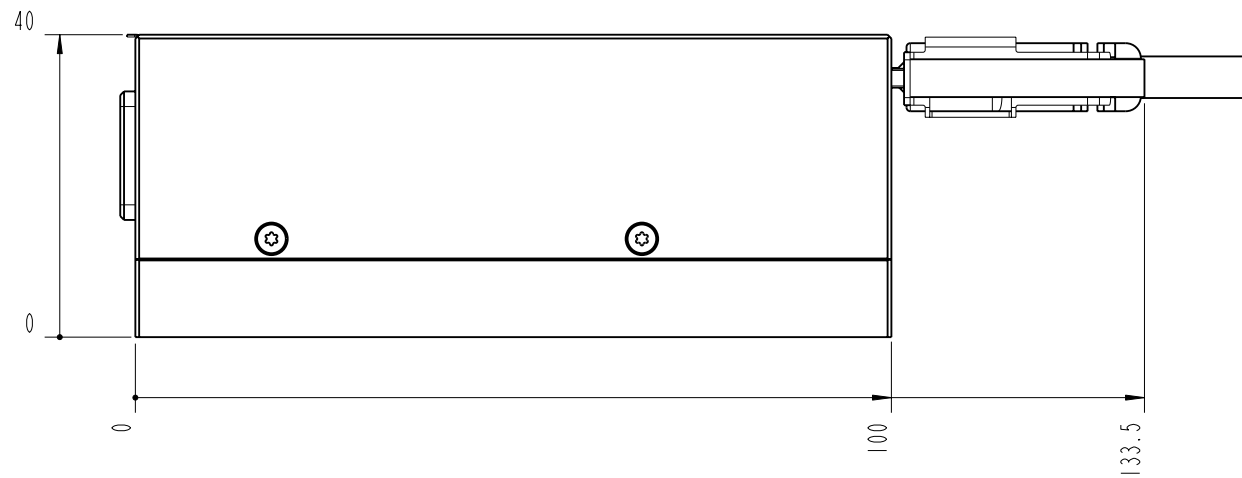

- LEFT -

		Lochamer Schlag 19 D-82166 Graefelfing www.toptica.com Phone: +49(0)189 85837-0 Fax: +49(0)189 85837-200		title: iBEAM smart	
		page: 7 von 7	scale: 1:1	DIN 6-1 dimensions are in mm	dimensions without tolerance indication: DIN ISO 2768 mH
The information contained in this drawing is the sole property of TOPTICA Photonics AG. Any reproduction in part or as a whole without the written permission of TOPTICA Photonics AG is prohibited.