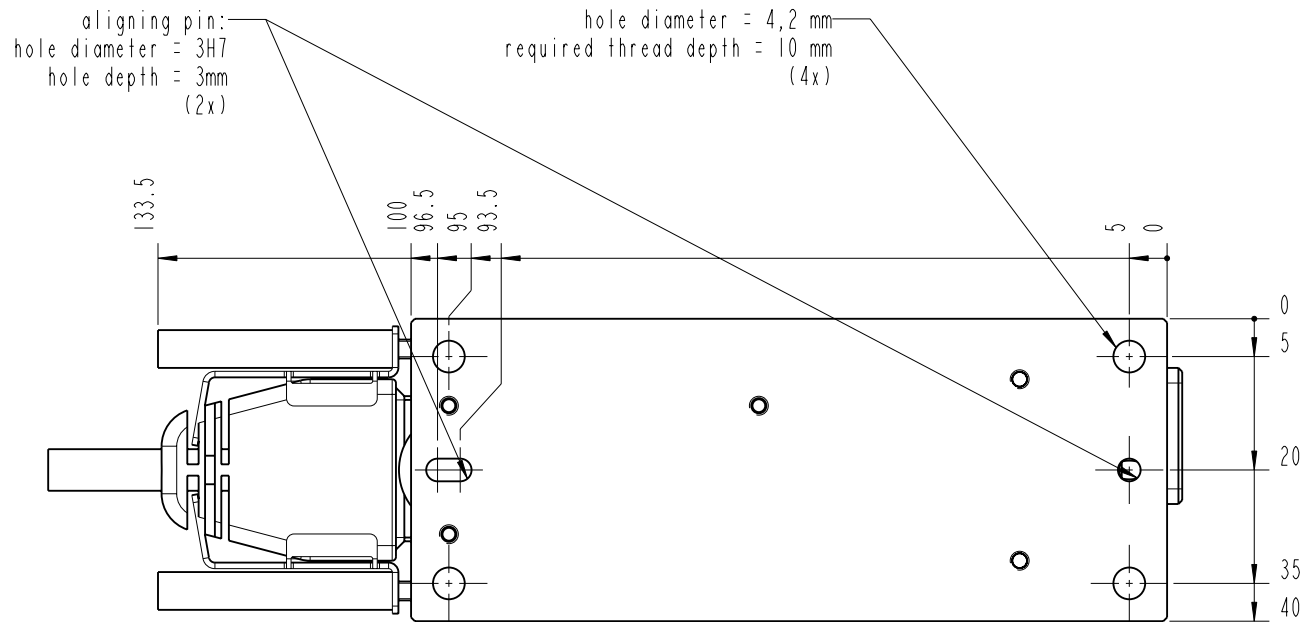

		Lochamer Schlag 19 D-82166 Graefelfing www.toptica.com Phone: +49(0)189 85837-0 Fax: +49(0)189 85837-200		title: iBEAM smart	
		page: 1 von 7	scale: 1:1	DIN 6-1  dimensions are in mm	dimensions without tolerance indication: DIN ISO 2768 mH
The information contained in this drawing is the sole property of TOPTICA Photonics AG. Any reproduction in part or as a whole without the written permission of TOPTICA Photonics AG is prohibited.					

- TOP -

		Lochamer Schlag 19 D-82166 Graefelfing www.toplica.com Phone: +49(0)189 85837-0 Fax: +49(0)189 85837-200		title: iBEAM smart	
		page: 2 von 7	scale: 1:1	DIN 6-1  dimensions are in mm	dimensions without tolerance indication: DIN ISO 2768 mH
The information contained in this drawing is the sole property of TOPTICA Photonics AG. Any reproduction in part or as a whole without the written permission of TOPTICA Photonics AG is prohibited.					

- BOTTOM -

		Lochamer Schlag 19 D-82166 Graefelfing www.toptica.com Phone: +49(0)189 85837-0 Fax: +49(0)189 85837-200		title: iBEAM smart	
		page: 3 von 7	scale: 1:1	DIN 6-1  dimensions are in mm	dimensions without tolerance indication: DIN ISO 2768 mH
The information contained in this drawing is the sole property of TOPTICA Photonics AG. Any reproduction in part or as a whole without the written permission of TOPTICA Photonics AG is prohibited.					