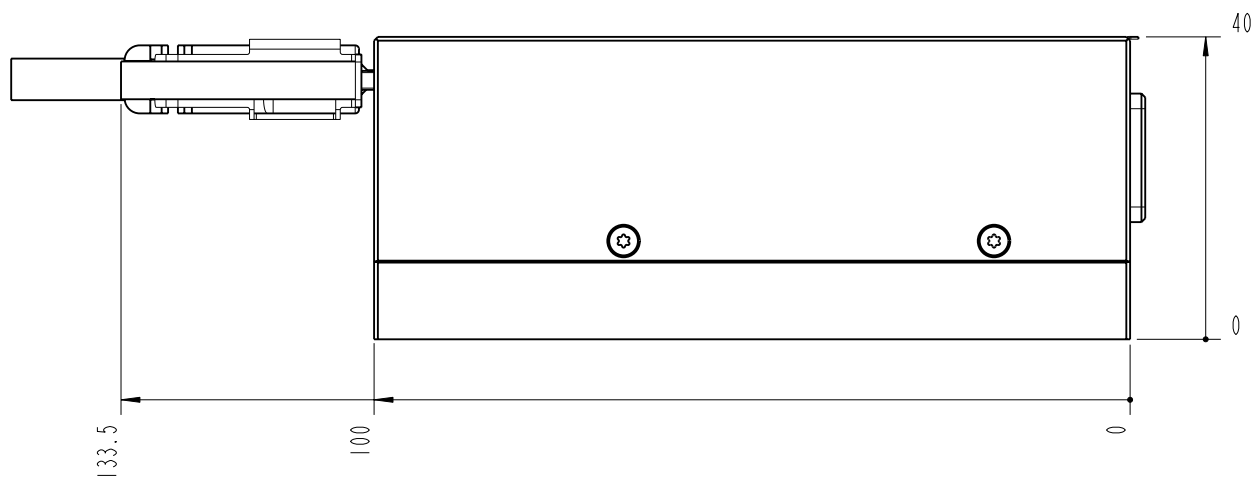

- RIGHT -

		Lochhamer Schlag 19 D-82166 Graefelfing www.toptica.com Phone: +49(0)189 85837-0 Fax: +49(0)189 85837-200		title: iBEAM smart			
		page: 6 von 7	scale: 1:1	DIN 6-1 dimensions are in mm	dimensions without tolerance indication: DIN ISO 2768 mH		
The information contained in this drawing is the sole property of TOPTICA Photonics AG. Any reproduction in part or as a whole without the written permission of TOPTICA Photonics AG is prohibited.