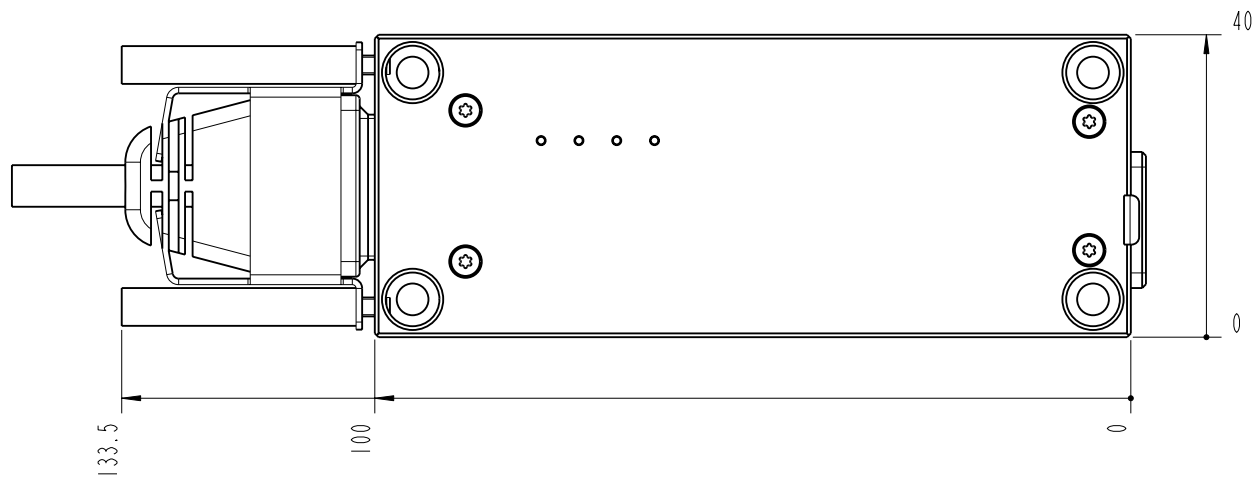

		Lochamer Schlag 19 D-82166 Graefelfing www.toptica.com Phone: +49(0)189 85837-0 Fax: +49(0)189 85837-200		title: iBEAM smart	
		page: 1 von 7	scale: 1:1	DIN 6-1  dimensions are in mm	dimensions without tolerance indication: DIN ISO 2768 mH
The information contained in this drawing is the sole property of TOPTICA Photonics AG. Any reproduction in part or as a whole without the written permission of TOPTICA Photonics AG is prohibited.					

- TOP -

		Lochamer Schlag 19 D-82166 Graefelfing www.toplica.com Phone: +49(0)189 85837-0 Fax: +49(0)189 85837-200		title: iBEAM smart	
		page: 2 von 7	scale: 1:1	DIN 6-1  dimensions are in mm	dimensions without tolerance indication: DIN ISO 2768 mH
The information contained in this drawing is the sole property of TOPTICA Photonics AG. Any reproduction in part or as a whole without the written permission of TOPTICA Photonics AG is prohibited.					

- BOTTOM -

		Lochamer Schlag 19 D-82166 Graefelfing www.toptica.com Phone: +49(0)189 85837-0 Fax: +49(0)189 85837-200		title: iBEAM smart	
		page: 3 von 7	scale: 1:1	DIN 6-1  dimensions are in mm	dimensions without tolerance indication: DIN ISO 2768 mH
The information contained in this drawing is the sole property of TOPTICA Photonics AG. Any reproduction in part or as a whole without the written permission of TOPTICA Photonics AG is prohibited.					

- FRONT -

		Lochhamer Schlag 19 D-82166 Graefelfing www.toplica.com Phone: +49(0)189 85837-0 Fax: +49(0)189 85837-200		title: iBEAM smart	
		page: 4 von 7	scale: 1:1	DIN 6-1  dimensions are in mm	dimensions without tolerance indication: DIN ISO 2768 mH
The information contained in this drawing is the sole property of TOPTICA Photonics AG. Any reproduction in part or as a whole without the written permission of TOPTICA Photonics AG is prohibited.					