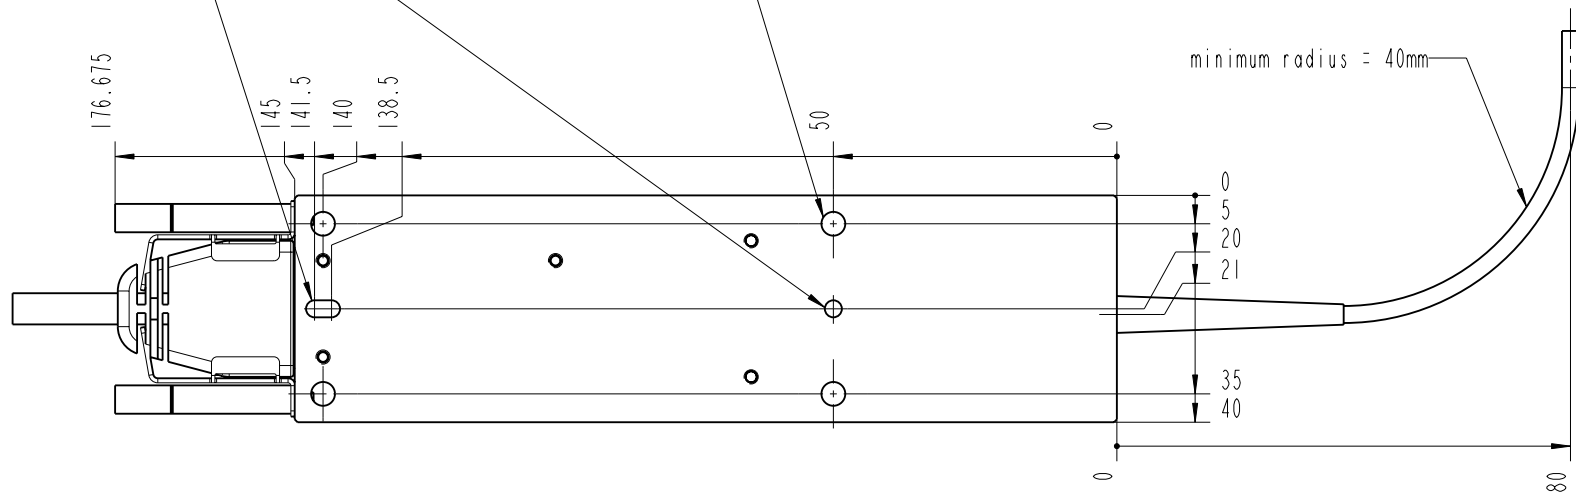

		Lochamer Schlag 19 D-82166 Graefelfing www.toplica.com Phone: +49(0)189 85837-0 Fax: +49(0)189 85837-200		title: iBEAM smart PT	
		page: 1 von 7	scale: 4:5	DIN 6-1  dimensions are in mm	dimensions without tolerance indication: DIN ISO 2768 mH
The information contained in this drawing is the sole property of TOPTICA Photonics AG. Any reproduction in part or as a whole without the written permission of TOPTICA Photonics AG is prohibited.					

- TOP -

		Lochamer Schlag 19 D-82166 Graefelfing www.toplica.com Phone: +49(0)189 85837-0 Fax: +49(0)189 85837-200		title: iBEAM smart PT	
		page: 2 von 7	scale: 3:4	DIN 6-1  dimensions are in mm	dimensions without tolerance indication: DIN ISO 2768 mH
The information contained in this drawing is the sole property of TOPTICA Photonics AG. Any reproduction in part or as a whole without the written permission of TOPTICA Photonics AG is prohibited.					

aligning pin:
hole diameter = 3H7
hole depth = 3mm
(2x)

hole diameter = 4,2 mm
required thread depth = 10 mm
(4x)

- BOTTOM -

		Lochamer Schlag 19 D-82166 Graefelfing www.toptica.com Phone: +49(0)189 85837-0 Fax: +49(0)189 85837-200		title: iBEAM smart PT	
		page: 3 von 7	scale: 3:4	DIN 6-1  dimensions are in mm	dimensions without tolerance indication: DIN ISO 2768 mH
The information contained in this drawing is the sole property of TOPTICA Photonics AG. Any reproduction in part or as a whole without the written permission of TOPTICA Photonics AG is prohibited.					