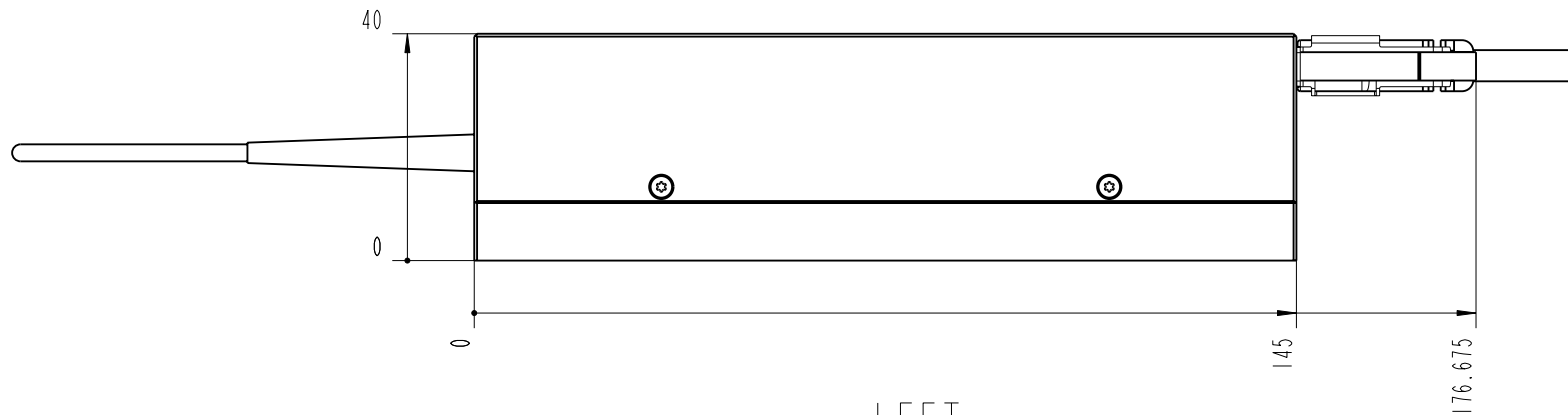

- LEFT -

		Lochhamer Schlag 19 D-82166 Graefelfing www.toptica.com Phone: +49(0)189 85837-0 Fax: +49(0)189 85837-200	title: iBEAM smart PT
page: 7 von 7	scale: 3:4	DIN 6-1 dimensions are in mm	dimensions without tolerance indication: DIN ISO 2768 mH
The information contained in this drawing is the sole property of TOPTICA Photonics AG. Any reproduction in part or as a whole without the written permission of TOPTICA Photonics AG is prohibited.