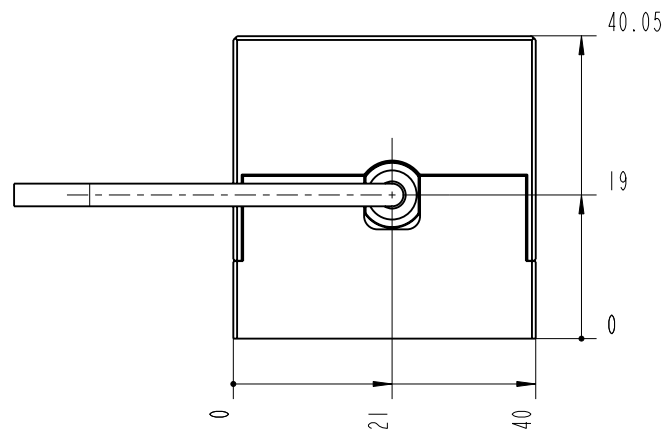

		Lochamer Schlag 19 D-82166 Graefelfing www.toplica.com Phone: +49(0)189 85837-0 Fax: +49(0)189 85837-200		title: iBEAM smart PT	
		page: 1 von 7	scale: 4:5	DIN 6-1  dimensions are in mm	dimensions without tolerance indication: DIN ISO 2768 mH
The information contained in this drawing is the sole property of TOPTICA Photonics AG. Any reproduction in part or as a whole without the written permission of TOPTICA Photonics AG is prohibited.					

- TOP -

		Lochamer Schlag 19 D-82166 Graefelfing www.toplica.com Phone: +49(0)189 85837-0 Fax: +49(0)189 85837-200		title: iBEAM smart PT	
		page: 2 von 7	scale: 3:4	DIN 6-1  dimensions are in mm	dimensions without tolerance indication: DIN ISO 2768 mH
The information contained in this drawing is the sole property of TOPTICA Photonics AG. Any reproduction in part or as a whole without the written permission of TOPTICA Photonics AG is prohibited.					

aligning pin:
hole diameter = 3H7
hole depth = 3mm
(2x)

hole diameter = 4,2 mm
required thread depth = 10 mm
(4x)

- BOTTOM -

		Lochamer Schlag 19 D-82166 Graefelfing www.toptica.com Phone: +49(0)189 85837-0 Fax: +49(0)189 85837-200		title: iBEAM smart PT	
		page: 3 von 7	scale: 3:4	DIN 6-1  dimensions are in mm	dimensions without tolerance indication: DIN ISO 2768 mH
The information contained in this drawing is the sole property of TOPTICA Photonics AG. Any reproduction in part or as a whole without the written permission of TOPTICA Photonics AG is prohibited.					

- FRONT -

		Lochamer Schlag 19 D-82166 Graefelfing www.toplica.com Phone: +49(0)189 85837-0 Fax: +49(0)189 85837-200		title: iBEAM smart PT	
		page: 4 von 7	scale: 1:1	DIN 6-1  dimensions are in mm	dimensions without tolerance indication: DIN ISO 2768 mH
The information contained in this drawing is the sole property of TOPTICA Photonics AG. Any reproduction in part or as a whole without the written permission of TOPTICA Photonics AG is prohibited.					