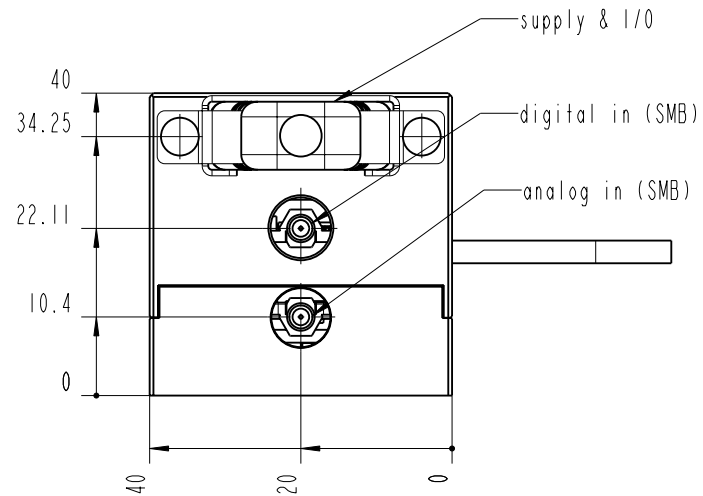

- TOP -

		Lochamer Schlag 19 D-82166 Graefelfing www.toplica.com Phone: +49(0)189 85837-0 Fax: +49(0)189 85837-200		title: iBEAM smart PT	
		page: 2 von 7	scale: 3:4	DIN 6-1  dimensions are in mm	dimensions without tolerance indication: DIN ISO 2768 mH
The information contained in this drawing is the sole property of TOPTICA Photonics AG. Any reproduction in part or as a whole without the written permission of TOPTICA Photonics AG is prohibited.					

aligning pin:
hole diameter = 3H7
hole depth = 3mm
(2x)

hole diameter = 4,2 mm
required thread depth = 10 mm
(4x)

- BOTTOM -

		Lochamer Schlag 19 D-82166 Graefelfing www.toptica.com Phone: +49(0)189 85837-0 Fax: +49(0)189 85837-200		title: iBEAM smart PT	
		page: 3 von 7	scale: 3:4	DIN 6-1  dimensions are in mm	dimensions without tolerance indication: DIN ISO 2768 mH
The information contained in this drawing is the sole property of TOPTICA Photonics AG. Any reproduction in part or as a whole without the written permission of TOPTICA Photonics AG is prohibited.					

- FRONT -

		Lochamer Schlag 19 D-82166 Graefelfing www.toplica.com Phone: +49(0)189 85837-0 Fax: +49(0)189 85837-200		title: iBEAM smart PT	
		page: 4 von 7	scale: 1:1	DIN 6-1  dimensions are in mm	dimensions without tolerance indication: DIN ISO 2768 mH
The information contained in this drawing is the sole property of TOPTICA Photonics AG. Any reproduction in part or as a whole without the written permission of TOPTICA Photonics AG is prohibited.					

- BACK -

		Lochamer Schlag 19 D-82166 Graefelfing www.toptica.com Phone: +49(0)189 85837-0 Fax: +49(0)189 85837-200		title: iBEAM smart PT	
		page: 5 von 7	scale: 1:1	DIN 6-1  dimensions are in mm	dimensions without tolerance indication: DIN ISO 2768 mH
The information contained in this drawing is the sole property of TOPTICA Photonics AG. Any reproduction in part or as a whole without the written permission of TOPTICA Photonics AG is prohibited.					