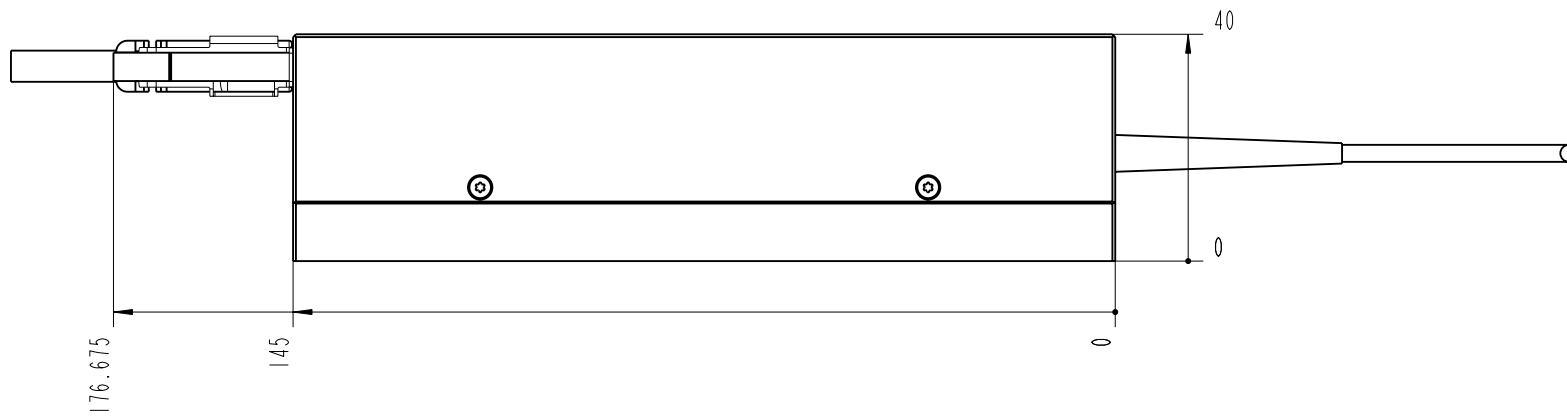

- TOP -

		Lochamer Schlag 19 D-82166 Graefelfing www.toplica.com Phone: +49(0)189 85837-0 Fax: +49(0)189 85837-200		title: iBEAM smart PT	
		page: 2 von 7	scale: 3:4	DIN 6-1  dimensions are in mm	dimensions without tolerance indication: DIN ISO 2768 mH
The information contained in this drawing is the sole property of TOPTICA Photonics AG. Any reproduction in part or as a whole without the written permission of TOPTICA Photonics AG is prohibited.					

aligning pin:
hole diameter = 3H7
hole depth = 3mm
(2x)

hole diameter = 4,2 mm
required thread depth = 10 mm
(4x)

- BOTTOM -

		Lochamer Schlag 19 D-82166 Graefelfing www.toptica.com Phone: +49(0)189 85837-0 Fax: +49(0)189 85837-200		title: iBEAM smart PT	
		page: 3 von 7	scale: 3:4	DIN 6-1  dimensions are in mm	dimensions without tolerance indication: DIN ISO 2768 mH
The information contained in this drawing is the sole property of TOPTICA Photonics AG. Any reproduction in part or as a whole without the written permission of TOPTICA Photonics AG is prohibited.					

- FRONT -

		Lochamer Schlag 19 D-82166 Graefelfing www.toplica.com Phone: +49(0)189 85837-0 Fax: +49(0)189 85837-200		title: iBEAM smart PT	
		page: 4 von 7	scale: 1:1	DIN 6-1  dimensions are in mm	dimensions without tolerance indication: DIN ISO 2768 mH
The information contained in this drawing is the sole property of TOPTICA Photonics AG. Any reproduction in part or as a whole without the written permission of TOPTICA Photonics AG is prohibited.					

- BACK -

		Lochamer Schlag 19 D-82166 Graefelfing www.toptica.com Phone: +49(0)189 85837-0 Fax: +49(0)189 85837-200		title: iBEAM smart PT	
		page: 5 von 7	scale: 1:1	DIN 6-1  dimensions are in mm	dimensions without tolerance indication: DIN ISO 2768 mH
The information contained in this drawing is the sole property of TOPTICA Photonics AG. Any reproduction in part or as a whole without the written permission of TOPTICA Photonics AG is prohibited.					