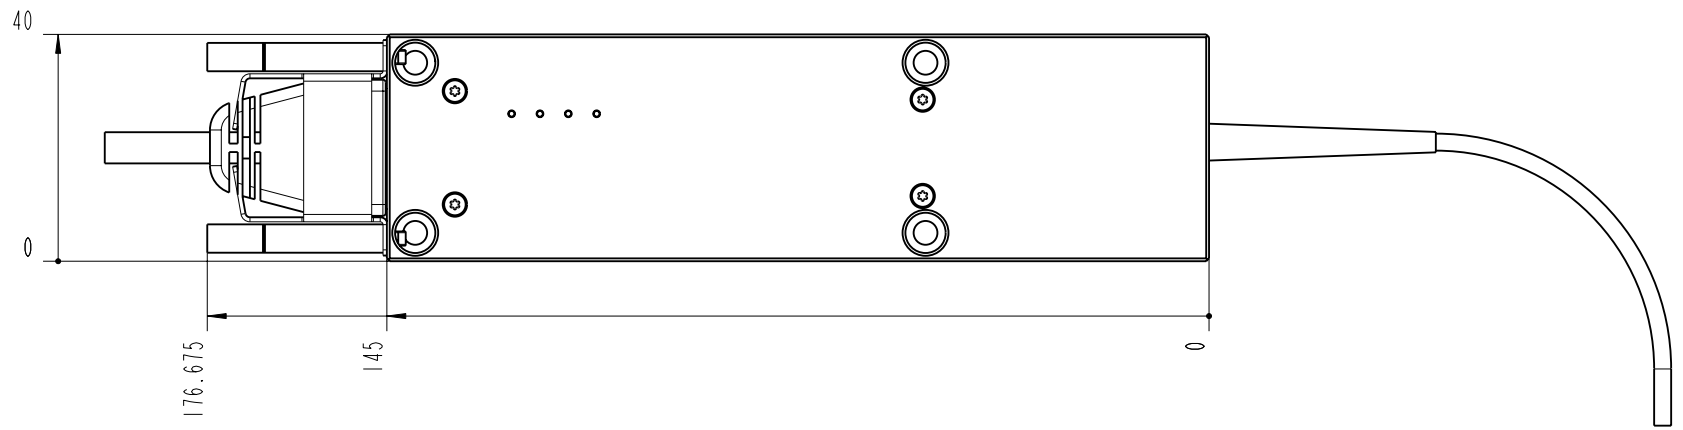

		Lochamer Schlag 19 D-82166 Graefelfing www.toplica.com Phone: +49(0)189 85837-0 Fax: +49(0)189 85837-200		title: iBEAM smart PT	
		page: 1 von 7	scale: 4:5	DIN 6-1  dimensions are in mm	dimensions without tolerance indication: DIN ISO 2768 mH
The information contained in this drawing is the sole property of TOPTICA Photonics AG. Any reproduction in part or as a whole without the written permission of TOPTICA Photonics AG is prohibited.					

- TOP -

		Lochamer Schlag 19 D-82166 Graefelfing www.toplica.com Phone: +49(0)189 85837-0 Fax: +49(0)189 85837-200		title: iBEAM smart PT	
		page: 2 von 7	scale: 3:4	DIN 6-1  dimensions are in mm	dimensions without tolerance indication: DIN ISO 2768 mH
The information contained in this drawing is the sole property of TOPTICA Photonics AG. Any reproduction in part or as a whole without the written permission of TOPTICA Photonics AG is prohibited.					

aligning pin:
hole diameter = 3H7
hole depth = 3mm
(2x)

hole diameter = 4,2 mm
required thread depth = 10 mm
(4x)

- BOTTOM -

		Lochamer Schlag 19 D-82166 Graefelfing www.toptica.com Phone: +49(0)189 85837-0 Fax: +49(0)189 85837-200		title: iBEAM smart PT	
		page: 3 von 7	scale: 3:4	DIN 6-1  dimensions are in mm	dimensions without tolerance indication: DIN ISO 2768 mH
The information contained in this drawing is the sole property of TOPTICA Photonics AG. Any reproduction in part or as a whole without the written permission of TOPTICA Photonics AG is prohibited.					