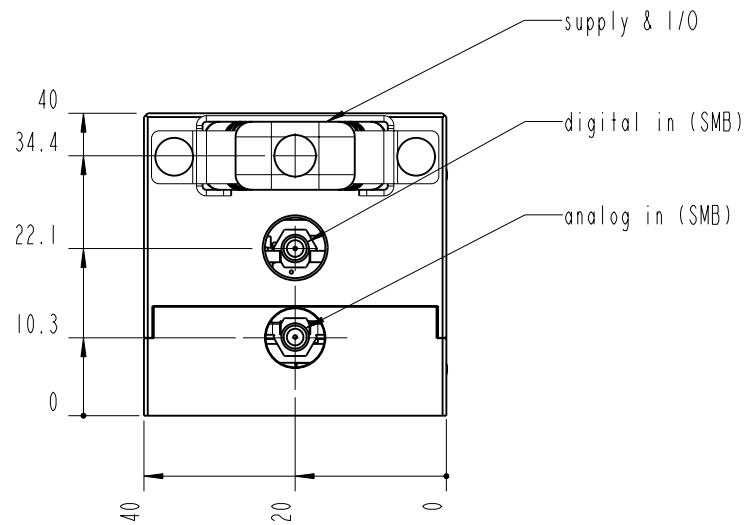

		Lochamer Schlag 19 D-82166 Graefelfing www.toptica.com Phone: +49(0)189 85837-0 Fax: +49(0)189 85837-200		title: iBEAM Smart + SmartDock	
		page: 1 von 7	scale: 1:1	DIN 6-1  dimensions are in mm	dimensions without tolerance indication: DIN ISO 2768 mH
The information contained in this drawing is the sole property of TOPTICA Photonics AG. Any reproduction in part or as a whole without the written permission of TOPTICA Photonics AG is prohibited.					

- TOP -

		Lochamer Schlag 19 D-82166 Graefelfing www.toptica.com Phone: +49(0)189 85837-0 Fax: +49(0)189 85837-200		title: iBEAM Smart + SmartDock	
		page: 2 von 7	scale: 1:1	DIN 6-1  dimensions are in mm	dimensions without tolerance indication: DIN ISO 2768 mH
The information contained in this drawing is the sole property of TOPTICA Photonics AG. Any reproduction in part or as a whole without the written permission of TOPTICA Photonics AG is prohibited.					

- BOTTOM -

		Lochhamer Schlag 19 D-82166 Graefelfing www.toplica.com Phone: +49(0)189 85837-0 Fax: +49(0)189 85837-200		title: iBEAM Smart + SmartDock	
		page: 3 von 7	scale: 1:1	DIN 6-1  dimensions are in mm	dimensions without tolerance indication: DIN ISO 2768 mH
The information contained in this drawing is the sole property of TOPTICA Photonics AG. Any reproduction in part or as a whole without the written permission of TOPTICA Photonics AG is prohibited.					

- FRONT -

		Lochamer Schlag 19 D-82166 Graefelfing www.toptica.com Phone: +49(0)189 85837-0 Fax: +49(0)189 85837-200		title: iBEAM Smart + SmartDock	
		page: 4 von 7	scale: 1:1	DIN 6-1  dimensions are in mm	dimensions without tolerance indication: DIN ISO 2768 mH
The information contained in this drawing is the sole property of TOPTICA Photonics AG. Any reproduction in part or as a whole without the written permission of TOPTICA Photonics AG is prohibited.					