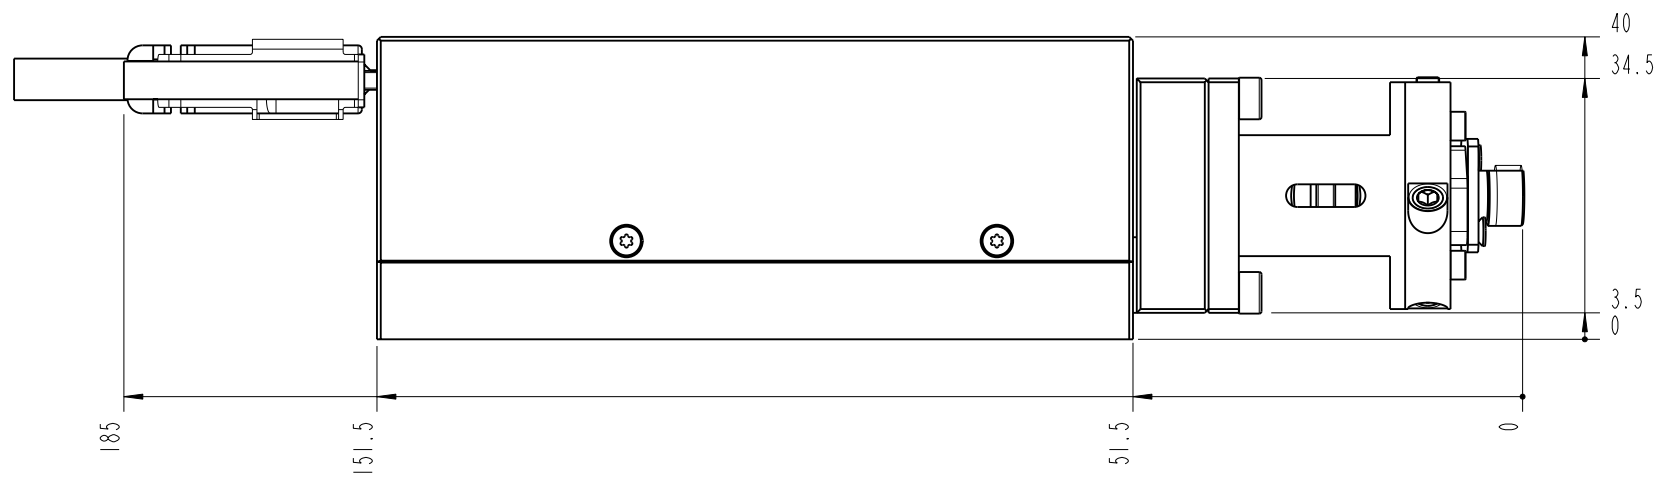

- TOP -

		Lochamer Schlag 19 D-82166 Graefelfing www.toptica.com Phone: +49(0)189 85837-0 Fax: +49(0)189 85837-200		title: iBEAM Smart + SmartDock	
		page: 2 von 7	scale: 1:1	DIN 6-1  dimensions are in mm	dimensions without tolerance indication: DIN ISO 2768 mH
The information contained in this drawing is the sole property of TOPTICA Photonics AG. Any reproduction in part or as a whole without the written permission of TOPTICA Photonics AG is prohibited.					

- BOTTOM -

		Lochhamer Schlag 19 D-82166 Graefelfing www.toplica.com Phone: +49(0)189 85837-0 Fax: +49(0)189 85837-200		title: iBEAM Smart + SmartDock	
		page: 3 von 7	scale: 1:1	DIN 6-1  dimensions are in mm	dimensions without tolerance indication: DIN ISO 2768 mH
The information contained in this drawing is the sole property of TOPTICA Photonics AG. Any reproduction in part or as a whole without the written permission of TOPTICA Photonics AG is prohibited.					

- FRONT -

		Lochamer Schlag 19 D-82166 Graefelfing www.toptica.com Phone: +49(0)189 85837-0 Fax: +49(0)189 85837-200		title: iBEAM Smart + SmartDock	
		page: 4 von 7	scale: 1:1	DIN 6-1  dimensions are in mm	dimensions without tolerance indication: DIN ISO 2768 mH
The information contained in this drawing is the sole property of TOPTICA Photonics AG. Any reproduction in part or as a whole without the written permission of TOPTICA Photonics AG is prohibited.					

- BACK -

		Lochhamer Schlag 19 D-82166 Graefelfing www.toptica.com Phone: +49(0)189 85837-0 Fax: +49(0)189 85837-200		title: iBEAM Smart + SmartDock	
		page: 5 von 7	scale: 1:1	DIN 6-1  dimensions are in mm	dimensions without tolerance indication: DIN ISO 2768 mH
The information contained in this drawing is the sole property of TOPTICA Photonics AG. Any reproduction in part or as a whole without the written permission of TOPTICA Photonics AG is prohibited.					