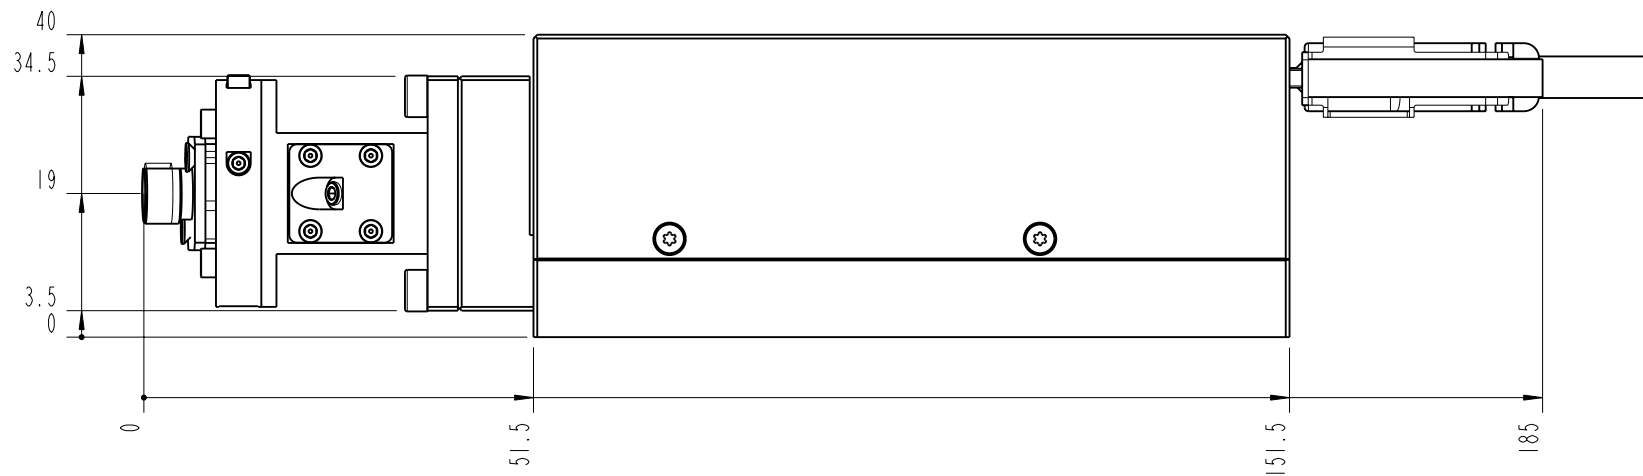

- LEFT -

		Lochhamer Schlag 19 D-82166 Graefelfing www.toptica.com Phone: +49(0)189 85837-0 Fax: +49(0)189 85837-200		title: iBEAM Smart + SmartDock			
		page: 7 von 7	scale: 1:1	DIN 6-1 dimensions are in mm	dimensions without tolerance indication: DIN ISO 2768 mH		
The information contained in this drawing is the sole property of TOPTICA Photonics AG. Any reproduction in part or as a whole without the written permission of TOPTICA Photonics AG is prohibited.