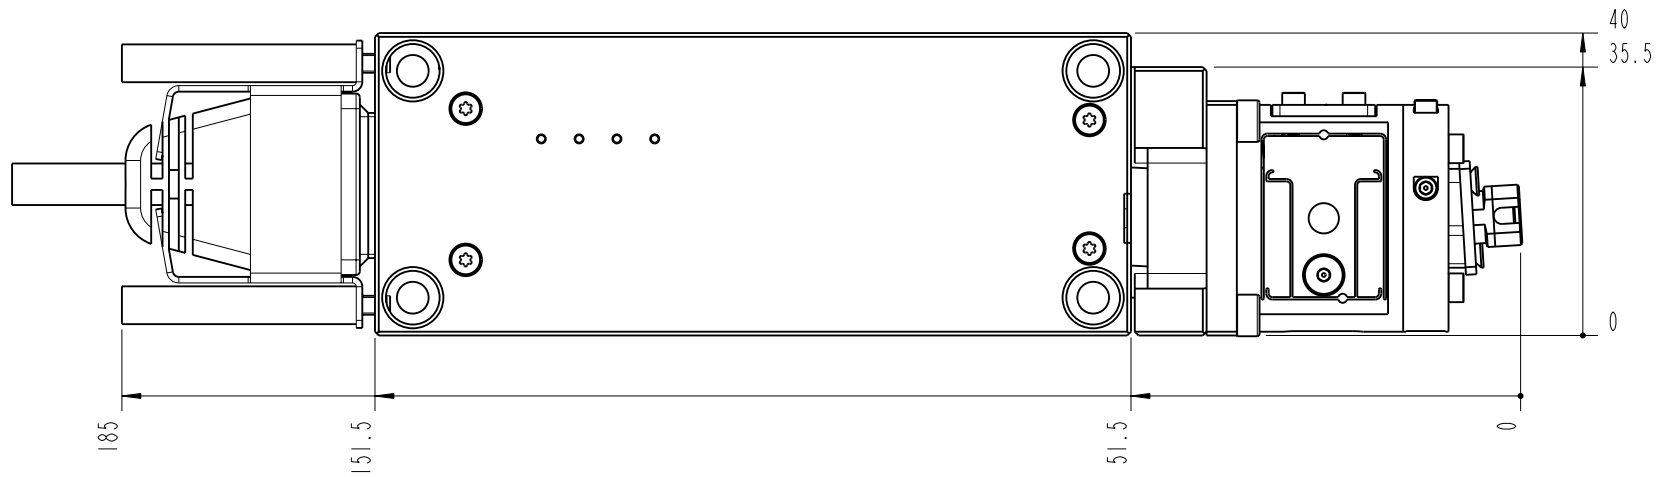

		Lochamer Schlag 19 D-82166 Graefelfing www.toptica.com Phone: +49(0)189 85837-0 Fax: +49(0)189 85837-200		title: iBEAM Smart + SmartDock	
		page: 1 von 7	scale: 1:1	DIN 6-1  dimensions are in mm	dimensions without tolerance indication: DIN ISO 2768 mH
The information contained in this drawing is the sole property of TOPTICA Photonics AG. Any reproduction in part or as a whole without the written permission of TOPTICA Photonics AG is prohibited.					

- TOP -

		Lochamer Schlag 19 D-82166 Graefelfing www.toptica.com Phone: +49(0)189 85837-0 Fax: +49(0)189 85837-200		title: iBEAM Smart + SmartDock	
		page: 2 von 7	scale: 1:1	DIN 6-1  dimensions are in mm	dimensions without tolerance indication: DIN ISO 2768 mH
The information contained in this drawing is the sole property of TOPTICA Photonics AG. Any reproduction in part or as a whole without the written permission of TOPTICA Photonics AG is prohibited.					

- BOTTOM -

		Lochhamer Schlag 19 D-82166 Graefelfing www.toplica.com Phone: +49(0)189 85837-0 Fax: +49(0)189 85837-200		title: iBEAM Smart + SmartDock	
		page: 3 von 7	scale: 1:1	DIN 6-1  dimensions are in mm	dimensions without tolerance indication: DIN ISO 2768 mH
The information contained in this drawing is the sole property of TOPTICA Photonics AG. Any reproduction in part or as a whole without the written permission of TOPTICA Photonics AG is prohibited.					

- FRONT -

		Lochamer Schlag 19 D-82166 Graefelfing www.toptica.com Phone: +49(0)189 85837-0 Fax: +49(0)189 85837-200		title: iBEAM Smart + SmartDock	
		page: 4 von 7	scale: 1:1	DIN 6-1  dimensions are in mm	dimensions without tolerance indication: DIN ISO 2768 mH
The information contained in this drawing is the sole property of TOPTICA Photonics AG. Any reproduction in part or as a whole without the written permission of TOPTICA Photonics AG is prohibited.					