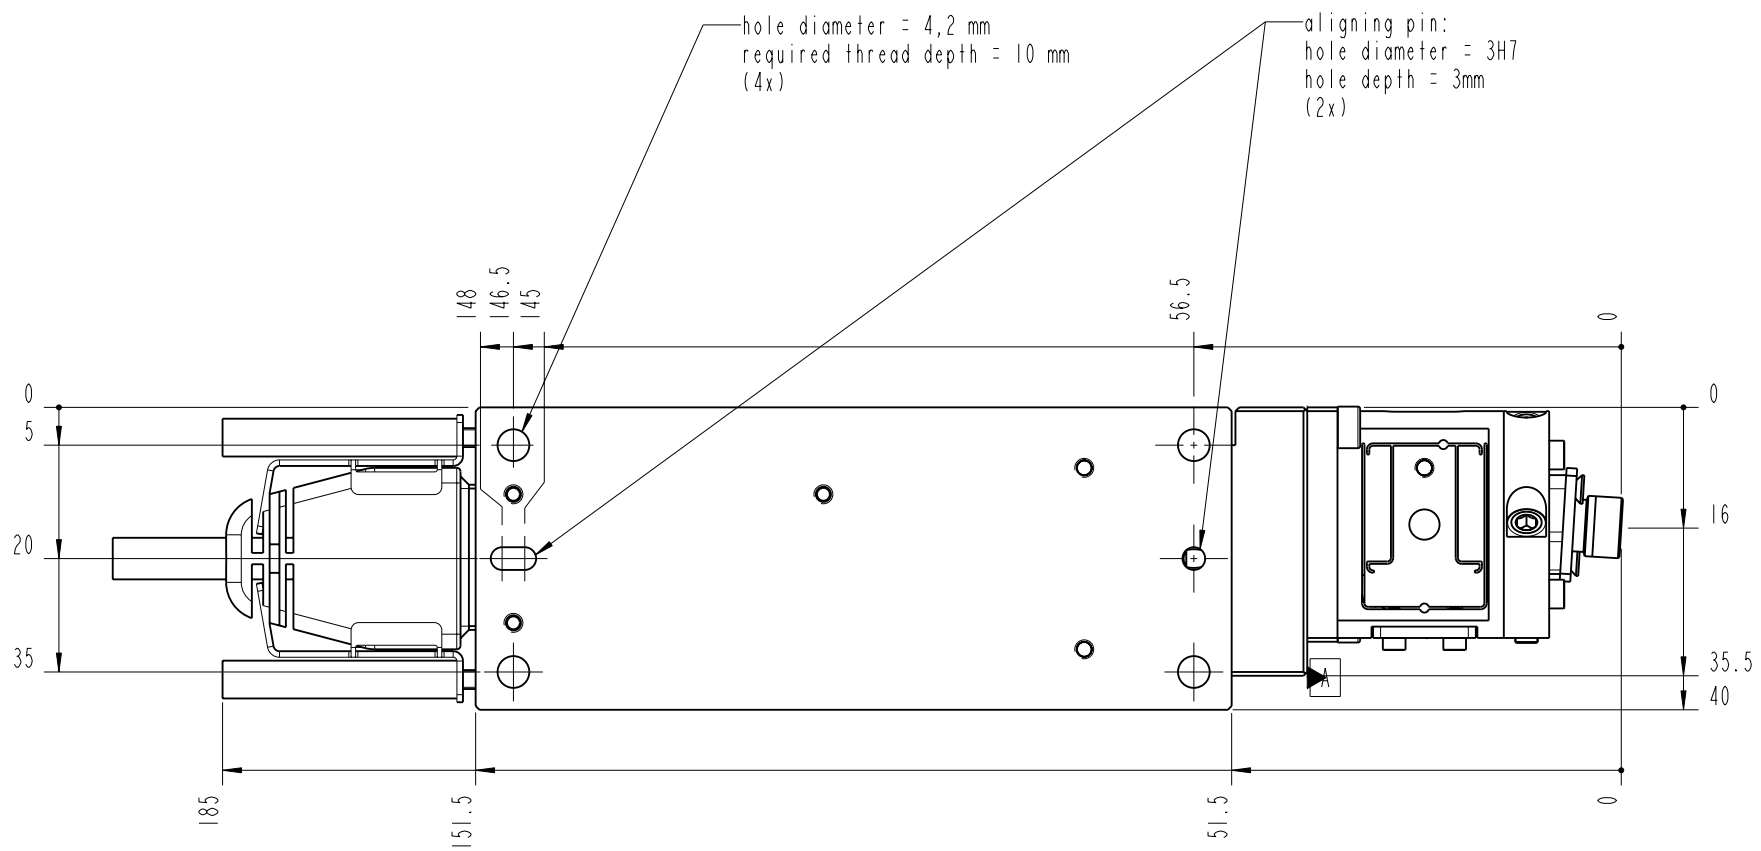

		Lochamer Schlag 19 D-82166 Graefelfing www.toptica.com Phone: +49(0)189 85837-0 Fax: +49(0)189 85837-200		title: iBEAM Smart + SmartDock	
		page: 1 von 7	scale: 1:1	DIN 6-1  dimensions are in mm	dimensions without tolerance indication: DIN ISO 2768 mH
The information contained in this drawing is the sole property of TOPTICA Photonics AG. Any reproduction in part or as a whole without the written permission of TOPTICA Photonics AG is prohibited.					

- TOP -

		Lochamer Schlag 19 D-82166 Graefelfing www.toptica.com Phone: +49(0)189 85837-0 Fax: +49(0)189 85837-200		title: iBEAM Smart + SmartDock	
		page: 2 von 7	scale: 1:1	DIN 6-1  dimensions are in mm	dimensions without tolerance indication: DIN ISO 2768 mH
The information contained in this drawing is the sole property of TOPTICA Photonics AG. Any reproduction in part or as a whole without the written permission of TOPTICA Photonics AG is prohibited.					

- BOTTOM -

		Lochhamer Schlag 19 D-82166 Graefelfing www.toplica.com Phone: +49(0)189 85837-0 Fax: +49(0)189 85837-200		title: iBEAM Smart + SmartDock	
		page: 3 von 7	scale: 1:1	DIN 6-1  dimensions are in mm	dimensions without tolerance indication: DIN ISO 2768 mH
The information contained in this drawing is the sole property of TOPTICA Photonics AG. Any reproduction in part or as a whole without the written permission of TOPTICA Photonics AG is prohibited.					