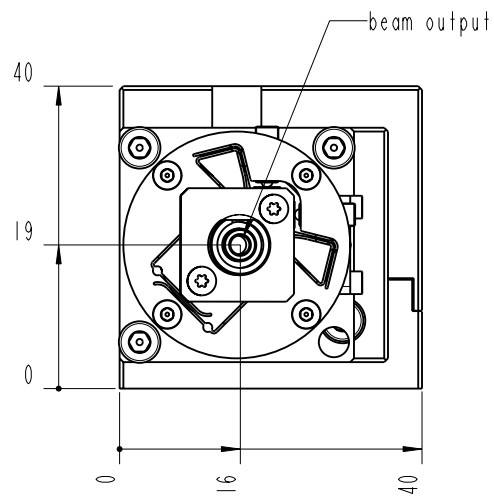

		Lochamer Schlag 19 D-82166 Graefelfing www.toptica.com Phone: +49(0)189 85837-0 Fax: +49(0)189 85837-200		title: iBEAM Smart + SmartDock	
		page: 1 von 7	scale: 1:1	DIN 6-1  dimensions are in mm	dimensions without tolerance indication: DIN ISO 2768 mH
The information contained in this drawing is the sole property of TOPTICA Photonics AG. Any reproduction in part or as a whole without the written permission of TOPTICA Photonics AG is prohibited.					

- TOP -

		Lochamer Schlag 19 D-82166 Graefelfing www.toptica.com Phone: +49(0)189 85837-0 Fax: +49(0)189 85837-200		title: iBEAM Smart + SmartDock	
		page: 2 von 7	scale: 1:1	DIN 6-1  dimensions are in mm	dimensions without tolerance indication: DIN ISO 2768 mH
The information contained in this drawing is the sole property of TOPTICA Photonics AG. Any reproduction in part or as a whole without the written permission of TOPTICA Photonics AG is prohibited.					

- BOTTOM -

		Lochhamer Schlag 19 D-82166 Graefelfing www.toplica.com Phone: +49(0)189 85837-0 Fax: +49(0)189 85837-200		title: iBEAM Smart + SmartDock	
		page: 3 von 7	scale: 1:1	DIN 6-1  dimensions are in mm	dimensions without tolerance indication: DIN ISO 2768 mH
The information contained in this drawing is the sole property of TOPTICA Photonics AG. Any reproduction in part or as a whole without the written permission of TOPTICA Photonics AG is prohibited.					