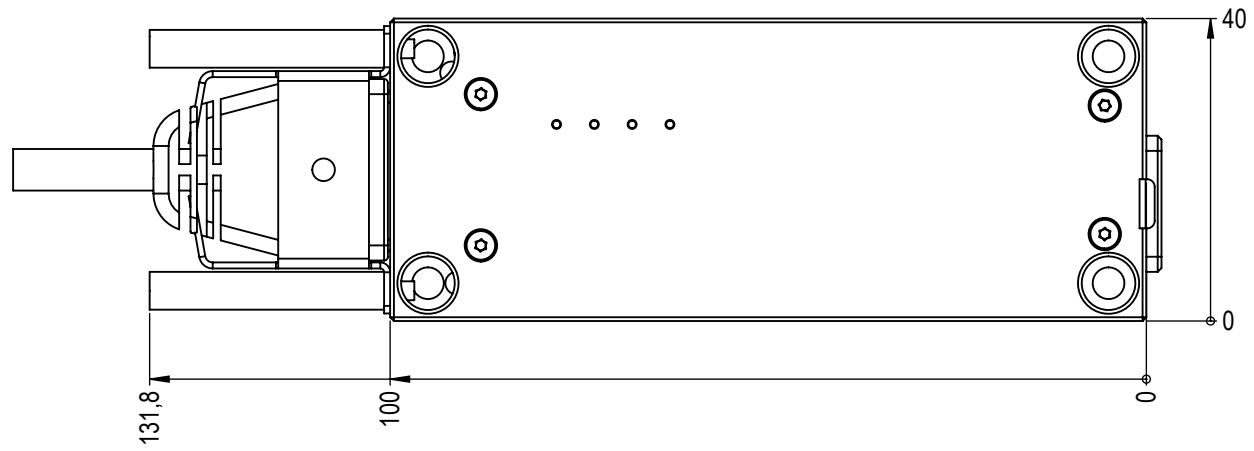

NOTE: This document is property of the company TOPTICA Photonics AG. All copyrights, trademarks, patents and other rights in connection herewith are expressly reserved to the company TOPTICA Photonics AG and no license is created hereby.

  TOPTICA Photonics AG Tel.: 089-85837-0 Lochhamer Schlag 19 Fax: 089-85837-200 82166 Gräfelfing Web: www.toptica.com	title		scale
	iBEAM smart		1:1
dimensions are in mm	general tolerance	projection	sheet
view TOP	DIN ISO 2768 - fH		date
			15-12-2017
			2/7