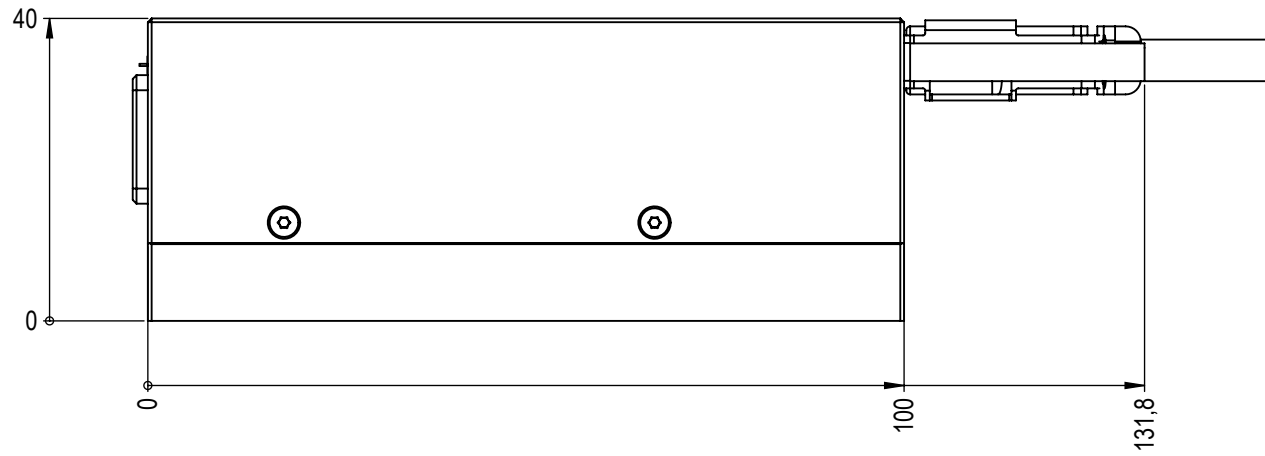

NOTE: This document is property of the company TOPTICA Photonics AG. All copyrights, trademarks, patents and other rights in connection herewith are expressly reserved to the company TOPTICA Photonics AG and no license is created hereby.

  TOPTICA Photonics AG Tel.: 089-85837-0 Lochhamer Schlag 19 Fax: 089-85837-200 82166 Gräfelfing Web: www.toptica.com	title		scale
	iBEAM smart		1:1
dimensions are in mm	general tolerance	projection	sheet
view LEFT	DIN ISO 2768 - fH		7/7
		date	
		15-12-2017