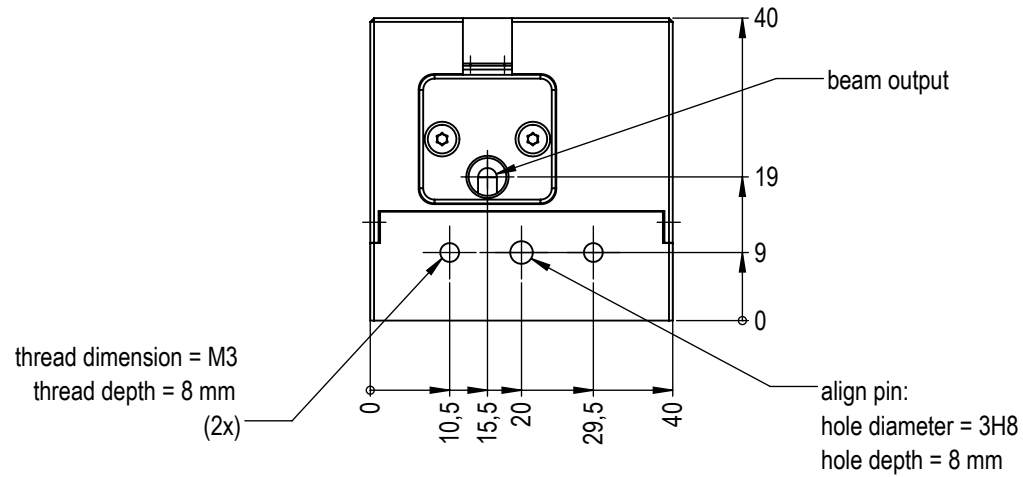

NOTE: This document is property of the company TOPTICA Photonics AG. All copyrights, trademarks, patents and other rights in connection herewith are expressly reserved to the company TOPTICA Photonics AG and no license is created hereby.

  TOPTICA Photonics AG Tel.: 089-85837-0 Lochamer Schlag 19 Fax.: 089-85837-200 82166 Gräfelfing Web: www.toptica.com	title		scale
	iBEAM smart		1:1
dimensions are in mm	general tolerance	projection	sheet
view FRONT	DIN ISO 2768 - fH		4/7
		date	
		15-12-2017