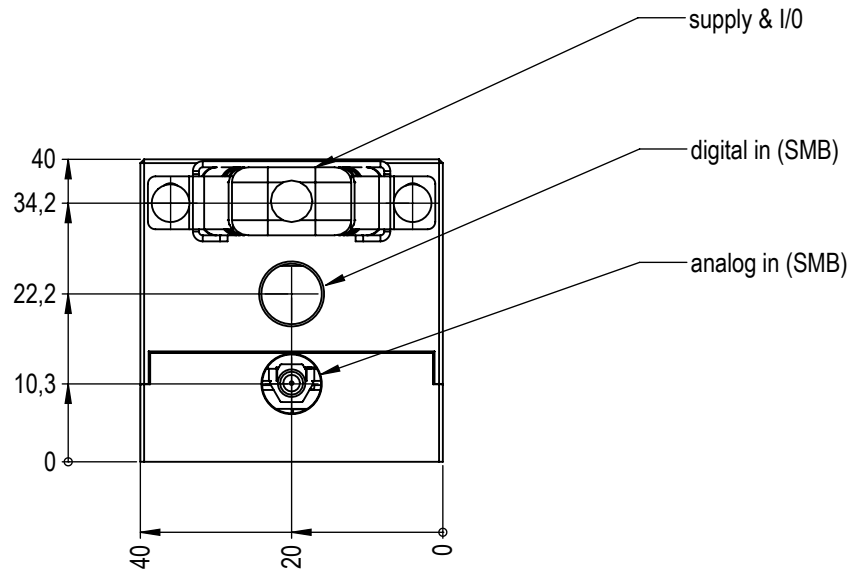

NOTE: This document is property of the company TOPTICA Photonics AG. All copyrights, trademarks, patents and other rights in connection herewith are expressly reserved to the company TOPTICA Photonics AG and no license is created hereby.

  TOPTICA Photonics AG Tel.: 089-85837-0 Lochhamer Schlag 19 Fax: 089-85837-200 82166 Gräfelfing Web: www.toptica.com	title		scale
	iBEAM smart		1:1
dimensions are in mm	general tolerance	projection	sheet
view BACK	DIN ISO 2768 - fH		5/7
		date	
		15-12-2017