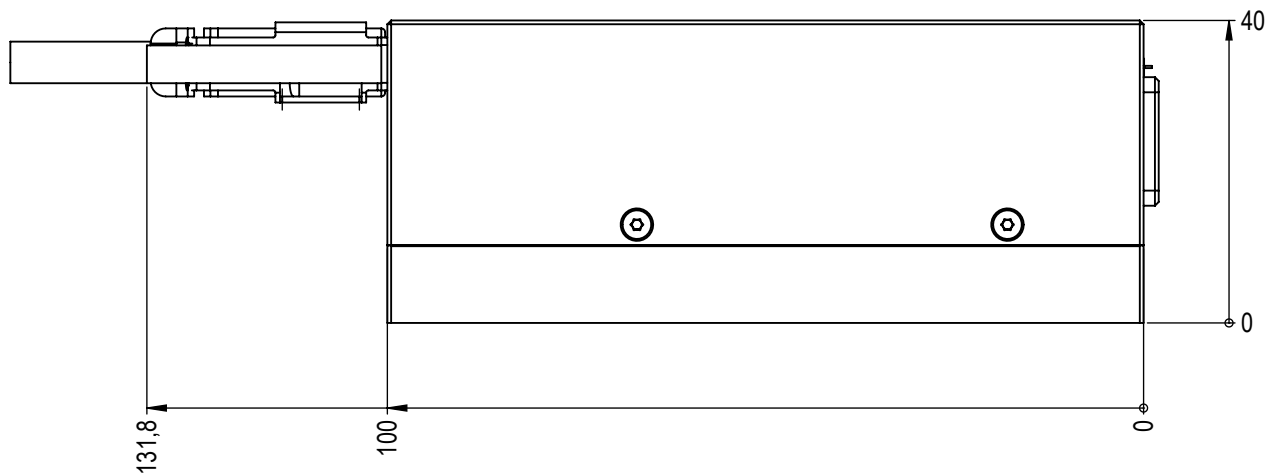

NOTE: This document is property of the company TOPTICA Photonics AG. All copyrights, trademarks, patents and other rights in connection herewith are expressly reserved to the company TOPTICA Photonics AG and no license is created hereby.

  TOPTICA Photonics AG Tel.: 089-85837-0 Lochhamer Schlag 19 Fax: 089-85837-200 82166 Gräfelfing Web: www.toptica.com	title		scale
	iBEAM smart		1:1
dimensions are in mm	general tolerance	projection	sheet
view RIGHT	DIN ISO 2768 - fH		date
			15-12-2017
			6/7