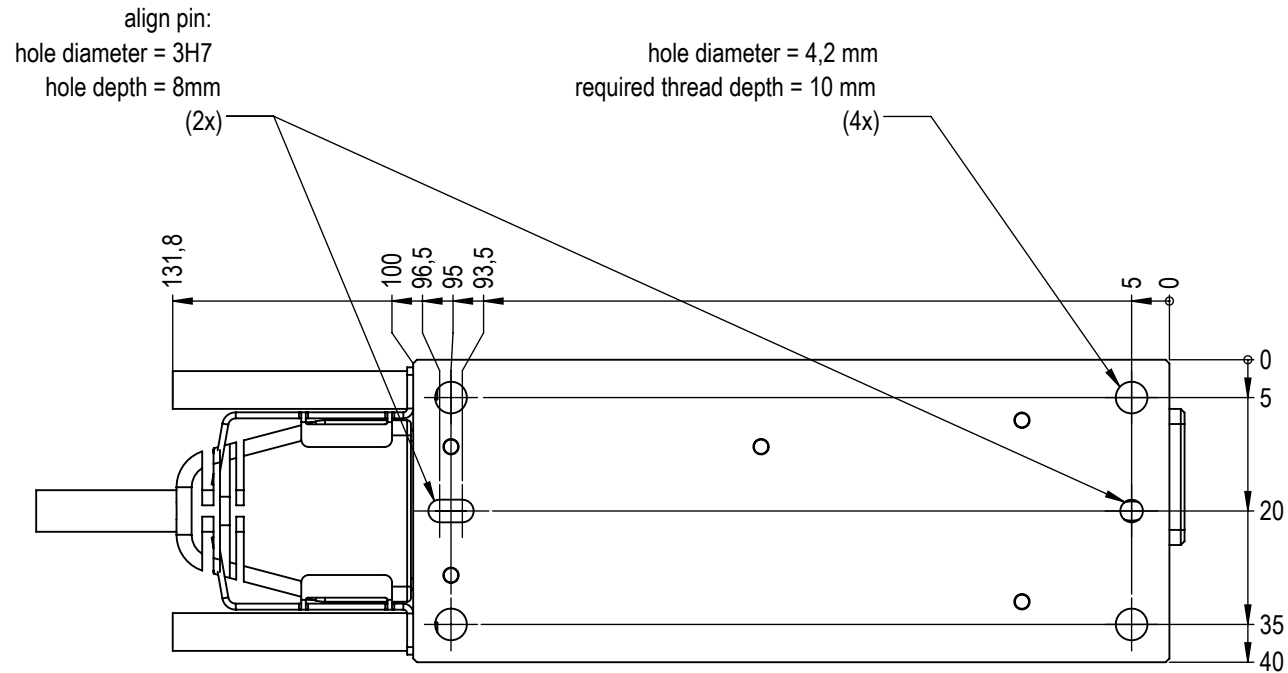

NOTE: This document is property of the company TOPTICA Photonics AG. All copyrights, trademarks, patents and other rights in connection herewith are expressly reserved to the company TOPTICA Photonics AG and no license is created hereby.

  TOPTICA Photonics AG Tel.: 089-85837-0 Lochhamer Schlag 19 Fax: 089-85837-200 82166 Gräfelfing Web: www.toptica.com	title		scale
	iBEAM smart		1:1
dimensions are in mm	general tolerance	projection	sheet
view BOTTOM	DIN ISO 2768 - fH		3/7
		date	
		15-12-2017