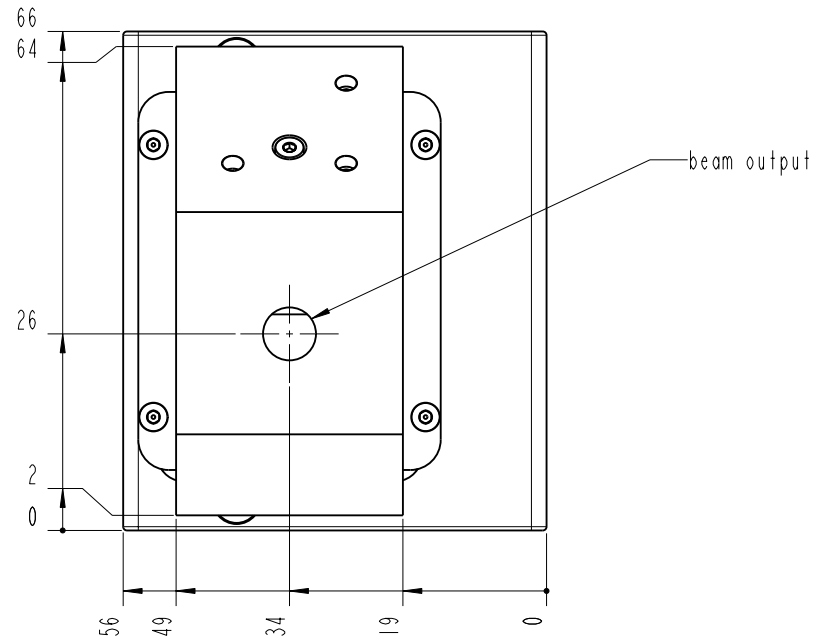

		Lochamer Schlag 19 D-82166 Graefelfing www.toptica.com Phone: +49(0)189 85837-0 Fax: +49(0)189 85837-200		title: iWAVE	
		page: 1 von 7	scale: 1:1	DIN 6-1  dimensions are in mm	dimensions without tolerance indication: DIN ISO 2768 mH
The information contained in this drawing is the sole property of TOPTICA Photonics AG. Any reproduction in part or as a whole without the written permission of TOPTICA Photonics AG is prohibited.					

- TOP -

		Lochamer Schlag 19 D-82166 Graefelfing www.toptica.com Phone: +49(0)189 85837-0 Fax: +49(0)189 85837-200		title: iWAVE
		page: 2 von 7	scale: 1:1	DIN 6-1  dimensions are in mm
The information contained in this drawing is the sole property of TOPTICA Photonics AG. Any reproduction in part or as a whole without the written permission of TOPTICA Photonics AG is prohibited.				

- BOTTOM -

		Lochamer Schlag 19 D-82166 Graefelfing www.toplica.com Phone: +49(0)189 85837-0 Fax: +49(0)189 85837-200	title: iWAVE
page: 3 von 7	scale: 1:1	DIN 6-1  dimensions are in mm	dimensions without tolerance indication: DIN ISO 2768 mH
The information contained in this drawing is the sole property of TOPTICA Photonics AG. Any reproduction in part or as a whole without the written permission of TOPTICA Photonics AG is prohibited.			