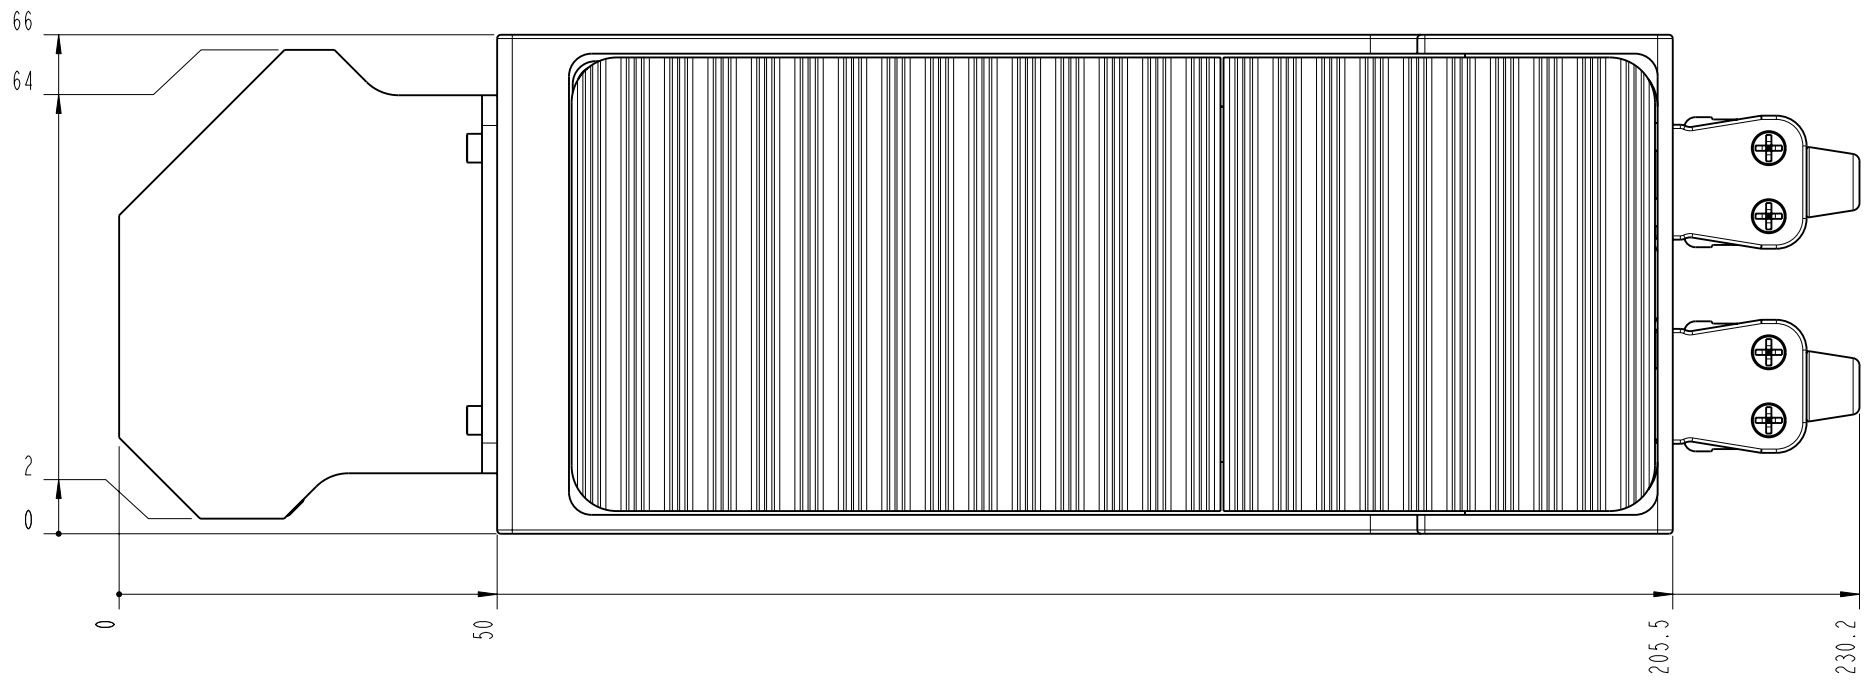

- LEFT -

		Lochamer Schlag 19 D-82166 Graefelfing www.toptica.com Phone: +49(0)189 85837-0 Fax: +49(0)189 85837-200		title: iWAVE			
		page: 7 von 7	scale: 1:1	DIN 6-1 dimensions are in mm	dimensions without tolerance indication: DIN ISO 2768 mH		
The information contained in this drawing is the sole property of TOPTICA Photonics AG. Any reproduction in part or as a whole without the written permission of TOPTICA Photonics AG is prohibited.