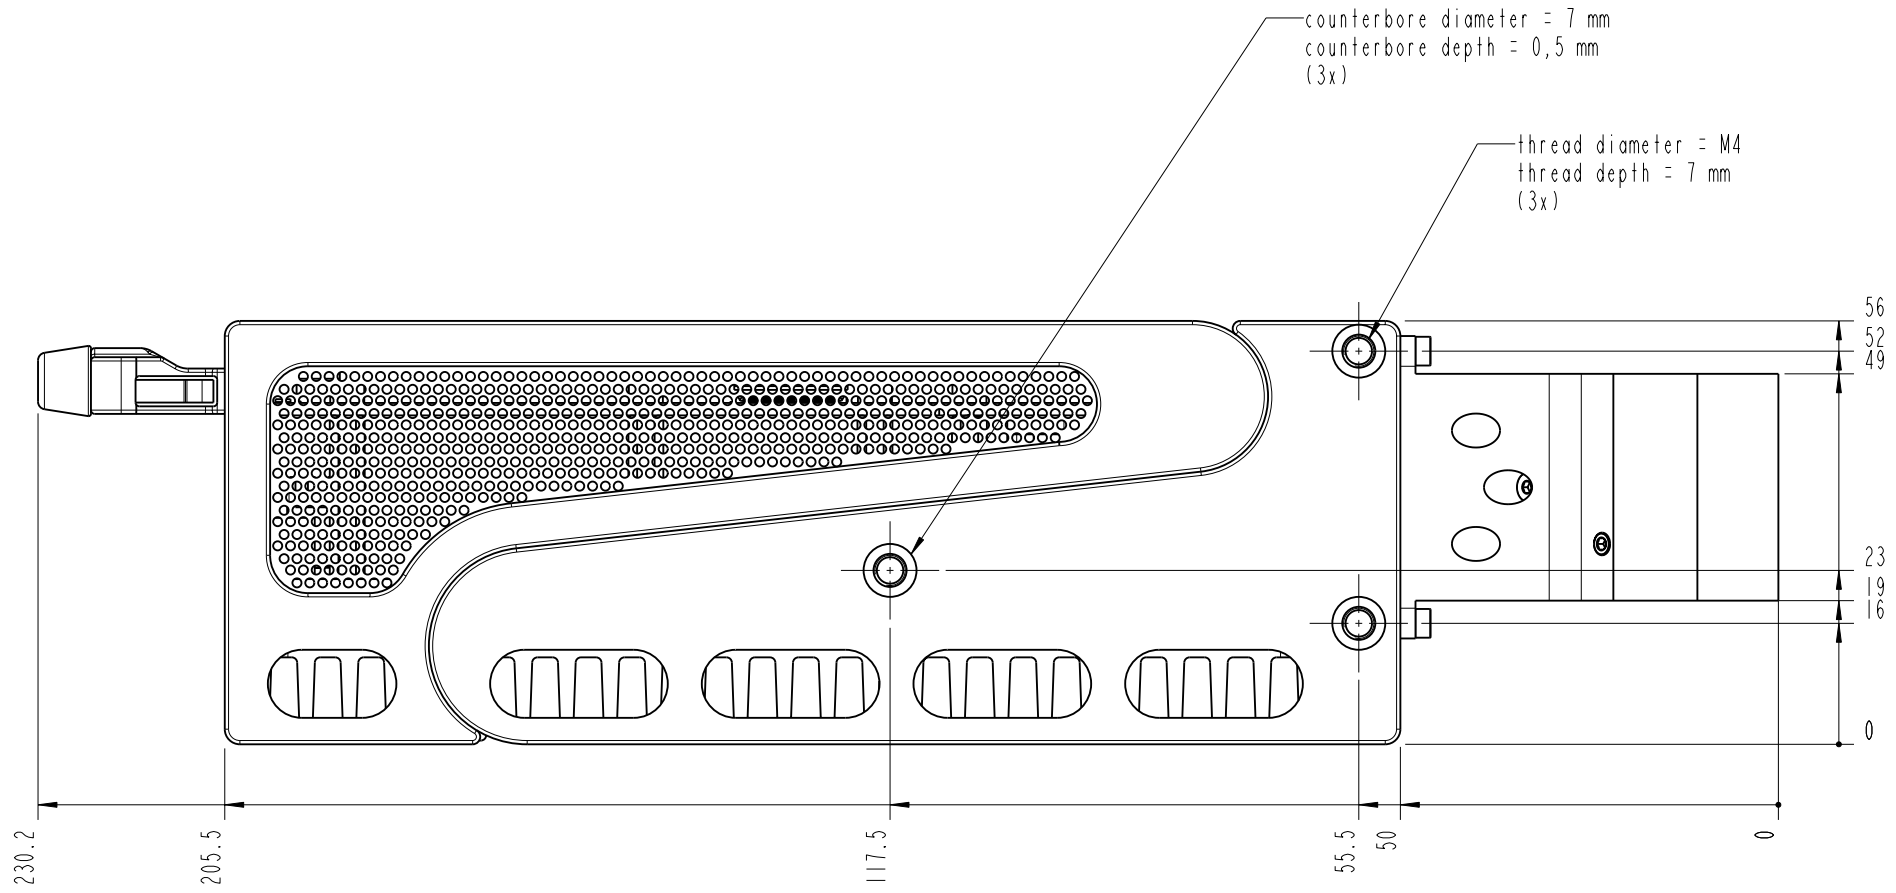

- BOTTOM -

		Lochamer Schlag 19 D-82166 Graefelfing www.toplica.com Phone: +49(0)189 85837-0 Fax: +49(0)189 85837-200	title: iWAVE
page: 3 von 7	scale: 1:1	DIN 6-1 dimensions are in mm	dimensions without tolerance indication: DIN ISO 2768 mH
The information contained in this drawing is the sole property of TOPTICA Photonics AG. Any reproduction in part or as a whole without the written permission of TOPTICA Photonics AG is prohibited.