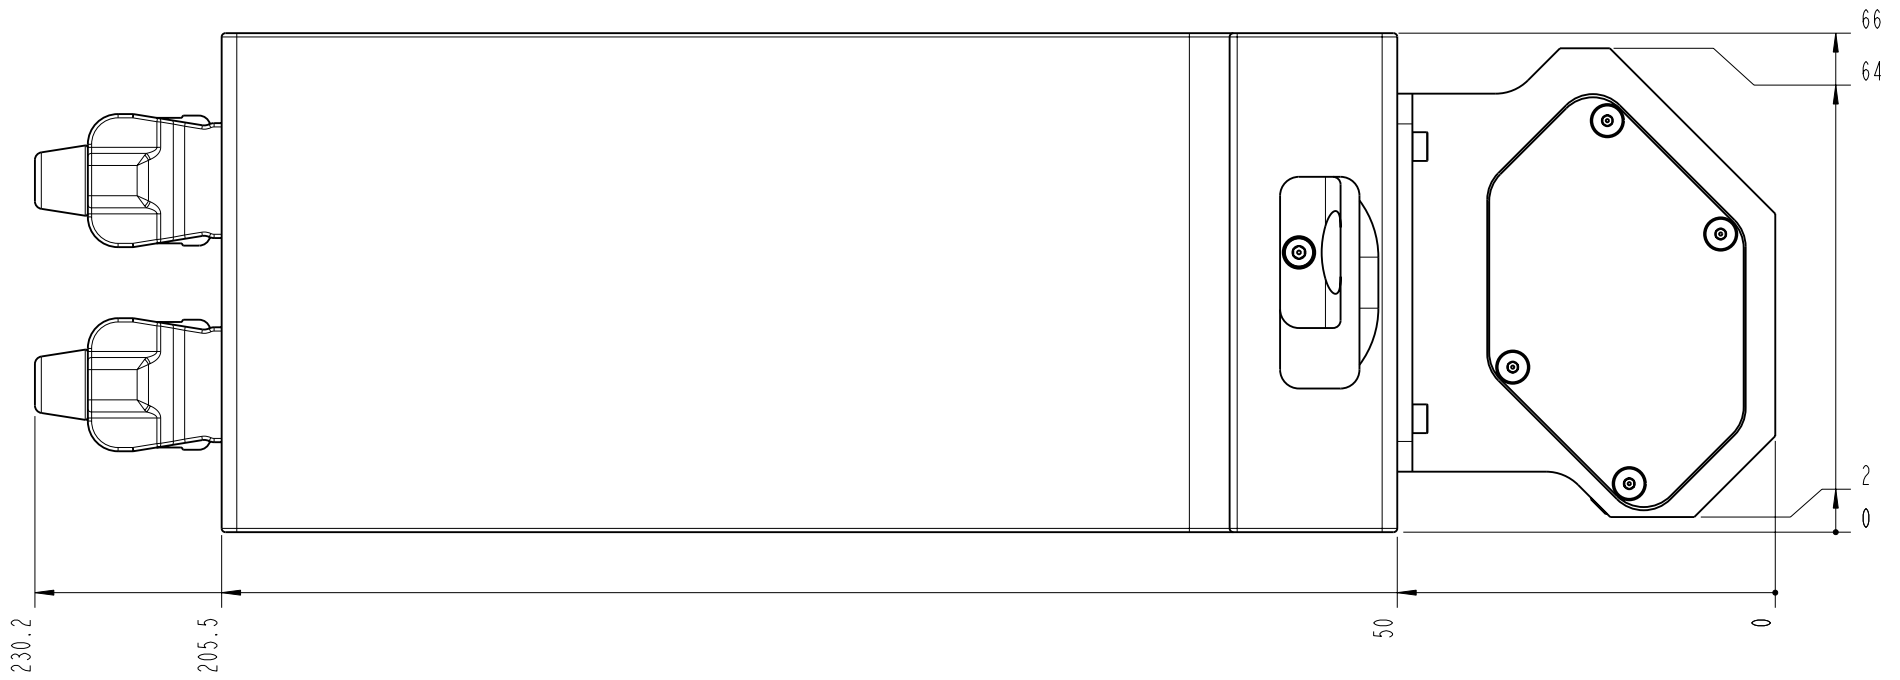

- RIGHT -

		Lochamer Schlag 19 D-82166 Graefelfing www.toptica.com Phone: +49(0)189 85837-0 Fax: +49(0)189 85837-200	title: iWAVE
page: 6 von 7	scale: 1:1	DIN 6-1 dimensions are in mm	dimensions without tolerance indication: DIN ISO 2768 mH
The information contained in this drawing is the sole property of TOPTICA Photonics AG. Any reproduction in part or as a whole without the written permission of TOPTICA Photonics AG is prohibited.