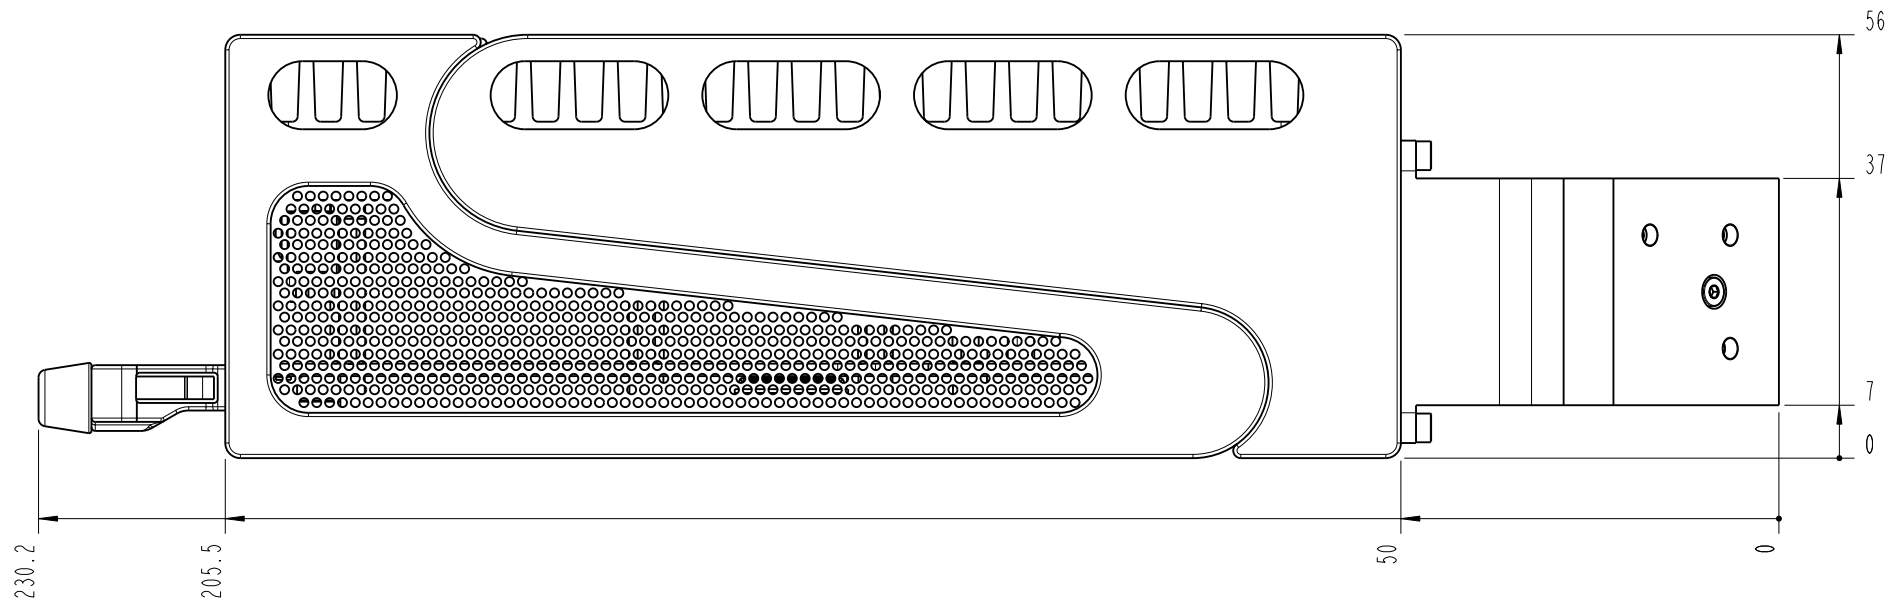

		Lochamer Schlag 19 D-82166 Graefelfing www.toptica.com Phone: +49(0)189 85837-0 Fax: +49(0)189 85837-200		title: iWAVE	
		page: 1 von 7	scale: 1:1	DIN 6-1  dimensions are in mm	dimensions without tolerance indication: DIN ISO 2768 mH
The information contained in this drawing is the sole property of TOPTICA Photonics AG. Any reproduction in part or as a whole without the written permission of TOPTICA Photonics AG is prohibited.					

- BOTTOM -

		Lochamer Schlag 19 D-82166 Graefelfing www.toplica.com Phone: +49(0)189 85837-0 Fax: +49(0)189 85837-200	title: iWAVE
page: 3 von 7	scale: 1:1	DIN 6-1  dimensions are in mm	dimensions without tolerance indication: DIN ISO 2768 mH
The information contained in this drawing is the sole property of TOPTICA Photonics AG. Any reproduction in part or as a whole without the written permission of TOPTICA Photonics AG is prohibited.			