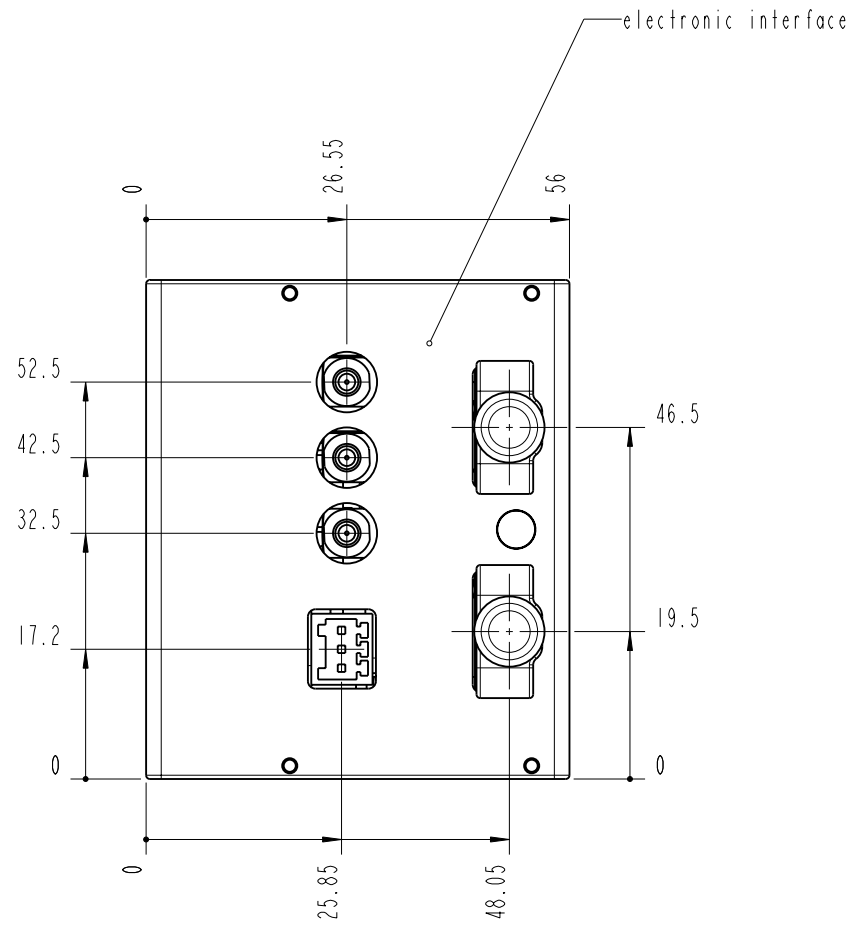

- BACK -

		Lochamer Schlag 19 D-82166 Graefelfing www.toplica.com Phone: +49(0)189 85837-0 Fax: +49(0)189 85837-200		title: iWAVE			
		page: 5 von 7	scale: 1:1	DIN 6-1 dimensions are in mm	dimensions without tolerance indication: DIN ISO 2768 mH		
The information contained in this drawing is the sole property of TOPTICA Photonics AG. Any reproduction in part or as a whole without the written permission of TOPTICA Photonics AG is prohibited.