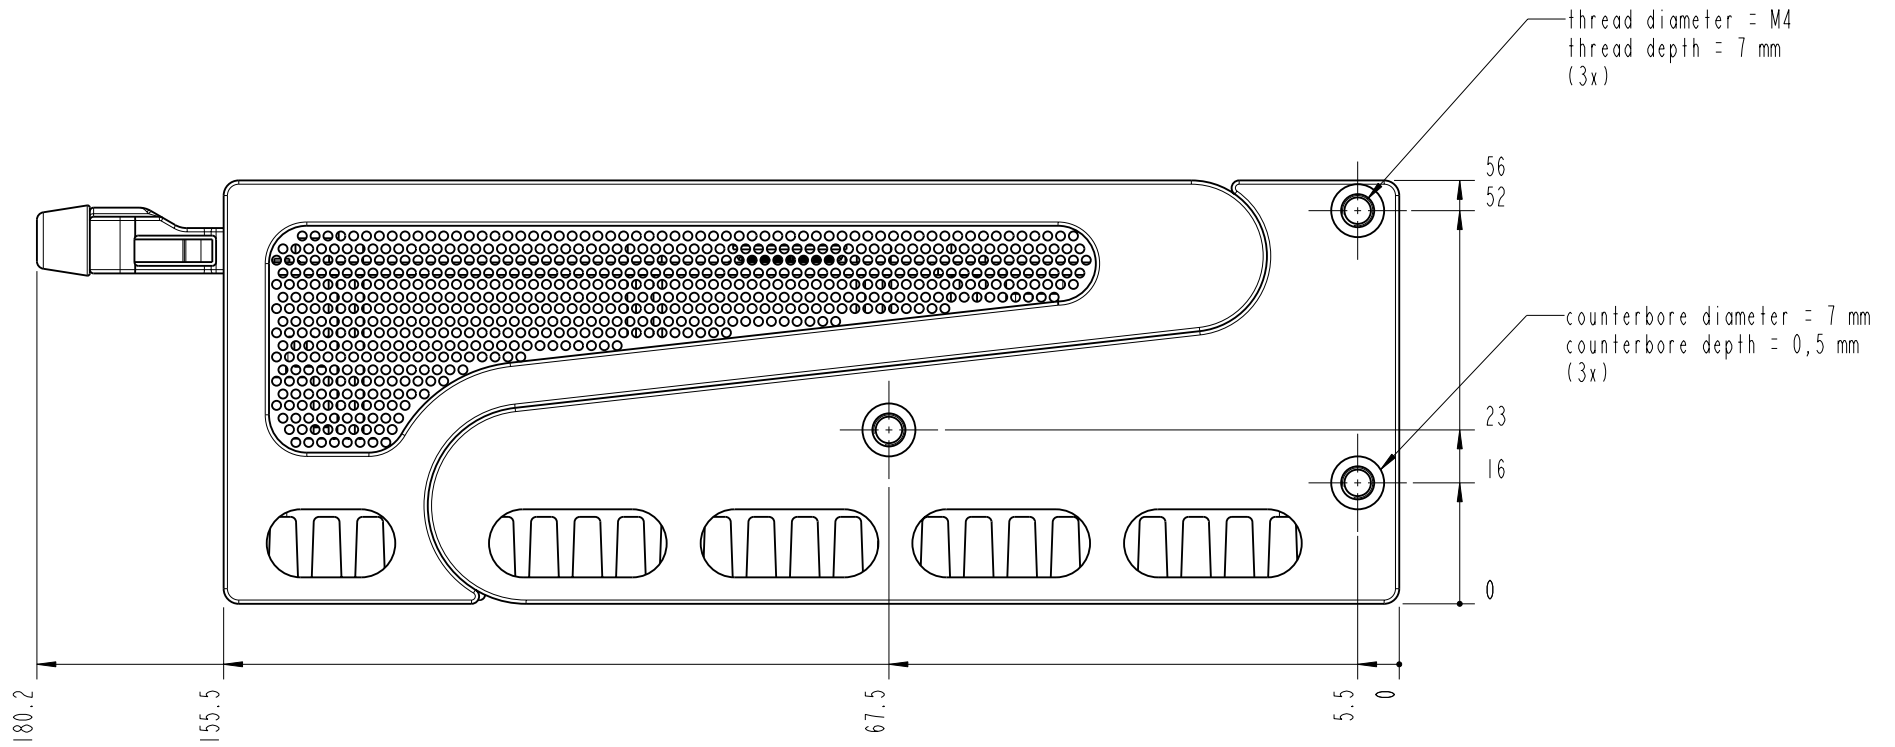

		Lochamer Schlag 19 D-82166 Graefelfing www.toptica.com Phone: +49(0)189 85837-0 Fax: +49(0)189 85837-200		title: iBEAM / iPULSE	
		page: 1 von 7	scale: 1:1	DIN 6-1  dimensions are in mm	dimensions without tolerance indication: DIN ISO 2768 mH
The information contained in this drawing is the sole property of TOPTICA Photonics AG. Any reproduction in part or as a whole without the written permission of TOPTICA Photonics AG is prohibited.					

- TOP -

		Lochhamer Schlag 19 D-82166 Graefelfing www.toptica.com Phone: +49(0)189 85837-0 Fax: +49(0)189 85837-200		title: iBEAM / iPULSE
		page: 2 von 7	scale: 1:1	DIN 6-1  dimensions are in mm
The information contained in this drawing is the sole property of TOPTICA Photonics AG. Any reproduction in part or as a whole without the written permission of TOPTICA Photonics AG is prohibited.				

- BOTTOM -

		Lochamer Schlag 19 D-82166 Graefelfing www.toplica.com Phone: +49(0)189 85837-0 Fax: +49(0)189 85837-200		title:  <b>iBEAM / iPULSE</b>	
		page: 3 von 7	scale: 1:1	DIN 6-1 dimensions are in mm	dimensions without tolerance indication: DIN ISO 2768 mH
The information contained in this drawing is the sole property of TOPTICA Photonics AG. Any reproduction in part or as a whole without the written permission of TOPTICA Photonics AG is prohibited.					