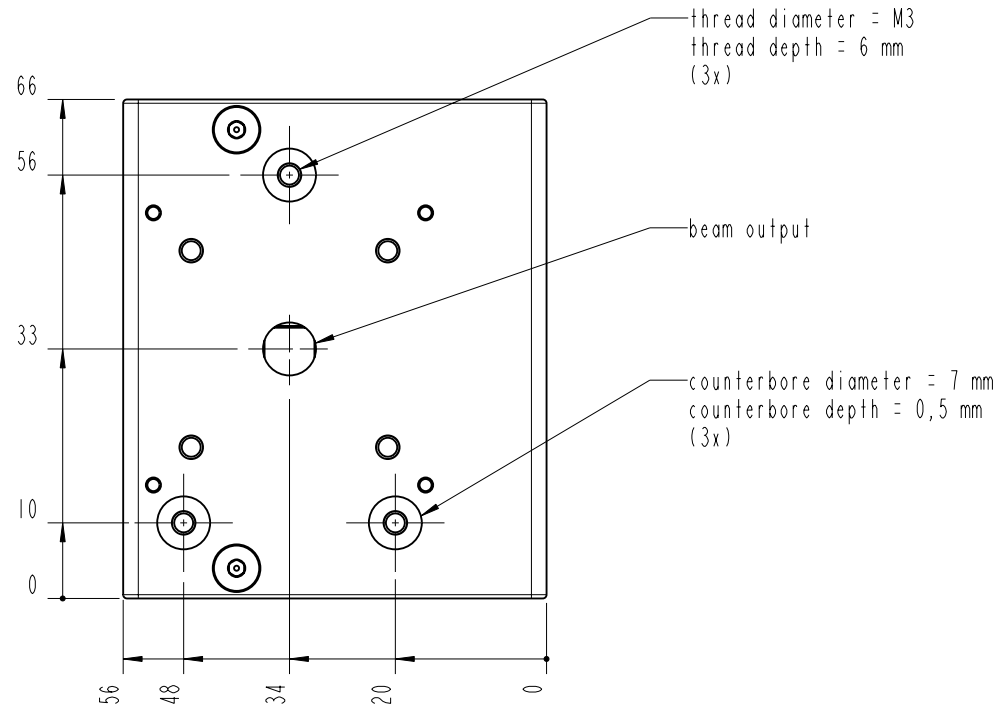

		Lochamer Schlag 19 D-82166 Graefelfing www.toptica.com Phone: +49(0)189 85837-0 Fax: +49(0)189 85837-200		title: iBEAM / iPULSE	
		page: 1 von 7	scale: 1:1	DIN 6-1  dimensions are in mm	dimensions without tolerance indication: DIN ISO 2768 mH
The information contained in this drawing is the sole property of TOPTICA Photonics AG. Any reproduction in part or as a whole without the written permission of TOPTICA Photonics AG is prohibited.					

- BOTTOM -

		Lochamer Schlag 19 D-82166 Graefelfing www.toplica.com Phone: +49(0)189 85837-0 Fax: +49(0)189 85837-200		title:  <b>iBEAM / iPULSE</b>	
		page: 3 von 7	scale: 1:1	DIN 6-1 dimensions are in mm	dimensions without tolerance indication: DIN ISO 2768 mH
The information contained in this drawing is the sole property of TOPTICA Photonics AG. Any reproduction in part or as a whole without the written permission of TOPTICA Photonics AG is prohibited.					