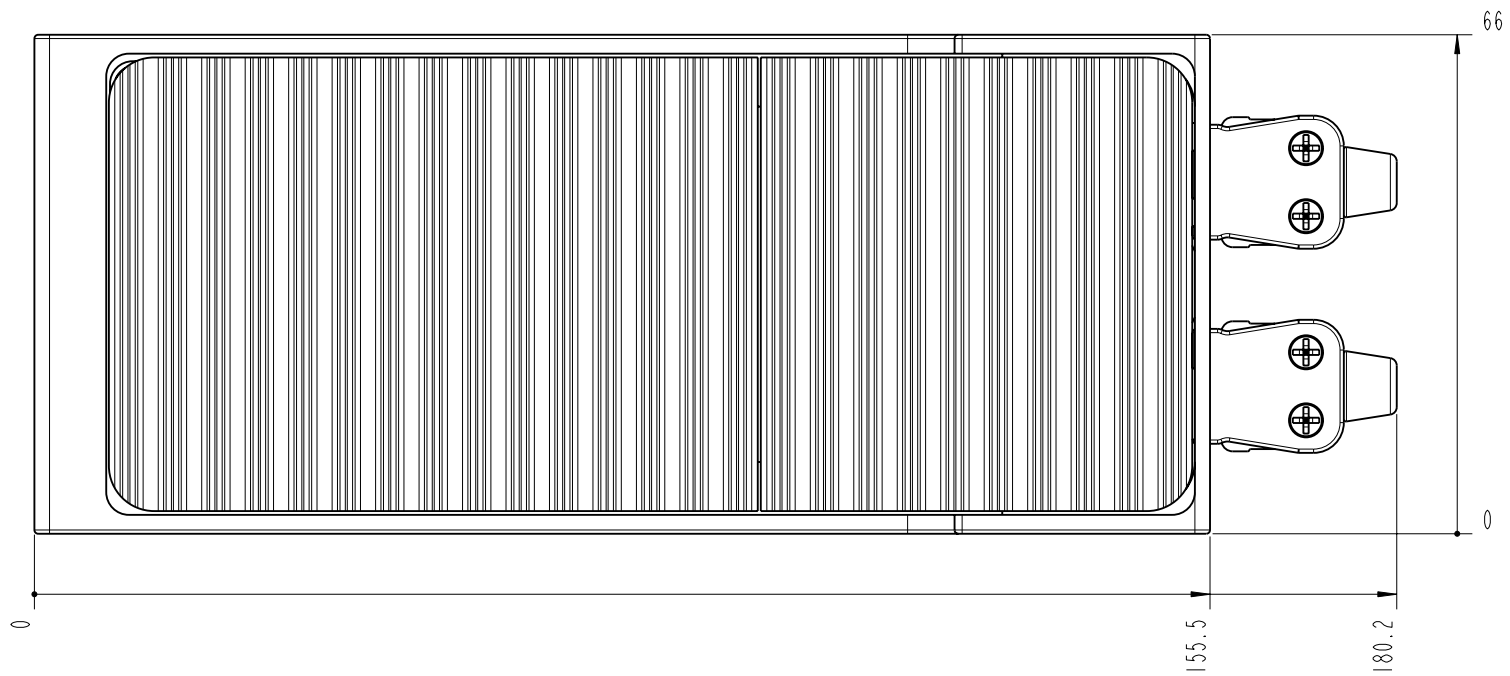

- LEFT -

		Lochamer Schlag 19 D-82166 Graefelfing www.toptica.com Phone: +49(0)189 85837-0 Fax: +49(0)189 85837-200		title: iBEAM / iPULSE			
		page: 7 von 7	scale: 1:1	DIN 6-1 dimensions are in mm	dimensions without tolerance indication: DIN ISO 2768 mH		
The information contained in this drawing is the sole property of TOPTICA Photonics AG. Any reproduction in part or as a whole without the written permission of TOPTICA Photonics AG is prohibited.