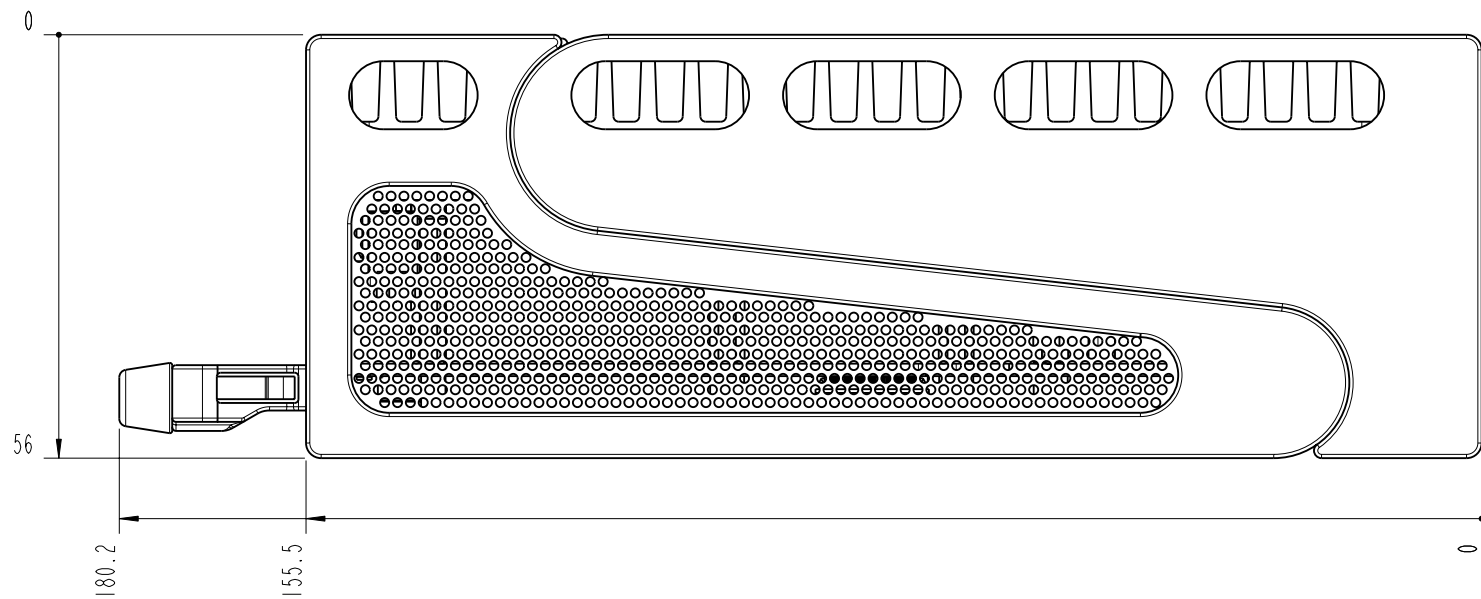

		Lochamer Schlag 19 D-82166 Graefelfing www.toptica.com Phone: +49(0)189 85837-0 Fax: +49(0)189 85837-200		title: iBEAM / iPULSE	
		page: 1 von 7	scale: 1:1	DIN 6-1  dimensions are in mm	dimensions without tolerance indication: DIN ISO 2768 mH
The information contained in this drawing is the sole property of TOPTICA Photonics AG. Any reproduction in part or as a whole without the written permission of TOPTICA Photonics AG is prohibited.					

- TOP -

		Lochhamer Schlag 19 D-82166 Graefelfing www.toptica.com Phone: +49(0)189 85837-0 Fax: +49(0)189 85837-200		title: iBEAM / iPULSE
		page: 2 von 7	scale: 1:1	DIN 6-1  dimensions are in mm
The information contained in this drawing is the sole property of TOPTICA Photonics AG. Any reproduction in part or as a whole without the written permission of TOPTICA Photonics AG is prohibited.				

- BOTTOM -

		Lochamer Schlag 19 D-82166 Graefelfing www.toplica.com Phone: +49(0)189 85837-0 Fax: +49(0)189 85837-200		title:  <b>iBEAM / iPULSE</b>	
		page: 3 von 7	scale: 1:1	DIN 6-1 dimensions are in mm	dimensions without tolerance indication: DIN ISO 2768 mH
The information contained in this drawing is the sole property of TOPTICA Photonics AG. Any reproduction in part or as a whole without the written permission of TOPTICA Photonics AG is prohibited.					