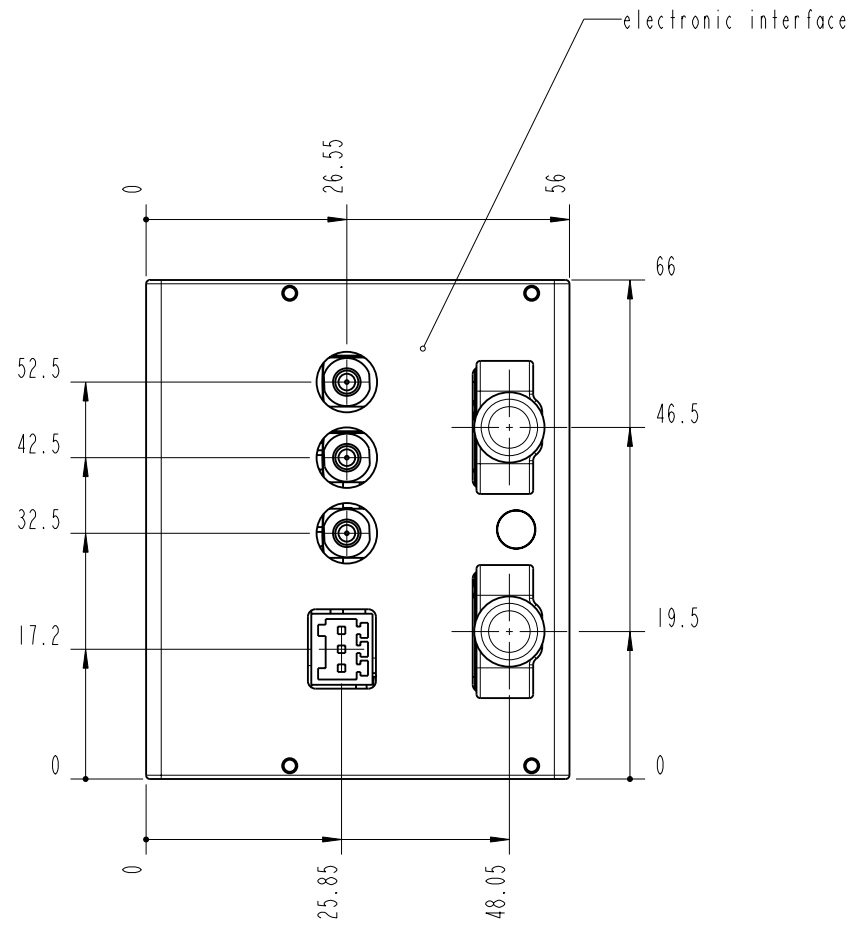

- BACK -

		Lochamer Schlag 19 D-82166 Graefelfing www.toptica.com Phone: +49(0)189 85837-0 Fax: +49(0)189 85837-200		title: iBEAM / iPULSE			
		page: 5 von 7	scale: 1:1	DIN 6-1 dimensions are in mm	dimensions without tolerance indication: DIN ISO 2768 mH		
The information contained in this drawing is the sole property of TOPTICA Photonics AG. Any reproduction in part or as a whole without the written permission of TOPTICA Photonics AG is prohibited.