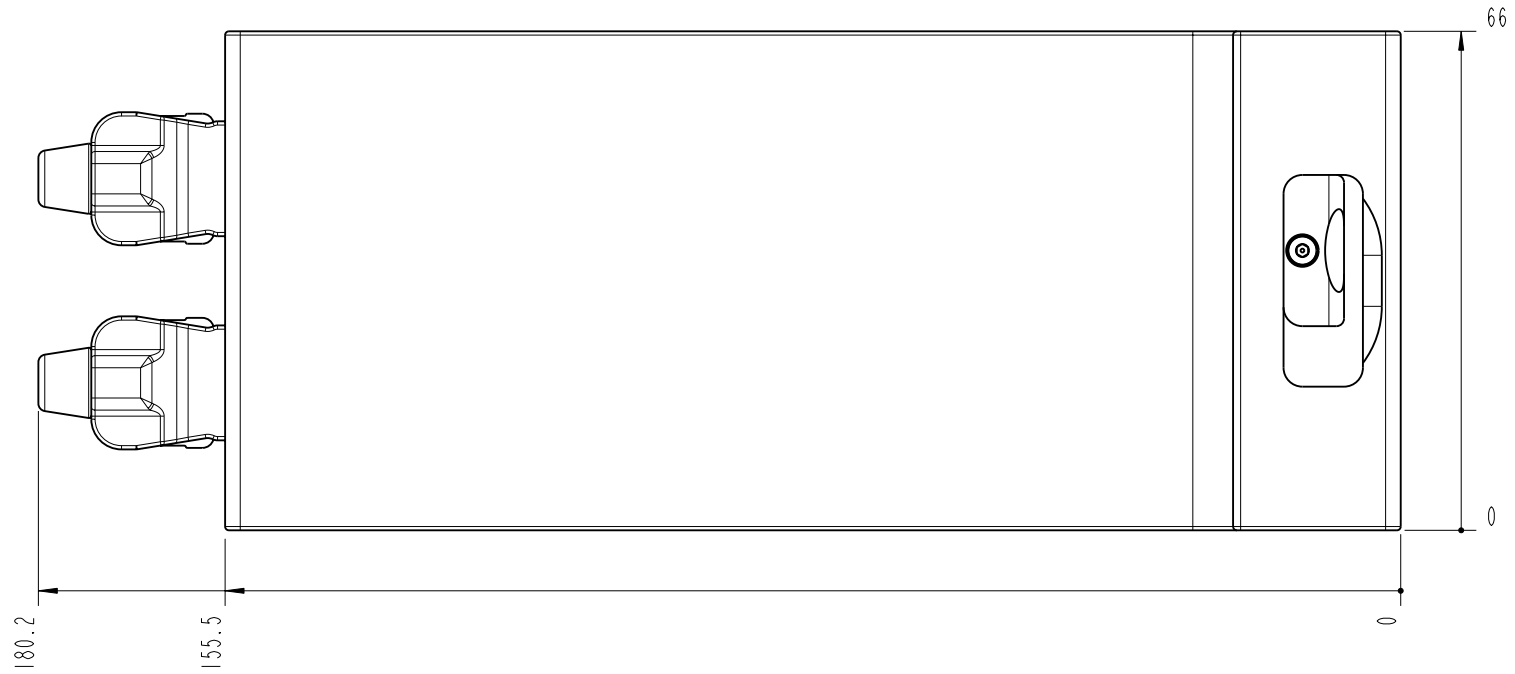

- RIGHT -

		Lochhamer Schlag 19 D-82166 Graefelfing www.toptica.com Phone: +49(0)189 85837-0 Fax: +49(0)189 85837-200		title: iBEAM / iPULSE			
		page: 6 von 7	scale: 1:1	DIN 6-1 dimensions are in mm	dimensions without tolerance indication: DIN ISO 2768 mH		
The information contained in this drawing is the sole property of TOPTICA Photonics AG. Any reproduction in part or as a whole without the written permission of TOPTICA Photonics AG is prohibited.