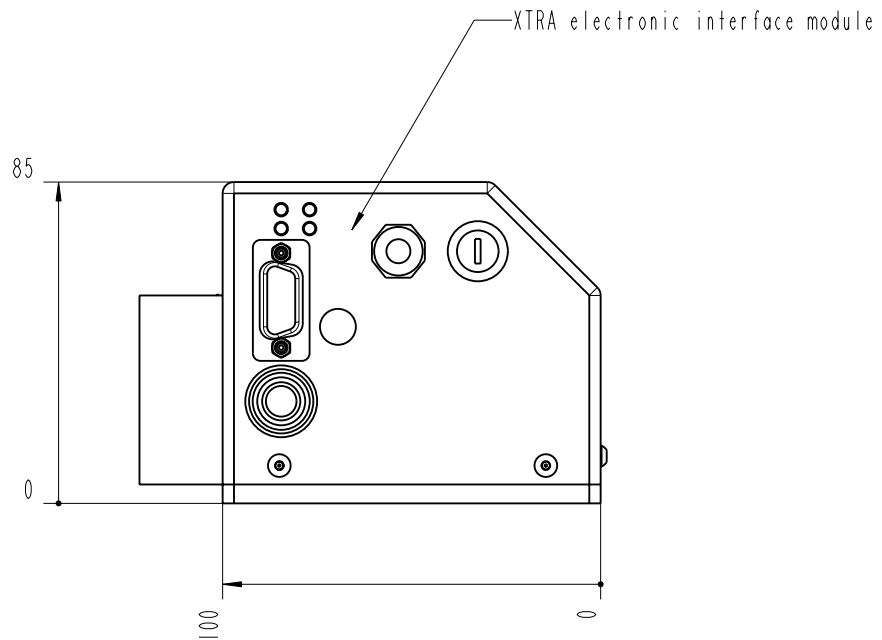

- BACK -

		Lochhamer Schlag 19 D-82166 Graefelfing www.toptica.com Phone: +49(0)189 85837-0 Fax: +49(0)189 85837-200		title: XTRA			
		page: 5 von 7	scale: 1:2	DIN 6-1 dimensions are in mm	dimensions without tolerance indication: DIN ISO 2768 mH		
The information contained in this drawing is the sole property of TOPTICA Photonics AG. Any reproduction in part or as a whole without the written permission of TOPTICA Photonics AG is prohibited.