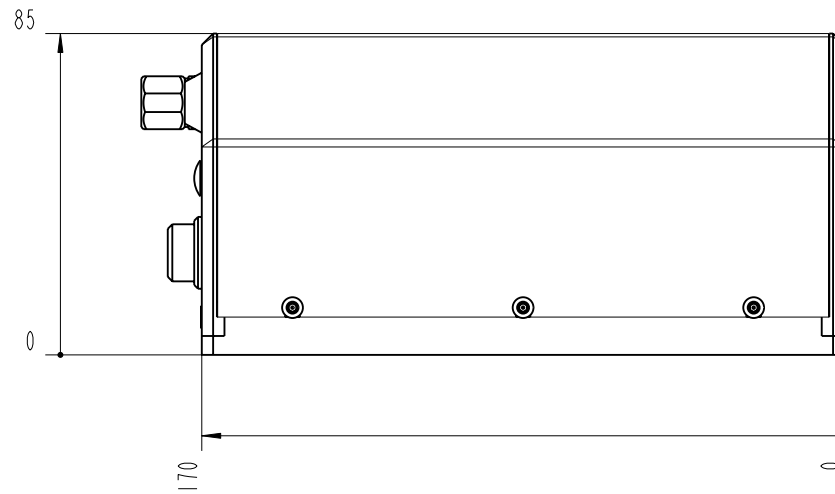

- RIGHT -

		Lochamer Schlag 19 D-82166 Graefelfing www.toptica.com Phone: +49(0)189 85837-0 Fax: +49(0)189 85837-200		title: XTRA			
		page: 6 von 7	scale: 1:2	DIN 6-1 dimensions are in mm	dimensions without tolerance indication: DIN ISO 2768 mH		
The information contained in this drawing is the sole property of TOPTICA Photonics AG. Any reproduction in part or as a whole without the written permission of TOPTICA Photonics AG is prohibited.