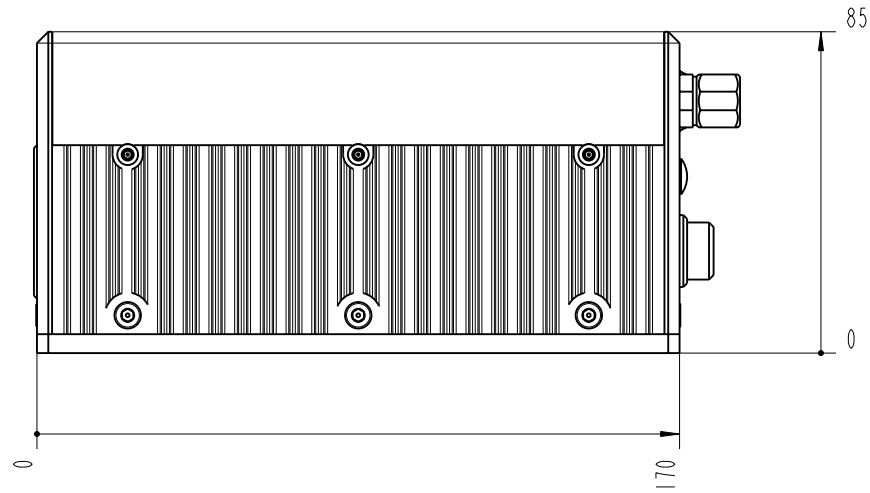

- LEFT -

		Lochamer Schlag 19 D-82166 Graefelfing www.toptica.com Phone: +49(0)189 85837-0 Fax: +49(0)189 85837-200	title: XTRA
page: 7 von 7	scale: 1:2	DIN 6-1 dimensions are in mm	dimensions without tolerance indication: DIN ISO 2768 mH
The information contained in this drawing is the sole property of TOPTICA Photonics AG. Any reproduction in part or as a whole without the written permission of TOPTICA Photonics AG is prohibited.