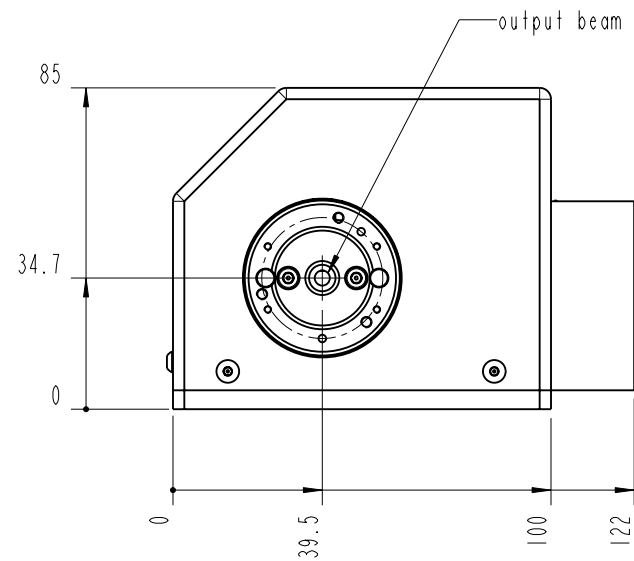

- FRONT -

		Lochamer Schlag 19 D-82166 Graefelfing www.toptica.com Phone: +49(0)189 85837-0 Fax: +49(0)189 85837-200		title: XTRA	
		page: 4 von 7	scale: 1:2	DIN 6-1 dimensions are in mm	dimensions without tolerance indication: DIN ISO 2768 mH
The information contained in this drawing is the sole property of TOPTICA Photonics AG. Any reproduction in part or as a whole without the written permission of TOPTICA Photonics AG is prohibited.