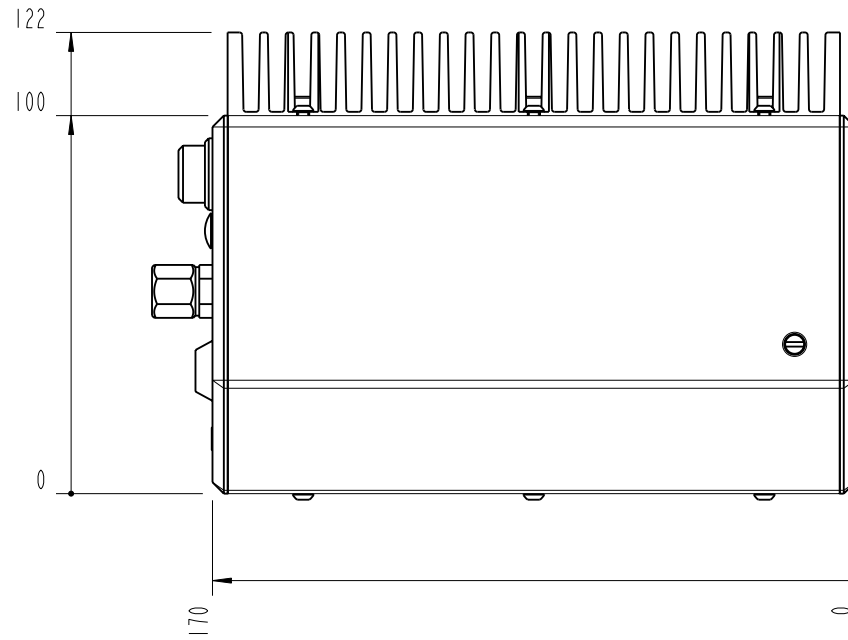

		Lochamer Schlag 19 D-82166 Graefelfing www.toptica.com Phone: +49(0)189 85837-0 Fax: +49(0)189 85837-200	title: XTRA
page: 1 von 7	scale: 1:2	DIN 6-1  dimensions are in mm	dimensions without tolerance indication: DIN ISO 2768 mH
The information contained in this drawing is the sole property of TOPTICA Photonics AG. Any reproduction in part or as a whole without the written permission of TOPTICA Photonics AG is prohibited.			

- TOP -

		Lochamer Schlag 19 D-82166 Graefelfing www.toplica.com Phone: +49(0)189 85837-0 Fax: +49(0)189 85837-200		title: XTRA	
		page: 2 von 7	scale: 1:2	DIN 6-1  dimensions are in mm	dimensions without tolerance indication: DIN ISO 2768 mH
The information contained in this drawing is the sole property of TOPTICA Photonics AG. Any reproduction in part or as a whole without the written permission of TOPTICA Photonics AG is prohibited.					