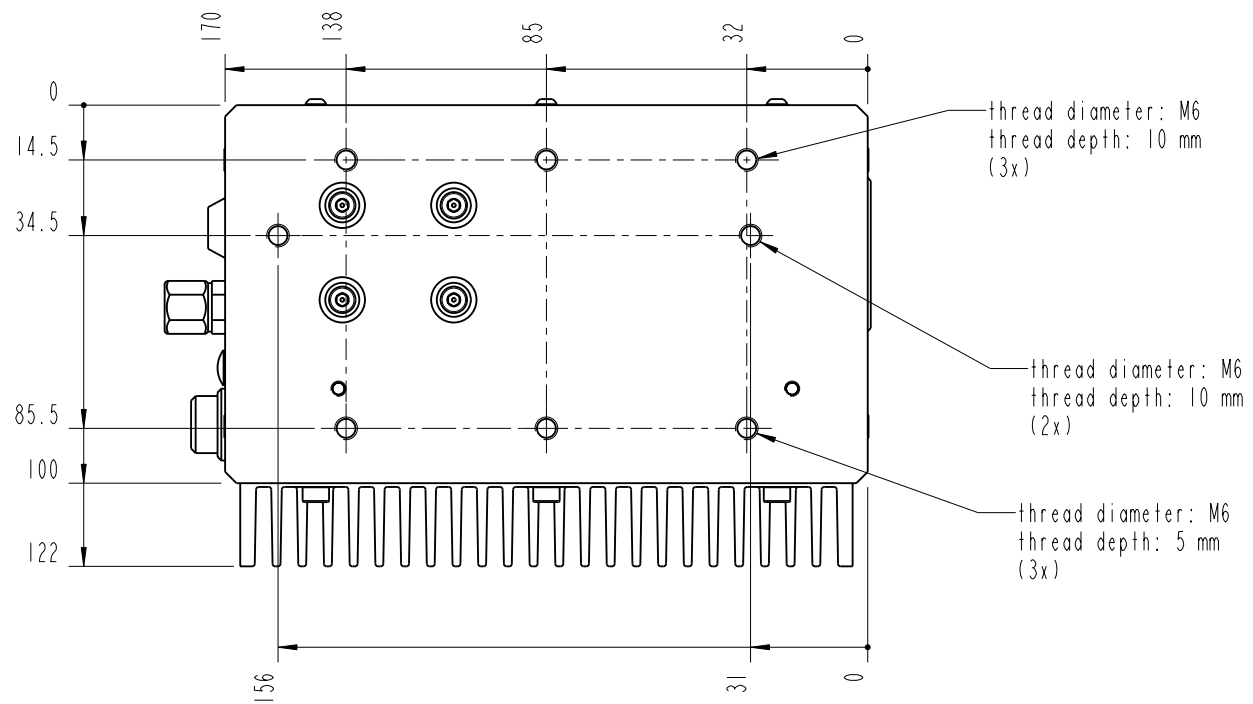

		Lochamer Schlag 19 D-82166 Graefelfing www.toptica.com Phone: +49(0)189 85837-0 Fax: +49(0)189 85837-200	title: XTRA
page: 1 von 7	scale: 1:2	DIN 6-1  dimensions are in mm	dimensions without tolerance indication: DIN ISO 2768 mH
The information contained in this drawing is the sole property of TOPTICA Photonics AG. Any reproduction in part or as a whole without the written permission of TOPTICA Photonics AG is prohibited.			

- TOP -

		Lochamer Schlag 19 D-82166 Graefelfing www.toplica.com Phone: +49(0)189 85837-0 Fax: +49(0)189 85837-200		title: XTRA	
		page: 2 von 7	scale: 1:2	DIN 6-1  dimensions are in mm	dimensions without tolerance indication: DIN ISO 2768 mH
The information contained in this drawing is the sole property of TOPTICA Photonics AG. Any reproduction in part or as a whole without the written permission of TOPTICA Photonics AG is prohibited.					

- BOTTOM -

		Lochamer Schlag 19 D-82166 Graefelfing www.toptica.com Phone: +49(0)189 85837-0 Fax: +49(0)189 85837-200		title: XTRA	
		page: 3 von 7	scale: 1:2	DIN 6-1  dimensions are in mm	dimensions without tolerance indication: DIN ISO 2768 mH
The information contained in this drawing is the sole property of TOPTICA Photonics AG. Any reproduction in part or as a whole without the written permission of TOPTICA Photonics AG is prohibited.					