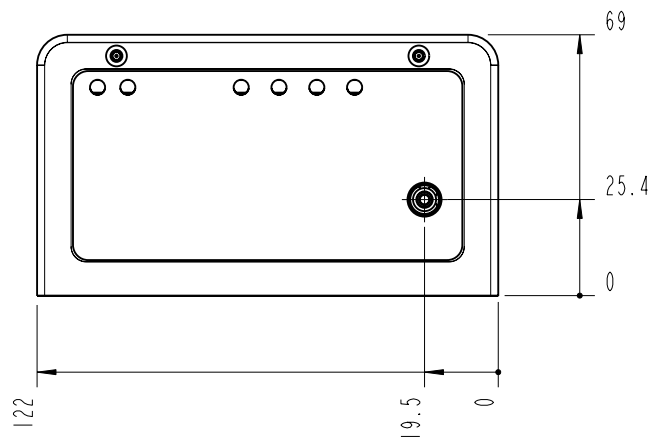

- FRONT -

		Lochamer Schlag 19 D-82166 Graefelfing www.toptica.com Phone: +49(0)189 85837-0 Fax: +49(0)189 85837-200		title: PicoFYb 1064			
		page: 4 von 7	scale: 1:2	DIN 6-1 dimensions are in mm	dimensions without tolerance indication: DIN ISO 2768 mH		
The information contained in this drawing is the sole property of TOPTICA Photonics AG. Any reproduction in part or as a whole without the written permission of TOPTICA Photonics AG is prohibited.