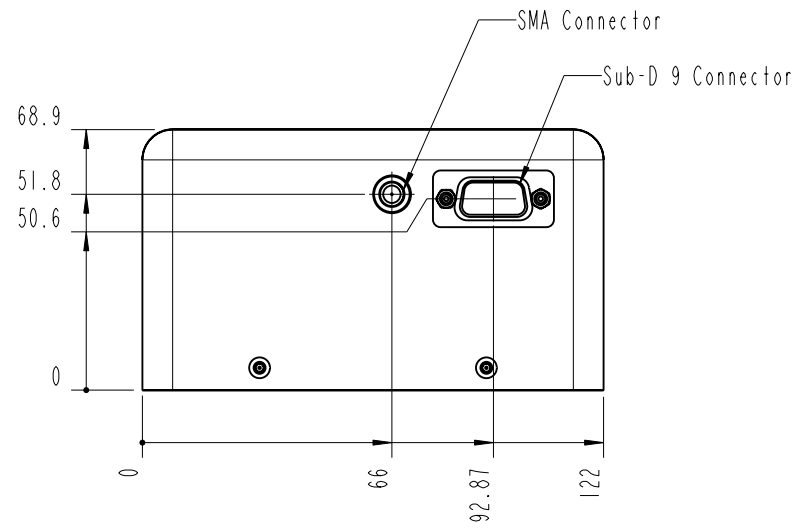

- BACK -

		Lochamer Schlag 19 D-82166 Graefelfing www.toptica.com Phone: +49(0)189 85837-0 Fax: +49(0)189 85837-200		title: PicoFYb 1064			
		page: 5 von 7	scale: 1:2	DIN 6-1 dimensions are in mm	dimensions without tolerance indication: DIN ISO 2768 mH		
The information contained in this drawing is the sole property of TOPTICA Photonics AG. Any reproduction in part or as a whole without the written permission of TOPTICA Photonics AG is prohibited.