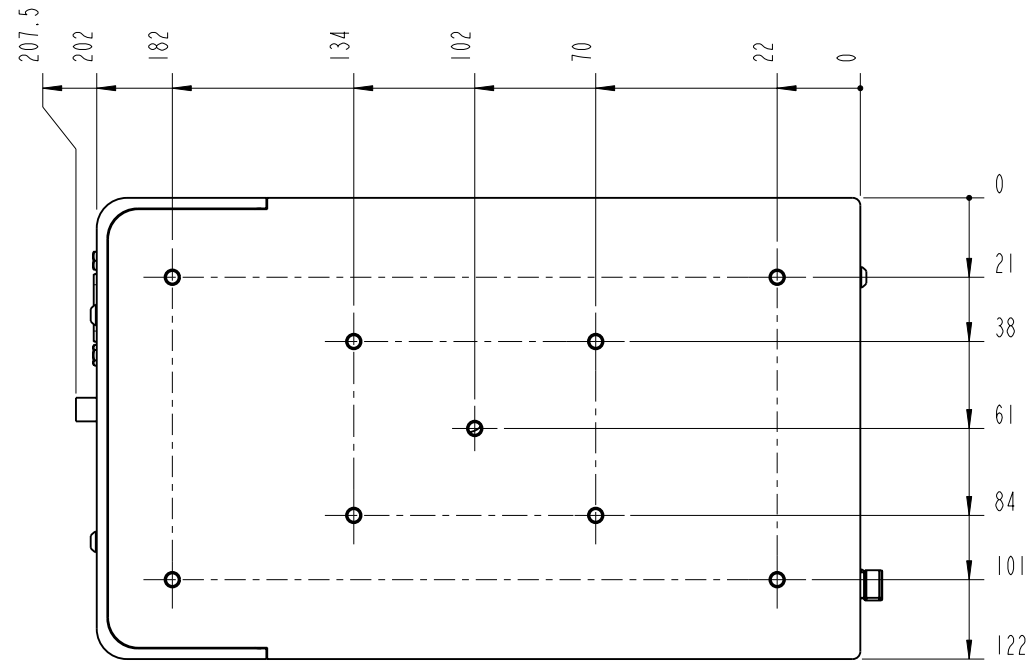

		Lochamer Schlag 19 D-82166 Graefelfing www.toplica.com Phone: +49(0)189 85837-0 Fax: +49(0)189 85837-200	title: PicoFYb 1064
page: 1 von 7	scale: 1:2	DIN 6-1  dimensions are in mm	dimensions without tolerance indication: DIN ISO 2768 mH
The information contained in this drawing is the sole property of TOPTICA Photonics AG. Any reproduction in part or as a whole without the written permission of TOPTICA Photonics AG is prohibited.			

- TOP -

		Lochamer Schlag 19 D-82166 Graefelfing www.toptica.com Phone: +49(0)189 85837-0 Fax: +49(0)189 85837-200	title: PicoFYb 1064
page: 2 von 7	scale: 4:5	DIN 6-1  dimensions are in mm	dimensions without tolerance indication: DIN ISO 2768 mH
The information contained in this drawing is the sole property of TOPTICA Photonics AG. Any reproduction in part or as a whole without the written permission of TOPTICA Photonics AG is prohibited.			