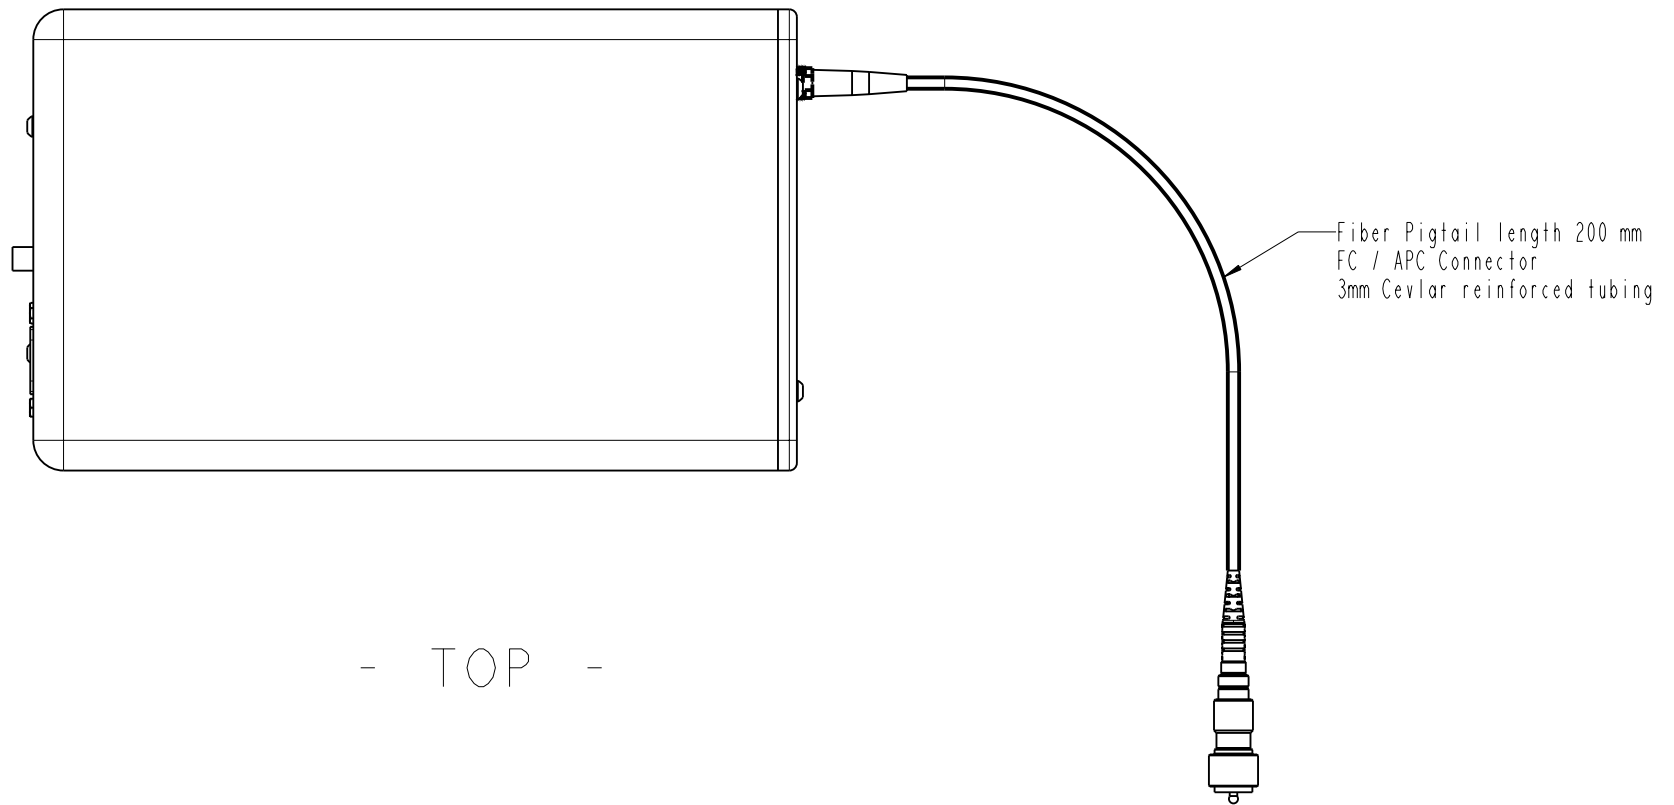

		Lochamer Schlag 19 D-82166 Graefelfing www.toptica.com Phone: +49(0)189 85837-0 Fax: +49(0)189 85837-200	title: <b>FemtoFerb 1560</b>
page: 1 von 7	scale: 1:2	DIN 6-1  dimensions are in mm	dimensions without tolerance indication: DIN ISO 2768 mH
The information contained in this drawing is the sole property of TOPTICA Photonics AG. Any reproduction in part or as a whole without the written permission of TOPTICA Photonics AG is prohibited.			