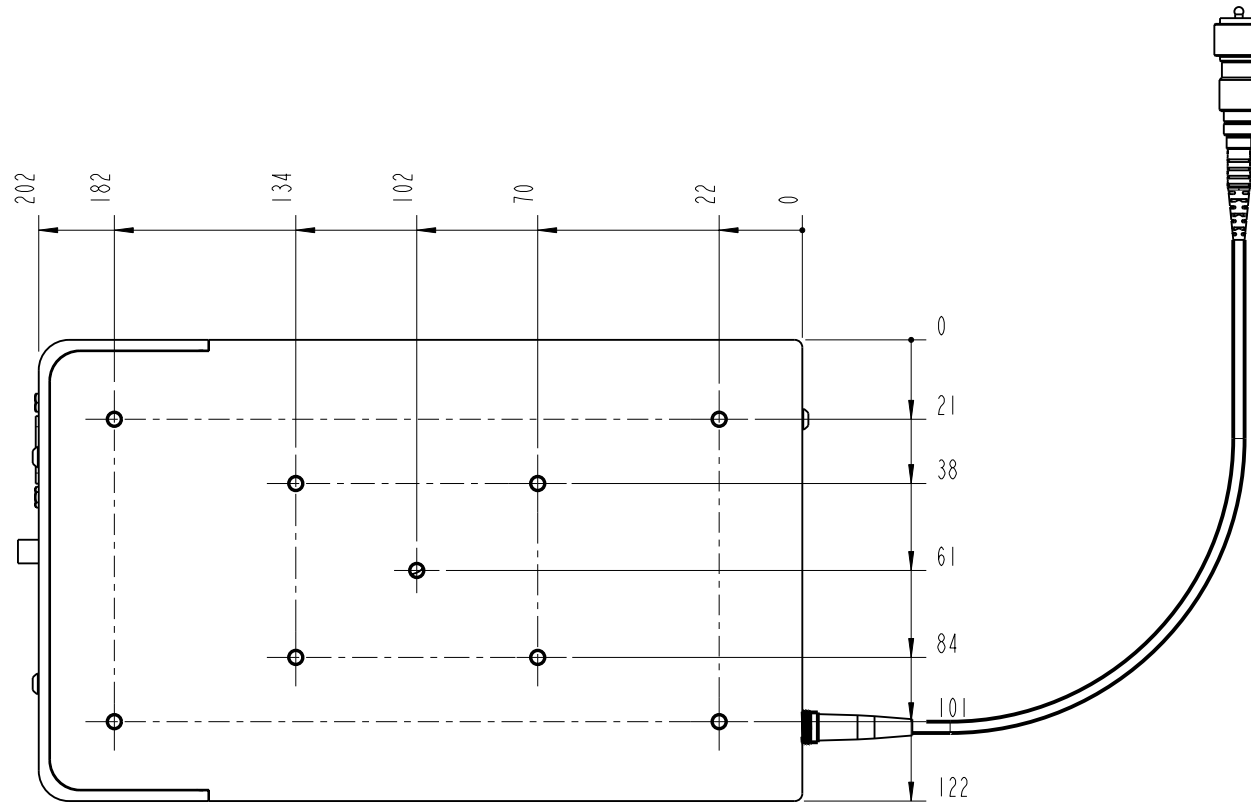

		Lochamer Schlag 19 D-82166 Graefelfing www.toptica.com Phone: +49(0)189 85837-0 Fax: +49(0)189 85837-200	title: <b>FemtoFerb 1560</b>
page: 1 von 7	scale: 1:2	DIN 6-1  dimensions are in mm	dimensions without tolerance indication: DIN ISO 2768 mH
The information contained in this drawing is the sole property of TOPTICA Photonics AG. Any reproduction in part or as a whole without the written permission of TOPTICA Photonics AG is prohibited.			

		Lochamer Schlag 19 D-82166 Graefelfing www.toptica.com Phone: +49(0)189 85837-0 Fax: +49(0)189 85837-200		title:  <b>FemtoFerb 1560</b>	
		page: 2 von 7	scale: 1:2	DIN 6-1  dimensions are in mm	dimensions without tolerance indication: DIN ISO 2768 mH
The information contained in this drawing is the sole property of TOPTICA Photonics AG. Any reproduction in part or as a whole without the written permission of TOPTICA Photonics AG is prohibited.					

- BOTTOM -

		Lochamer Schlag 19 D-82166 Graefelfing www.toptica.com Phone: +49(0)189 85837-0 Fax: +49(0)189 85837-200		title: <b>FemtoFerb 1560</b>	
		page: 3 von 7	scale: 1:2	DIN 6-1  dimensions are in mm	dimensions without tolerance indication: DIN ISO 2768 mH
The information contained in this drawing is the sole property of TOPTICA Photonics AG. Any reproduction in part or as a whole without the written permission of TOPTICA Photonics AG is prohibited.					