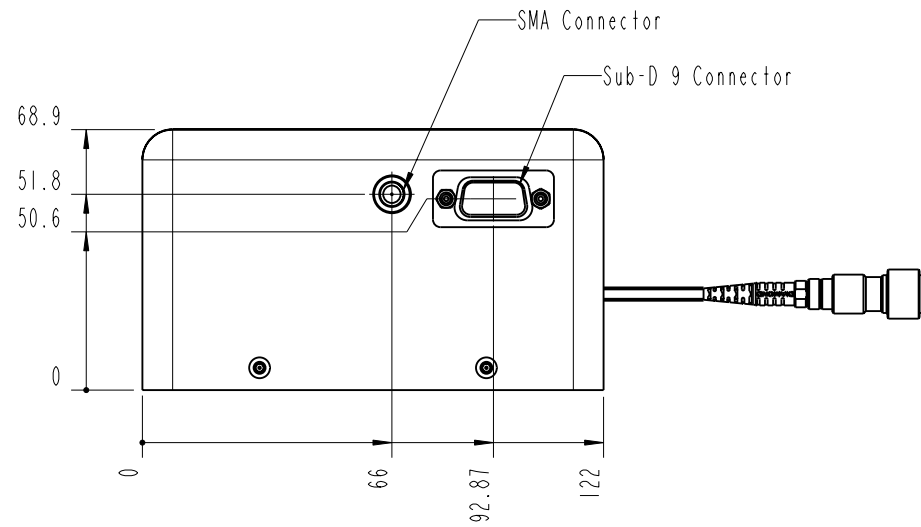

		Lochamer Schlag 19 D-82166 Graefelfing www.toptica.com Phone: +49(0)189 85837-0 Fax: +49(0)189 85837-200	title: <b>FemtoFerb 1560</b>
page: 1 von 7	scale: 1:2	DIN 6-1  dimensions are in mm	dimensions without tolerance indication: DIN ISO 2768 mH
The information contained in this drawing is the sole property of TOPTICA Photonics AG. Any reproduction in part or as a whole without the written permission of TOPTICA Photonics AG is prohibited.			

		Lochamer Schlag 19 D-82166 Graefelfing www.toptica.com Phone: +49(0)189 85837-0 Fax: +49(0)189 85837-200		title:  <b>FemtoFerb 1560</b>	
		page: 2 von 7	scale: 1:2	DIN 6-1  dimensions are in mm	dimensions without tolerance indication: DIN ISO 2768 mH
The information contained in this drawing is the sole property of TOPTICA Photonics AG. Any reproduction in part or as a whole without the written permission of TOPTICA Photonics AG is prohibited.					

- BOTTOM -

		Lochamer Schlag 19 D-82166 Graefelfing www.toptica.com Phone: +49(0)189 85837-0 Fax: +49(0)189 85837-200		title: <b>FemtoFerb 1560</b>	
		page: 3 von 7	scale: 1:2	DIN 6-1  dimensions are in mm	dimensions without tolerance indication: DIN ISO 2768 mH
The information contained in this drawing is the sole property of TOPTICA Photonics AG. Any reproduction in part or as a whole without the written permission of TOPTICA Photonics AG is prohibited.					

- FRONT -

		Lochamer Schlag 19 D-82166 Graefelfing www.toptica.com Phone: +49(0)189 85837-0 Fax: +49(0)189 85837-200		title: <b>FemtoFerb 1560</b>	
		page: 4 von 7	scale: 1:2	DIN 6-1  dimensions are in mm	dimensions without tolerance indication: DIN ISO 2768 mH
The information contained in this drawing is the sole property of TOPTICA Photonics AG. Any reproduction in part or as a whole without the written permission of TOPTICA Photonics AG is prohibited.					