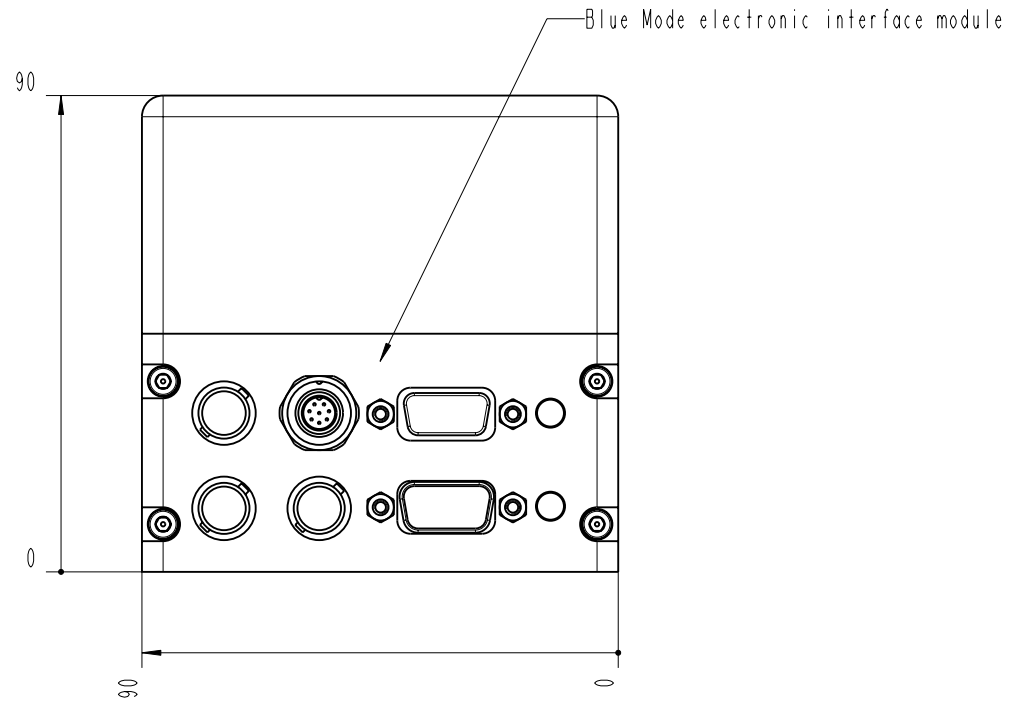

- BACK -

		Lochamer Schlag 19 D-82166 Graefelfing www.toptica.com Phone: +49(0)189 85837-0 Fax: +49(0)189 85837-200		title: DL pro with APPC			
		page: 5 von 7	scale: 7:10	DIN 6-1 dimensions are in mm	dimensions without tolerance indication: DIN ISO 2768 mH		
The information contained in this drawing is the sole property of TOPTICA Photonics AG. Any reproduction in part or as a whole without the written permission of TOPTICA Photonics AG is prohibited.