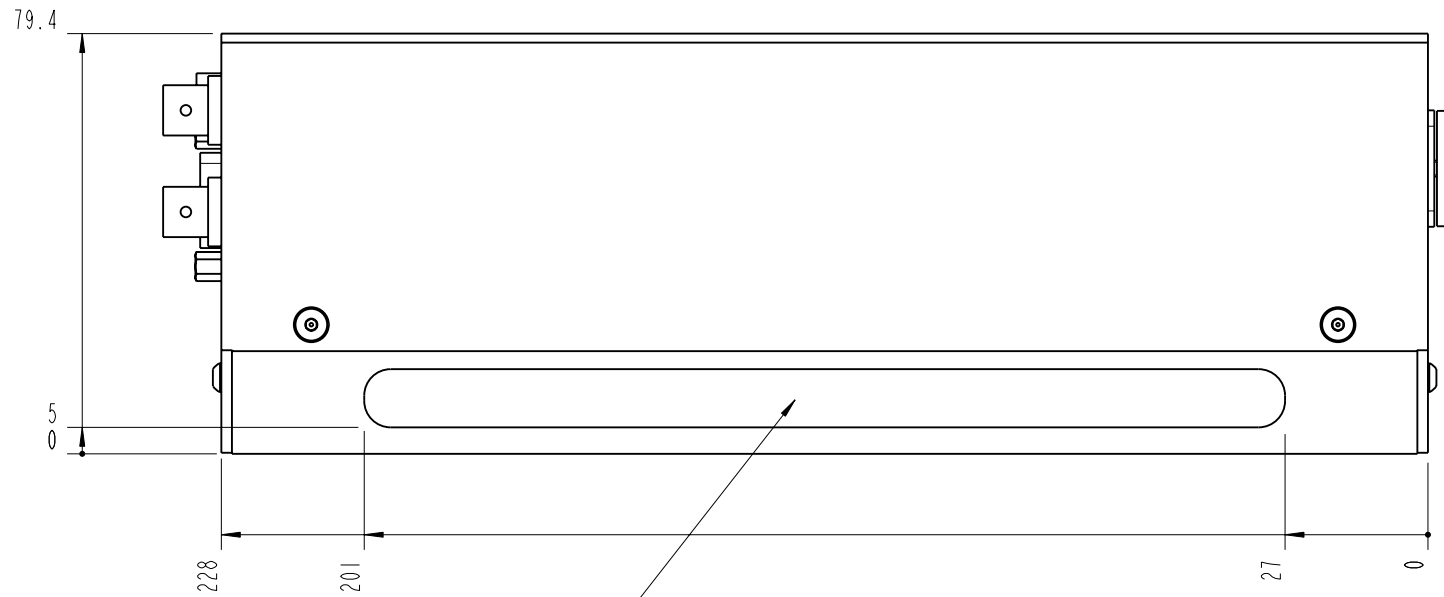

channel for mounting clamps: depth 3mm

- RIGHT -

		Lochhamer Schlag 19 D-82166 Graefelfing www.toptica.com Phone: +49(0)189 85837-0 Fax: +49(0)189 85837-200		title: DL DFB			
		page: 6 von 7	scale: 7:10	DIN 6-1 dimensions are in mm	dimensions without tolerance indication: DIN ISO 2768 mH		
The information contained in this drawing is the sole property of TOPTICA Photonics AG. Any reproduction in part or as a whole without the written permission of TOPTICA Photonics AG is prohibited.