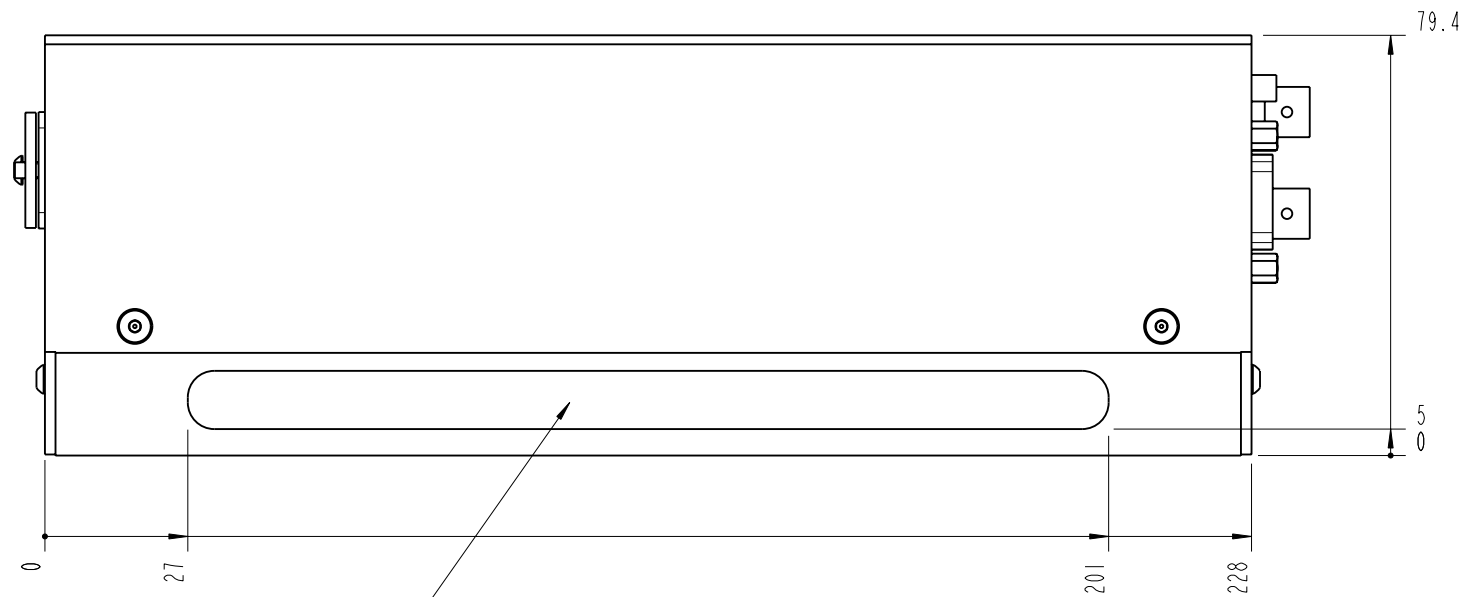

- BACK -

		Lochamer Schlag 19 D-82166 Graefelfing www.toptica.com Phone: +49(0)189 85837-0 Fax: +49(0)189 85837-200		title: DL DFB	
		page: 5 von 7	scale: 7:10	DIN 6-1  dimensions are in mm	dimensions without tolerance indication: DIN ISO 2768 mH
The information contained in this drawing is the sole property of TOPTICA Photonics AG. Any reproduction in part or as a whole without the written permission of TOPTICA Photonics AG is prohibited.					

channel for mounting clamps: depth 3mm

- RIGHT -

		Lochhamer Schlag 19 D-82166 Graefelfing www.toptica.com Phone: +49(0)189 85837-0 Fax: +49(0)189 85837-200		title: DL DFB	
		page: 6 von 7	scale: 7:10	DIN 6-1  dimensions are in mm	dimensions without tolerance indication: DIN ISO 2768 mH
The information contained in this drawing is the sole property of TOPTICA Photonics AG. Any reproduction in part or as a whole without the written permission of TOPTICA Photonics AG is prohibited.					