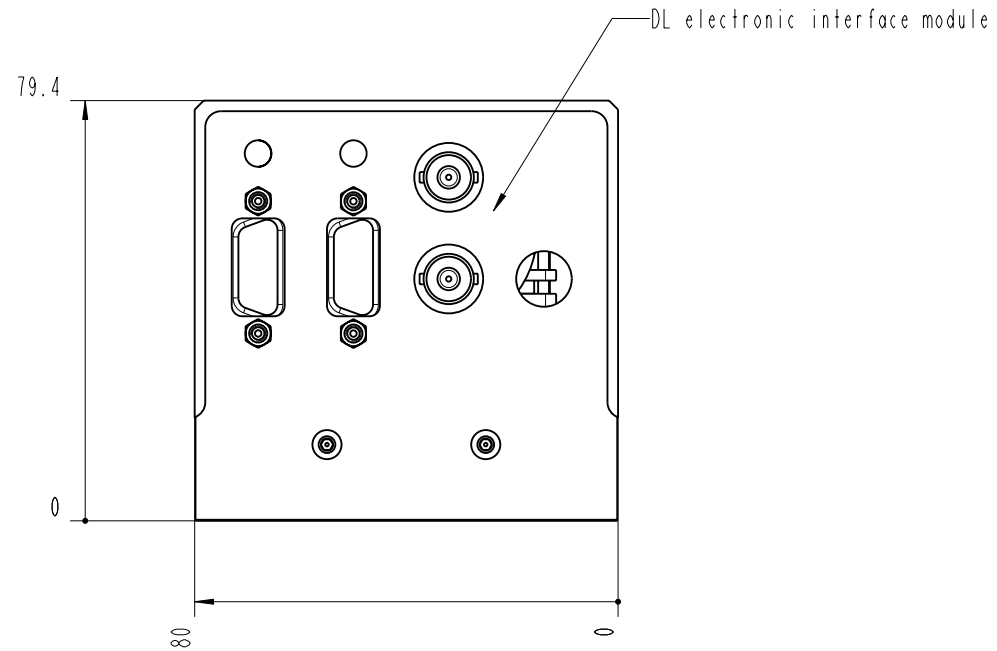

- BACK -

		Lochamer Schlag 19 D-82166 Graefelfing www.toptica.com Phone: +49(0)189 85837-0 Fax: +49(0)189 85837-200		title: DL DFB			
		page: 5 von 7	scale: 7:10	DIN 6-1 dimensions are in mm	dimensions without tolerance indication: DIN ISO 2768 mH		
The information contained in this drawing is the sole property of TOPTICA Photonics AG. Any reproduction in part or as a whole without the written permission of TOPTICA Photonics AG is prohibited.