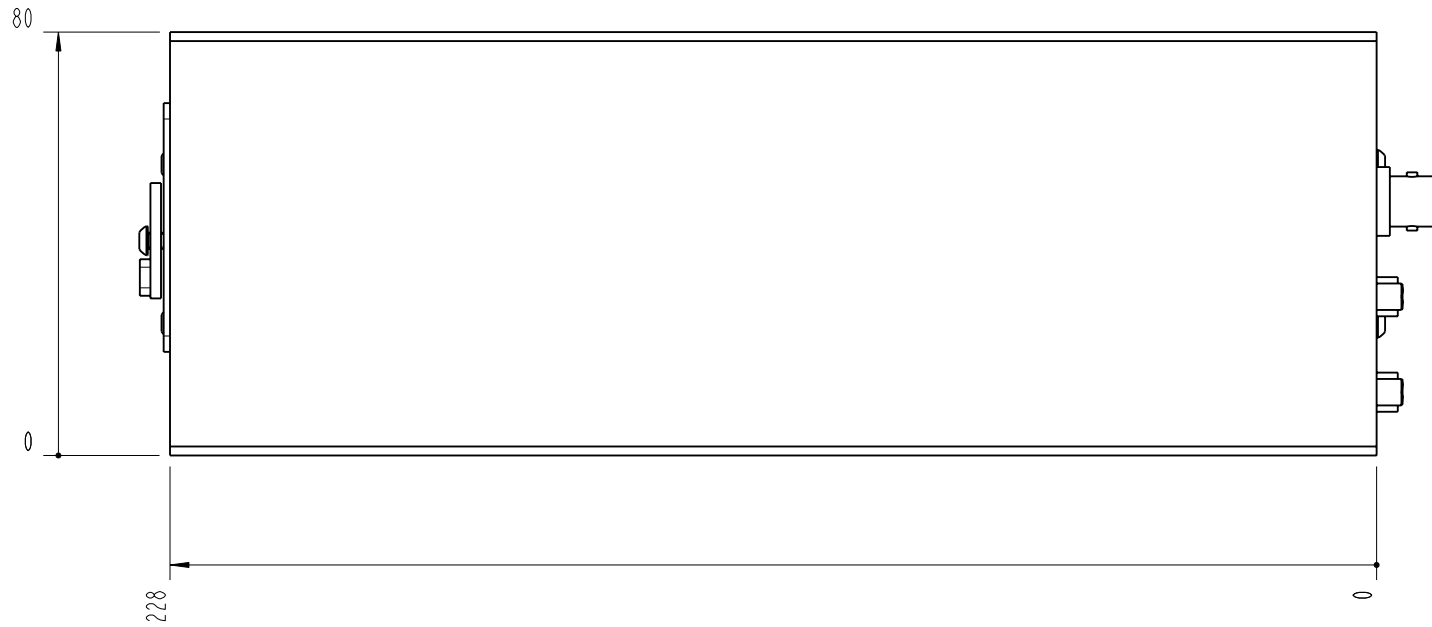

		Lochamer Schlag 19 D-82166 Graefelfing www.toptica.com Phone: +49(0)189 85837-0 Fax: +49(0)189 85837-200		title: DL DFB	
		page: 1 von 7	scale: 7:10	DIN 6-1  dimensions are in mm	dimensions without tolerance indication: DIN ISO 2768 mH
The information contained in this drawing is the sole property of TOPTICA Photonics AG. Any reproduction in part or as a whole without the written permission of TOPTICA Photonics AG is prohibited.					