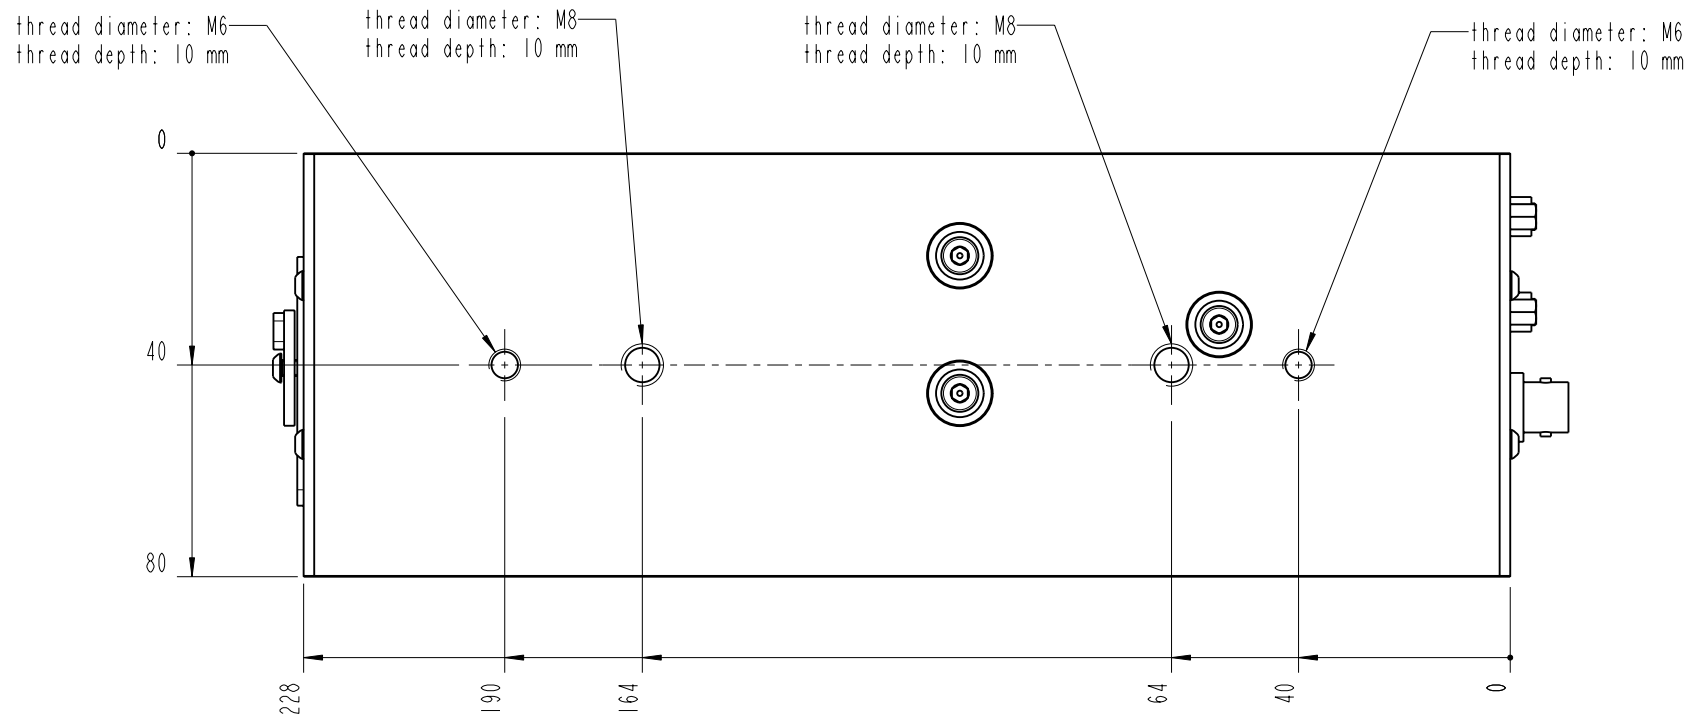

		Lochamer Schlag 19 D-82166 Graefelfing www.toptica.com Phone: +49(0)189 85837-0 Fax: +49(0)189 85837-200		title: DL DFB	
		page: 1 von 7	scale: 7:10	DIN 6-1  dimensions are in mm	dimensions without tolerance indication: DIN ISO 2768 mH
The information contained in this drawing is the sole property of TOPTICA Photonics AG. Any reproduction in part or as a whole without the written permission of TOPTICA Photonics AG is prohibited.					

- BOTTOM -

		Lochamer Schlag 19 D-82166 Graefelfing www.toptica.com Phone: +49(0)189 85837-0 Fax: +49(0)189 85837-200		title: DL DFB	
		page: 3 von 7	scale: 7:10	DIN 6-1  dimensions are in mm	dimensions without tolerance indication: DIN ISO 2768 mH
The information contained in this drawing is the sole property of TOPTICA Photonics AG. Any reproduction in part or as a whole without the written permission of TOPTICA Photonics AG is prohibited.					

channel for mounting clamps: depth 3mm

- RIGHT -

		Lochhamer Schlag 19 D-82166 Graefelfing www.toptica.com Phone: +49(0)189 85837-0 Fax: +49(0)189 85837-200		title: DL DFB	
		page: 6 von 7	scale: 7:10	DIN 6-1  dimensions are in mm	dimensions without tolerance indication: DIN ISO 2768 mH
The information contained in this drawing is the sole property of TOPTICA Photonics AG. Any reproduction in part or as a whole without the written permission of TOPTICA Photonics AG is prohibited.					

channel for mounting clamps: depth 3mm

- LEFT -

		Lochhamer Schlag 19 D-82166 Graefelfing www.toptica.com Phone: +49(0)189 85837-0 Fax: +49(0)189 85837-200	title: DL DFB
page: 7 von 7	scale: 7:10	DIN 6-1  dimensions are in mm	dimensions without tolerance indication: DIN ISO 2768 mH
The information contained in this drawing is the sole property of TOPTICA Photonics AG. Any reproduction in part or as a whole without the written permission of TOPTICA Photonics AG is prohibited.			