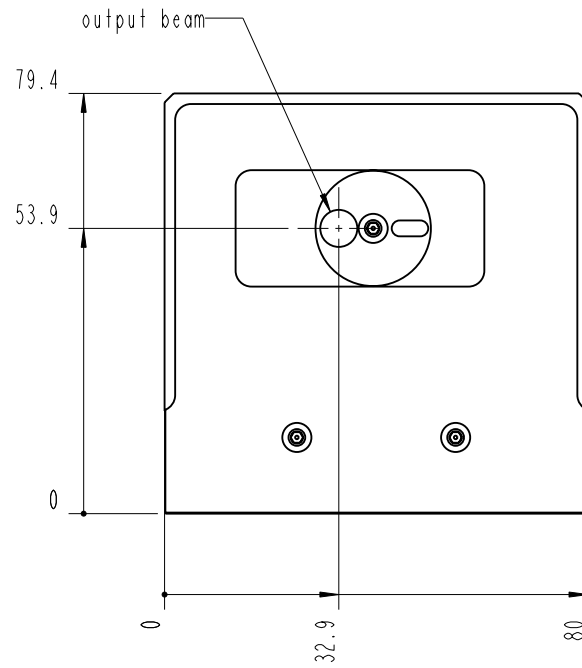

		Lochamer Schlag 19 D-82166 Graefelfing www.toptica.com Phone: +49(0)189 85837-0 Fax: +49(0)189 85837-200		title: DL DFB	
		page: 1 von 7	scale: 7:10	DIN 6-1  dimensions are in mm	dimensions without tolerance indication: DIN ISO 2768 mH
The information contained in this drawing is the sole property of TOPTICA Photonics AG. Any reproduction in part or as a whole without the written permission of TOPTICA Photonics AG is prohibited.					

- BOTTOM -

		Lochamer Schlag 19 D-82166 Graefelfing www.toptica.com Phone: +49(0)189 85837-0 Fax: +49(0)189 85837-200		title: DL DFB	
		page: 3 von 7	scale: 7:10	DIN 6-1  dimensions are in mm	dimensions without tolerance indication: DIN ISO 2768 mH
The information contained in this drawing is the sole property of TOPTICA Photonics AG. Any reproduction in part or as a whole without the written permission of TOPTICA Photonics AG is prohibited.					

channel for mounting clamps: depth 3mm

- RIGHT -

		Lochhamer Schlag 19 D-82166 Graefelfing www.toptica.com Phone: +49(0)189 85837-0 Fax: +49(0)189 85837-200		title: DL DFB	
		page: 6 von 7	scale: 7:10	DIN 6-1  dimensions are in mm	dimensions without tolerance indication: DIN ISO 2768 mH
The information contained in this drawing is the sole property of TOPTICA Photonics AG. Any reproduction in part or as a whole without the written permission of TOPTICA Photonics AG is prohibited.					

channel for mounting clamps: depth 3mm

- LEFT -

		Lochhamer Schlag 19 D-82166 Graefelfing www.toptica.com Phone: +49(0)189 85837-0 Fax: +49(0)189 85837-200	title: DL DFB
page: 7 von 7	scale: 7:10	DIN 6-1  dimensions are in mm	dimensions without tolerance indication: DIN ISO 2768 mH
The information contained in this drawing is the sole property of TOPTICA Photonics AG. Any reproduction in part or as a whole without the written permission of TOPTICA Photonics AG is prohibited.			