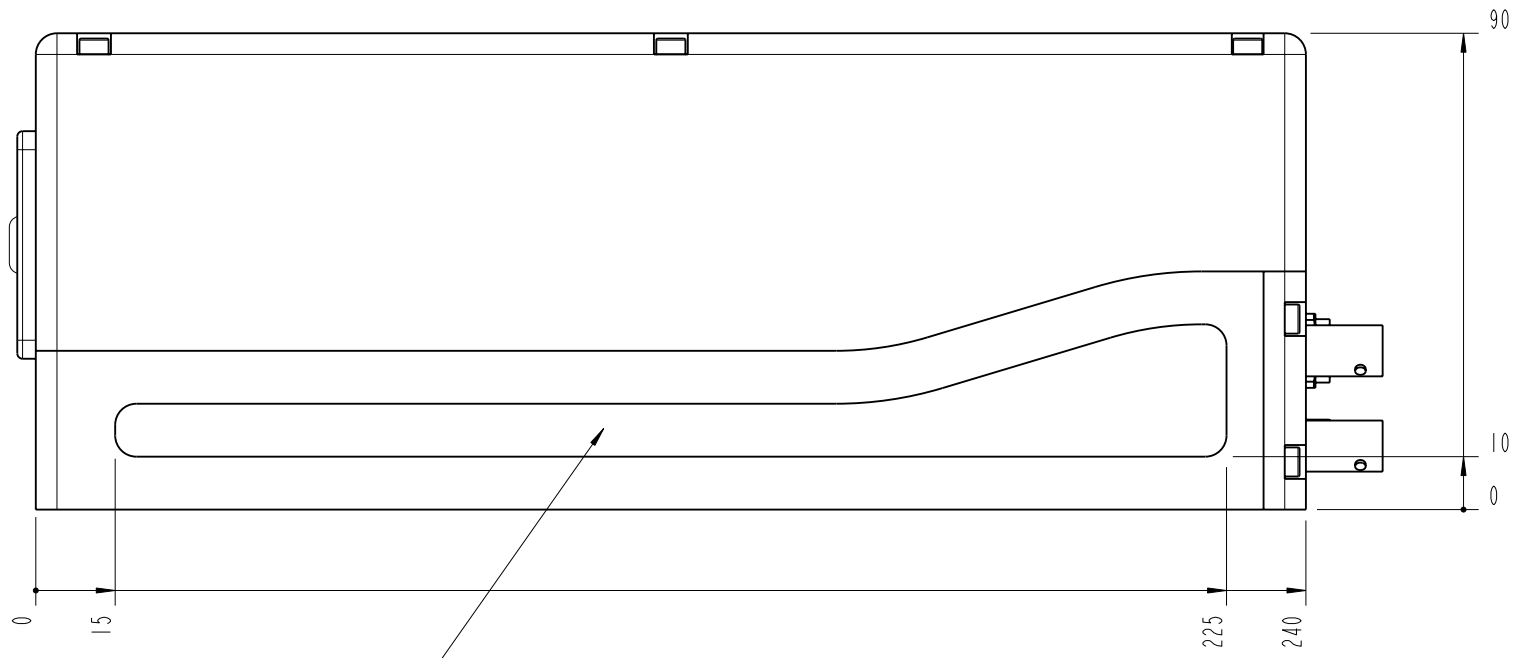

- BACK -

		Lochamer Schlag 19 D-82166 Graefelfing www.toptica.com Phone: +49(0)189 85837-0 Fax: +49(0)189 85837-200		title: DL/100 pro design w. APPC	
		page: 5 von 7	scale: 7:10	DIN 6-1  dimensions are in mm	dimensions without tolerance indication: DIN ISO 2768 mH
The information contained in this drawing is the sole property of TOPTICA Photonics AG. Any reproduction in part or as a whole without the written permission of TOPTICA Photonics AG is prohibited.					

channel for mounting clamps: depth 5mm

- RIGHT -

		Lochhamer Schlag 19 D-82166 Graefelfing www.toplica.com Phone: +49(0)189 85837-0 Fax: +49(0)189 85837-200		title: DL/100 pro design w. APPC	
		page: 6 von 7	scale: 7:10	DIN 6-1  dimensions are in mm	dimensions without tolerance indication: DIN ISO 2768 mH
The information contained in this drawing is the sole property of TOPTICA Photonics AG. Any reproduction in part or as a whole without the written permission of TOPTICA Photonics AG is prohibited.					