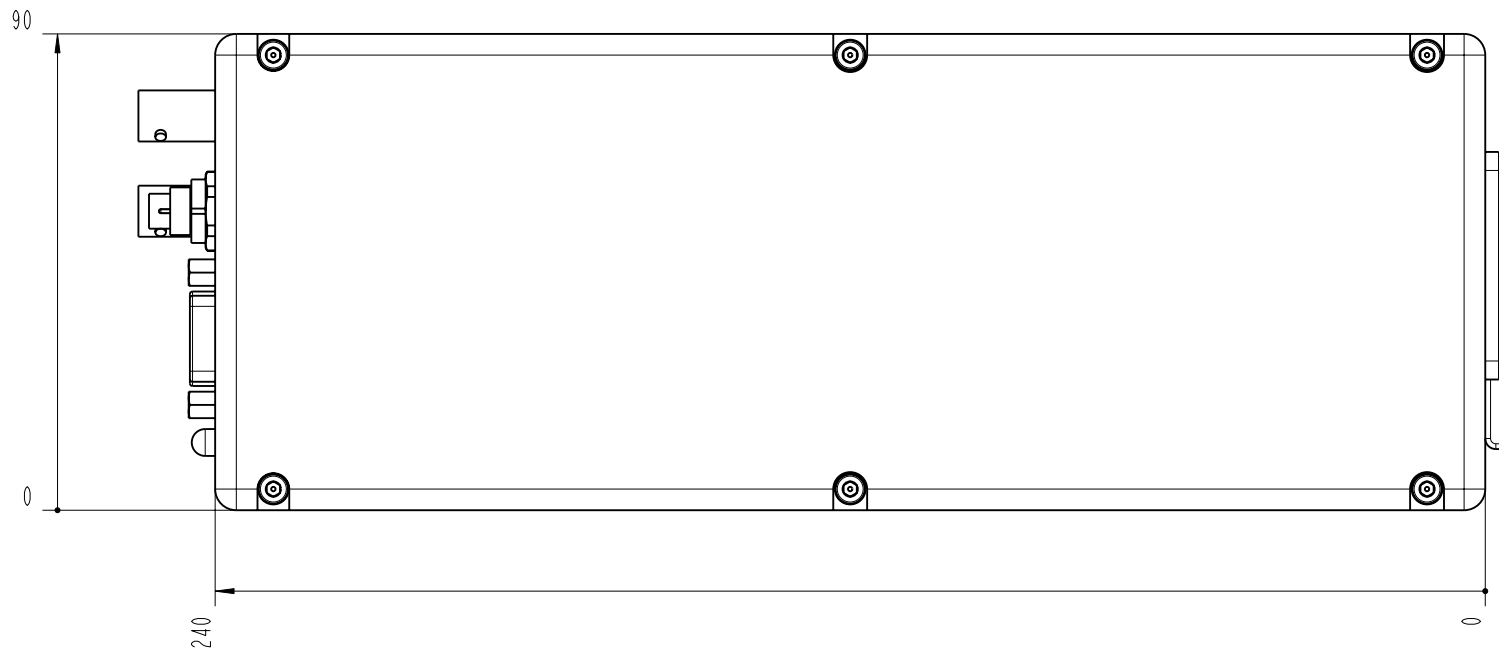

		Lochamer Schlag 19 D-82166 Graefelfing www.toptica.com Phone: +49(0)189 85837-0 Fax: +49(0)189 85837-200		title: DL/100 pro design w. APPC	
		page: 1 von 7	scale: 7:10	DIN 6-1  dimensions are in mm	dimensions without tolerance indication: DIN ISO 2768 mH
The information contained in this drawing is the sole property of TOPTICA Photonics AG. Any reproduction in part or as a whole without the written permission of TOPTICA Photonics AG is prohibited.					

- TOP -

		Lochamer Schlag 19 D-82166 Graefelfing www.toptica.com Phone: +49(0)189 85837-0 Fax: +49(0)189 85837-200		title: DL/100 pro design w. APPC	
		page: 2 von 7	scale: 7:10	DIN 6-1  dimensions are in mm	dimensions without tolerance indication: DIN ISO 2768 mH
The information contained in this drawing is the sole property of TOPTICA Photonics AG. Any reproduction in part or as a whole without the written permission of TOPTICA Photonics AG is prohibited.					

- BOTTOM -

		Lochamer Schlag 19 D-82166 Graefelfing www.toplica.com Phone: +49(0)189 85837-0 Fax: +49(0)189 85837-200		title: DL/100 pro design w. APPC	
		page: 3 von 7	scale: 7:10	DIN 6-1  dimensions are in mm	dimensions without tolerance indication: DIN ISO 2768 mH
The information contained in this drawing is the sole property of TOPTICA Photonics AG. Any reproduction in part or as a whole without the written permission of TOPTICA Photonics AG is prohibited.					

channel for mounting clamps: depth 5mm

- RIGHT -

		Lochhamer Schlag 19 D-82166 Graefelfing www.toplica.com Phone: +49(0)189 85837-0 Fax: +49(0)189 85837-200		title: DL/100 pro design w. APPC	
		page: 6 von 7	scale: 7:10	DIN 6-1  dimensions are in mm	dimensions without tolerance indication: DIN ISO 2768 mH
The information contained in this drawing is the sole property of TOPTICA Photonics AG. Any reproduction in part or as a whole without the written permission of TOPTICA Photonics AG is prohibited.					