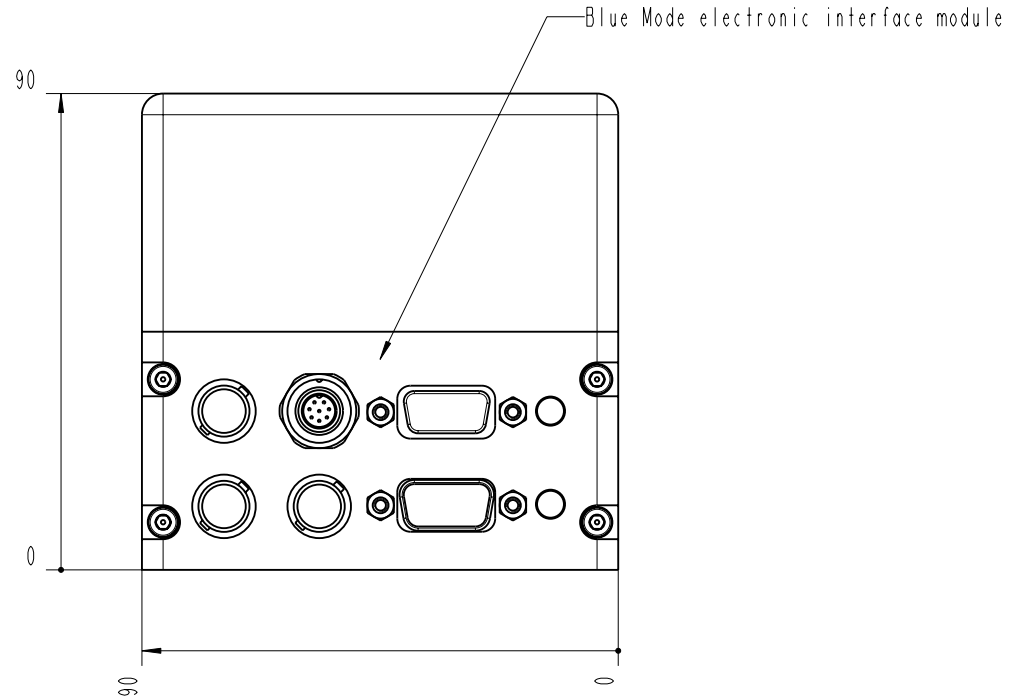

- BACK -

		Lochamer Schlag 19 D-82166 Graefelfing www.toptica.com Phone: +49(0)189 85837-0 Fax: +49(0)189 85837-200		title: DL/100 pro design w. APPC			
		page: 5 von 7	scale: 7:10	DIN 6-1 dimensions are in mm	dimensions without tolerance indication: DIN ISO 2768 mH		
The information contained in this drawing is the sole property of TOPTICA Photonics AG. Any reproduction in part or as a whole without the written permission of TOPTICA Photonics AG is prohibited.