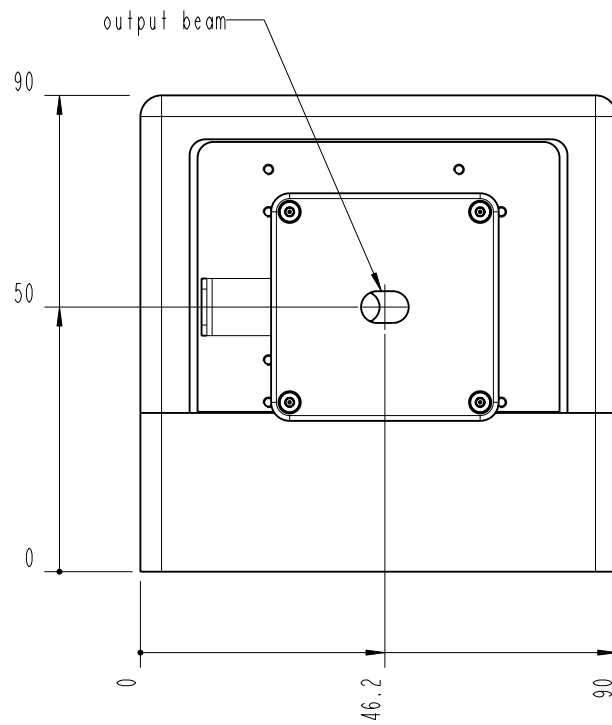

		Lochamer Schlag 19 D-82166 Graefelfing www.toptica.com Phone: +49(0)189 85837-0 Fax: +49(0)189 85837-200		title: DL/100 pro design w. APPC	
		page: 1 von 7	scale: 7:10	DIN 6-1  dimensions are in mm	dimensions without tolerance indication: DIN ISO 2768 mH
The information contained in this drawing is the sole property of TOPTICA Photonics AG. Any reproduction in part or as a whole without the written permission of TOPTICA Photonics AG is prohibited.					

- TOP -

		Lochamer Schlag 19 D-82166 Graefelfing www.toptica.com Phone: +49(0)189 85837-0 Fax: +49(0)189 85837-200		title: DL/100 pro design w. APPC	
		page: 2 von 7	scale: 7:10	DIN 6-1  dimensions are in mm	dimensions without tolerance indication: DIN ISO 2768 mH
The information contained in this drawing is the sole property of TOPTICA Photonics AG. Any reproduction in part or as a whole without the written permission of TOPTICA Photonics AG is prohibited.					

- BOTTOM -

		Lochamer Schlag 19 D-82166 Graefelfing www.toplica.com Phone: +49(0)189 85837-0 Fax: +49(0)189 85837-200		title: DL/100 pro design w. APPC	
		page: 3 von 7	scale: 7:10	DIN 6-1  dimensions are in mm	dimensions without tolerance indication: DIN ISO 2768 mH
The information contained in this drawing is the sole property of TOPTICA Photonics AG. Any reproduction in part or as a whole without the written permission of TOPTICA Photonics AG is prohibited.					

channel for mounting clamps: depth 5mm

- RIGHT -

		Lochhamer Schlag 19 D-82166 Graefelfing www.toplica.com Phone: +49(0)189 85837-0 Fax: +49(0)189 85837-200		title: DL/100 pro design w. APPC	
		page: 6 von 7	scale: 7:10	DIN 6-1  dimensions are in mm	dimensions without tolerance indication: DIN ISO 2768 mH
The information contained in this drawing is the sole property of TOPTICA Photonics AG. Any reproduction in part or as a whole without the written permission of TOPTICA Photonics AG is prohibited.					