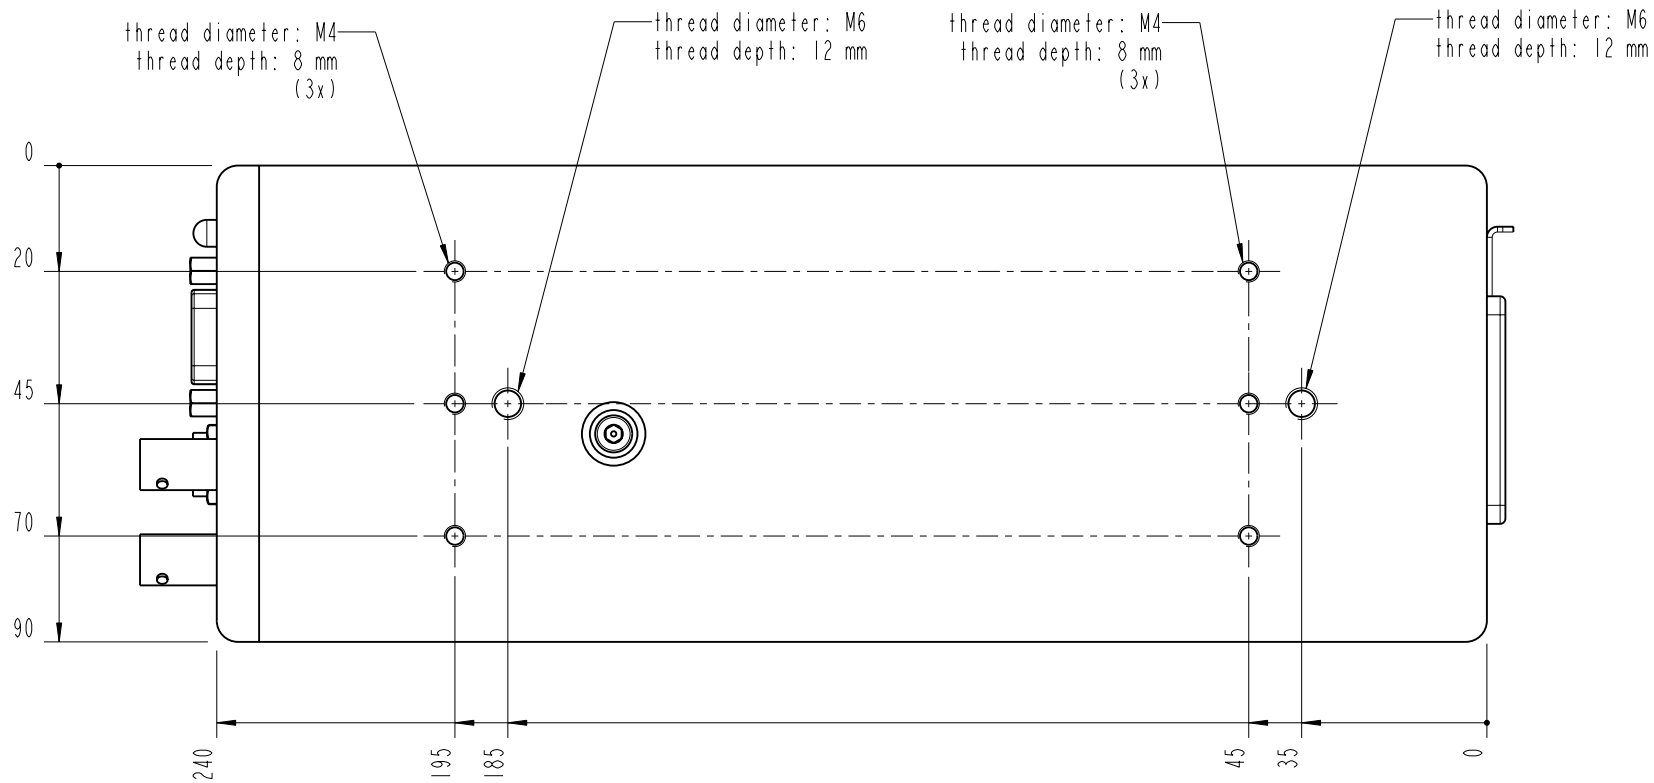

		Lochamer Schlag 19 D-82166 Graefelfing www.toptica.com Phone: +49(0)189 85837-0 Fax: +49(0)189 85837-200		title: DL/100 pro design w. APPC	
		page: 1 von 7	scale: 7:10	DIN 6-1  dimensions are in mm	dimensions without tolerance indication: DIN ISO 2768 mH
The information contained in this drawing is the sole property of TOPTICA Photonics AG. Any reproduction in part or as a whole without the written permission of TOPTICA Photonics AG is prohibited.					

- TOP -

		Lochamer Schlag 19 D-82166 Graefelfing www.toptica.com Phone: +49(0)189 85837-0 Fax: +49(0)189 85837-200		title: DL/100 pro design w. APPC	
		page: 2 von 7	scale: 7:10	DIN 6-1  dimensions are in mm	dimensions without tolerance indication: DIN ISO 2768 mH
The information contained in this drawing is the sole property of TOPTICA Photonics AG. Any reproduction in part or as a whole without the written permission of TOPTICA Photonics AG is prohibited.					

- BOTTOM -

		Lochamer Schlag 19 D-82166 Graefelfing www.toplica.com Phone: +49(0)189 85837-0 Fax: +49(0)189 85837-200		title: DL/100 pro design w. APPC	
		page: 3 von 7	scale: 7:10	DIN 6-1  dimensions are in mm	dimensions without tolerance indication: DIN ISO 2768 mH
The information contained in this drawing is the sole property of TOPTICA Photonics AG. Any reproduction in part or as a whole without the written permission of TOPTICA Photonics AG is prohibited.					

channel for mounting clamps: depth 5mm

- RIGHT -

		Lochhamer Schlag 19 D-82166 Graefelfing www.toplica.com Phone: +49(0)189 85837-0 Fax: +49(0)189 85837-200		title: DL/100 pro design w. APPC	
		page: 6 von 7	scale: 7:10	DIN 6-1  dimensions are in mm	dimensions without tolerance indication: DIN ISO 2768 mH
The information contained in this drawing is the sole property of TOPTICA Photonics AG. Any reproduction in part or as a whole without the written permission of TOPTICA Photonics AG is prohibited.					