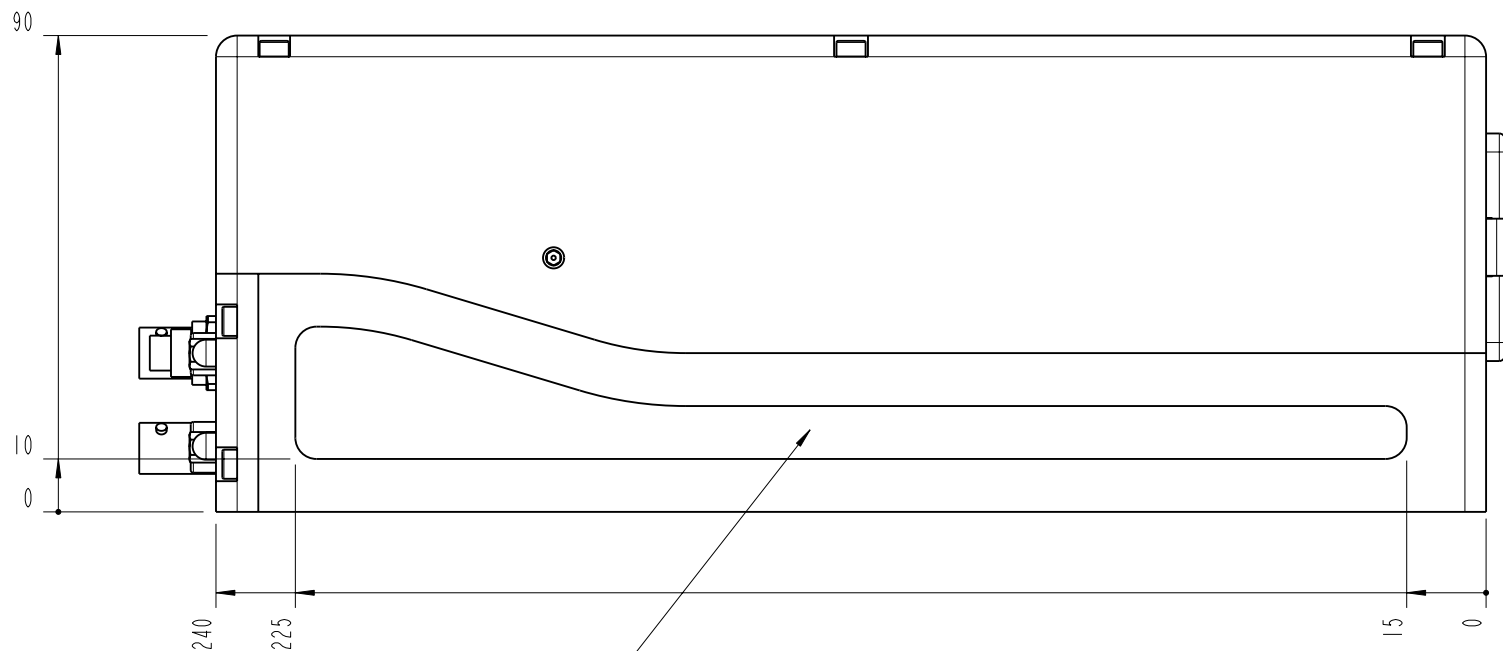

channel for mounting clamps: depth 5mm

- RIGHT -

		Lochhamer Schlag 19 D-82166 Graefelfing www.toplica.com Phone: +49(0)189 85837-0 Fax: +49(0)189 85837-200		title: DL/100 pro design w. APPC			
		page: 6 von 7	scale: 7:10	DIN 6-1 dimensions are in mm	dimensions without tolerance indication: DIN ISO 2768 mH		
The information contained in this drawing is the sole property of TOPTICA Photonics AG. Any reproduction in part or as a whole without the written permission of TOPTICA Photonics AG is prohibited.