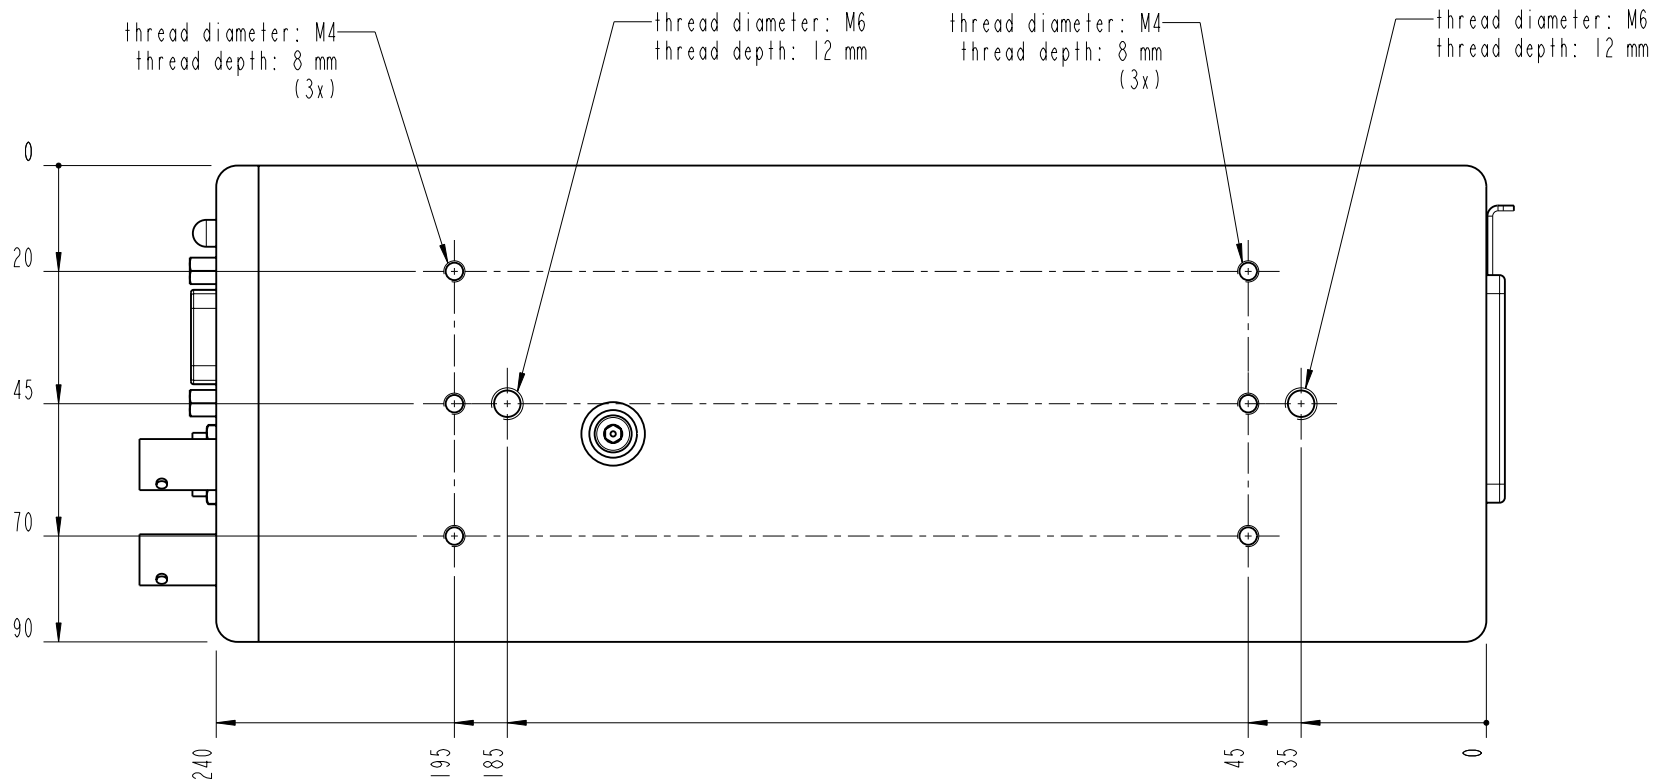

		Lochamer Schlag 19 D-82166 Graefelfing www.toptica.com Phone: +49(0)189 85837-0 Fax: +49(0)189 85837-200		title: DL 100 / pro design	
		page: 1 von 7	scale: 7:10	DIN 6-1  dimensions are in mm	dimensions without tolerance indication: DIN ISO 2768 mH
The information contained in this drawing is the sole property of TOPTICA Photonics AG. Any reproduction in part or as a whole without the written permission of TOPTICA Photonics AG is prohibited.					

- TOP -

		Lochamer Schlag 19 D-82166 Graefelfing www.toptica.com Phone: +49(0)189 85837-0 Fax: +49(0)189 85837-200		title: DL 100 / pro design	
		page: 2 von 7	scale: 7:10	DIN 6-1  dimensions are in mm	dimensions without tolerance indication: DIN ISO 2768 mH
The information contained in this drawing is the sole property of TOPTICA Photonics AG. Any reproduction in part or as a whole without the written permission of TOPTICA Photonics AG is prohibited.					

- BOTTOM -

		Lochamer Schlag 19 D-82166 Graefelfing www.toptica.com Phone: +49(0)189 85837-0 Fax: +49(0)189 85837-200	title: DL 100 / pro design
page: 3 von 7	scale: 7:10	DIN 6-1  dimensions are in mm	dimensions without tolerance indication: DIN ISO 2768 mH
The information contained in this drawing is the sole property of TOPTICA Photonics AG. Any reproduction in part or as a whole without the written permission of TOPTICA Photonics AG is prohibited.			

channel for mounting clamps: depth 5mm

- RIGHT -

		Lochhamer Schlag 19 D-82166 Graefelfing www.toplica.com Phone: +49(0)189 85837-0 Fax: +49(0)189 85837-200		title: DL 100 / pro design	
		page: 6 von 7	scale: 7:10	DIN 6-1  dimensions are in mm	dimensions without tolerance indication: DIN ISO 2768 mH
The information contained in this drawing is the sole property of TOPTICA Photonics AG. Any reproduction in part or as a whole without the written permission of TOPTICA Photonics AG is prohibited.					