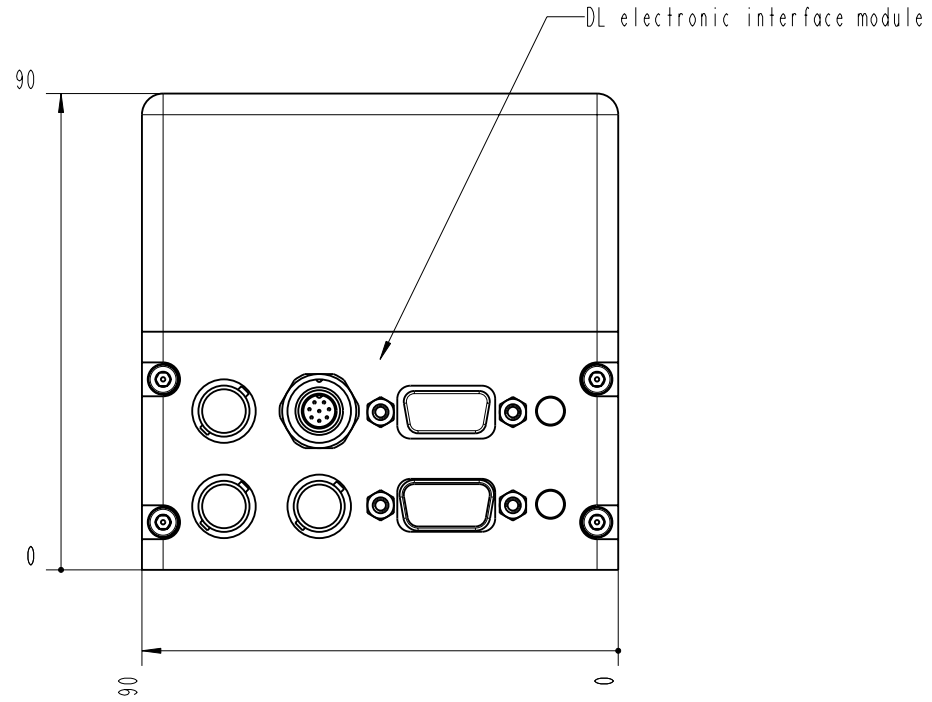

- BACK -

		Lochhamer Schlag 19 D-82166 Graefelfing www.toptica.com Phone: +49(0)189 85837-0 Fax: +49(0)189 85837-200		title: DL 100 / pro design			
		page: 5 von 7	scale: 7:10	DIN 6-1 dimensions are in mm	dimensions without tolerance indication: DIN ISO 2768 mH		
The information contained in this drawing is the sole property of TOPTICA Photonics AG. Any reproduction in part or as a whole without the written permission of TOPTICA Photonics AG is prohibited.