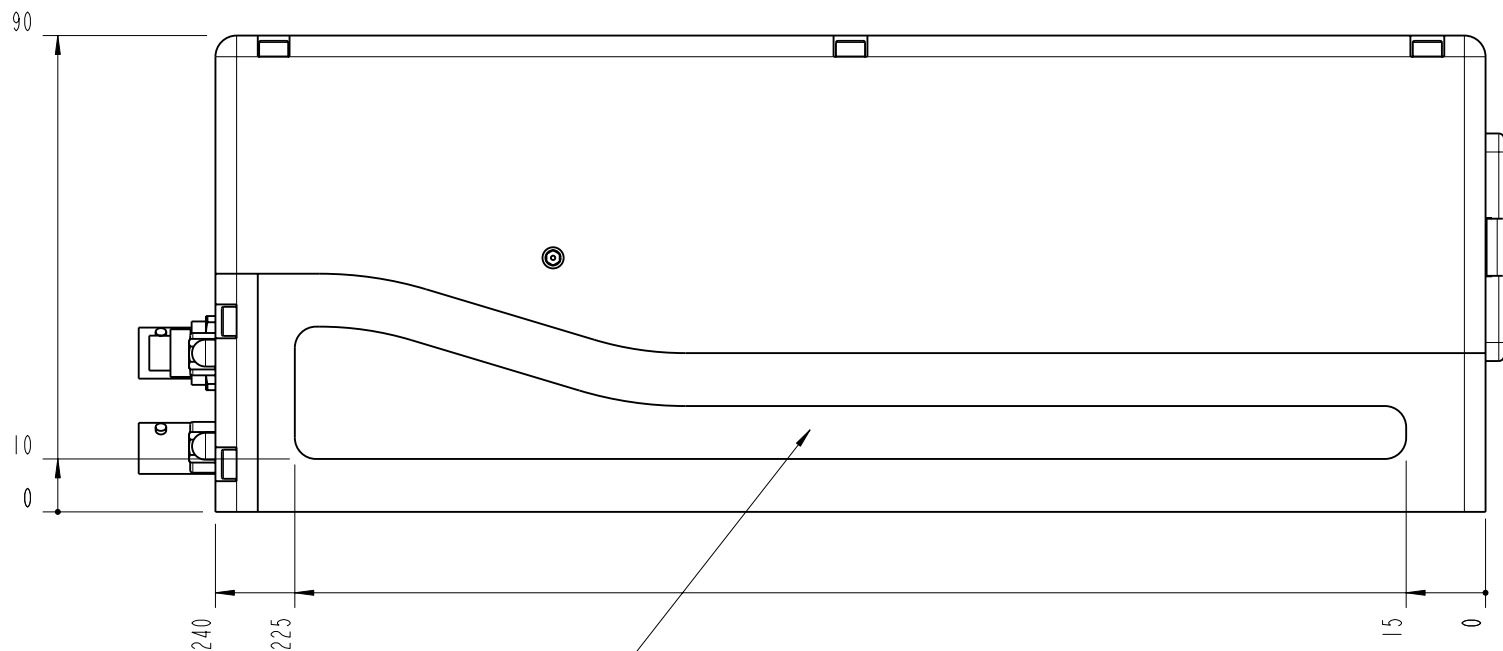

channel for mounting clamps: depth 5mm

- RIGHT -

		Lochhamer Schlag 19 D-82166 Graefelfing www.toplica.com Phone: +49(0)189 85837-0 Fax: +49(0)189 85837-200		title: DL 100 / pro design			
		page: 6 von 7	scale: 7:10	DIN 6-1 dimensions are in mm	dimensions without tolerance indication: DIN ISO 2768 mH		
The information contained in this drawing is the sole property of TOPTICA Photonics AG. Any reproduction in part or as a whole without the written permission of TOPTICA Photonics AG is prohibited.