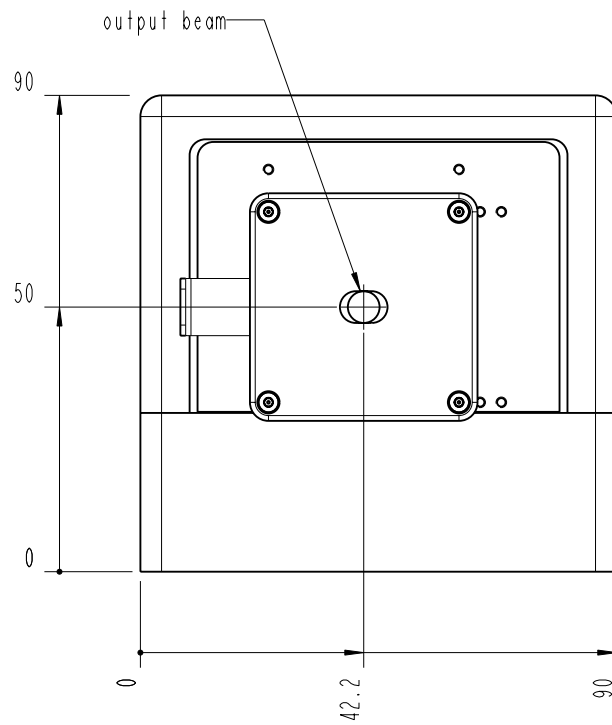

		Lochamer Schlag 19 D-82166 Graefelfing www.toptica.com Phone: +49(0)189 85837-0 Fax: +49(0)189 85837-200		title: DL 100 / pro design	
		page: 1 von 7	scale: 7:10	DIN 6-1  dimensions are in mm	dimensions without tolerance indication: DIN ISO 2768 mH
The information contained in this drawing is the sole property of TOPTICA Photonics AG. Any reproduction in part or as a whole without the written permission of TOPTICA Photonics AG is prohibited.					

- TOP -

		Lochamer Schlag 19 D-82166 Graefelfing www.toptica.com Phone: +49(0)189 85837-0 Fax: +49(0)189 85837-200		title: DL 100 / pro design	
		page: 2 von 7	scale: 7:10	DIN 6-1  dimensions are in mm	dimensions without tolerance indication: DIN ISO 2768 mH
The information contained in this drawing is the sole property of TOPTICA Photonics AG. Any reproduction in part or as a whole without the written permission of TOPTICA Photonics AG is prohibited.					

- BOTTOM -

		Lochamer Schlag 19 D-82166 Graefelfing www.toptica.com Phone: +49(0)189 85837-0 Fax: +49(0)189 85837-200	title: DL 100 / pro design
page: 3 von 7	scale: 7:10	DIN 6-1  dimensions are in mm	dimensions without tolerance indication: DIN ISO 2768 mH
The information contained in this drawing is the sole property of TOPTICA Photonics AG. Any reproduction in part or as a whole without the written permission of TOPTICA Photonics AG is prohibited.			

channel for mounting clamps: depth 5mm

- RIGHT -

		Lochhamer Schlag 19 D-82166 Graefelfing www.toplica.com Phone: +49(0)189 85837-0 Fax: +49(0)189 85837-200		title: DL 100 / pro design	
		page: 6 von 7	scale: 7:10	DIN 6-1  dimensions are in mm	dimensions without tolerance indication: DIN ISO 2768 mH
The information contained in this drawing is the sole property of TOPTICA Photonics AG. Any reproduction in part or as a whole without the written permission of TOPTICA Photonics AG is prohibited.					