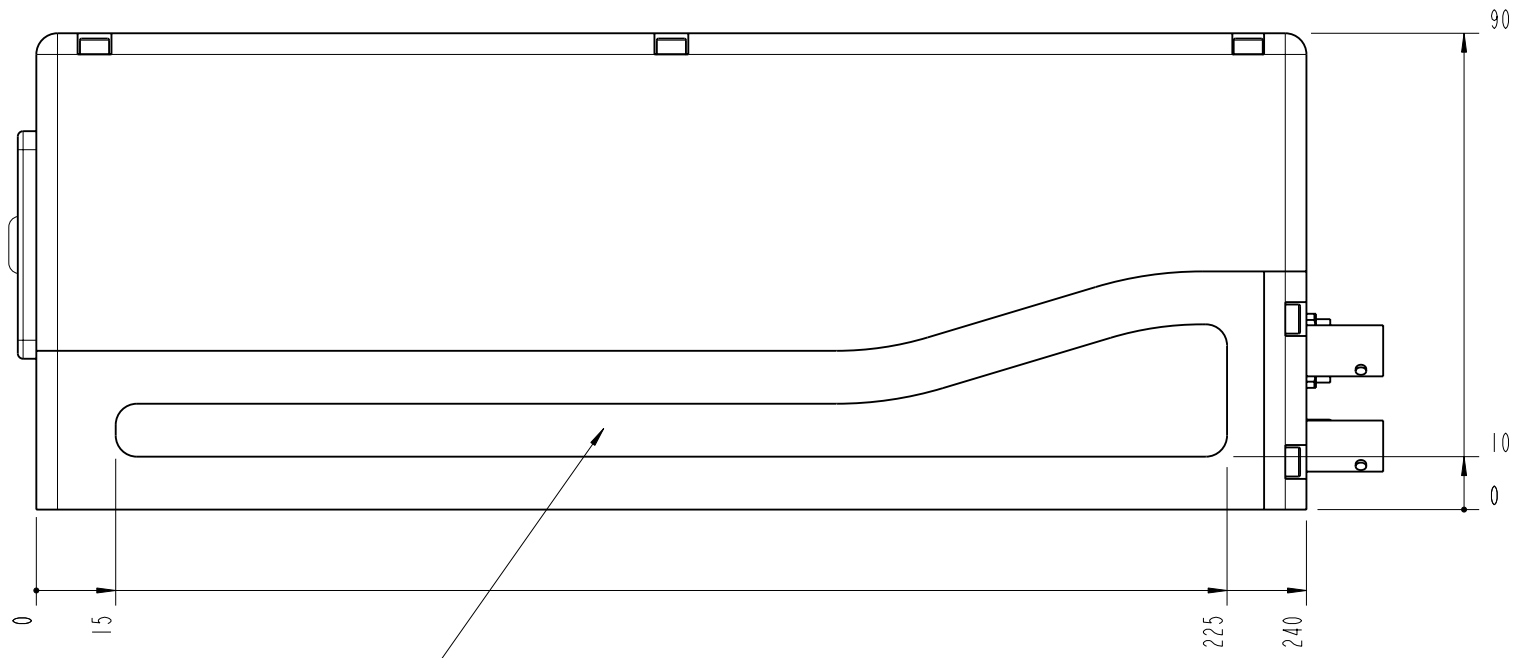

- BACK -

		Lochhamer Schlag 19 D-82166 Graefelfing www.toptica.com Phone: +49(0)189 85837-0 Fax: +49(0)189 85837-200		title: DL 100 / pro design	
		page: 5 von 7	scale: 7:10	DIN 6-1  dimensions are in mm	dimensions without tolerance indication: DIN ISO 2768 mH
The information contained in this drawing is the sole property of TOPTICA Photonics AG. Any reproduction in part or as a whole without the written permission of TOPTICA Photonics AG is prohibited.					

channel for mounting clamps: depth 5mm

- RIGHT -

		Lochhamer Schlag 19 D-82166 Graefelfing www.toplica.com Phone: +49(0)189 85837-0 Fax: +49(0)189 85837-200		title: DL 100 / pro design	
		page: 6 von 7	scale: 7:10	DIN 6-1  dimensions are in mm	dimensions without tolerance indication: DIN ISO 2768 mH
The information contained in this drawing is the sole property of TOPTICA Photonics AG. Any reproduction in part or as a whole without the written permission of TOPTICA Photonics AG is prohibited.					