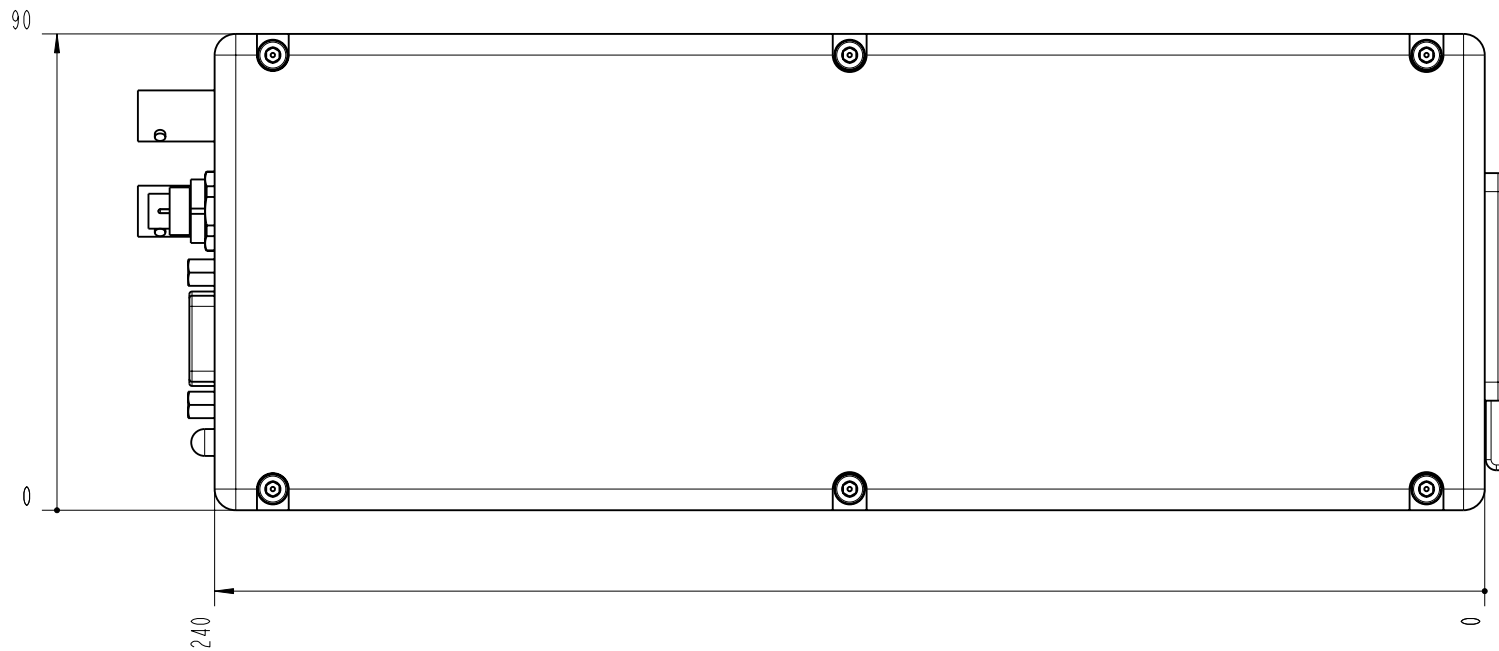

		Lochamer Schlag 19 D-82166 Graefelfing www.toptica.com Phone: +49(0)189 85837-0 Fax: +49(0)189 85837-200		title: DL 100 / pro design	
		page: 1 von 7	scale: 7:10	DIN 6-1  dimensions are in mm	dimensions without tolerance indication: DIN ISO 2768 mH
The information contained in this drawing is the sole property of TOPTICA Photonics AG. Any reproduction in part or as a whole without the written permission of TOPTICA Photonics AG is prohibited.					

- TOP -

		Lochamer Schlag 19 D-82166 Graefelfing www.toptica.com Phone: +49(0)189 85837-0 Fax: +49(0)189 85837-200		title: DL 100 / pro design	
		page: 2 von 7	scale: 7:10	DIN 6-1  dimensions are in mm	dimensions without tolerance indication: DIN ISO 2768 mH
The information contained in this drawing is the sole property of TOPTICA Photonics AG. Any reproduction in part or as a whole without the written permission of TOPTICA Photonics AG is prohibited.					

- BOTTOM -

		Lochamer Schlag 19 D-82166 Graefelfing www.toptica.com Phone: +49(0)189 85837-0 Fax: +49(0)189 85837-200	title: DL 100 / pro design
page: 3 von 7	scale: 7:10	DIN 6-1  dimensions are in mm	dimensions without tolerance indication: DIN ISO 2768 mH
The information contained in this drawing is the sole property of TOPTICA Photonics AG. Any reproduction in part or as a whole without the written permission of TOPTICA Photonics AG is prohibited.			

channel for mounting clamps: depth 5mm

- RIGHT -

		Lochhamer Schlag 19 D-82166 Graefelfing www.toplica.com Phone: +49(0)189 85837-0 Fax: +49(0)189 85837-200		title: DL 100 / pro design	
		page: 6 von 7	scale: 7:10	DIN 6-1  dimensions are in mm	dimensions without tolerance indication: DIN ISO 2768 mH
The information contained in this drawing is the sole property of TOPTICA Photonics AG. Any reproduction in part or as a whole without the written permission of TOPTICA Photonics AG is prohibited.					