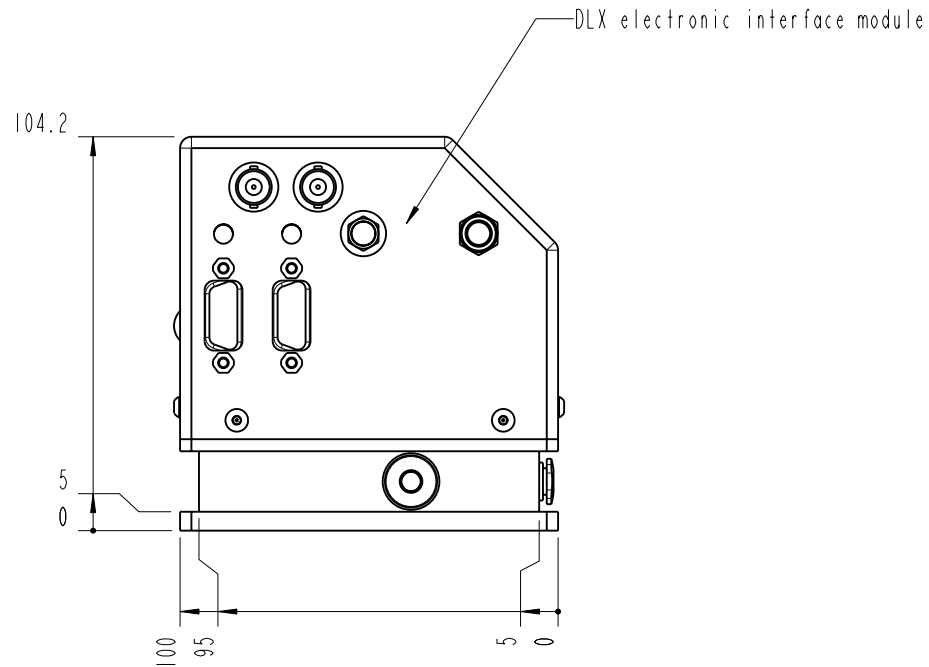

- BACK -

		Lochamer Schlag 19 D-82166 Graefelfing www.toptica.com Phone: +49(0)189 85837-0 Fax: +49(0)189 85837-200		title: DLX 110	
		page: 5 von 7	scale: 1:2	DIN 6-1 dimensions are in mm	dimensions without tolerance indication: DIN ISO 2768 mH
The information contained in this drawing is the sole property of TOPTICA Photonics AG. Any reproduction in part or as a whole without the written permission of TOPTICA Photonics AG is prohibited.