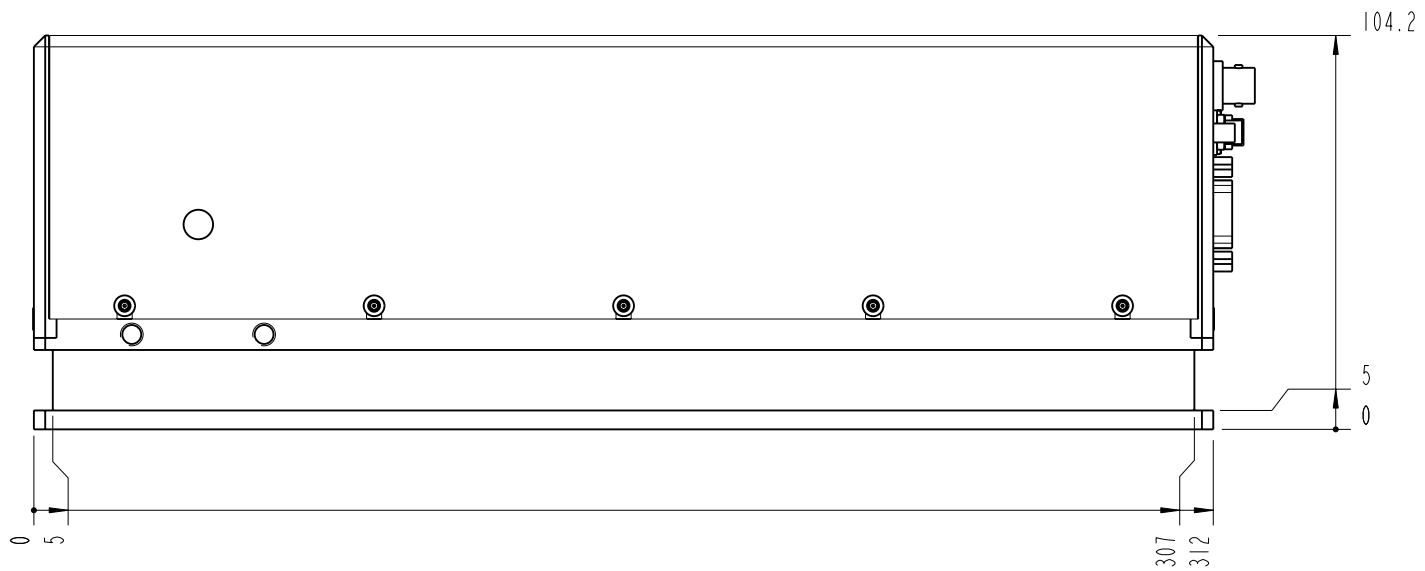

- LEFT -

		Lochhamer Schlag 19 D-82166 Graefelfing www.toptica.com Phone: +49(0)189 85837-0 Fax: +49(0)189 85837-200		title: DLX 110			
		page: 7 von 7	scale: 1:2	DIN 6-1 dimensions are in mm	dimensions without tolerance indication: DIN ISO 2768 mH		
The information contained in this drawing is the sole property of TOPTICA Photonics AG. Any reproduction in part or as a whole without the written permission of TOPTICA Photonics AG is prohibited.