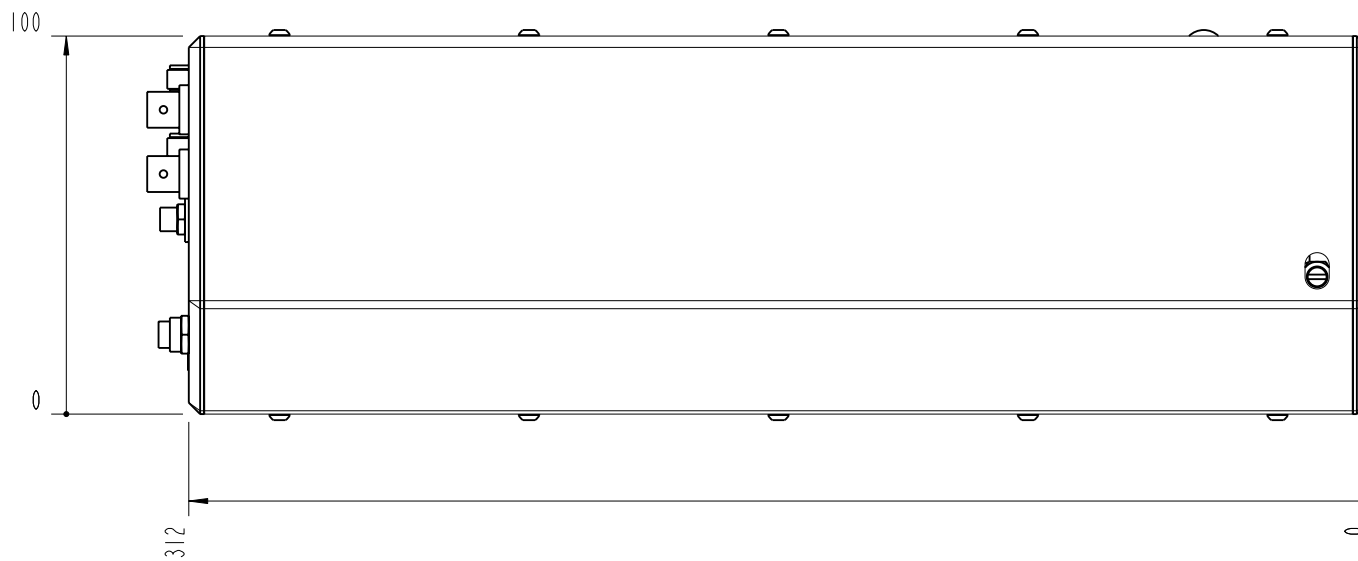

		Lochamer Schlag 19 D-82166 Graefelfing www.toplica.com Phone: +49(0)189 85837-0 Fax: +49(0)189 85837-200		title: DLX 110	
		page: 1 von 7	scale: 1:2	DIN 6-1  dimensions are in mm	dimensions without tolerance indication: DIN ISO 2768 mH
The information contained in this drawing is the sole property of TOPTICA Photonics AG. Any reproduction in part or as a whole without the written permission of TOPTICA Photonics AG is prohibited.					

- TOP -

		Lochhamer Schlag 19 D-82166 Graefelfing www.toptica.com Phone: +49(0)189 85837-0 Fax: +49(0)189 85837-200		title: DLX 110	
		page: 2 von 7	scale: 1:2	DIN 6-1  dimensions are in mm	dimensions without tolerance indication: DIN ISO 2768 mH
The information contained in this drawing is the sole property of TOPTICA Photonics AG. Any reproduction in part or as a whole without the written permission of TOPTICA Photonics AG is prohibited.					