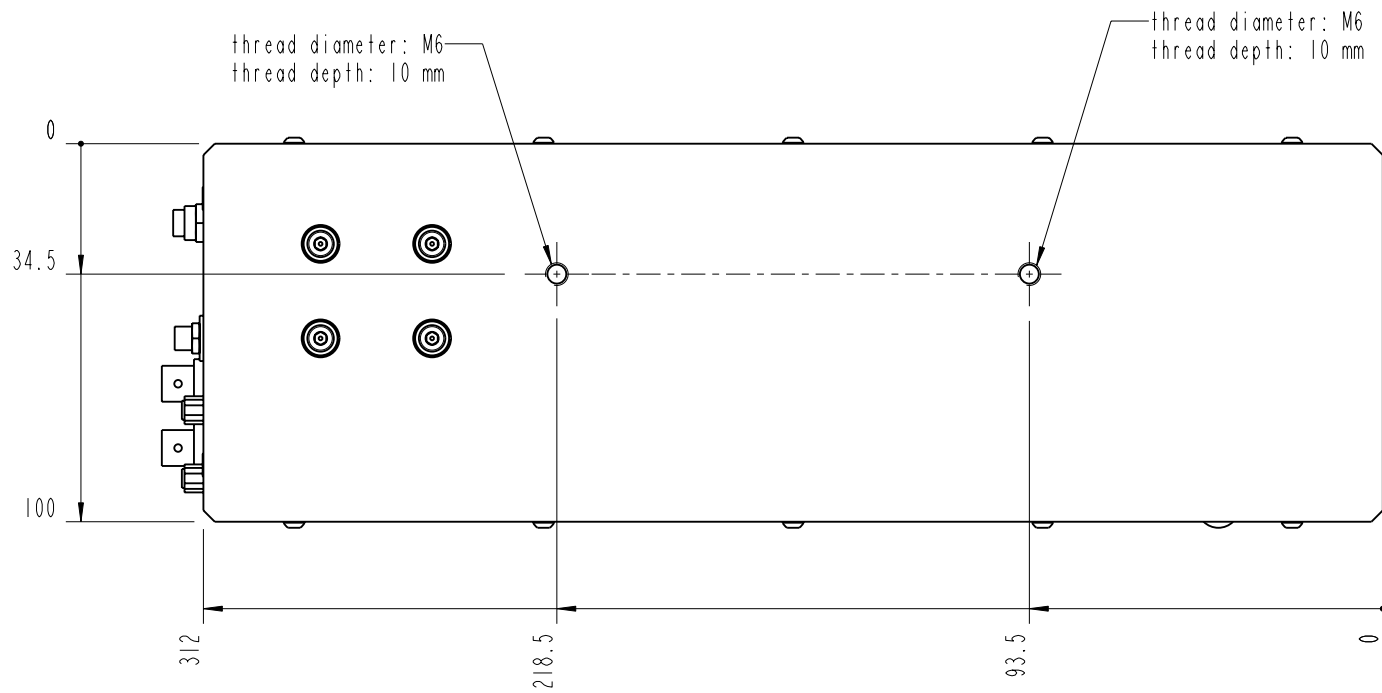

		Lochamer Schlag 19 D-82166 Graefelfing www.toplica.com Phone: +49(0)189 85837-0 Fax: +49(0)189 85837-200		title: DLX 110	
		page: 1 von 7	scale: 1:2	DIN 6-1  dimensions are in mm	dimensions without tolerance indication: DIN ISO 2768 mH
The information contained in this drawing is the sole property of TOPTICA Photonics AG. Any reproduction in part or as a whole without the written permission of TOPTICA Photonics AG is prohibited.					

- TOP -

		Lochhamer Schlag 19 D-82166 Graefelfing www.toptica.com Phone: +49(0)189 85837-0 Fax: +49(0)189 85837-200		title: DLX 110	
		page: 2 von 7	scale: 1:2	DIN 6-1  dimensions are in mm	dimensions without tolerance indication: DIN ISO 2768 mH
The information contained in this drawing is the sole property of TOPTICA Photonics AG. Any reproduction in part or as a whole without the written permission of TOPTICA Photonics AG is prohibited.					

- BOTTOM -

		Lochhamer Schlag 19 D-82166 Graefelfing www.toplica.com Phone: +49(0)189 85837-0 Fax: +49(0)189 85837-200		title: DLX 110	
		page: 3 von 7	scale: 1:2	DIN 6-1  dimensions are in mm	dimensions without tolerance indication: DIN ISO 2768 mH
The information contained in this drawing is the sole property of TOPTICA Photonics AG. Any reproduction in part or as a whole without the written permission of TOPTICA Photonics AG is prohibited.					

- FRONT -

		Lochhamer Schlag 19 D-82166 Graefelfing www.toptica.com Phone: +49(0)189 85837-0 Fax: +49(0)189 85837-200		title: DLX 110	
		page: 4 von 7	scale: 1:2	DIN 6-1  dimensions are in mm	dimensions without tolerance indication: DIN ISO 2768 mH
The information contained in this drawing is the sole property of TOPTICA Photonics AG. Any reproduction in part or as a whole without the written permission of TOPTICA Photonics AG is prohibited.					