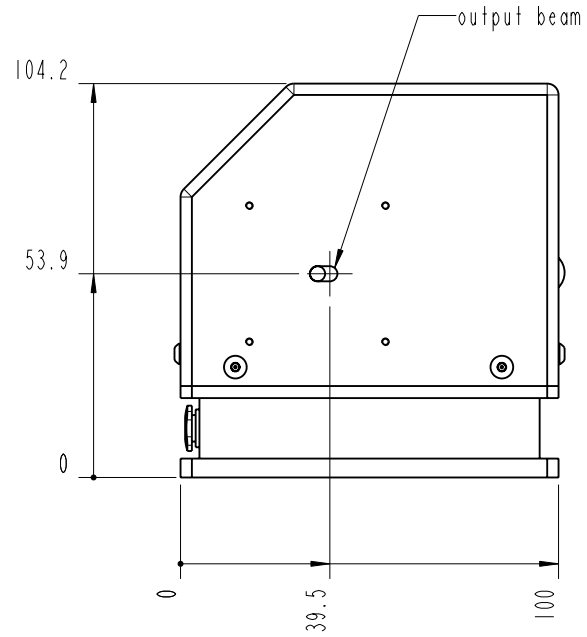

		Lochamer Schlag 19 D-82166 Graefelfing www.toplica.com Phone: +49(0)189 85837-0 Fax: +49(0)189 85837-200		title: DLX 110	
		page: 1 von 7	scale: 1:2	DIN 6-1  dimensions are in mm	dimensions without tolerance indication: DIN ISO 2768 mH
The information contained in this drawing is the sole property of TOPTICA Photonics AG. Any reproduction in part or as a whole without the written permission of TOPTICA Photonics AG is prohibited.					

- TOP -

		Lochhamer Schlag 19 D-82166 Graefelfing www.toptica.com Phone: +49(0)189 85837-0 Fax: +49(0)189 85837-200		title: DLX 110	
		page: 2 von 7	scale: 1:2	DIN 6-1  dimensions are in mm	dimensions without tolerance indication: DIN ISO 2768 mH
The information contained in this drawing is the sole property of TOPTICA Photonics AG. Any reproduction in part or as a whole without the written permission of TOPTICA Photonics AG is prohibited.					

- BOTTOM -

		Lochhamer Schlag 19 D-82166 Graefelfing www.toplica.com Phone: +49(0)189 85837-0 Fax: +49(0)189 85837-200		title: DLX 110	
		page: 3 von 7	scale: 1:2	DIN 6-1  dimensions are in mm	dimensions without tolerance indication: DIN ISO 2768 mH
The information contained in this drawing is the sole property of TOPTICA Photonics AG. Any reproduction in part or as a whole without the written permission of TOPTICA Photonics AG is prohibited.					

- FRONT -

		Lochhamer Schlag 19 D-82166 Graefelfing www.toptica.com Phone: +49(0)189 85837-0 Fax: +49(0)189 85837-200		title: DLX 110	
		page: 4 von 7	scale: 1:2	DIN 6-1  dimensions are in mm	dimensions without tolerance indication: DIN ISO 2768 mH
The information contained in this drawing is the sole property of TOPTICA Photonics AG. Any reproduction in part or as a whole without the written permission of TOPTICA Photonics AG is prohibited.					