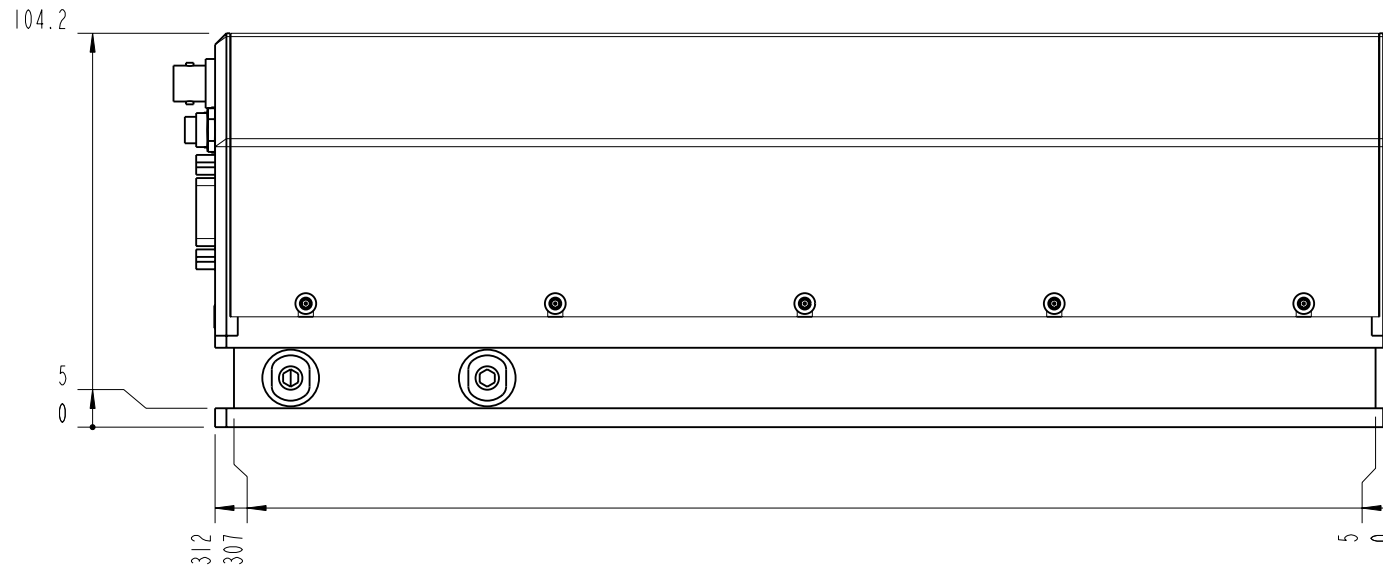

- RIGHT -

		Lochhamer Schlag 19 D-82166 Graefelfing www.toptica.com Phone: +49(0)189 85837-0 Fax: +49(0)189 85837-200		title: DLX 110			
		page: 6 von 7	scale: 1:2	DIN 6-1 dimensions are in mm	dimensions without tolerance indication: DIN ISO 2768 mH		
The information contained in this drawing is the sole property of TOPTICA Photonics AG. Any reproduction in part or as a whole without the written permission of TOPTICA Photonics AG is prohibited.