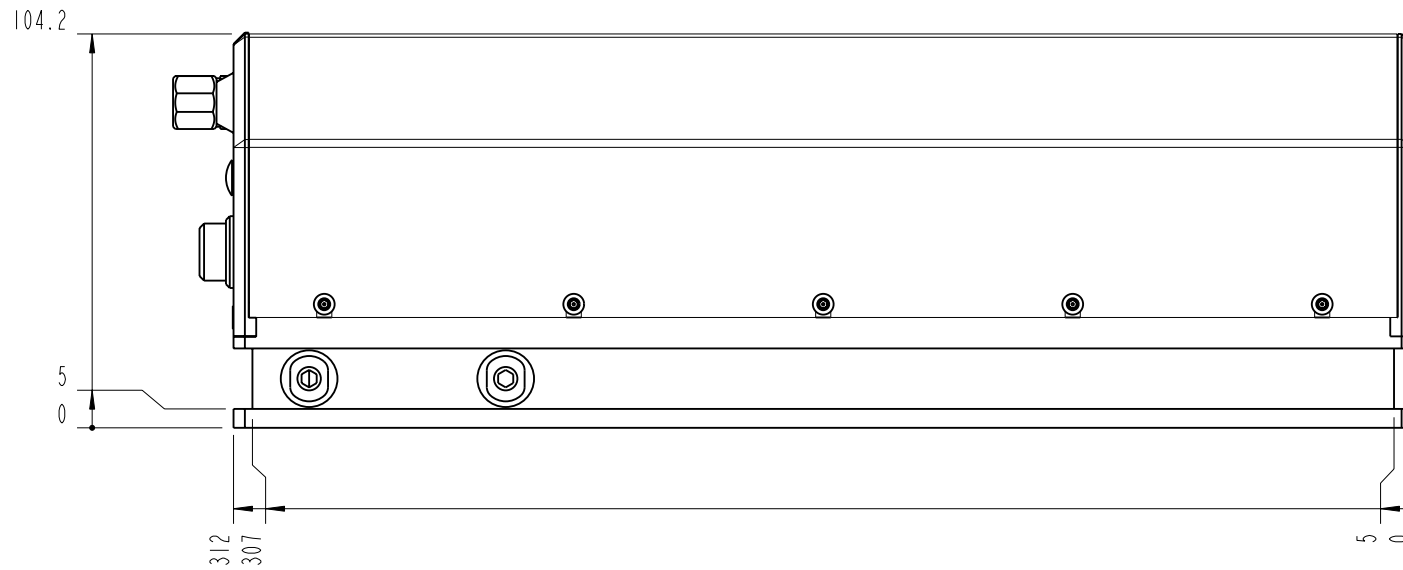

- RIGHT -

		Lochhamer Schlag 19 D-82166 Graefelfing www.toplica.com Phone: +49(0)189 85837-0 Fax: +49(0)189 85837-200		title: BoostA			
		page: 6 von 7	scale: 1:2	DIN 6-1 dimensions are in mm	dimensions without tolerance indication: DIN ISO 2768 mH		
The information contained in this drawing is the sole property of TOPTICA Photonics AG. Any reproduction in part or as a whole without the written permission of TOPTICA Photonics AG is prohibited.