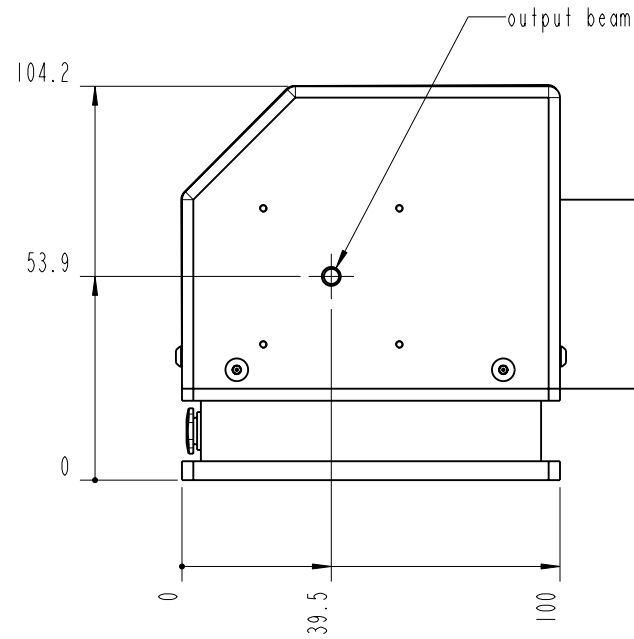

- FRONT -

		Lochamer Schlag 19 D-82166 Graefelfing www.toptica.com Phone: +49(0)189 85837-0 Fax: +49(0)189 85837-200		title: BoosTA	
		page: 4 von 7	scale: 1:2	DIN 6-1 dimensions are in mm	dimensions without tolerance indication: DIN ISO 2768 mH
The information contained in this drawing is the sole property of TOPTICA Photonics AG. Any reproduction in part or as a whole without the written permission of TOPTICA Photonics AG is prohibited.