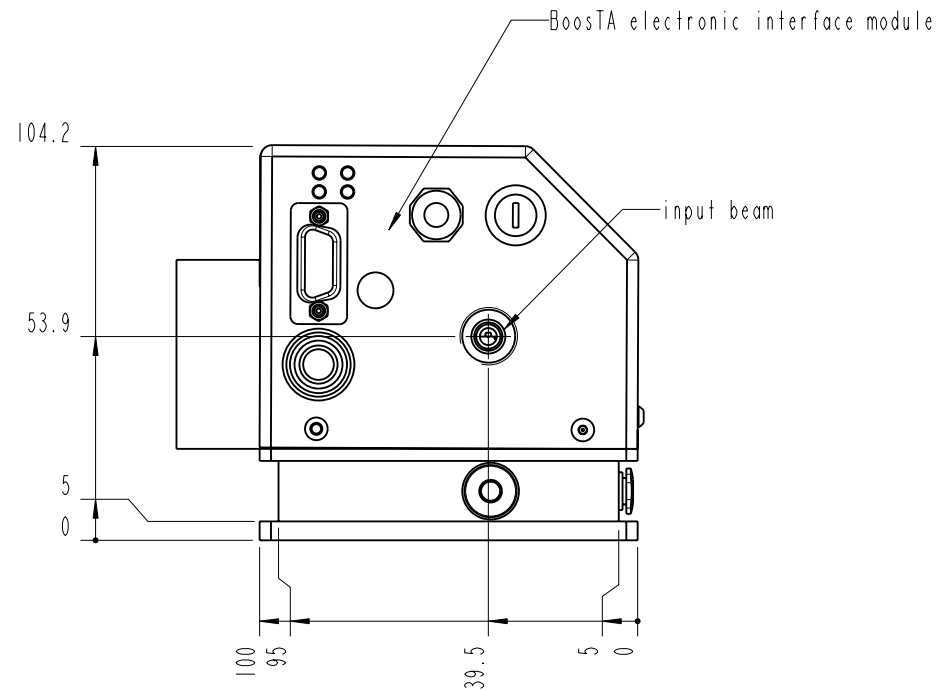

- BACK -

		Lochamer Schlag 19 D-82166 Graefelfing www.toptica.com Phone: +49(0)189 85837-0 Fax: +49(0)189 85837-200		title: BoostA	
		page: 5 von 7	scale: 1:2	DIN 6-1 dimensions are in mm	dimensions without tolerance indication: DIN ISO 2768 mH
The information contained in this drawing is the sole property of TOPTICA Photonics AG. Any reproduction in part or as a whole without the written permission of TOPTICA Photonics AG is prohibited.