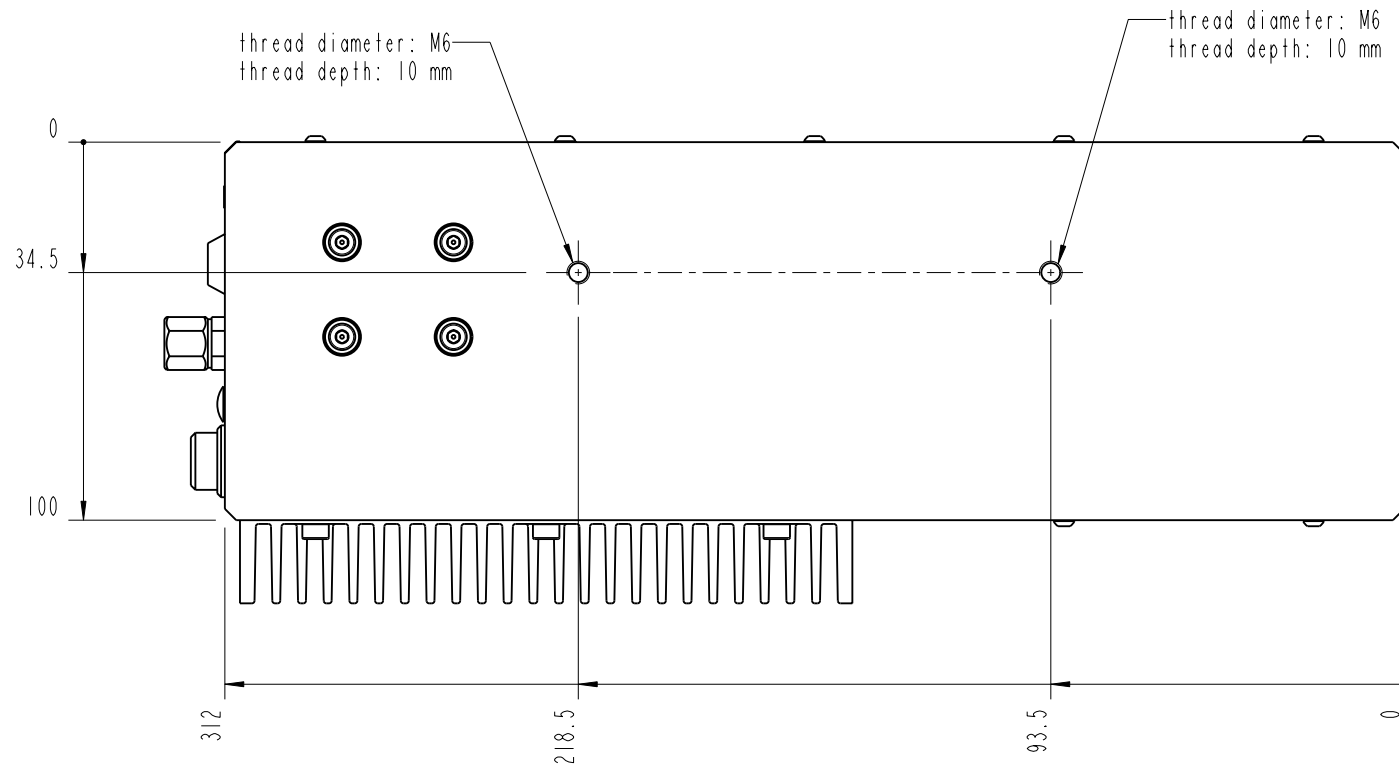

		Lochamer Schlag 19 D-82166 Graefelfing www.toplica.com Phone: +49(0)189 85837-0 Fax: +49(0)189 85837-200		title: BoostA	
		page: 1 von 7	scale: 1:2	DIN 6-1  dimensions are in mm	dimensions without tolerance indication: DIN ISO 2768 mH
The information contained in this drawing is the sole property of TOPTICA Photonics AG. Any reproduction in part or as a whole without the written permission of TOPTICA Photonics AG is prohibited.					

- TOP -

		Lochhamer Schlag 19 D-82166 Graefelfing www.toplica.com Phone: +49(0)189 85837-0 Fax: +49(0)189 85837-200		title: BoosTA	
		page: 2 von 7	scale: 1:2	DIN 6-1  dimensions are in mm	dimensions without tolerance indication: DIN ISO 2768 mH
The information contained in this drawing is the sole property of TOPTICA Photonics AG. Any reproduction in part or as a whole without the written permission of TOPTICA Photonics AG is prohibited.					