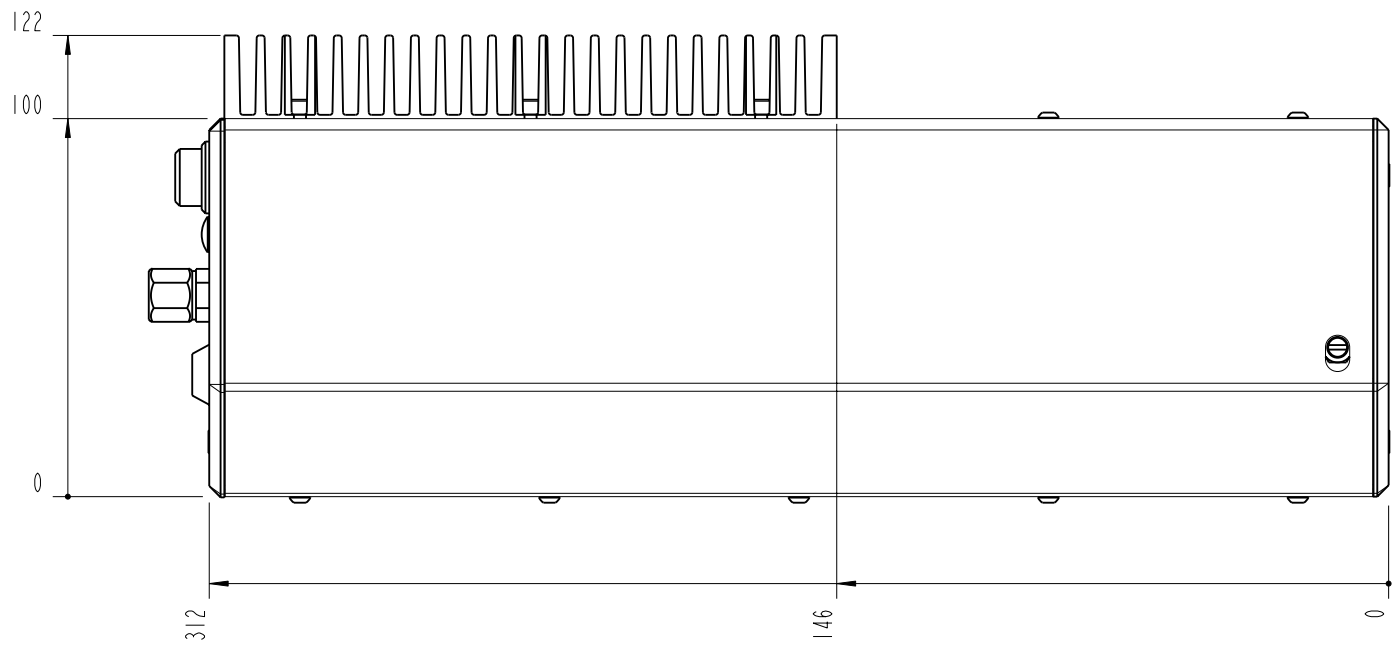

		Lochamer Schlag 19 D-82166 Graefelfing www.toplica.com Phone: +49(0)189 85837-0 Fax: +49(0)189 85837-200		title: BoostA	
		page: 1 von 7	scale: 1:2	DIN 6-1  dimensions are in mm	dimensions without tolerance indication: DIN ISO 2768 mH
The information contained in this drawing is the sole property of TOPTICA Photonics AG. Any reproduction in part or as a whole without the written permission of TOPTICA Photonics AG is prohibited.					