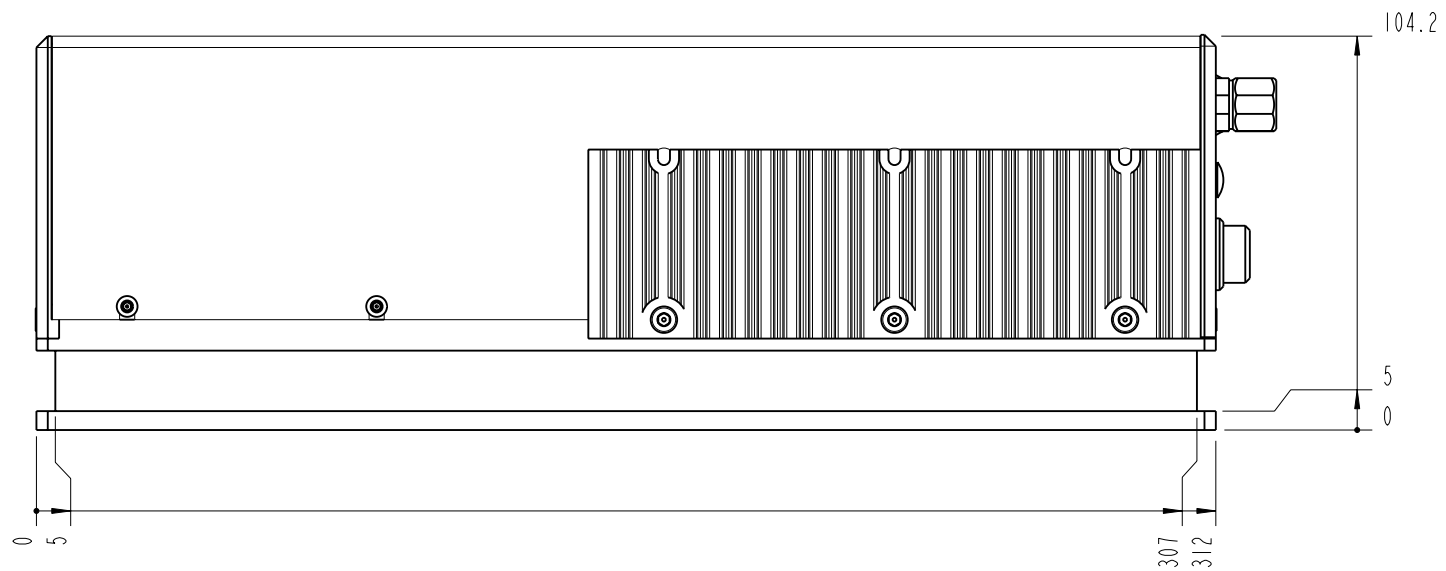

- LEFT -

		Lochhamer Schlag 19 D-82166 Graefelfing www.toptica.com Phone: +49(0)189 85837-0 Fax: +49(0)189 85837-200	title: BoosTA
page: 7 von 7	scale: 1:2	DIN 6-1 dimensions are in mm	dimensions without tolerance indication: DIN ISO 2768 mH
The information contained in this drawing is the sole property of TOPTICA Photonics AG. Any reproduction in part or as a whole without the written permission of TOPTICA Photonics AG is prohibited.