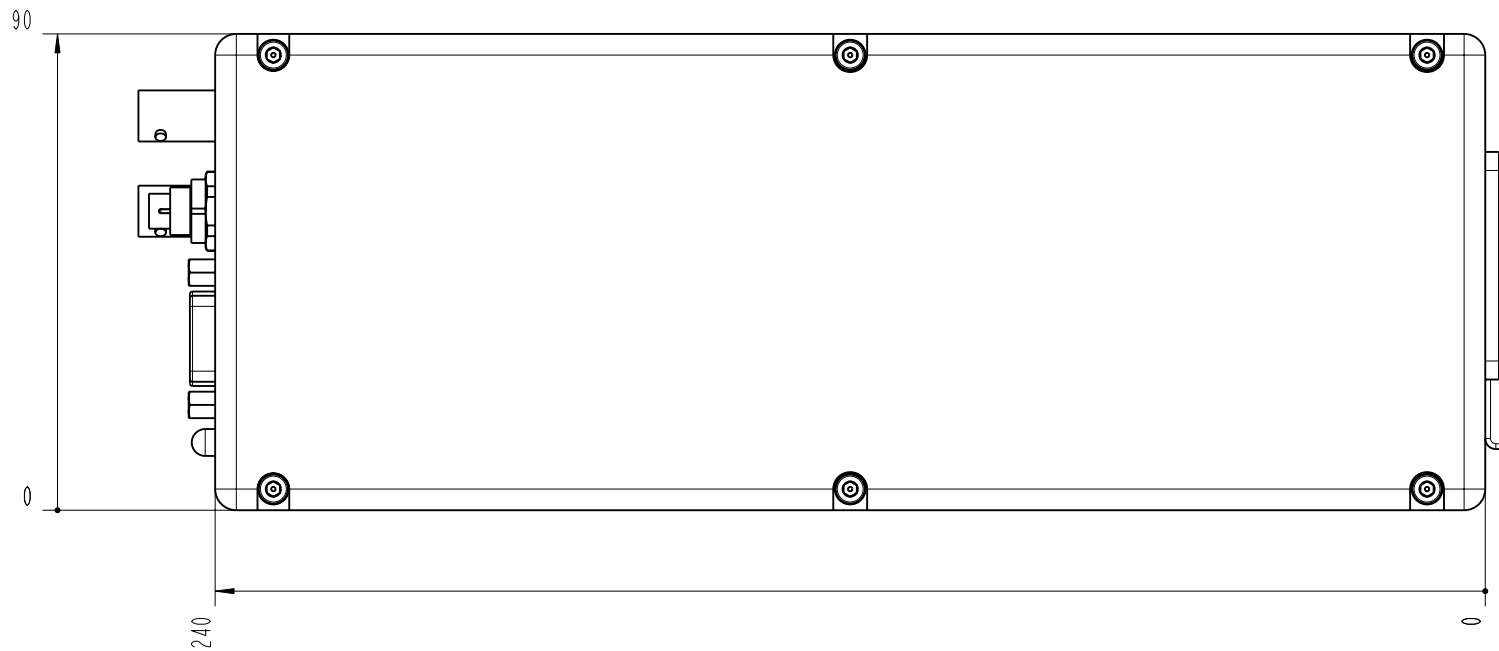

		Lochamer Schlag 19 D-82166 Graefelfing www.toptica.com Phone: +49(0)189 85837-0 Fax: +49(0)189 85837-200		title:  <b>Blue Mode</b>
		page: 1 von 7	scale: 7:10	DIN 6-1  dimensions are in mm
The information contained in this drawing is the sole property of TOPTICA Photonics AG. Any reproduction in part or as a whole without the written permission of TOPTICA Photonics AG is prohibited.				

- TOP -

		Lochamer Schlag 19 D-82166 Graefelfing www.toptica.com Phone: +49(0)189 85837-0 Fax: +49(0)189 85837-200		title:  <b>Blue Mode</b>	
		page: 2 von 7	scale: 7:10	DIN 6-1  dimensions are in mm	dimensions without tolerance indication: DIN ISO 2768 mH
The information contained in this drawing is the sole property of TOPTICA Photonics AG. Any reproduction in part or as a whole without the written permission of TOPTICA Photonics AG is prohibited.					