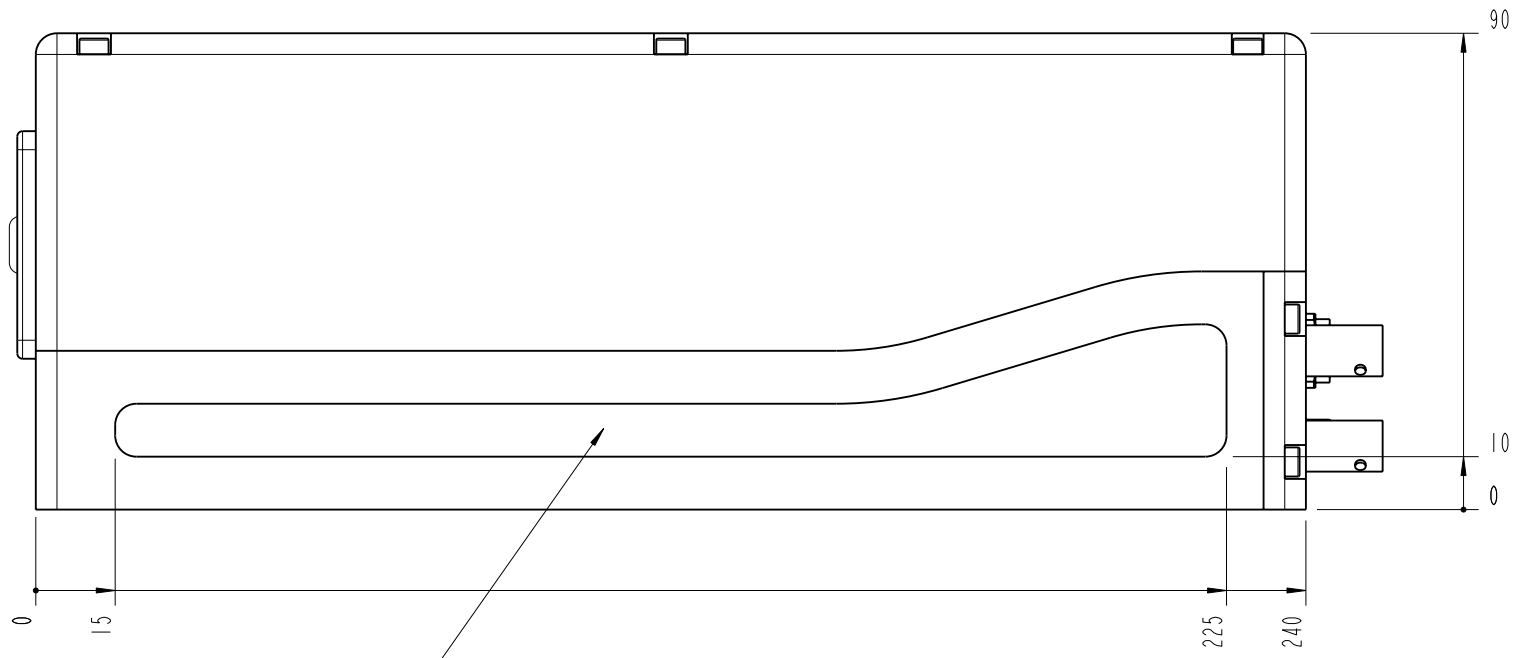

- BACK -

		Lochamer Schlag 19 D-82166 Graefelfing www.toptica.com Phone: +49(0)189 85837-0 Fax: +49(0)189 85837-200		title:  <p style="text-align: center;">Blue Mode</p>
		page: 5 von 7	scale: 7:10	DIN 6-1  dimensions are in mm
The information contained in this drawing is the sole property of TOPTICA Photonics AG. Any reproduction in part or as a whole without the written permission of TOPTICA Photonics AG is prohibited.				

channel for mounting clamps: depth 5mm

- RIGHT -

		Lochhamer Schlag 19 D-82166 Graefelfing www.toplica.com Phone: +49(0)189 85837-0 Fax: +49(0)189 85837-200		title:  <b>Blue Mode</b>	
		page: 6 von 7	scale: 7:10	DIN 6-1  dimensions are in mm	dimensions without tolerance indication: DIN ISO 2768 mH
The information contained in this drawing is the sole property of TOPTICA Photonics AG. Any reproduction in part or as a whole without the written permission of TOPTICA Photonics AG is prohibited.					