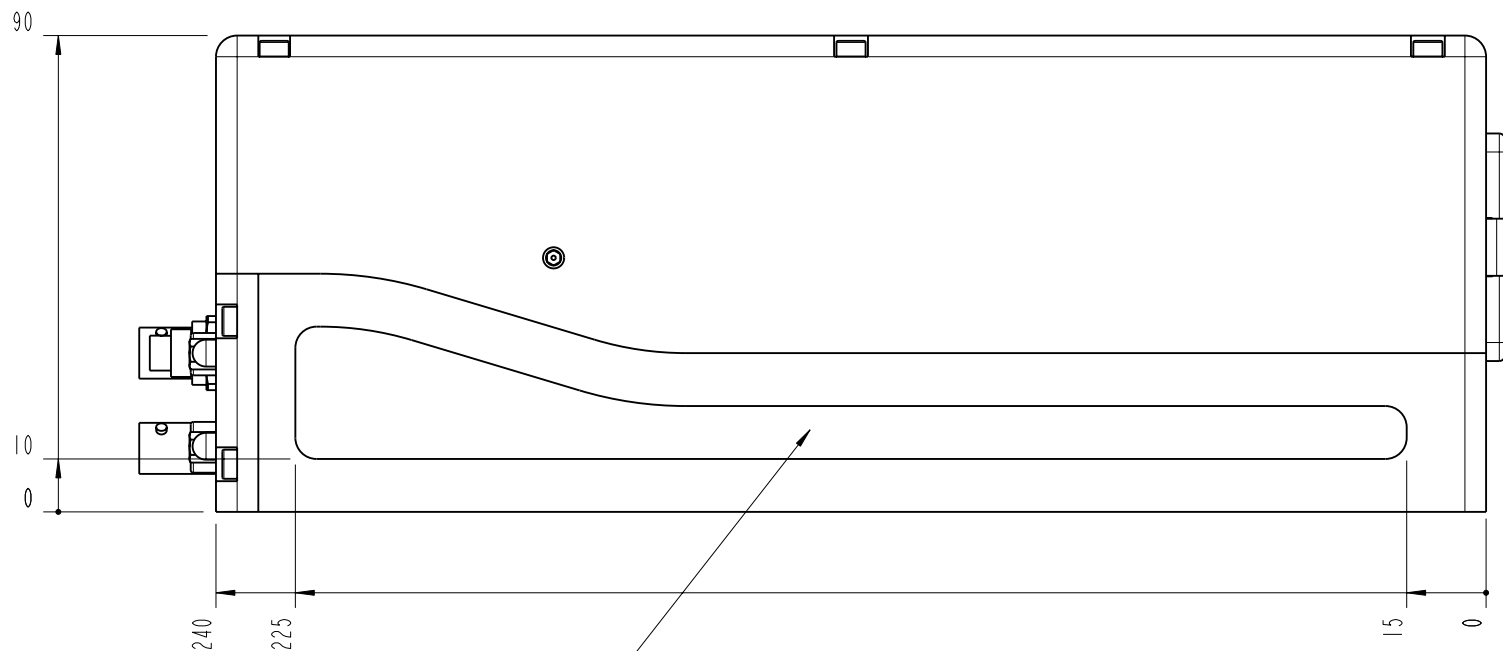

channel for mounting clamps: depth 5mm

- RIGHT -

		Lochhamer Schlag 19 D-82166 Graefelfing www.toplica.com Phone: +49(0)189 85837-0 Fax: +49(0)189 85837-200		title: Blue Mode			
		page: 6 von 7	scale: 7:10	DIN 6-1 dimensions are in mm	dimensions without tolerance indication: DIN ISO 2768 mH		
The information contained in this drawing is the sole property of TOPTICA Photonics AG. Any reproduction in part or as a whole without the written permission of TOPTICA Photonics AG is prohibited.