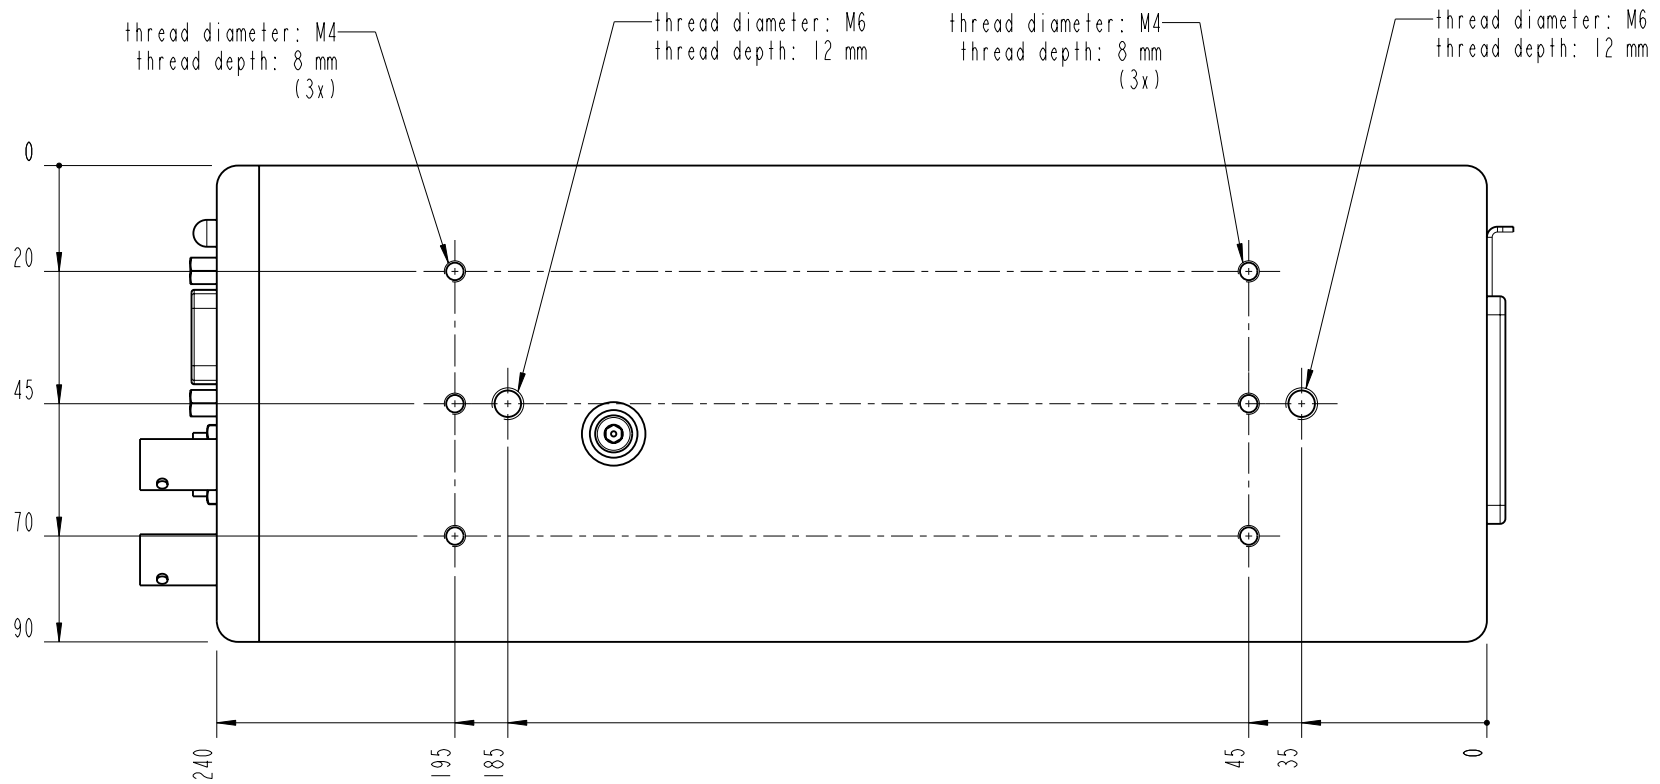

		Lochamer Schlag 19 D-82166 Graefelfing www.toptica.com Phone: +49(0)189 85837-0 Fax: +49(0)189 85837-200		title:  <b>Blue Mode</b>
		page: 1 von 7	scale: 7:10	DIN 6-1  dimensions are in mm
The information contained in this drawing is the sole property of TOPTICA Photonics AG. Any reproduction in part or as a whole without the written permission of TOPTICA Photonics AG is prohibited.				

- TOP -

		Lochamer Schlag 19 D-82166 Graefelfing www.toptica.com Phone: +49(0)189 85837-0 Fax: +49(0)189 85837-200		title:  <b>Blue Mode</b>	
		page: 2 von 7	scale: 7:10	DIN 6-1  dimensions are in mm	dimensions without tolerance indication: DIN ISO 2768 mH
The information contained in this drawing is the sole property of TOPTICA Photonics AG. Any reproduction in part or as a whole without the written permission of TOPTICA Photonics AG is prohibited.					

channel for mounting clamps: depth 5mm

- RIGHT -

		Lochhamer Schlag 19 D-82166 Graefelfing www.toplica.com Phone: +49(0)189 85837-0 Fax: +49(0)189 85837-200		title:  <b>Blue Mode</b>	
		page: 6 von 7	scale: 7:10	DIN 6-1  dimensions are in mm	dimensions without tolerance indication: DIN ISO 2768 mH
The information contained in this drawing is the sole property of TOPTICA Photonics AG. Any reproduction in part or as a whole without the written permission of TOPTICA Photonics AG is prohibited.					

channel for mounting clamps: depth 5mm

- LEFT -

		Lochamer Schlag 19 D-82166 Graefelfing www.toptica.com Phone: +49(0)189 85837-0 Fax: +49(0)189 85837-200	title:  <b>Blue Mode</b>
page: 7 von 7	scale: 7:10	DIN 6-1  dimensions are in mm	dimensions without tolerance indication: DIN ISO 2768 mH
The information contained in this drawing is the sole property of TOPTICA Photonics AG. Any reproduction in part or as a whole without the written permission of TOPTICA Photonics AG is prohibited.			