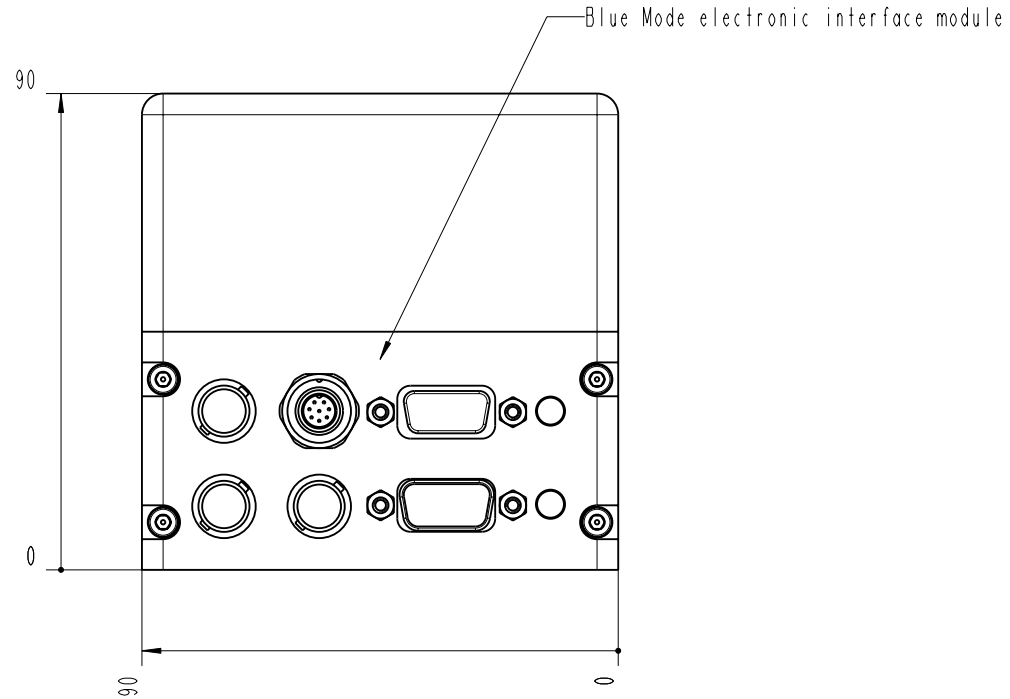

- BACK -

		Lochamer Schlag 19 D-82166 Graefelfing www.toptica.com Phone: +49(0)189 85837-0 Fax: +49(0)189 85837-200		title: Blue Mode	
		page: 5 von 7	scale: 7:10	DIN 6-1 dimensions are in mm	dimensions without tolerance indication: DIN ISO 2768 mH
The information contained in this drawing is the sole property of TOPTICA Photonics AG. Any reproduction in part or as a whole without the written permission of TOPTICA Photonics AG is prohibited.