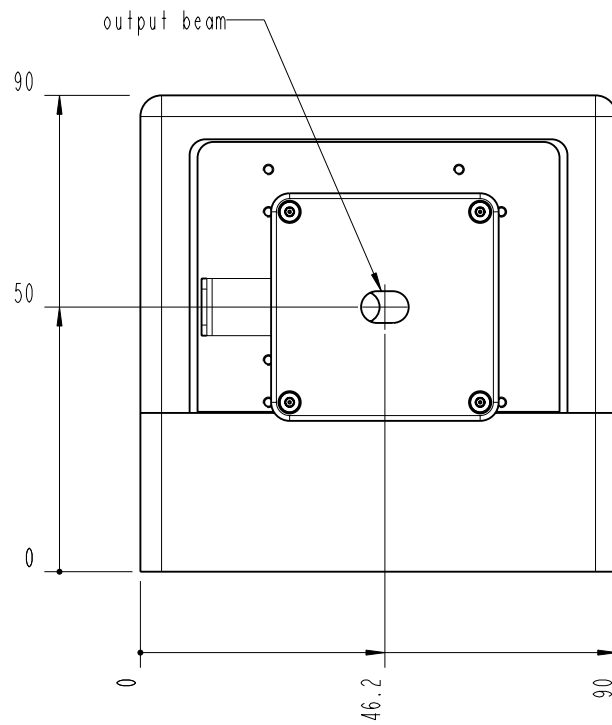

- FRONT -

		Lochamer Schlag 19 D-82166 Graefelfing www.toptica.com Phone: +49(0)189 85837-0 Fax: +49(0)189 85837-200		title: Blue Mode	
		page: 4 von 7	scale: 7:10	DIN 6-1 dimensions are in mm	dimensions without tolerance indication: DIN ISO 2768 mH
The information contained in this drawing is the sole property of TOPTICA Photonics AG. Any reproduction in part or as a whole without the written permission of TOPTICA Photonics AG is prohibited.