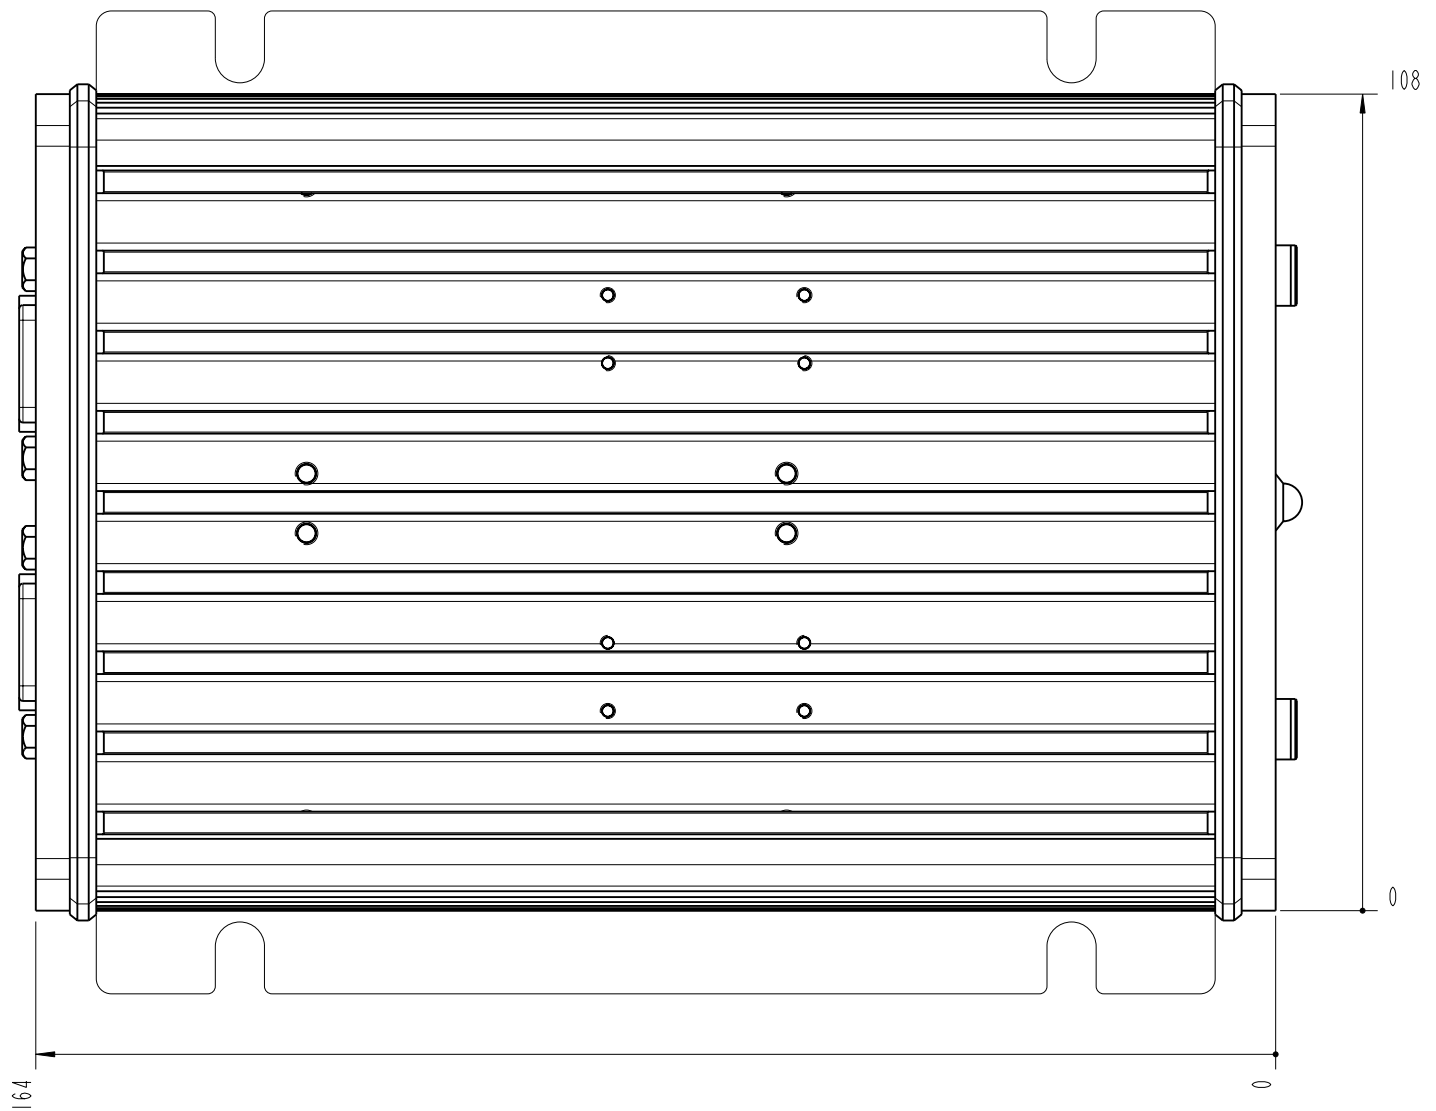

 <b>PHOTONICS</b>		www.toptica.com Phone: +49(0)189 85837-0 Fax: +49(0)189 85837-200	ag 19 :tffg	title: <b>TeraBeam 1550</b>
page: 1 von 7	scale: 1:1	DIN 6-1  dimensions are in mm	dimensions without tolerance indication: DIN ISO 2768 mH	
The information contained in this drawing is the sole property of TOPTICA Photonics AG. Any reproduction in part or as a whole without the written permission of TOPTICA Photonics AG is prohibited.				

- TOP -

		Lochamer Schlag 19 D-82166 Graefelfing www.toptica.com Phone: +49(0)189 85837-0 Fax: +49(0)189 85837-200	title: <b>TeraBeam 1550</b>
page: 2 von 7	scale: 1:1	DIN 6-1  dimensions are in mm	dimensions without tolerance indication: DIN ISO 2768 mH
The information contained in this drawing is the sole property of TOPTICA Photonics AG. Any reproduction in part or as a whole without the written permission of TOPTICA Photonics AG is prohibited.			