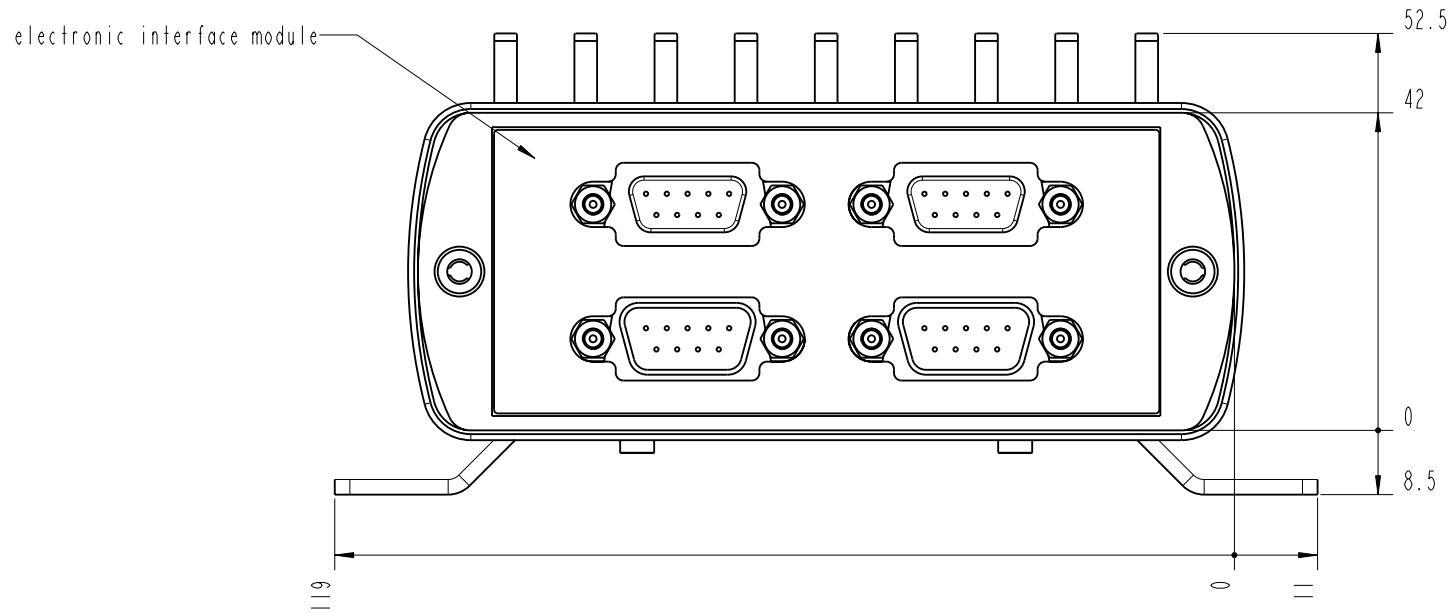

- BACK -

		Lochamer Schlag 19 D-82166 Graefelfing www.toptica.com Phone: +49(0)189 85837-0 Fax: +49(0)189 85837-200		title: TeraBeam 1550			
		page: 5 von 7	scale: 1:1	DIN 6-1 dimensions are in mm	dimensions without tolerance indication: DIN ISO 2768 mH		
The information contained in this drawing is the sole property of TOPTICA Photonics AG. Any reproduction in part or as a whole without the written permission of TOPTICA Photonics AG is prohibited.