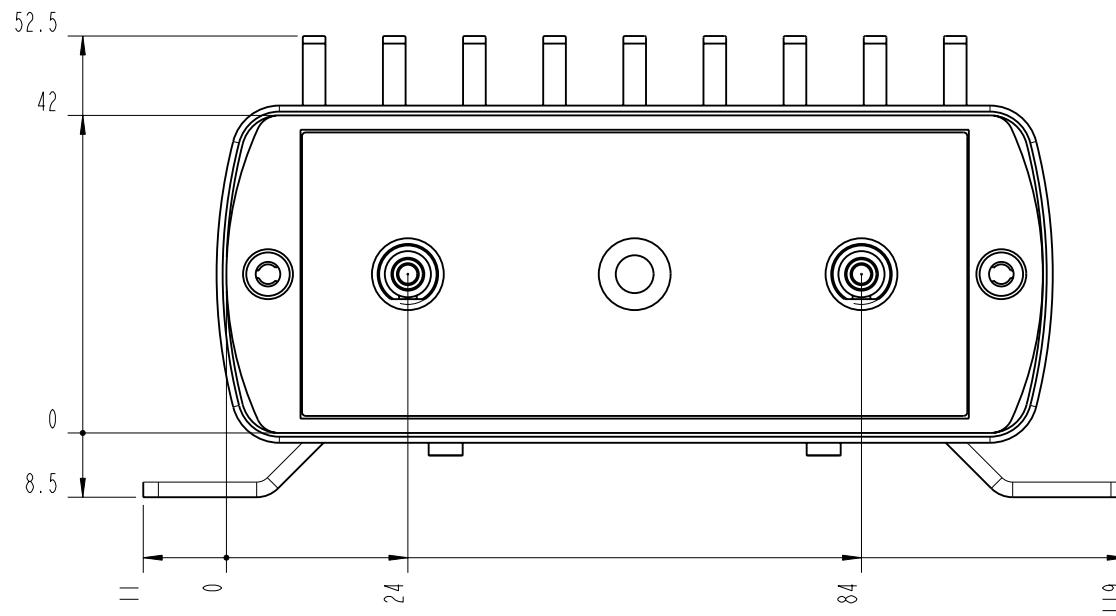

- FRONT -

		Lochamer Schlag 19 D-82166 Graefelfing www.toptica.com Phone: +49(0)189 85837-0 Fax: +49(0)189 85837-200		title: TeraBeam 1550			
		page: 4 von 7	scale: 1:1	DIN 6-1 dimensions are in mm	dimensions without tolerance indication: DIN ISO 2768 mH		
The information contained in this drawing is the sole property of TOPTICA Photonics AG. Any reproduction in part or as a whole without the written permission of TOPTICA Photonics AG is prohibited.