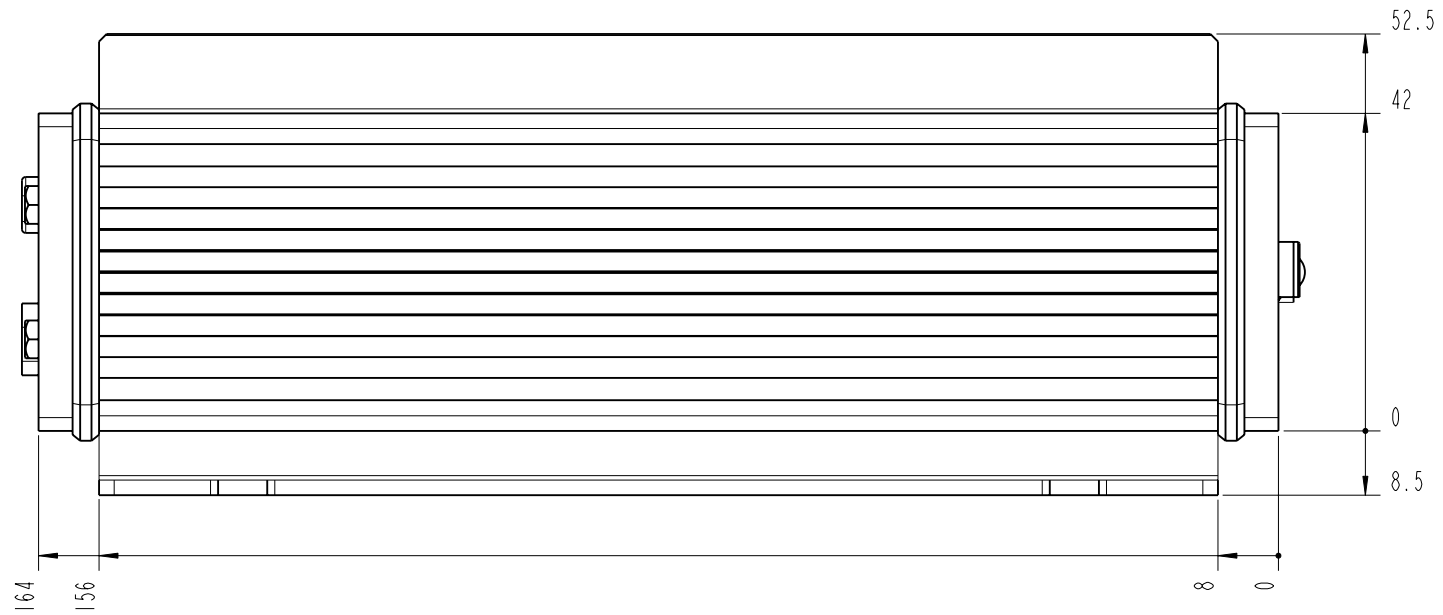

- RIGHT -

		Lochhamer Schlag 19 D-82166 Graefelfing www.toptica.com Phone: +49(0)189 85837-0 Fax: +49(0)189 85837-200		title: TeraBeam 1550			
		page: 6 von 7	scale: 1:1	DIN 6-1 dimensions are in mm	dimensions without tolerance indication: DIN ISO 2768 mH		
The information contained in this drawing is the sole property of TOPTICA Photonics AG. Any reproduction in part or as a whole without the written permission of TOPTICA Photonics AG is prohibited.