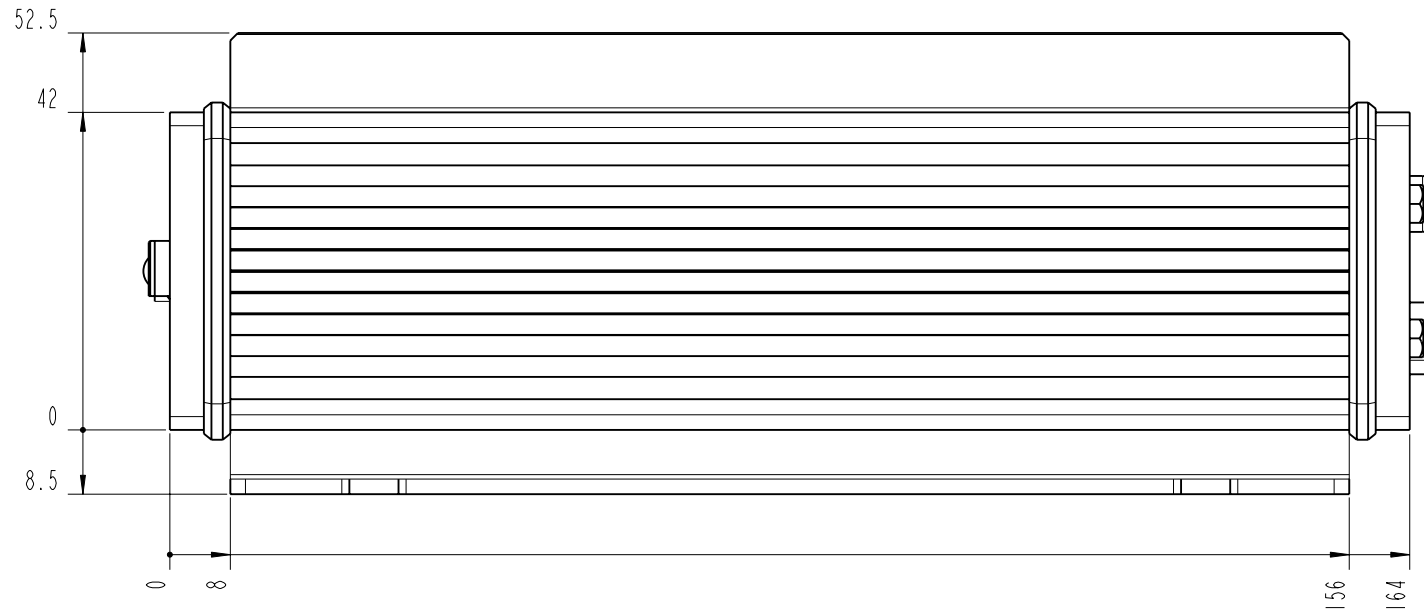

- LEFT -

		Lochhamer Schlag 19 D-82166 Graefelfing www.toptica.com Phone: +49(0)189 85837-0 Fax: +49(0)189 85837-200		title: TeraBeam 1550			
		page: 7 von 7	scale: 1:1	DIN 6-1 dimensions are in mm	dimensions without tolerance indication: DIN ISO 2768 mH		
The information contained in this drawing is the sole property of TOPTICA Photonics AG. Any reproduction in part or as a whole without the written permission of TOPTICA Photonics AG is prohibited.