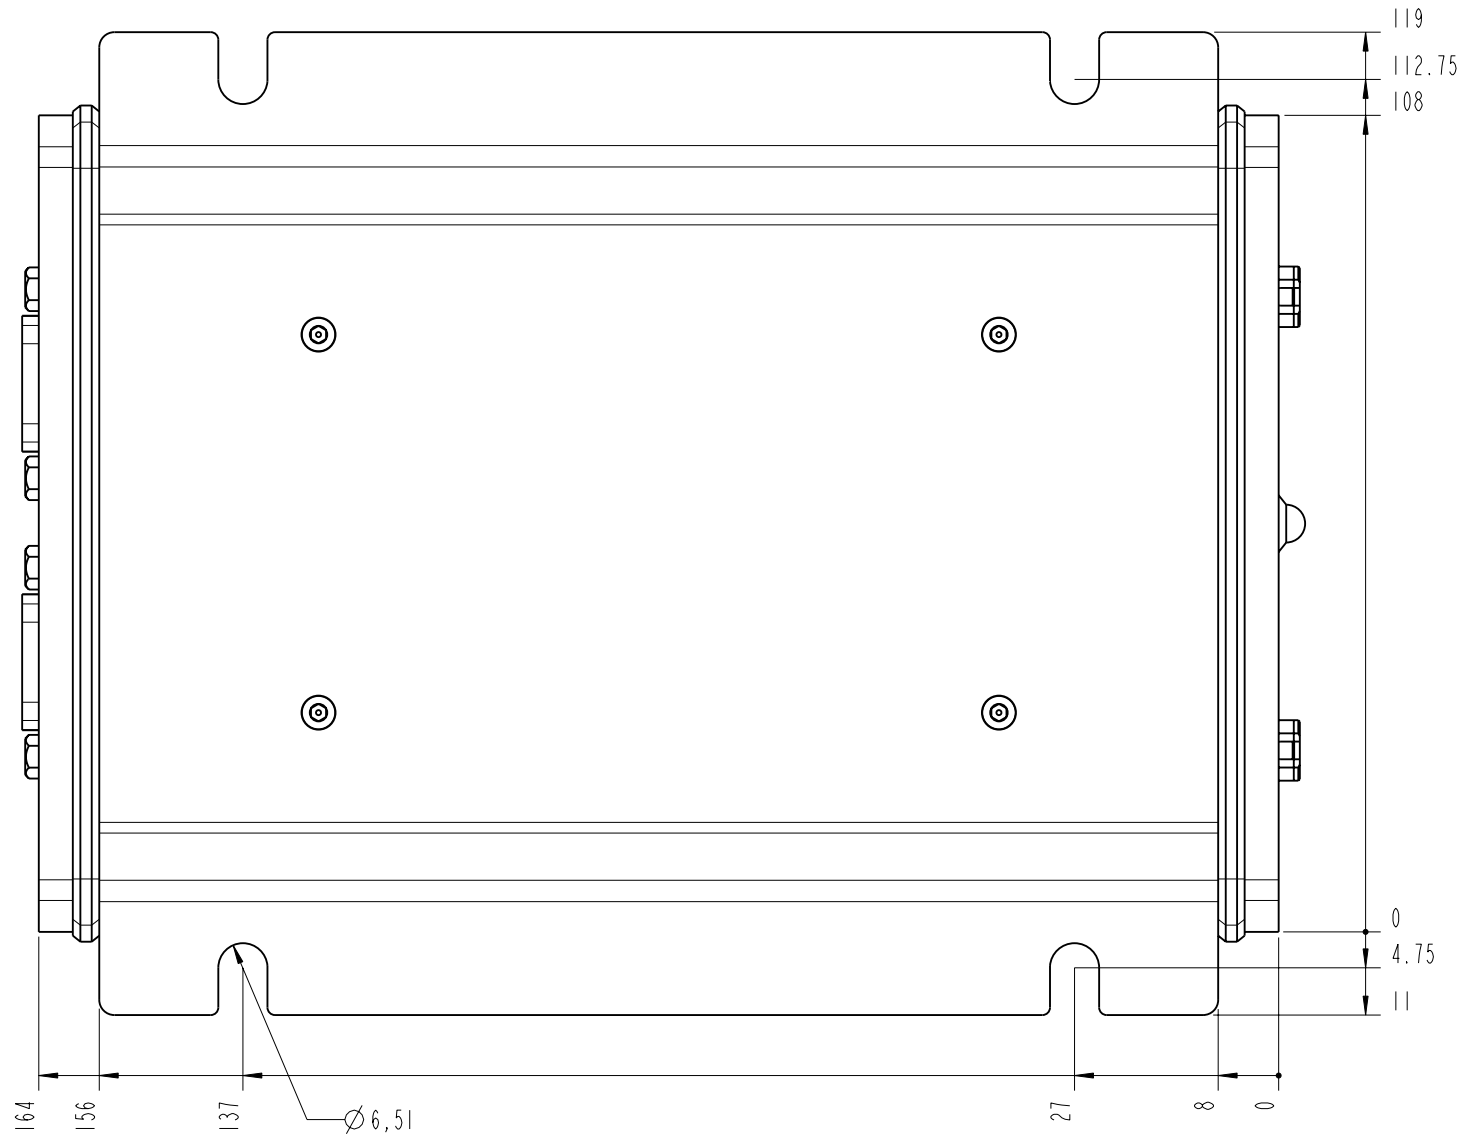

 <b>PHOTONICS</b>		www.toptica.com Phone: +49(0)189 85837-0 Fax: +49(0)189 85837-200	ag 19 :tffg	title: <b>TeraBeam 1550</b>
page: 1 von 7	scale: 1:1	DIN 6-1  dimensions are in mm	dimensions without tolerance indication: DIN ISO 2768 mH	
The information contained in this drawing is the sole property of TOPTICA Photonics AG. Any reproduction in part or as a whole without the written permission of TOPTICA Photonics AG is prohibited.				

- TOP -

		Lochamer Schlag 19 D-82166 Graefelfing www.toptica.com Phone: +49(0)189 85837-0 Fax: +49(0)189 85837-200	title: <b>TeraBeam 1550</b>
page: 2 von 7	scale: 1:1	DIN 6-1  dimensions are in mm	dimensions without tolerance indication: DIN ISO 2768 mH
The information contained in this drawing is the sole property of TOPTICA Photonics AG. Any reproduction in part or as a whole without the written permission of TOPTICA Photonics AG is prohibited.			