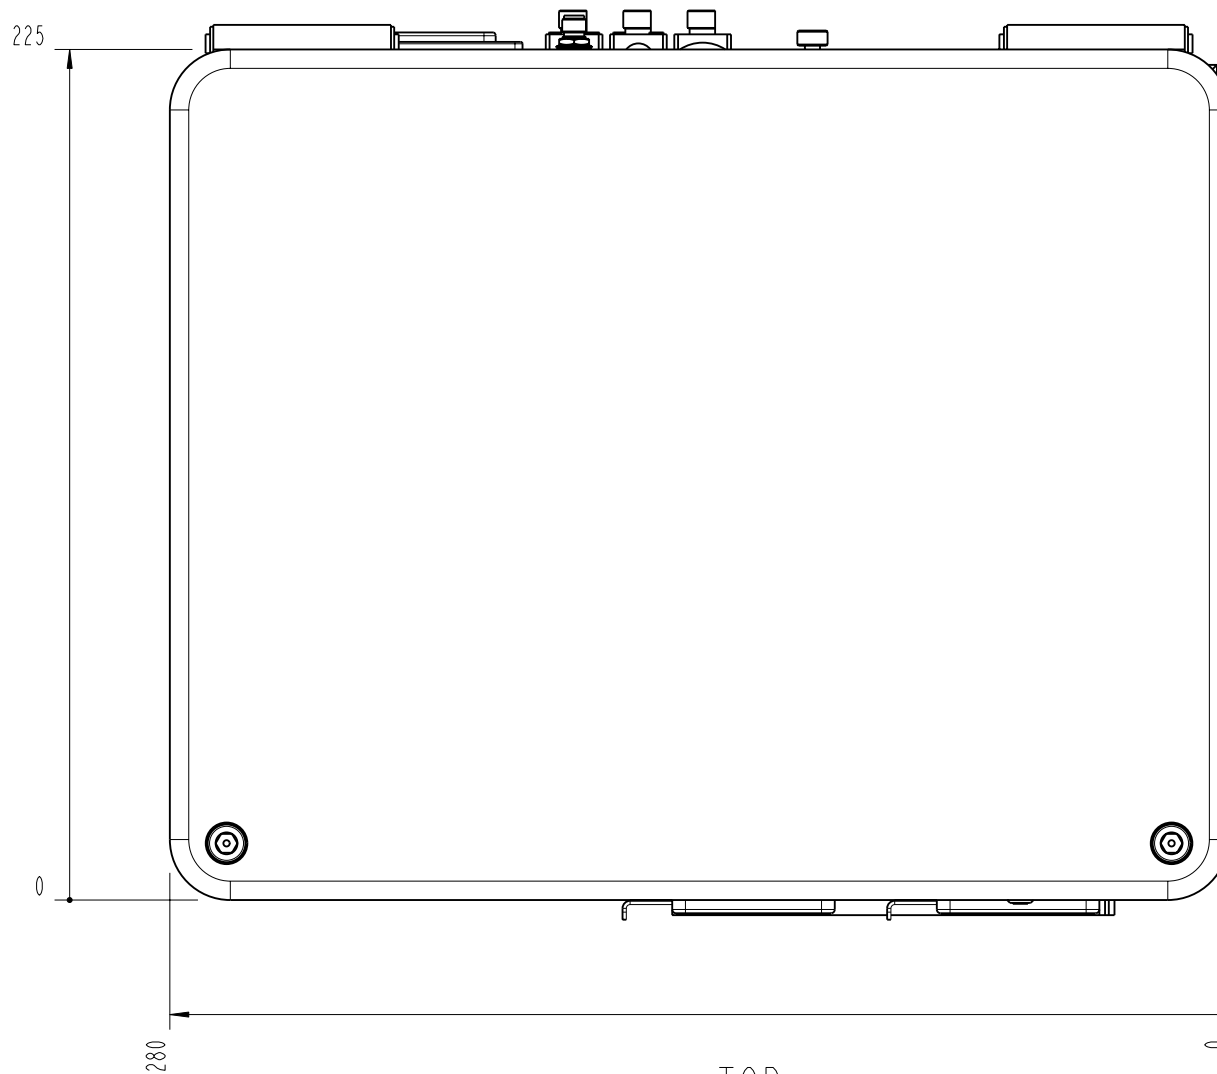

		Lochamer Schlag 19 D-82166 Graefelfing www.toptica.com Phone: +49(0)189 85837-0 Fax: +49(0)189 85837-200		title: Femto Fiber pro	
		page: 1 von 7	scale: 1:2	DIN 6-1  dimensions are in mm	dimensions without tolerance indication: DIN ISO 2768 mH
The information contained in this drawing is the sole property of TOPTICA Photonics AG. Any reproduction in part or as a whole without the written permission of TOPTICA Photonics AG is prohibited.					