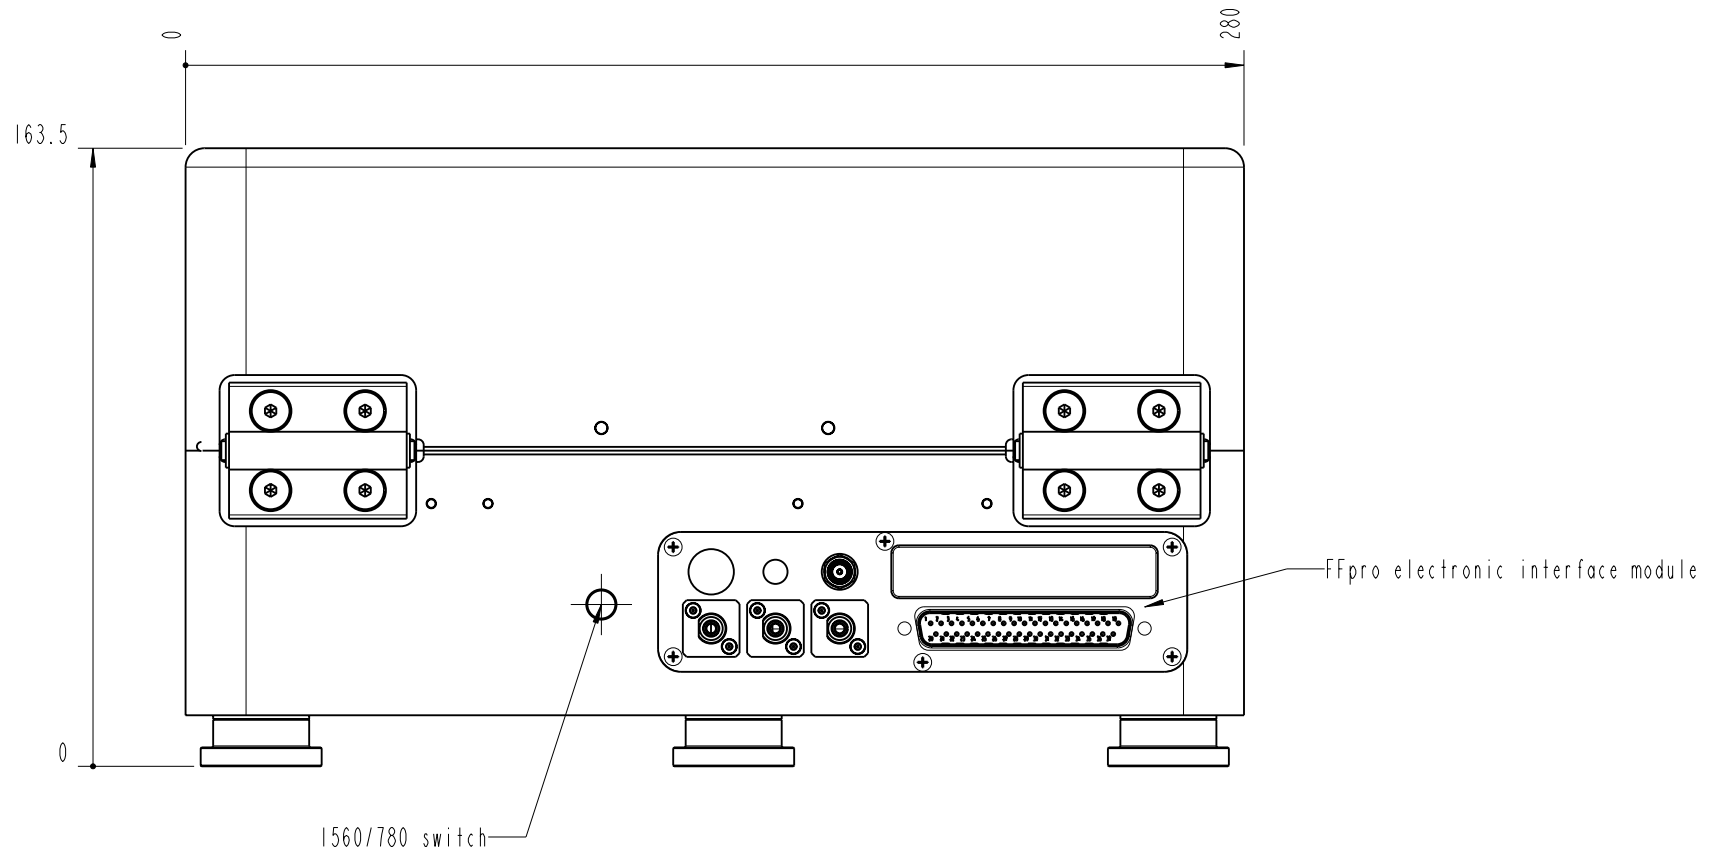

- BACK -

		Lochamer Schlag 19 D-82166 Graefelfing www.toptica.com Phone: +49(0)189 85837-0 Fax: +49(0)189 85837-200		title: Femto Fiber pro	
		page: 5 von 7	scale: 1:2	DIN 6-1 dimensions are in mm	dimensions without tolerance indication: DIN ISO 2768 mH
The information contained in this drawing is the sole property of TOPTICA Photonics AG. Any reproduction in part or as a whole without the written permission of TOPTICA Photonics AG is prohibited.