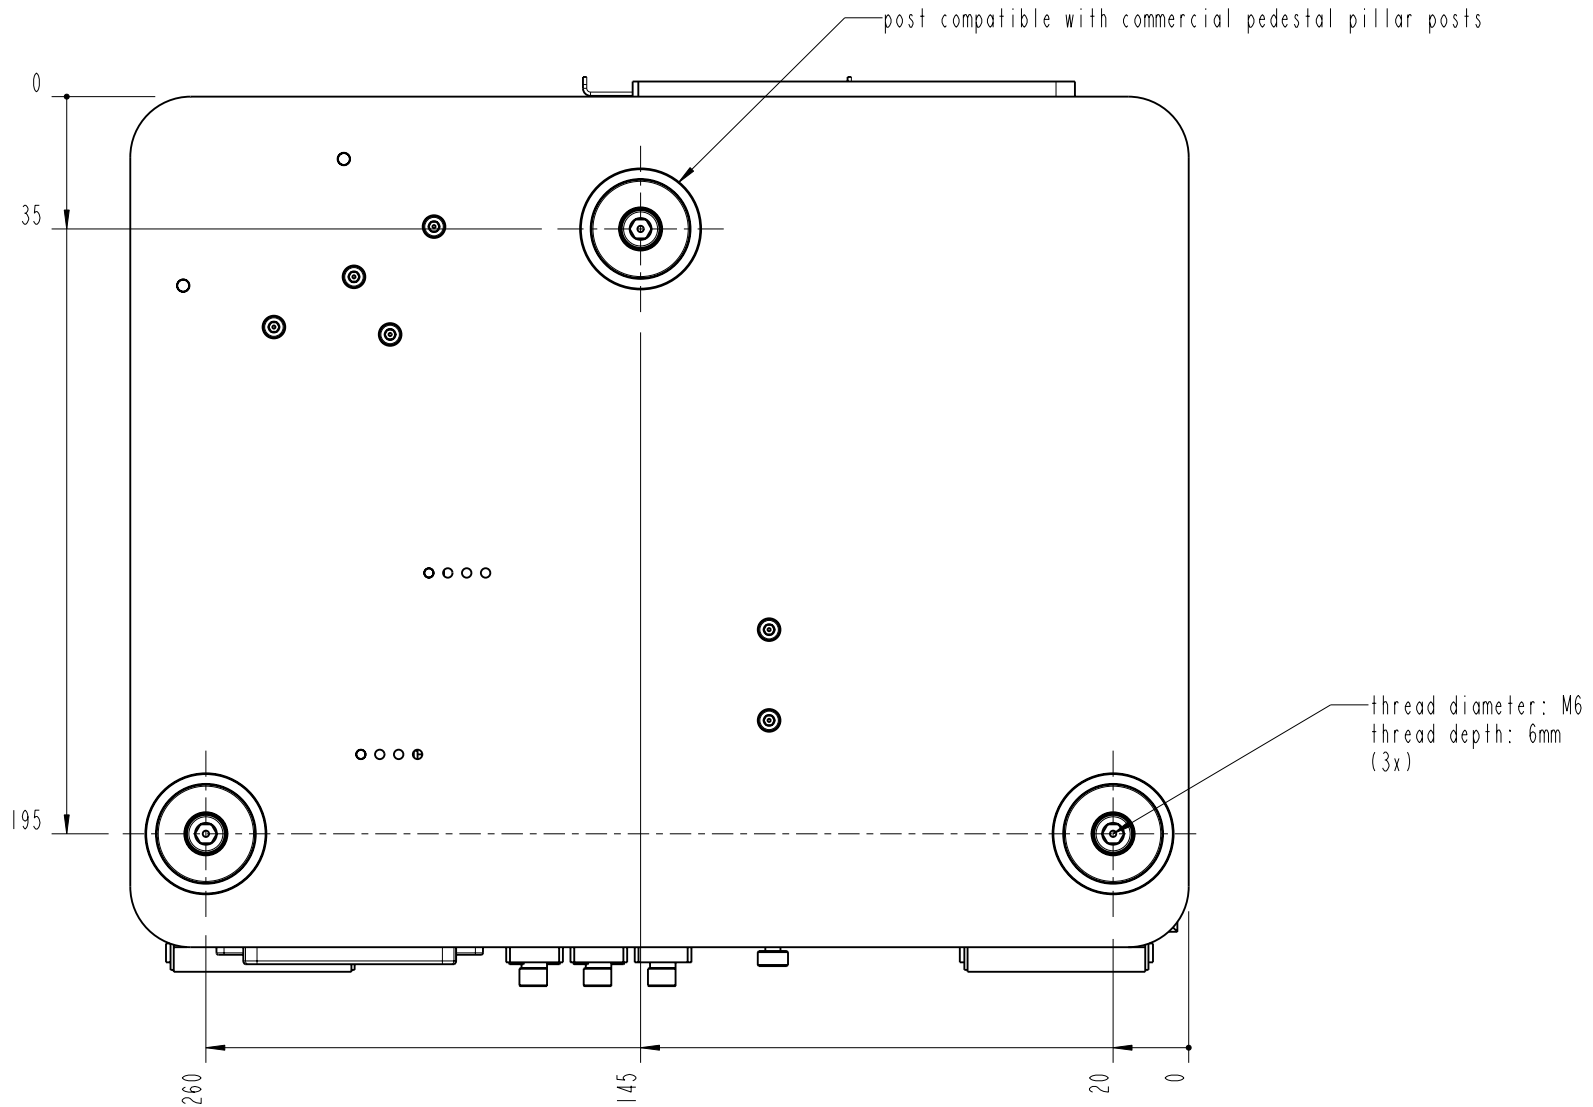

		Lochamer Schlag 19 D-82166 Graefelfing www.toptica.com Phone: +49(0)189 85837-0 Fax: +49(0)189 85837-200		title: Femto Fiber pro	
		page: 1 von 7	scale: 1:2	DIN 6-1  dimensions are in mm	dimensions without tolerance indication: DIN ISO 2768 mH
The information contained in this drawing is the sole property of TOPTICA Photonics AG. Any reproduction in part or as a whole without the written permission of TOPTICA Photonics AG is prohibited.					

- TOP -

		Lochamer Schlag 19 D-82166 Graefelfing www.toptica.com Phone: +49(0)189 85837-0 Fax: +49(0)189 85837-200		title: Femto Fiber pro
		page: 2 von 7	scale: 1:2	DIN 6-1  dimensions are in mm
The information contained in this drawing is the sole property of TOPTICA Photonics AG. Any reproduction in part or as a whole without the written permission of TOPTICA Photonics AG is prohibited.				

- BOTTOM -

		Lochamer Schlag 19 D-82166 Graefelfing www.toptica.com Phone: +49(0)189 85837-0 Fax: +49(0)189 85837-200	title: Femto Fiber pro
page: 3 von 7	scale: 1:2	DIN 6-1  dimensions are in mm	dimensions without tolerance indication: DIN ISO 2768 mH
The information contained in this drawing is the sole property of TOPTICA Photonics AG. Any reproduction in part or as a whole without the written permission of TOPTICA Photonics AG is prohibited.			